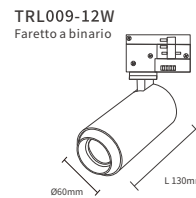

The orange markings are clickable

BACK ↻

SKU	Power	CTT	Lumen	Dimensioni
T0801B	8W	3000K	560lm	Ø60*L105mm
T0802B	8W	3000K	560lm	Ø60*L105mm
T0801N	8W	3000K	560lm	Ø60*L105mm
T0802N	8W	3000K	560lm	Ø60*L105mm

- IP 20
- PF 0.9
- UGR ≤19

TRL009

Lumen	900lm/960lm
Power	12W
CCT	3000K/4000K
CRI	≥8 0
Angle	24°
UGR	≤ 19
Dimensions	Ø60*L130mm
Color	White/Black
Input Voltage	220V-240V
IP Protection	IP20
Warranty	3 Years
Certification	CE, RoHS

SKU	Power	CTT	Lumen	Dimensioni
T0901B	12W	3000K	900lm	Ø60*L130mm
T0902B	12W	3000K	900lm	Ø60*L130mm
T0903B	12W	4000K	960lm	Ø60*L130mm
T0905B	12W	4000K	960lm	Ø60*L130mm
T0901N	12W	3000K	900lm	Ø60*L130mm
T0902N	12W	3000K	900lm	Ø60*L130mm
T0903N	12W	4000K	960lm	Ø60*L130mm
T0905N	12W	4000K	960lm	Ø60*L130mm