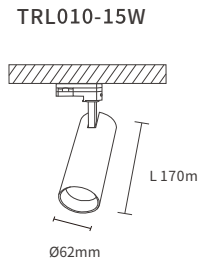

The orange markings are clickable

BACK ↻

- IP 20
- PF 0.9
- UGR ≤19

TRL010

Lumen 1320lm/1330lm/2040lm/3150lm
3148lm/3360lm/1300lm/1310lm
2040lm/2500lm

Power 15W/30W

CCT 3000K/4000K

CRI ≥90

Angle 36°/55°

UGR ≤19

Dimensions Ø62*L170mm/Ø80*L180mm

Color White/Black

Input Voltage 220V-240V

IP Protection IP20

Warranty 5 Years

Certification CE, RoHS

SKU	Power	CTT	Lumen	Dimensioni
T1002B	15W	3000K	1320lm	Ø62*L170mm
T1004B	15W	4000K	1330lm	Ø62*L170mm
T1006B	30W	3000K	2040lm	Ø80*L180mm
T1009B	30W	3000K	3150lm	Ø80*L180mm
T1010B	30W	4000K	3480lm	Ø80*L180mm
T1011B	30W	4000K	3360lm	Ø80*L180mm
T1002N	15W	3000K	1300lm	Ø62*L170mm
T1004N	15W	4000K	1310lm	Ø62*L170mm
T1006N	30W	3000K	2040lm	Ø80*L180mm
T1008N	30W	4000K	2500lm	Ø80*L180mm