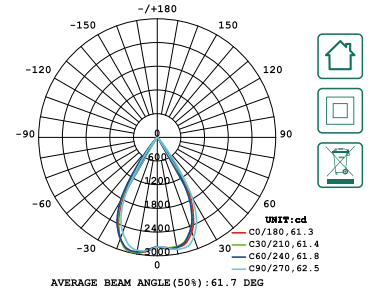

The orange markings are clickable

BACK ↻

- IP 20
- PF 0.9
- UGR ≤19

TRL010

Lumen 1320lm/1330lm/2040lm/3150lm
3148lm/3360lm/1300lm/1310lm
2040lm/2500lm

Power 15W/30W

CCT 3000K/4000K

CRI ≥90

Angle 36°/55°

UGR ≤19

Dimensions Ø62*L170mm/Ø80*L180mm

Color White/Black

Input Voltage 220V-240V

IP Protection IP20

Warranty 5 Years

Certification CE, RoHS

SKU	Power	CTT	Lumen	Dimensioni
T1002B	15W	3000K	1320lm	Ø62*L170mm
T1004B	15W	4000K	1330lm	Ø62*L170mm
T1006B	30W	3000K	2040lm	Ø80*L180mm
T1009B	30W	3000K	3150lm	Ø80*L180mm
T1010B	30W	4000K	3480lm	Ø80*L180mm
T1011B	30W	4000K	3360lm	Ø80*L180mm
T1002N	15W	3000K	1300lm	Ø62*L170mm
T1004N	15W	4000K	1310lm	Ø62*L170mm
T1006N	30W	3000K	2040lm	Ø80*L180mm
T1008N	30W	4000K	2500lm	Ø80*L180mm