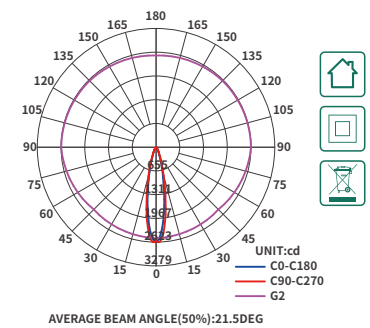

TRL016

- Lumen 3300lm/3000lm
- Power 30W
- CCT 3000K/4000K
- CRI ≥ 80
- Angle 36°
- UGR ≤ 19
- Dimensions Ø80*L157mm
- Color White
- Input Voltage 220V-240V
- IP Protection IP20
- Warranty 3 Years
- Certification CE, RoHS

SKU	Power	CTT	Lumen	Dimensioni
T1601B	30W	4000K	3300lm	Ø80*L157mm
T1602B	30W	4000K	3300lm	Ø80*L157mm
T1603B	30W	3000K	3000lm	Ø80*L157mm
T1604B	30W	3000K	3000lm	Ø80*L157mm

- IP 20
- PF 0.9
- UGR ≤19