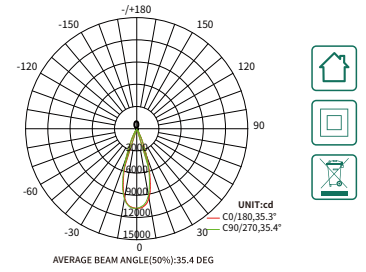

The orange markings are clickable

BACK

- IP 20
- PF 0.9
- UGR ≤19

TRL015

Lumen 2700lm/4000lm
Power 20W/30W
CCT 3000K/4000K
CRI ≥80
Angle 36°
UGR ≤19
Dimensions Ø76*L115mm/Ø90*L125mm
Color White/Black
Input Voltage 220V-240V
IP Protection IP20
Warranty 5 Years
Certification CE, RoHS

SKU	Power	CTT	Lumen	Dimensioni
T1501B	20W	3000K	2700lm	Ø76*L115mm
T1507B	30W	4000K	4000lm	Ø90*L125mm
T1501N	20W	3000K	2700lm	Ø76*L115mm
T1507N	30W	4000K	4000lm	Ø90*L125mm

- IP 20
- PF 0.9
- UGR ≤19