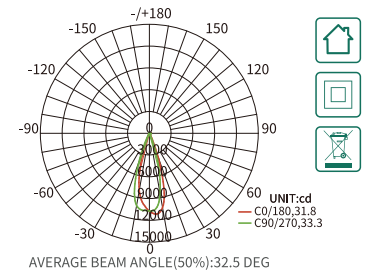

The orange markings are clickable

BACK ↻

- IP 20
- PF 0.9
- UGR ≤19