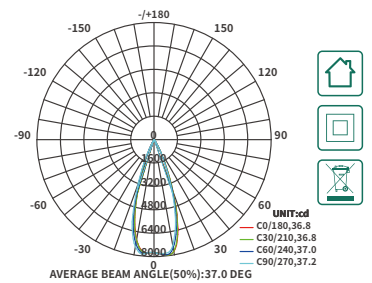

TRL001

Lumen 3100lm/3080lm/3150lm/3120lm
4200lm/4450lm/4322lm/960lm
940lm/1020lm/1000lm/1710lm
1690lm/1880lm/1860lm
Power 12W/20W/30W/40W
CCT 3000K/4000K
CRI ≥80
Angle 24°/36°/55°
UGR ≤19
Dimensions Ø55*L110mm/Ø65*L130mm
Ø83*L140mm/Ø83*L160mm
Color White/Black
Input Voltage 220V-240V
IP Protection IP20
Warranty 3 Years
Certification CE, RoHS