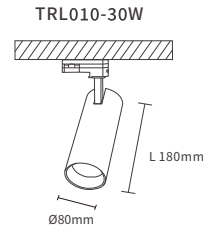

The orange markings are clickable

BACK ↻

- IP 20
- PF 0.9
- UGR ≤19

TRL010

Lumen 1320lm/1330lm/2040lm/3150lm
3148lm/3360lm/1300lm/1310lm
2040lm/2500lm

Power 15W/30W

CCT 3000K/4000K

CRI ≥90

Angle 36°/55°

UGR ≤19

Dimensions Ø62*L170mm/Ø80*L180mm

Color White/Black

Input Voltage 220V-240V

IP Protection IP20

Warranty 5 Years

Certification CE, RoHS

SKU	Power	CTT	Lumen	Dimensioni
T1002B	15W	3000K	1320lm	Ø62*L170mm
T1004B	15W	4000K	1330lm	Ø62*L170mm
T1006B	30W	3000K	2040lm	Ø80*L180mm
T1009B	30W	3000K	3150lm	Ø80*L180mm
T1010B	30W	4000K	3480lm	Ø80*L180mm
T1011B	30W	4000K	3360lm	Ø80*L180mm
T1002N	15W	3000K	1300lm	Ø62*L170mm
T1004N	15W	4000K	1310lm	Ø62*L170mm
T1006N	30W	3000K	2040lm	Ø80*L180mm
T1008N	30W	4000K	2500lm	Ø80*L180mm