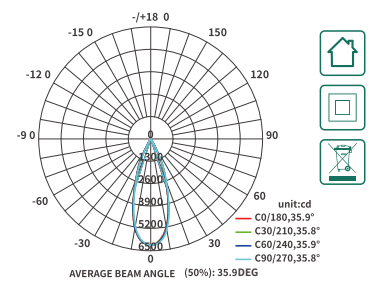

The orange markings are clickable

SKU	Power	CTT	Lumen	Dimensioni
T0114N	30W	4000K	3120lm	Ø83*L140mm
T0115N	40W	3000K	4200lm	Ø83*L160mm
T0116N	40W	3000K	4200lm	Ø83*L160mm
T0117N	40W	3000K	4200lm	Ø83*L160mm
T0118N	40W	4000K	4450lm	Ø83*L160mm
T0119N	40W	4000K	4322lm	Ø83*L160mm
T0120N	40W	4000K	4322lm	Ø83*L160mm

- IP 40
- PF 0.9
- UGR ≤19

TRL003

Lumen 2560lm/2710lm/2880lm/2980lm
Power 35W
CCT 3000K/4000K
CRI ≥9.0
Angle 36°/55°
UGR ≤19
Dimensions Ø83*L165mm
Color White/Black
Input Voltage 220V-240V
IP Protection IP40
Warranty 5 Years
Certification CE, RoHS

SKU	Power	CTT	Lumen	Dimensioni
T0302B	35W	3000K	2560lm	Ø83*L165mm
T0303B	35W	3000K	2710lm	Ø83*L165mm
T0305B	35W	4000K	2860lm	Ø83*L165mm
T0306B	35W	4000K	2980lm	Ø83*L165mm
T0302N	35W	3000K	2560lm	Ø83*L165mm