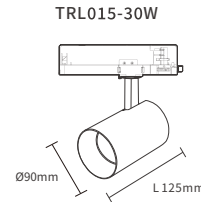

The orange markings are clickable

BACK

- IP 20
- PF 0.9
- UGR ≤19

TRL015

Lumen 2700lm/4000lm
Power 20W/30W
CCT 3000K/4000K
CRI ≥80
Angle 36°
UGR ≤19
Dimensions Ø76*L115mm/Ø90*L125mm
Color White/Black
Input Voltage 220V-240V
IP Protection IP20
Warranty 5 Years
Certification CE, RoHS

SKU	Power	CTT	Lumen	Dimensioni
T1501B	20W	3000K	2700lm	Ø76*L115mm
T1507B	30W	4000K	4000lm	Ø90*L125mm
T1501N	20W	3000K	2700lm	Ø76*L115mm
T1507N	30W	4000K	4000lm	Ø90*L125mm

- IP 20
- PF 0.9
- UGR ≤19