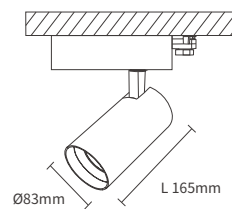

The orange markings are clickable

SKU	Power	CTT	Lumen	Dimensioni
T0114N	30W	4000K	3120lm	Ø83*L140mm
T0115N	40W	3000K	4200lm	Ø83*L160mm
T0116N	40W	3000K	4200lm	Ø83*L160mm
T0117N	40W	3000K	4200lm	Ø83*L160mm
T0118N	40W	4000K	4450lm	Ø83*L160mm
T0119N	40W	4000K	4322lm	Ø83*L160mm
T0120N	40W	4000K	4322lm	Ø83*L160mm

- IP 40
- PF 0.9
- UGR ≤19

TRL003

Lumen 2560lm/2710lm/2880lm/2980lm
Power 35W
CCT 3000K/4000K
CRI ≥9.0
Angle 36°/55°
UGR ≤19
Dimensions Ø83*L165mm
Color White/Black
Input Voltage 220V-240V
IP Protection IP40
Warranty 5 Years
Certification CE, RoHS

SKU	Power	CTT	Lumen	Dimensioni
T0302B	35W	3000K	2560lm	Ø83*L165mm
T0303B	35W	3000K	2710lm	Ø83*L165mm
T0305B	35W	4000K	2860lm	Ø83*L165mm
T0306B	35W	4000K	2980lm	Ø83*L165mm
T0302N	35W	3000K	2560lm	Ø83*L165mm