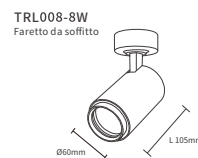

TRL008

- Lumen 560lm
- Power 8W
- CCT 3000K
- CRI ≥ 80
- Angle 24°
- UGR ≤ 19
- Dimensions Ø60*L105mm
- Color White/Black
- Input Voltage 220V-240V
- IP Protection IP20
- Warranty 3 Years
- Certification CE, RoHS