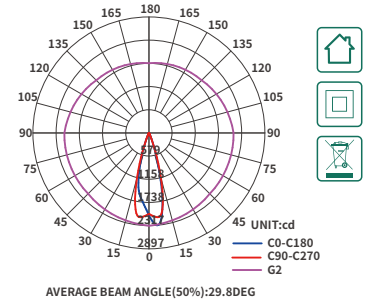

The orange markings are clickable

BACK ↻

SKU	Power	CTT	Lumen	Dimensioni
T0801B	8W	3000K	560lm	Ø60*L105mm
T0802B	8W	3000K	560lm	Ø60*L105mm
T0801N	8W	3000K	560lm	Ø60*L105mm
T0802N	8W	3000K	560lm	Ø60*L105mm

- IP 20
- PF 0.9
- UGR ≤19

TRL009

Lumen	900lm/960lm
Power	12W
CCT	3000K/4000K
CRI	≥8 0
Angle	24°
UGR	≤ 19
Dimensions	Ø60*L130mm
Color	White/Black
Input Voltage	220V-240V
IP Protection	IP20
Warranty	3 Years
Certification	CE, RoHS

SKU	Power	CTT	Lumen	Dimensioni
T0901B	12W	3000K	900lm	Ø60*L130mm
T0902B	12W	3000K	900lm	Ø60*L130mm
T0903B	12W	4000K	960lm	Ø60*L130mm
T0905B	12W	4000K	960lm	Ø60*L130mm
T0901N	12W	3000K	900lm	Ø60*L130mm
T0902N	12W	3000K	900lm	Ø60*L130mm
T0903N	12W	4000K	960lm	Ø60*L130mm
T0905N	12W	4000K	960lm	Ø60*L130mm