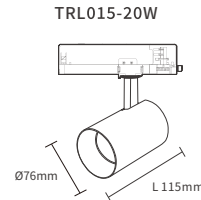

The orange markings are clickable

BACK

- IP 20
- PF 0.9
- UGR ≤19

TRL015

Lumen 2700lm/4000lm
Power 20W/30W
CCT 3000K/4000K
CRI ≥80
Angle 36°
UGR ≤19
Dimensions Ø76*L115mm/Ø90*L125mm
Color White/Black
Input Voltage 220V-240V
IP Protection IP20
Warranty 5 Years
Certification CE, RoHS

SKU	Power	CTT	Lumen	Dimensioni
T1501B	20W	3000K	2700lm	Ø76*L115mm
T1507B	30W	4000K	4000lm	Ø90*L125mm
T1501N	20W	3000K	2700lm	Ø76*L115mm
T1507N	30W	4000K	4000lm	Ø90*L125mm

- IP 20
- PF 0.9
- UGR ≤19