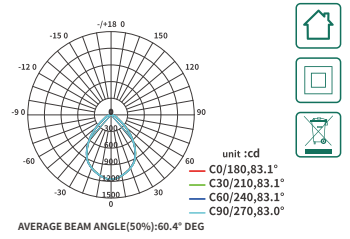

### CDL001-S

Lumen 480lm/510lm/1200lm/1250lm  
1760lm/1780lm/2100lm/2250lm  
2960lm/2980lm

Power 7W/15W/20W/30W/40W

PF 0.9

CCT 3000K / 4000K

CRI ≥90

Angle 60°

UGR ≤22

Dimensions Φ90\*H90mm/Φ110\*H120mm  
Φ130\*H152mm/Φ170\*H185mm  
Φ193\*H193mm

Color White

Input Voltage 220V-240V

IP Protection IP20

Warranty 3 Years

Certification CE, RoHS

SKU	Power	CTT	Lumen	Dimensioni
D1001	7W	3000K	480lm	Φ90*H90mm
D1002	7W	4000K	510lm	Φ90*H90mm
D1003	15W	3000K	1200lm	Φ110*H120mm
D1004	15W	4000K	1250lm	Φ110*H120mm
D1005	20W	3000K	1760lm	Φ130*H152mm
D1006	20W	4000K	1780lm	Φ130*H152mm
D1007	30W	3000K	2100lm	Φ170*H185mm
D1008	30W	4000K	2250lm	Φ170*H185mm
D1009	40W	3000K	2960lm	Φ193*H193mm
D1010	40W	4000K	2980lm	Φ193*H193mm

### CDL002-S

**Lumen** 830lm/850lm/1760lm/1780lm  
 2300lm/2320lm/3830lm/3860lm  
**Power** 10W/20W/30W/40W  
**PF** 0.9  
**CCT** 3000K / 4000K  
**CRI** ≥90  
**Angle** 60°  
**UGR** ≤24/≤23  
**Dimensions** 90\*H90mm/110\*H120mm  
 130\*H135mm/160\*H165mm  
**Color** White  
**Input Voltage** 220V-240V  
**IP Protection** IP20  
**Warranty** 3 Years  
**Certification** CE, RoHS