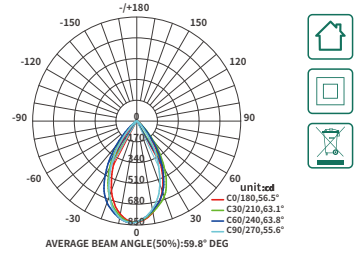

### CDL001-S

Lumen 480lm/510lm/1200lm/1250lm  
1760lm/1780lm/2100lm/2250lm  
2960lm/2980lm

Power 7W/15W/20W/30W/40W

PF 0.9

CCT 3000K / 4000K

CRI ≥90

Angle 60°

UGR ≤22

Dimensions Φ90\*H90mm/Φ110\*H120mm  
Φ130\*H152mm/Φ170\*H185mm  
Φ193\*H193mm

Color White

Input Voltage 220V-240V

IP Protection IP20

Warranty 3 Years

Certification CE, RoHS

SKU	Power	CTT	Lumen	Dimensioni
D1001	7W	3000K	480lm	Φ90*H90mm
D1002	7W	4000K	510lm	Φ90*H90mm
D1003	15W	3000K	1200lm	Φ110*H120mm
D1004	15W	4000K	1250lm	Φ110*H120mm
D1005	20W	3000K	1760lm	Φ130*H152mm
D1006	20W	4000K	1780lm	Φ130*H152mm
D1007	30W	3000K	2100lm	Φ170*H185mm
D1008	30W	4000K	2250lm	Φ170*H185mm
D1009	40W	3000K	2960lm	Φ193*H193mm
D1010	40W	4000K	2980lm	Φ193*H193mm

The orange markings are clickable

BACK 

**CDL001-S**

**CDL002-S**

The orange markings are clickable

BACK ↻

- IP **20**
- PF **0.9**
- UGR **≤22-≤24**

### CDL002-S

**Lumen** 830lm/850lm/1760lm/1780lm  
 2300lm/2320lm/3830lm/3860lm  
**Power** 10W/20W/30W/40W  
**PF** 0.9  
**CCT** 3000K / 4000K  
**CRI** ≥90  
**Angle** 60°  
**UGR** ≤24/≤23  
**Dimensions** 90\*H90mm/110\*H120mm  
 130\*H135mm/160\*H165mm  
**Color** White  
**Input Voltage** 220V-240V  
**IP Protection** IP20  
**Warranty** 3 Years  
**Certification** CE, RoHS