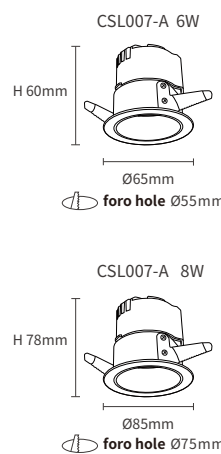

### CDL001-E

Lumen	390lm/420lm/560lm/580lm 1390lm/1410lm/1850lm/1880lm 2090lm/2400lm/2760lm/2830lm
Power	8W/10W/20W/24W/30W/40W
PF	0.9
CCT	3000K / 4000K
CRI	≥90
Angle	70°
UGR	≤ 19
Dimensions	Φ88*H45mm/Φ103*H58mm Φ128*H67mm/Φ165*H90mm Φ184*H95mm/Φ220*H96mm
Color	White
Input Voltage	220V-240V
IP Protection	IP20
Warranty	3 Years
Certification	CE, RoHS

SKU	Potenza	CTT	Lumen	Dimensioni
D0101	8W	3000K	390lm	Φ88*H45mm
D0102	8W	4000K	420lm	Φ88*H45mm
D0103	10W	3000K	560lm	Φ103*H58mm
D0104	10W	4000K	580lm	Φ103*H58mm
D0105	20W	3000K	1390lm	Φ128*H67mm
D0106	20W	4000K	1410lm	Φ128*H67mm
D0107	24W	3000K	1850lm	Φ165*H90mm
D0108	24W	4000K	1880lm	Φ165*H90mm
D0109	30W	3000K	2400lm	Φ184*H95mm
D0110	30W	4000K	2090lm	Φ184*H95mm
D0111	40W	3000K	2760lm	Φ220*H96mm
D0112	40W	4000K	2830lm	Φ220*H96mm

### CSL001-A

- Lumen: 300lm/340lm 420lm/482lm 900lm/1000lm
- Power: 5W/7W/15W
- PF: 0.9
- CCT: 3000K / 4000K
- CRI: ≥90
- Angle: 24°
- UGR: ≤19
- Dimensions: Ø70\*H54mm / Ø90\*H62mm / Ø110\*H77mm
- Color: White
- Input Voltage: 220V-240V
- IP Protection: IP20
- Warranty: 3 Years
- Certification: CE, RoHS

### CSL007-A

- Lumen: 330lm/430lm/500lm
- Power: 6W/8W
- CCT: 3000K
- CRI: ≥90
- Angle: 24°
- Dimensions: Ø 65 \*H60mm/Ø 63.5\*H68mm / Ø 85 \*H78mm
- Color: Black
- Input Voltage: 220V-240V
- IP Protection: IP20
- Warranty: 3 years
- Certification: CE, RoHS