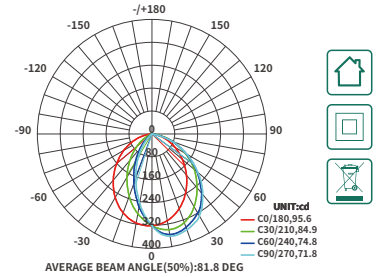

The orange markings are clickable

BACK ↻

SKU	Potenza	CTT	Lumen	Dimensioni
L1010	15W	4000K	1480lm	413*45*48mm
L1011	10W	3000K	940lm	146*45*48mm
L1012	10W	4000K	980lm	146*45*48mm

- IP 20
- PF 0.9
- UGR ≤27

SLL006-A

- Lumen 280lm/340lm/500lm/570lm/960lm/1000lm
- Power 5W/10W/15W
- CCT 3000K/4000K
- CRI ≥8.0
- Angle 20°
- UGR ≤2.7
- Dimensions 147*44*40mm/280*44*40mm/413*44*40mm
- Color White
- Input Voltage 220V-240V
- IP Protection IP20
- Warranty 3 Years
- Certification CE, RoHS

SKU	Potenza	CTT	Lumen	Dimensioni
L1101	5W	3000K	280lm	147*44*40mm
L1102	5W	4000K	340lm	147*44*40mm
L1103	10W	3000K	500lm	280*44*40mm
L1104	10W	4000K	570lm	280*44*40mm
L1105	15W	3000K	960lm	413*44*40mm
L1106	15W	4000K	1000lm	413*44*40mm