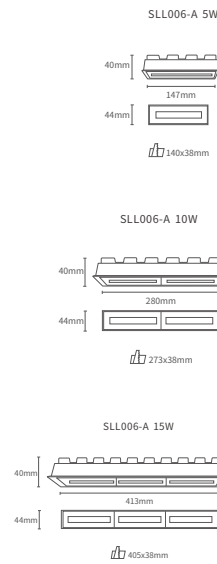

### CSL001-A

- Lumen: 300lm/340lm 420lm/482lm 900lm/1000lm
- Power: 5W/7W/15W
- PF: 0.9
- CCT: 3000K / 4000K
- CRI: ≥90
- Angle: 24°
- UGR: ≤19
- Dimensions: Ø70\*H54mm / Ø90\*H62mm / Ø110\*H77mm
- Color: White
- Input Voltage: 220V-240V
- IP Protection: IP20
- Warranty: 3 Years
- Certification: CE, RoHS

### CSL007-A

- Lumen: 330lm/430lm/500lm
- Power: 6W/8W
- CCT: 3000K
- CRI: ≥90
- Angle: 24°
- Dimensions: Ø 65 \*H60mm/Ø 63.5\*H68mm / Ø 85 \*H78mm
- Color: Black
- Input Voltage: 220V-240V
- IP Protection: IP20
- Warranty: 3 years
- Certification: CE, RoHS

### SLL005-A

- Lumen: 90lm/100lm/110lm/190lm/490lm/520lm/810lm/870lm/1340lm/1480lm/940lm/980lm
- Power: 1W/2W/5W/10W/15W
- CCT: 3000K/4000K
- CRI: ≥80
- Angle: 36°
- UGR: ≤19
- Dimensions: 45\*45\*48mm/73\*45\*48mm/146\*45\*48mm/413\*45\*48mm/280\*45\*48mm
- Color: White
- Input Voltage: 220V-240V
- IP Protection: IP20
- Warranty: 3 Years
- Certification: CE, RoHS

### SLL006-A

- Lumen 280lm/340lm/500lm/570lm/960lm/1000lm
- Power 5W/10W/15W
- CCT 3000K/4000K
- CRI ≥8.0
- Angle 20°
- UGR ≤2.7
- Dimensions 147\*44\*40mm/280\*44\*40mm/413\*44\*40mm
- Color White
- Input Voltage 220V-240V
- IP Protection IP20
- Warranty 3 Years
- Certification CE, RoHS