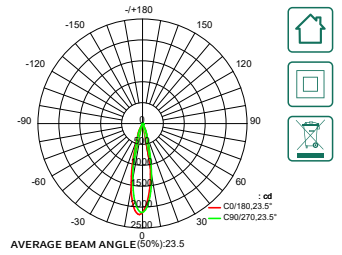

### CSL001-A

- Lumen: 300lm/340lm 420lm/482lm 900lm/1000lm
- Power: 5W/7W/15W
- PF: 0.9
- CCT: 3000K / 4000K
- CRI: ≥90
- Angle: 24°
- UGR: ≤19
- Dimensions: Ø70\*H54mm / Ø90\*H62mm / Ø110\*H77mm
- Color: White
- Input Voltage: 220V-240V
- IP Protection: IP20
- Warranty: 3 Years
- Certification: CE, RoHS