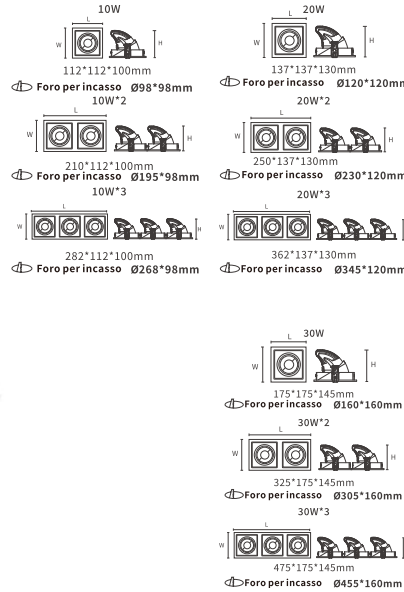

The orange markings are clickable

- IP 40
- PF 0.9
- UGR ≤19