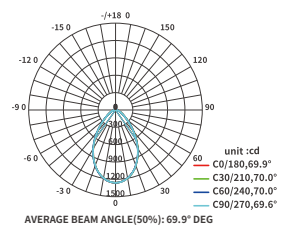

### CDL001-E

Lumen	390lm/420lm/560lm/580lm 1390lm/1410lm/1850lm/1880lm 2090lm/2400lm/2760lm/2830lm
Power	8W/10W/20W/24W/30W/40W
PF	0.9
CCT	3000K / 4000K
CRI	≥90
Angle	70°
UGR	≤ 19
Dimensions	Φ88*H45mm/Φ103*H58mm Φ128*H67mm/Φ165*H90mm Φ184*H95mm/Φ220*H96mm
Color	White
Input Voltage	220V-240V
IP Protection	IP20
Warranty	3 Years
Certification	CE, RoHS

### CSL001-A

- Lumen: 300lm/340lm 420lm/482lm 900lm/1000lm
- Power: 5W/7W/15W
- PF: 0.9
- CCT: 3000K / 4000K
- CRI: ≥90
- Angle: 24°
- UGR: ≤19
- Dimensions: Ø70\*H54mm / Ø90\*H62mm / Ø110\*H77mm
- Color: White
- Input Voltage: 220V-240V
- IP Protection: IP20
- Warranty: 3 Years
- Certification: CE, RoHS