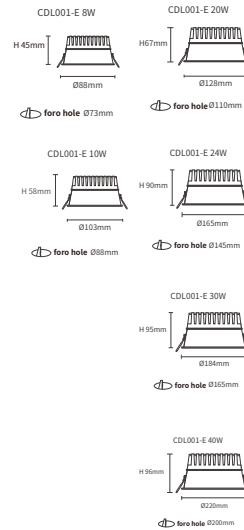

### CDL001-E

Lumen	390lm/420lm/560lm/580lm 1390lm/1410lm/1850lm/1880lm 2090lm/2400lm/2760lm/2830lm
Power	8W/10W/20W/24W/30W/40W
PF	0.9
CCT	3000K / 4000K
CRI	≥90
Angle	70°
UGR	≤ 19
Dimensions	Φ88*H45mm/Φ103*H58mm Φ128*H67mm/Φ165*H90mm Φ184*H95mm/Φ220*H96mm
Color	White
Input Voltage	220V-240V
IP Protection	IP20
Warranty	3 Years
Certification	CE, RoHS

SKU	Potenza	CTT	Lumen	Dimensioni
D0101	8W	3000K	390lm	Φ88*H45mm
D0102	8W	4000K	420lm	Φ88*H45mm
D0103	10W	3000K	560lm	Φ103*H58mm
D0104	10W	4000K	580lm	Φ103*H58mm
D0105	20W	3000K	1390lm	Φ128*H67mm
D0106	20W	4000K	1410lm	Φ128*H67mm
D0107	24W	3000K	1850lm	Φ165*H90mm
D0108	24W	4000K	1880lm	Φ165*H90mm
D0109	30W	3000K	2400lm	Φ184*H95mm
D0110	30W	4000K	2090lm	Φ184*H95mm
D0111	40W	3000K	2760lm	Φ220*H96mm
D0112	40W	4000K	2830lm	Φ220*H96mm

### CSL001-A

- Lumen: 300lm/340lm 420lm/482lm 900lm/1000lm
- Power: 5W/7W/15W
- PF: 0.9
- CCT: 3000K / 4000K
- CRI: ≥90
- Angle: 24°
- UGR: ≤19
- Dimensions: Ø70\*H54mm / Ø90\*H62mm / Ø110\*H77mm
- Color: White
- Input Voltage: 220V-240V
- IP Protection: IP20
- Warranty: 3 Years
- Certification: CE, RoHS

### CSL007-A

- Lumen: 330lm/430lm/500lm
- Power: 6W/8W
- CCT: 3000K
- CRI: ≥90
- Angle: 24°
- Dimensions: Ø 65 \*H60mm/Ø 63.5\*H68mm / Ø 85 \*H78mm
- Color: Black
- Input Voltage: 220V-240V
- IP Protection: IP20
- Warranty: 3 years
- Certification: CE, RoHS