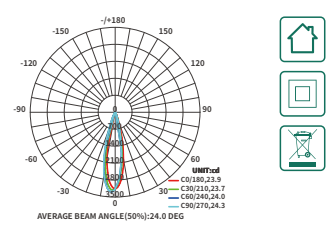

The orange markings are clickable

BACK ↻

SKU	Power	CTT	Lumen	Dimensioni
C0415	30W*2	3000K	4700lm	325*175*145mm
C0416	30W*2	4000K	5000lm	325*175*145mm
C0417	30W*3	3000K	7050lm	475*175*145mm
C0418	30W*3	4000K	7500lm	475*175*145mm

- IP 40
- PF 0.9
- UGR ≤19

CSL003-A

Lumen 500lm/550lm/6660lm/730lm
1900lm/2200lm/2500lm/2800lm
3800lm/4180lm

Power 7W/10W/20W/30W/40W

PF 0.9

CCT 3000K / 4000K

CRI ≥ 90

Angle 24°

UGR ≤ 19

Dimensions Ø83*H65mm/Ø105*H88mm
Ø137*H115mm/Ø160*H127mm
Ø190*H160mm

Color White

Input Voltage 220V-240V

IP Protection IP40

Warranty 3 Years

Certification CE, RoHS

SKU	Power	CTT	Lumen	Dimensioni
C0303	10W	3000K	660lm	Ø105*H88mm
C0304	10W	4000K	730lm	Ø105*H88mm
C0305	20W	3000K	1900lm	Ø137*H115mm
C0306	20W	4000K	2200lm	Ø137*H115mm
C0307	30W	3000K	2500lm	Ø160*H127mm
C0308	30W	4000K	2800lm	Ø160*H127mm
C0309	40W	3000K	3800lm	Ø190*H160mm
C0310	40W	4000K	4180lm	Ø190*H160mm
C0301	7W	3000K	500lm	Ø83*H65mm
C0302	7W	4000K	550lm	Ø83*H65mm