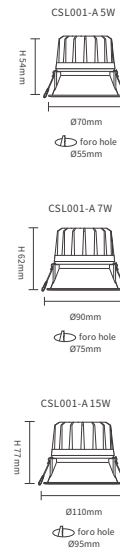

### CDL001-E

Lumen	390lm/420lm/560lm/580lm 1390lm/1410lm/1850lm/1880lm 2090lm/2400lm/2760lm/2830lm
Power	8W/10W/20W/24W/30W/40W
PF	0.9
CCT	3000K / 4000K
CRI	≥90
Angle	70°
UGR	≤ 19
Dimensions	Φ88*H45mm/Φ103*H58mm Φ128*H67mm/Φ165*H90mm Φ184*H95mm/Φ220*H96mm
Color	White
Input Voltage	220V-240V
IP Protection	IP20
Warranty	3 Years
Certification	CE, RoHS

SKU	Potenza	CTT	Lumen	Dimensioni
D0101	8W	3000K	390lm	Φ88*H45mm
D0102	8W	4000K	420lm	Φ88*H45mm
D0103	10W	3000K	560lm	Φ103*H58mm
D0104	10W	4000K	580lm	Φ103*H58mm
D0105	20W	3000K	1390lm	Φ128*H67mm
D0106	20W	4000K	1410lm	Φ128*H67mm
D0107	24W	3000K	1850lm	Φ165*H90mm
D0108	24W	4000K	1880lm	Φ165*H90mm
D0109	30W	3000K	2400lm	Φ184*H95mm
D0110	30W	4000K	2090lm	Φ184*H95mm
D0111	40W	3000K	2760lm	Φ220*H96mm
D0112	40W	4000K	2830lm	Φ220*H96mm

### CSL001-A

- Lumen: 300lm/340lm 420lm/482lm 900lm/1000lm
- Power: 5W/7W/15W
- PF: 0.9
- CCT: 3000K / 4000K
- CRI: ≥90
- Angle: 24°
- UGR: ≤19
- Dimensions: Ø70\*H54mm / Ø90\*H62mm / Ø110\*H77mm
- Color: White
- Input Voltage: 220V-240V
- IP Protection: IP20
- Warranty: 3 Years
- Certification: CE, RoHS

SKU	Potenza	CTT	Lumen	Dimensioni
C0101	5W	3000K	300lm	Ø70*H54mm
C0103	5W	4000K	340lm	Ø70*H54mm
C0105	7W	3000K	420lm	Ø90*H62mm
C0107	7W	4000K	480lm	Ø90*H62mm
C0109	15W	3000K	900lm	Ø110*H77mm
C0111	15W	4000K	1000lm	Ø110*H77mm