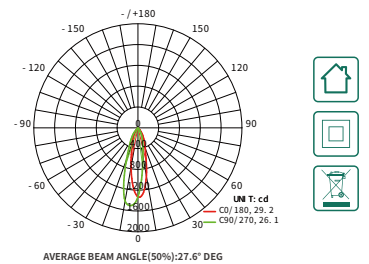

CSL007-A

- Lumen: 330lm/430lm/500lm
- Power: 6W/8W
- CCT: 3000K
- CRI: ≥90
- Angle: 24°
- Dimensions: Ø 65 *H60mm/Ø 63.5*H68mm / Ø 85 *H78mm
- Color: Black
- Input Voltage: 220V-240V
- IP Protection: IP20
- Warranty: 3 years
- Certification: CE, RoHS