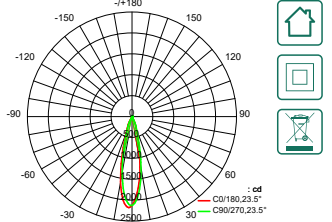

The orange markings are clickable

BACK ↶

SLL006-A

SLL006-A

The orange markings are clickable

- IP 40
- PF 0.9
- UGR ≤19

BACK

### CSL004-A

- Lumen 670lm/750lm/1340lm/1500lm  
2010lm/2250lm/1650lm/1700lm  
3300lm/3400lm/4950lm/5100lm  
2350lm/2500lm/4700lm/5000lm  
7050lm/7500lm
- Power 10W/20W/30W
- PF 0.9
- CCT 3000K / 4000K
- CRI ≥90
- Angle 24°
- UGR ≤ 19
- Dimensions 112\*122\*100mm  
210\*112\*100mm/282\*112\*100mm  
137\*137\*130mm/250\*137\*130mm  
362\*137\*130mm/175\*175\*145mm  
325\*175\*145mm/475\*175\*145mm
- Color White
- Input Voltage 220V-240V
- IP Protection IP40
- Warranty 3 Years
- Certification CE, RoHS