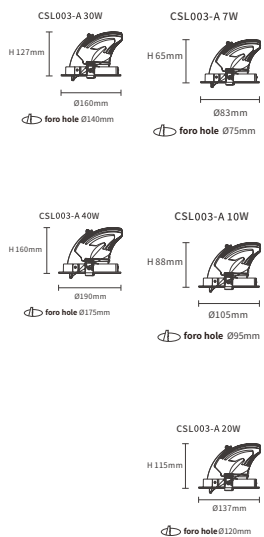

The orange markings are clickable

BACK ↻

SKU	Power	CTT	Lumen	Dimensioni
C0415	30W*2	3000K	4700lm	325*175*145mm
C0416	30W*2	4000K	5000lm	325*175*145mm
C0417	30W*3	3000K	7050lm	475*175*145mm
C0418	30W*3	4000K	7500lm	475*175*145mm

- IP 40
- PF 0.9
- UGR ≤19

CSL003-A

Lumen 500lm/550lm/6660lm/730lm
1900lm/2200lm/2500lm/2800lm
3800lm/4180lm

Power 7W/10W/20W/30W/40W

PF 0.9

CCT 3000K / 4000K

CRI ≥ 90

Angle 24°

UGR ≤ 19

Dimensions Ø83*H65mm/Ø105*H88mm
Ø137*H115mm/Ø160*H127mm
Ø190*H160mm

Color White

Input Voltage 220V-240V

IP Protection IP40

Warranty 3 Years

Certification CE, RoHS

SKU	Power	CTT	Lumen	Dimensioni
C0303	10W	3000K	660lm	Ø105*H88mm
C0304	10W	4000K	730lm	Ø105*H88mm
C0305	20W	3000K	1900lm	Ø137*H115mm
C0306	20W	4000K	2200lm	Ø137*H115mm
C0307	30W	3000K	2500lm	Ø160*H127mm
C0308	30W	4000K	2800lm	Ø160*H127mm
C0309	40W	3000K	3800lm	Ø190*H160mm
C0310	40W	4000K	4180lm	Ø190*H160mm
C0301	7W	3000K	500lm	Ø83*H65mm
C0302	7W	4000K	550lm	Ø83*H65mm