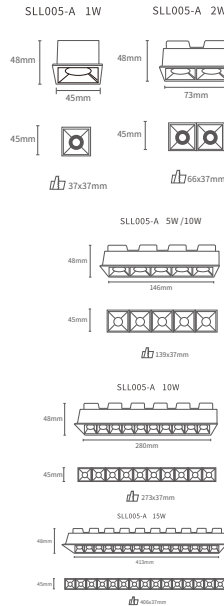

### CSL001-A

- Lumen: 300lm/340lm 420lm/482lm 900lm/1000lm
- Power: 5W/7W/15W
- PF: 0.9
- CCT: 3000K / 4000K
- CRI: ≥90
- Angle: 24°
- UGR: ≤19
- Dimensions: Ø70\*H54mm / Ø90\*H62mm / Ø110\*H77mm
- Color: White
- Input Voltage: 220V-240V
- IP Protection: IP20
- Warranty: 3 Years
- Certification: CE, RoHS

### CSL007-A

- Lumen: 330lm/430lm/500lm
- Power: 6W/8W
- CCT: 3000K
- CRI: ≥90
- Angle: 24°
- Dimensions: Ø 65 \*H60mm/Ø 63.5\*H68mm / Ø 85 \*H78mm
- Color: Black
- Input Voltage: 220V-240V
- IP Protection: IP20
- Warranty: 3 years
- Certification: CE, RoHS

### SLL005-A

- Lumen: 90lm/100lm/110lm/190lm/490lm/520lm/810lm/870lm/1340lm/1480lm/940lm/980lm
- Power: 1W/2W/5W/10W/15W
- CCT: 3000K/4000K
- CRI: ≥80
- Angle: 36°
- UGR: ≤19
- Dimensions: 45\*45\*48mm/73\*45\*48mm/146\*45\*48mm/413\*45\*48mm/280\*45\*48mm
- Color: White
- Input Voltage: 220V-240V
- IP Protection: IP20
- Warranty: 3 Years
- Certification: CE, RoHS

### SLL006-A

- Lumen 280lm/340lm/500lm/570lm/960lm/1000lm
- Power 5W/10W/15W
- CCT 3000K/4000K
- CRI ≥8.0
- Angle 20°
- UGR ≤2.7
- Dimensions 147\*44\*40mm/280\*44\*40mm/413\*44\*40mm
- Color White
- Input Voltage 220V-240V
- IP Protection IP20
- Warranty 3 Years
- Certification CE, RoHS