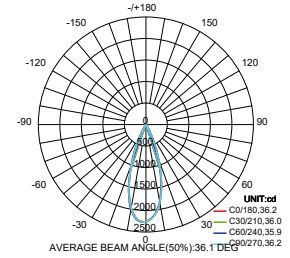

The orange markings are clickable

BACK ↻

SKU	Potenza	CTT	Lumen	Dimensioni
C0701N	6W	3000K	330lm	Ø65*H60mm
C0702N	6W	3000K	430lm	Ø63.5*H68mm
C0703N	8W	3000K	500lm	Ø85*H78mm

- IP 20
- PF 0.9
- UGR ≤19

SLL005-A

- Lumen: 90lm/100lm/110lm/190lm/490lm/520lm/810lm/870lm/1340lm/1480lm/940lm/980lm
- Power: 1W/2W/5W/10W/15W
- CCT: 3000K/4000K
- CRI: ≥80
- Angle: 36°
- UGR: ≤19
- Dimensions: 45*45*48mm/73*45*48mm/146*45*48mm/413*45*48mm/280*45*48mm
- Color: White
- Input Voltage: 220V-240V
- IP Protection: IP20
- Warranty: 3 Years
- Certification: CE, RoHS

SKU	Potenza	CTT	Lumen	Dimensioni
L1001	1W	3000K	90lm	45*45*48mm
L1002	1W	4000K	100lm	45*45*48mm
L1003	2W	3000K	110lm	73*45*48mm
L1004	2W	4000K	190lm	73*45*48mm
L1005	5W	3000K	490lm	146*45*48mm
L1006	5W	4000K	520lm	146*45*48mm
L1007	10W	3000K	810lm	280*45*48mm
L1008	10W	4000K	870lm	280*45*48mm
L1009	15W	3000K	1340lm	413*45*48mm