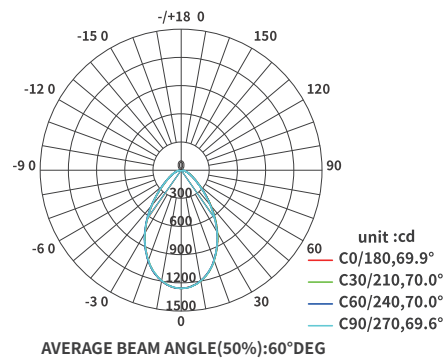

Technical Drawing :