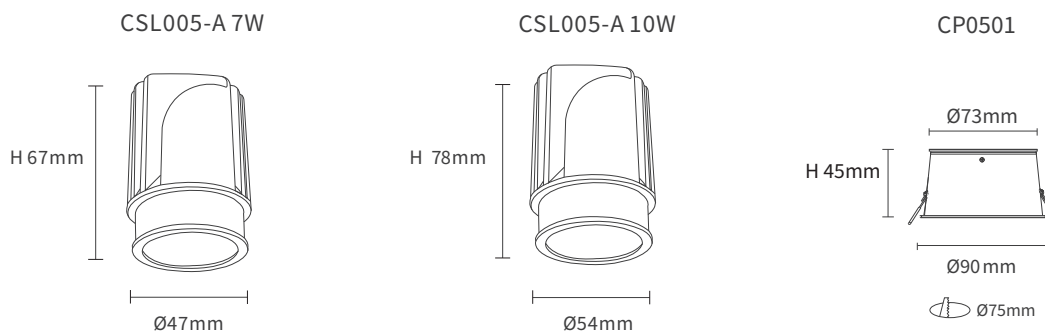

## Technical Parameters:

Model	CSL005-A		
Lumen	630lm / 650lm	730lm/760lm	
Power	7W / 10W		
PF	0.9		
CCT	3000K / 4000K		
CRI	≥90		
Corner	24°		
UGR	(7W) ≤20	(7W) ≤24	(10W) ≤24 (10W) ≤24
Dimensions	Ø95*H67mm Ø75mm	Ø95*H78mm Ø75mm	
Color	Black		
Input Voltage	220V-240V		
IP Protection	IP20		
Warranty	3 Years		
Certification	CE, RoHS		

## Technical Drawing :

CSL005-S 60°

## Recessed size: