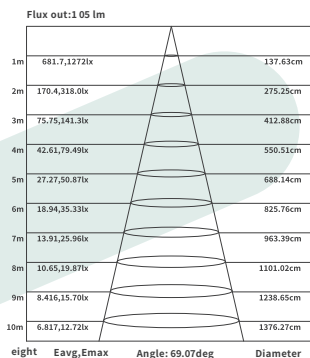

Technical Drawing :