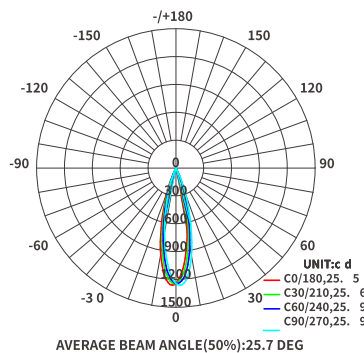

Technical Parameters:

Model	CSL006-A
Lumen	630lm
Power	1~10W
PF	0.5
CCT	2700~6500K
CRI	≥80
Corner	24°
UGR	≤19
Dimensions	Ø90*H107mm
Color	Black/White
Input Voltage	220V-240V
IP Protection	IP20
Warranty	3 Years
Certification	CE, RoHS

Product Image:

Accessories 1-10V

CA0601

Bianco

CSL006-A (24°)