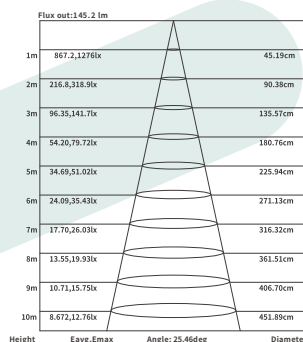

Technical Parameters:

Model	CSL006-A
Lumen	630lm
Power	1~10W
PF	0.5
CCT	2700~6500K
CRI	≥80
Corner	24°
UGR	≤19
Dimensions	Ø90*H107mm
Color	Black/White
Input Voltage	220V-240V
IP Protection	IP20
Warranty	3 Years
Certification	CE, RoHS

Product Image:

Accessories 1-10V

CA0601

Bianco

CSL006-A (24°)