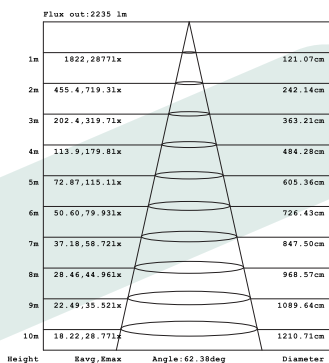

## Technical Parameters:

Model	TRL010
Power	15W / 30W
PF	0.9
CRI	≥90
CCT	3000K / 4000K
Lumen	(15W/55°) 1320lm / 1300lm / 1330lm / 1310lm (30W/55°) 2040lm / 2020lm / 2500lm / 2480lm (30W/36°) 3150lm / 3480lm
Corner	55° / 36°
Size	Ø62*L170mm / Ø80*L180mm
Colore	White / Black
Input Voltage	220V-240V
IP Protection	IP20
Warranty	5 Years
Certification	CE, RoHS

## Product Image:

TRL010 (55°)