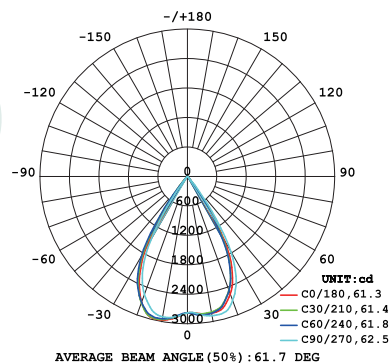

## Technical Parameters:

Model	TRL010
Power	15W / 30W
PF	0.9
CRI	≥90
CCT	3000K / 4000K
Lumen	(15W/55°) 1320lm / 1300lm / 1330lm / 1310lm (30W/55°) 2040lm / 2020lm / 2500lm / 2480lm (30W/36°) 3150lm / 3480lm
Corner	55° / 36°
Size	Ø62*L170mm / Ø80*L180mm
Colore	White / Black
Input Voltage	220V-240V
IP Protection	IP20
Warranty	5 Years
Certification	CE, RoHS

## Product Image:

TRL010 (55°)