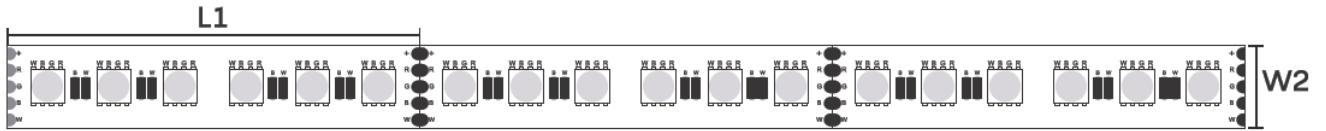

S0502

LED Qty	L1(LEDs/cut)	W2(mm/ft)	H3(mm/inch)
140	50/7	10/0.39"	4.4/0.17"

S0601

LED Qty	L1(LEDs/cut)	W2(mm/ft)	H3(mm/inch)
60	100/6	10/0.39"	2.2/0.09

S0602

LED Qty	L1(LEDs/cut)	W2(mm/ft)	H3(mm/inch)
60	100/6	10/0.39"	5/0.19"