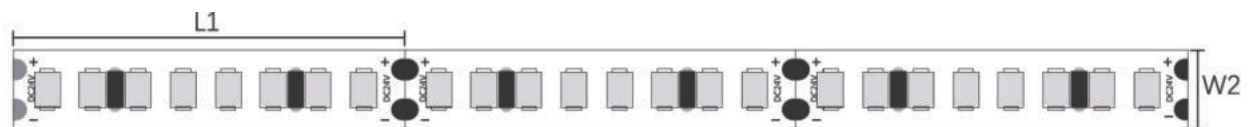

S0306/S0307/S0308

LED Qty	L1(LEDs/cut)	W2(mm/ft)	H3(mm/inch)
140	50/7	8/0.31"	1.4/0.05"

S0309/S0310/S0311/S0312/S0313

LED Qty	L1(LEDs/cut)	W2(mm/ft)	H3(mm/inch)
238	29.4/7	10/0.39"	1.4/0.05"

S0401/S0402

LED Qty	L1(LEDs/cut)	W2(mm/ft)	H3(mm/inch)
70	100/7	8/0.31"	1.4/0.05"

S0403

LED Qty	L1(LEDs/cut)	W2(mm/ft)	H3(mm/inch)
140	50/7	8/0.31"	5/0.19"

S0404

LED Qty	L1(LEDs/cut)	W2(mm/ft)	H3(mm/inch)
238	29.4/7	10/0.39"	5/0.19"

S0501

LED Qty	L1(LEDs/cut)	W2(mm/ft)	H3(mm/inch)
70	100/7	10/0.39"	4.4/0.17"