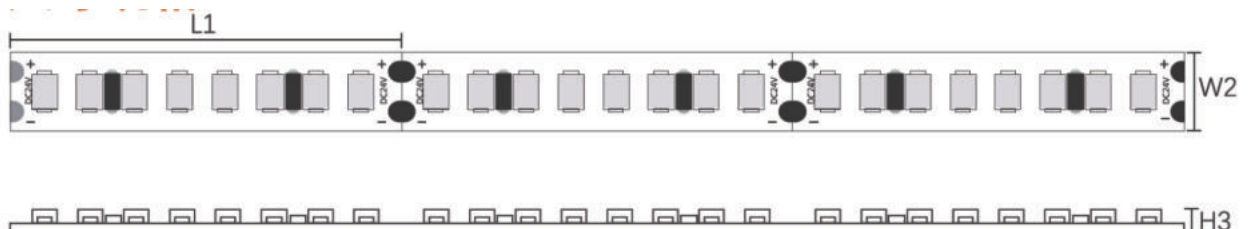

## Installation

S0301/S0302/S0303

LED Qty

L1(LEDs/cut)

W2(mm/ft)

H3(mm/inch)

S0304/S0305

LED Qty	L1(LEDs/cut)	W2(mm/ft)	H3(mm/inch)
120	20/6"	5/0.19"	1.4/0.05"

S0306/S0307/S0308

LED Qty	L1(LEDs/cut)	W2(mm/ft)	H3(mm/inch)
140	50/7	8/0.31"	1.4/0.05"

S0309/S0310/S0311/S0312/S0313

LED Qty	L1(LEDs/cut)	W2(mm/ft)	H3(mm/inch)
238	29.4/7	10/0.39"	1.4/0.05"

S0401/S0402

LED Qty	L1(LEDs/cut)	W2(mm/ft)	H3(mm/inch)
70	100/7	8/0.31"	1.4/0.05"