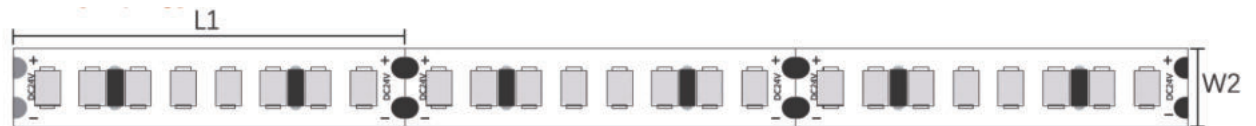

S0306/S0307/S0308

LED Qty	L1(LEDs/cut)	W2(mm/ft)	H3(mm/inch)
140	50/7	8/0.31"	1.4/0.05"

S0309/S0310/S0311/S0312/S0313

LED Qty	L1(LEDs/cut)	W2(mm/ft)	H3(mm/inch)
238	29.4/7	10/0.39"	1.4/0.05"

S0401/S0402

LED Qty	L1(LEDs/cut)	W2(mm/ft)	H3(mm/inch)
70	100/7	8/0.31"	1.4/0.05"

S0403

LED Qty	L1(LEDs/cut)	W2(mm/ft)	H3(mm/inch)
140	50/7	8/0.31"	5/0.19"

S0404

LED Qty	L1(LEDs/cut)	W2(mm/ft)	H3(mm/inch)
238	29.4/7	10/0.39"	5/0.19"

S0501

LED Qty	L1(LEDs/cut)	W2(mm/ft)	H3(mm/inch)
70	100/7	10/0.39"	4.4/0.17"