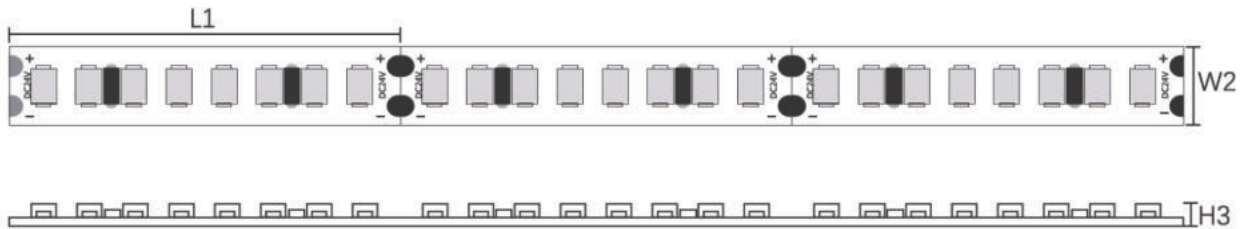

S0306/S0307/S0308