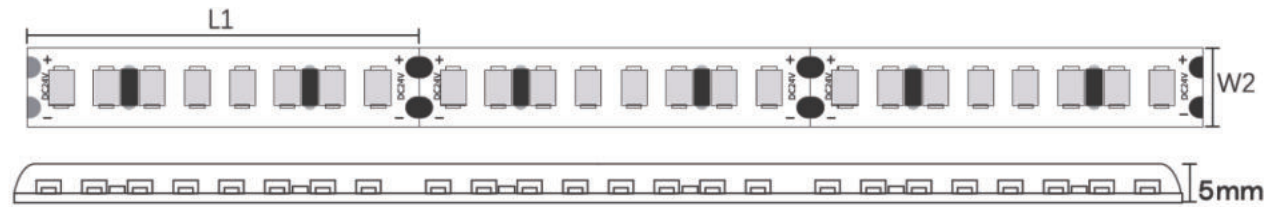

S0501

LED Qty	L1(LEDs/cut)	W2(mm/ft)	H3(mm/inch)
70	100/7	10/0.39"	4.4/0.17"

S0502

LED Qty	L1(LEDs/cut)	W2(mm/ft)	H3(mm/inch)
140	50/7	10/0.39"	4.4/0.17"

S0601

LED Qty	L1(LEDs/cut)	W2(mm/ft)	H3(mm/inch)
60	100/6	10/0.39"	2.2/0.09