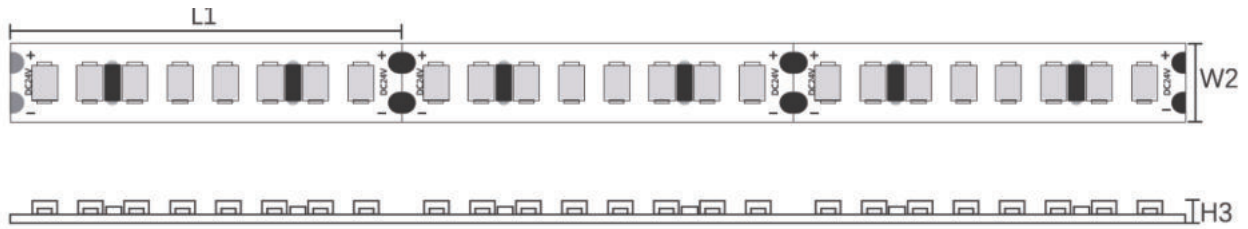

## Installation

S0301/S0302/S0303

LED Qty

L1(LEDs/cut)

W2(mm/ft)

H3(mm/inch)

S0304/S0305

LED Qty	L1(LEDs/cut)	W2(mm/ft)	H3(mm/inch)
120	20/6"	5/0.19"	1.4/0.05"