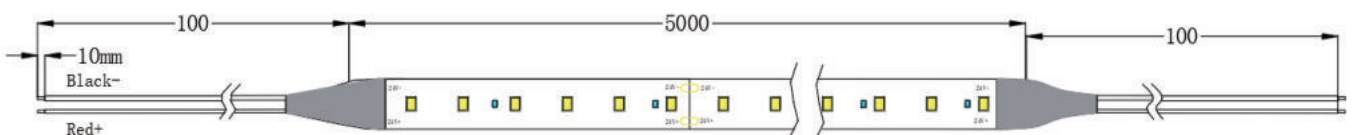

S0403

LED Qty	L1(LEDs/cut)	W2(mm/ft)	H3(mm/inch)
140	50/7	8/0.31"	5/0.19"

S0404

LED Qty	L1(LEDs/cut)	W2(mm/ft)	H3(mm/inch)
238	29.4/7	10/0.39"	5/0.19"

S0501

LED Qty	L1(LEDs/cut)	W2(mm/ft)	H3(mm/inch)
70	100/7	10/0.39"	4.4/0.17"