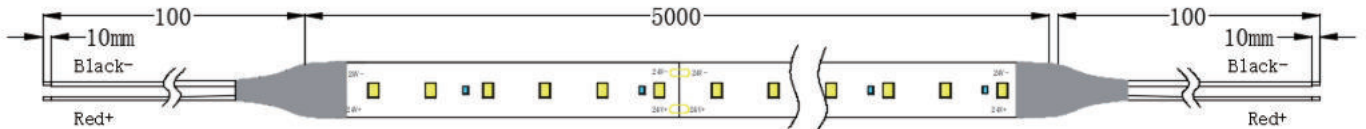

## Installation

S0301/S0302/S0303

LED Qty

L1(LEDs/cut)

W2(mm/ft)

H3(mm/inch)

S0304/S0305

LED Qty	L1(LEDs/cut)	W2(mm/ft)	H3(mm/inch)
120	20/6"	5/0.19"	1.4/0.05"