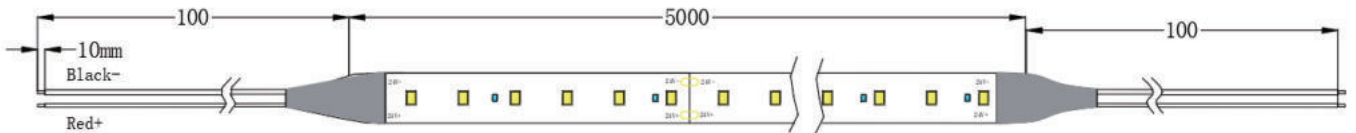

S0306/S0307/S0308

LED Qty	L1(LEDs/cut)	W2(mm/ft)	H3(mm/inch)
140	50/7	8/0.31"	1.4/0.05"

S0309/S0310/S0311/S0312/S0313

LED Qty	L1(LEDs/cut)	W2(mm/ft)	H3(mm/inch)
238	29.4/7	10/0.39"	1.4/0.05"

S0401/S0402

LED Qty	L1(LEDs/cut)	W2(mm/ft)	H3(mm/inch)
70	100/7	8/0.31"	1.4/0.05"