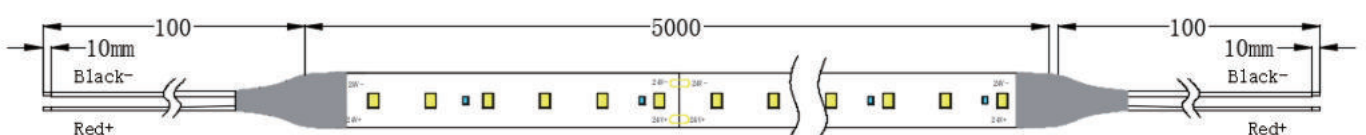

S0306/S0307/S0308

LED Qty	L1(LEDs/cut)	W2(mm/ft)	H3(mm/inch)
140	50/7	8/0.31"	1.4/0.05"

S0309/S0310/S0311/S0312/S0313

LED Qty	L1(LEDs/cut)	W2(mm/ft)	H3(mm/inch)
238	29.4/7	10/0.39"	1.4/0.05"

S0401/S0402

LED Qty	L1(LEDs/cut)	W2(mm/ft)	H3(mm/inch)
70	100/7	8/0.31"	1.4/0.05"