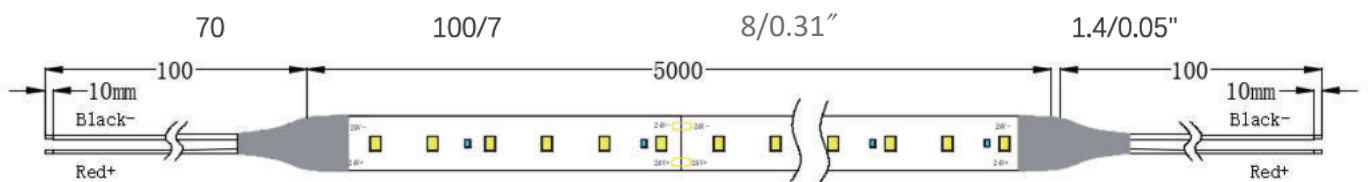

## Installation

S0301/S0302/S0303

LED Qty

L1(LEDs/cut)

W2(mm/ft)

H3(mm/inch)

S0304/S0305

LED Qty	L1(LEDs/cut)	W2(mm/ft)	H3(mm/inch)
120	20/6"	5/0.19"	1.4/0.05"