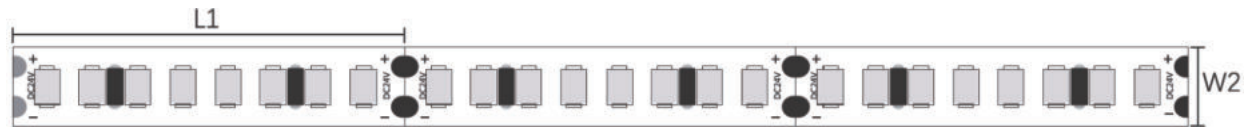

S0306/S0307/S0308

LED Qty	L1(LEDs/cut)	W2(mm/ft)	H3(mm/inch)
140	50/7	8/0.31"	1.4/0.05"

S0309/S0310/S0311/S0312/S0313

LED Qty	L1(LEDs/cut)	W2(mm/ft)	H3(mm/inch)
238	29.4/7	10/0.39"	1.4/0.05"

S0401/S0402

LED Qty	L1(LEDs/cut)	W2(mm/ft)	H3(mm/inch)
70	100/7	8/0.31"	1.4/0.05"

S0403

LED Qty	L1(LEDs/cut)	W2(mm/ft)	H3(mm/inch)
140	50/7	8/0.31"	5/0.19"

S0404

LED Qty	L1(LEDs/cut)	W2(mm/ft)	H3(mm/inch)
238	29.4/7	10/0.39"	5/0.19"

S0501

LED Qty	L1(LEDs/cut)	W2(mm/ft)	H3(mm/inch)
70	100/7	10/0.39"	4.4/0.17"