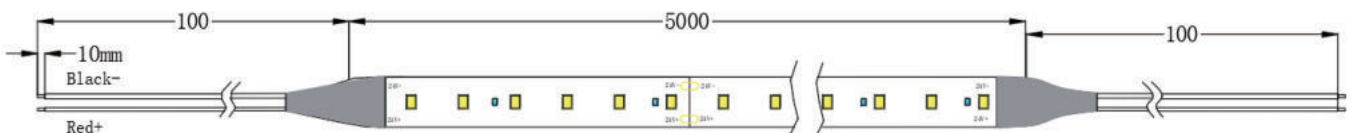

LED Qty	L1(LEDs/cut)	W2(mm/ft)	H3(mm/inch)
140	50/7	8/0.31"	5/0.19"