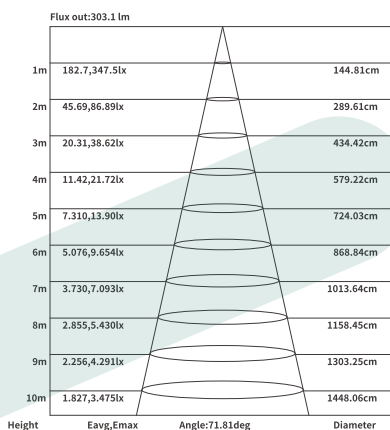

Model: SLL006-A

Technical Parameters:

Model	SLL006-A		
Power	5W / 10W / 15W		
CRI	≥80		
CCT	3000K / 4000K		
Lumen	280lm / 340lm / 500lm		
	570lm / 960lm / 1000lm		
Corner	20°		
UGR	≤19		
Dimensions	147*44*40mm	147*44*40mm	280*44*40mm
	280*44*40mm	413*44*40mm	413*44*40mm
Color	White		
Input Voltage	220V-240V		
IP protection	IP20		
Warranty	3 Years		
Certification	CE, RoHS		

Product Image:

SLL006-A (Luce polarizzata 20°)

Dimensions :

Installation method :