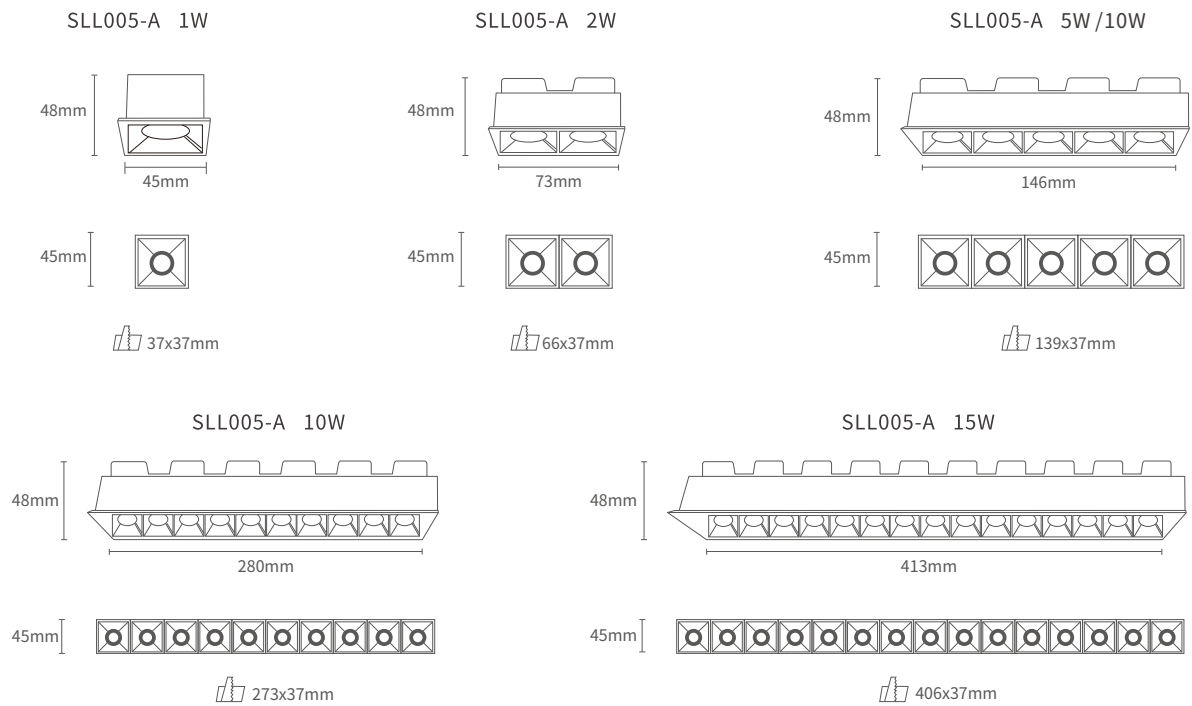

SCHEDA TECNICA

Features:

- Made of extremely pure aluminum with an elegant and pleasing appearance.
- Equipped with constant current and high capacity.
- Easy to mount.
- High color rendering and good color reproduction.
- Ideal for commercial premises, supermarket, hotels, restaurants etc.

Model: SLL006-A

Technical Parameters:

Model	SLL006-A		
Power	5W / 10W / 15W		
CRI	≥80		
CCT	3000K / 4000K		
Lumen	280lm / 340lm / 500lm		
	570lm / 960lm / 1000lm		
Corner	20°		
UGR	≤19		
Dimensions	147*44*40mm	147*44*40mm	280*44*40mm
	280*44*40mm	413*44*40mm	413*44*40mm
Color	White		
Input Voltage	220V-240V		
IP protection	IP20		
Warranty	3 Years		
Certification	CE, RoHS		

Product Image:

SLL006-A (Luce polarizzata 20°)

Dimensions :

Installation method :