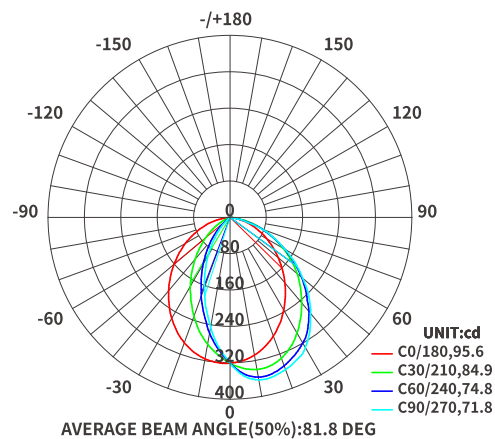

SCHEDA TECNICA

Features:

- Made of extremely pure aluminum with an elegant and pleasing appearance.
- Equipped with constant current and high capacity.
- Easy to mount.
- High color rendering and good color reproduction.
- Ideal for commercial premises, supermarket, hotels, restaurants etc.

Model: SLL006-A

Technical Parameters:

Model	SLL006-A		
Power	5W / 10W / 15W		
CRI	≥80		
CCT	3000K / 4000K		
Lumen	280lm / 340lm / 500lm		
	570lm / 960lm / 1000lm		
Corner	20°		
UGR	≤19		
Dimensions	147*44*40mm	147*44*40mm	280*44*40mm
	280*44*40mm	413*44*40mm	413*44*40mm
Color	White		
Input Voltage	220V-240V		
IP protection	IP20		
Warranty	3 Years		
Certification	CE, RoHS		

Product Image:

SLL006-A (Luce polarizzata 20°)

Dimensions :

Installation method :