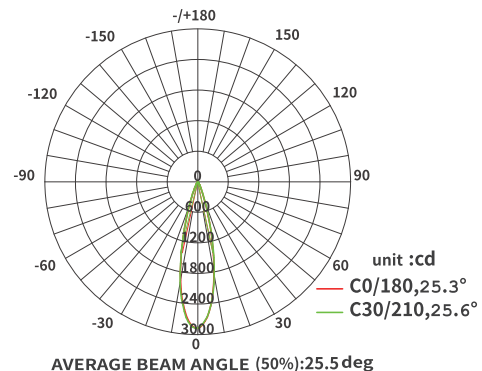

Technical Parameters:

Model	CSL004-A	
Lumen	670lm/750lm	1340lm/1500lm
	1340lm/1500lm	2010lm/2250lm
	1650lm/1700lm	3300lm/3400lm
	4950lm/5100lm	2350lm/2500lm
	4700lm/5000lm	7050lm/7500lm
Power	10W/10W*2/10W*3 / 20W/ 20W*2/20W*3/ 30W/30W*2/30W*3	
	PF 0.9	
	CCT 3000K / 4000K	
CRI	≥90	
Corner	24°	
UGR	≤19	
Dimensions	112*112*100mm/210*112*100mm/282*112*100mm	
	137*137*130mm/250*137*130mm/362*137*130mm	
	175*175*145mm/325*175*145mm/475*175*145mm	
	Color White	
Input Voltage	220V-240V	
IP Protection	IP40	
Warranty	3 Years	
Certification	CE, RoHS	

Product Image:

Technical Drawing :

CSL004-A (24°)

Recessed size:

CSL004-A

(10W) 112*112*100mm

(20W) 137*137*130mm

(30W) 175*175*145mm

CSL004-A

210*112*100mm

250*137*130mm

325*175*145mm

CSL004-A

282*112*100mm

362*137*130mm

475*175*145mm