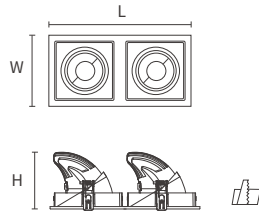

Product Image:

Technical Drawing :

CSL004-A (24°)

Recessed size:

CSL004-A

(10W) 112*112*100mm

(20W) 137*137*130mm

(30W) 175*175*145mm

CSL004-A

210*112*100mm

250*137*130mm

325*175*145mm

CSL004-A

282*112*100mm

362*137*130mm

475*175*145mm