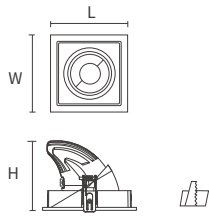

Product Image:

Technical Drawing :

CSL004-A (24°)

Recessed size:

CSL004-A

(10W) 112*112*100mm

(20W) 137*137*130mm

(30W) 175*175*145mm

CSL004-A

210*112*100mm

250*137*130mm

325*175*145mm

CSL004-A

282*112*100mm

362*137*130mm

475*175*145mm