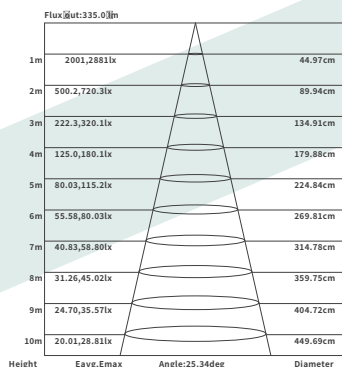

Technical Parameters:

Model	CSL004-A	
Lumen	670lm/750lm	1340lm/1500lm
	1340lm/1500lm	2010lm/2250lm
	1650lm/1700lm	3300lm/3400lm
	4950lm/5100lm	2350lm/2500lm
	4700lm/5000lm	7050lm/7500lm
Power	10W/10W*2/10W*3 / 20W/ 20W*2/20W*3/ 30W/30W*2/30W*3	
	PF 0.9	
	CCT 3000K / 4000K	
CRI	≥90	
Corner	24°	
UGR	≤19	
Dimensions	112*112*100mm/210*112*100mm/282*112*100mm	
	137*137*130mm/250*137*130mm/362*137*130mm	
	175*175*145mm/325*175*145mm/475*175*145mm	
	Color White	
Input Voltage	220V-240V	
IP Protection	IP40	
Warranty	3 Years	
Certification	CE, RoHS	

Product Image:

Technical Drawing :

CSL004-A (24°)

Recessed size:

CSL004-A

(10W) 112*112*100mm

(20W) 137*137*130mm

(30W) 175*175*145mm

CSL004-A

210*112*100mm

250*137*130mm

325*175*145mm

CSL004-A

282*112*100mm

362*137*130mm

475*175*145mm