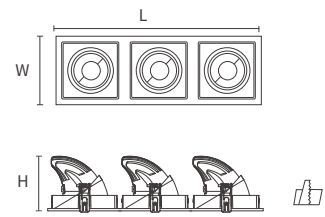

Product Image:

Technical Drawing :

CSL004-A (24°)

Recessed size:

CSL004-A

(10W) 112*112*100mm

(20W) 137*137*130mm

(30W) 175*175*145mm

CSL004-A

210*112*100mm

250*137*130mm

325*175*145mm

CSL004-A

282*112*100mm

362*137*130mm

475*175*145mm