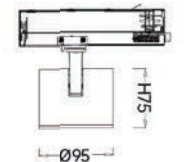

Strategic partners

Light distribution curve

NCTL-4

Product code	NCTL-4-800	NCTL-4-900	NCTL-4-1000
Power (W)	20W	30W	40W
Lumen (Lm)	1850	2600	3800
Size (mm)	Ø78xH167	Ø92xH194	Ø105xH209
Voltage	220-240V / 100-277V		
PF	>0.9		
CRI	83 / 90 / 95 / Thrive		
Color	Black / White / Customized		