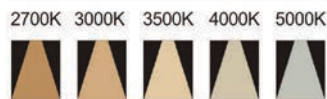

Strategic partners

Optical fittings

Product close-up

CCT

Light distribution curve

55A-N

75A-N

Product code	CB5506	CB7512
Power (W)	6W	12W
Size (mm)	Ø65xH49	Ø85xH64
Cut-off (mm)	Ø55	Ø75
Voltage	220-240V / 100-277V	
PF	>0.5	
CRI	83 / 90 / 95 / Thrive	
Color	Black / White / Customized	