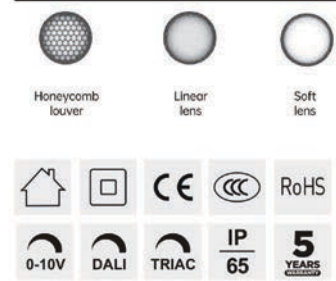

Optical fittings