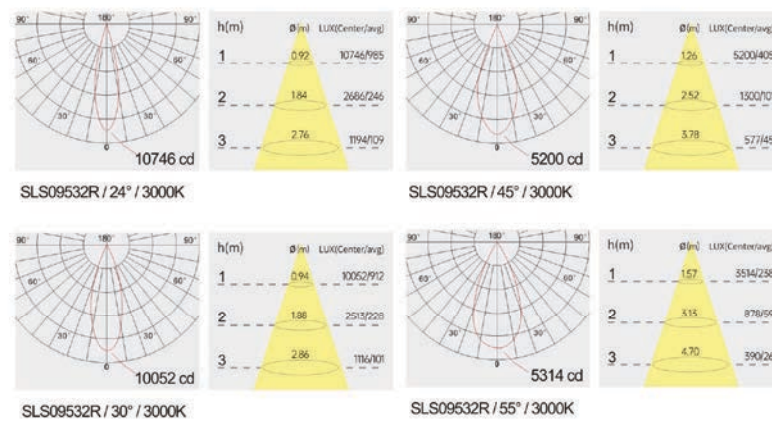

Strategic partners

Light distribution curve

Optical fittings