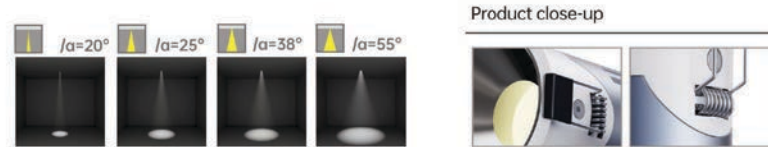

Strategic partners