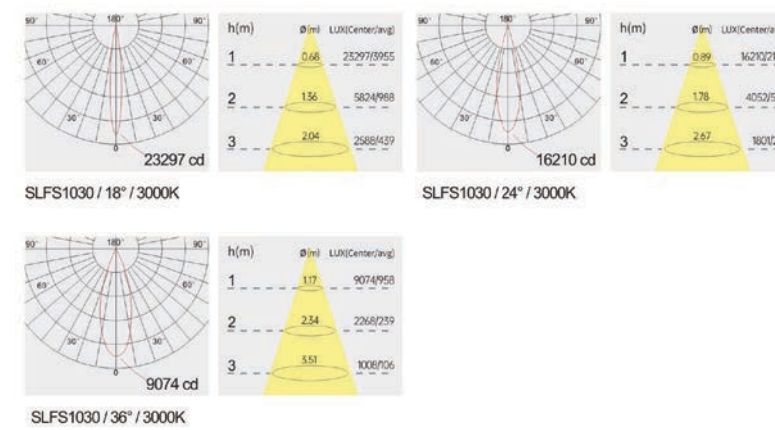

Strategic partners

Light distribution curve

Optical fittings

Product close-up