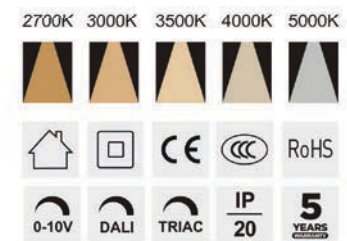

Light distribution curve