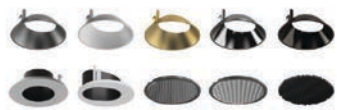

Optical fittings