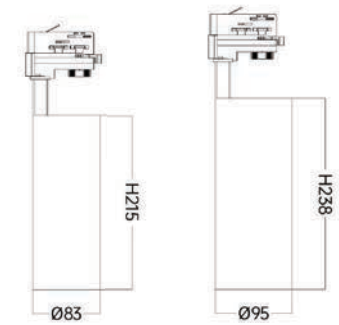

TLA3

Product code	TLA305515	TLA306520
Power (W)	15W	20W
Lumen (Lm)	1000	1600
Size (mm)	Ø55xH169	Ø65xH185
Voltage	220-240V / 100-277V	
PF	>0.9	
CRI	83 / 90 / 95 / Thrive	
Color	Black / White / Customized	

Strategic partners

Light distribution curve

Optical fittings

Product close-up

TLA3

Product code	TLA308330	TLA309540
Power (W)	30W	40W
Lumen (Lm)	2500	3600
Size (mm)	Ø83xH215	Ø95xH238
Voltage	220-240V / 100-277V	
PF	>0.9	
CRI	83 / 90 / 95 / Thrive	
Color	Black / White / Customized	

Strategic partners

Light distribution curve

Optical fittings

Product close-up