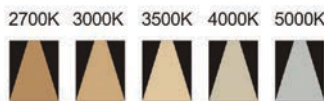

Light distribution curve