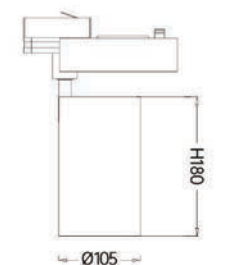

Strategic partners

Light distribution curve

Product close-up

Optical fittings

TLA2

Product code	TLA206520	TLA208330
Power (W)	20W	30W
Lumen (Lm)	1700	2500
Size (mm)	Ø65xH150	Ø83xH165
Voltage	220-240V / 100-277V	
PF	>0.9	
CRI	83 / 90 / 95 / Thrive	
Color	Black / White / Customized	