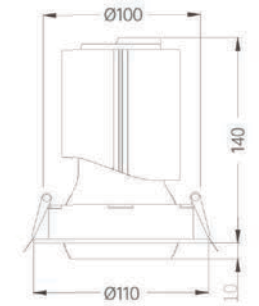

Light distribution curve