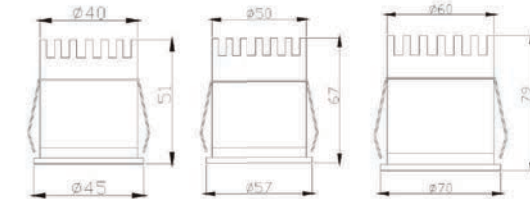

SLT

Product code	SLT25	SLT30
Power (W)	2W	3W
Lumen (Lm)	60	150
Size (mm)	Ø32xH50	Ø38xH39
Cut-off (mm)	Ø27	Ø30
Voltage	220-240V / 100-277V	
PF	>0.5	
CRI	83 / 90 / 95 / Thrive	
Color	Black / White / Customized	

Strategic partners

Light distribution curve

Optical fittings

Product close-up

SLT

Product code	SLT40	SLT50	SLT60
Power (W)	5W	7W	9W
Lumen (Lm)	280	400	500
Size (mm)	Ø45xH51	Ø57xH67	Ø70xH79
Cut-off (mm)	Ø40	Ø50	Ø60
Voltage	220-240V / 100-277V		
PF	>0.5		
CRI	83 / 90 / 95 / Thrive		
Color	Black / White / Customized		

Strategic partners

Optical fittings

Product close-up

CCT

Light distribution curve

Optical fittings

Product close-up