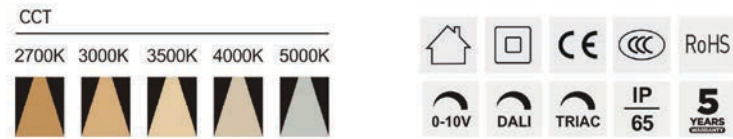

Strategic partners

LED
Driver