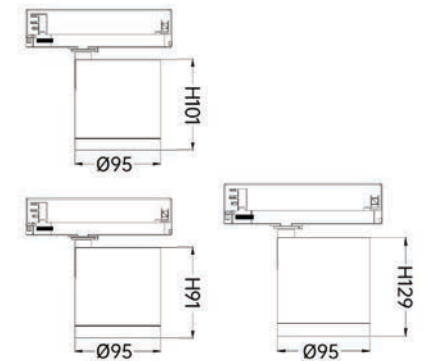

Strategic partners

Light distribution curve

5 in 1 CCT DIP

ADDABLE ACCESSORIES

TLSC

Product code	TLSC030
Power (W)	30W
Lumen (Lm)	2500
Size (mm)	Ø94xH101
Voltage	220-240V / 100-277V
PF	>0.9
CRI	83 / 90 / 95 / Thrive
Color	Black / White / Customized