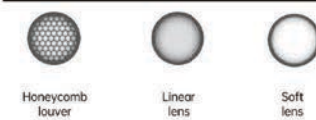

Optical fittings