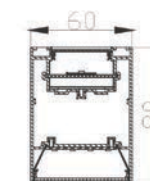

Strategic partners

LED

Driver

2700K 3000K 3500K 4000K 5000K