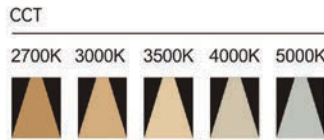

Strategic partners

LED
Driver