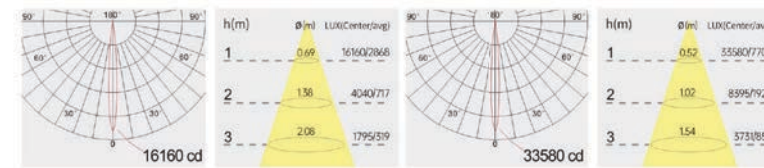

Strategic partners

Light distribution curve

NCH08030-4 / 15° / 3000K

NCH09040-4 / 15° / 3000K