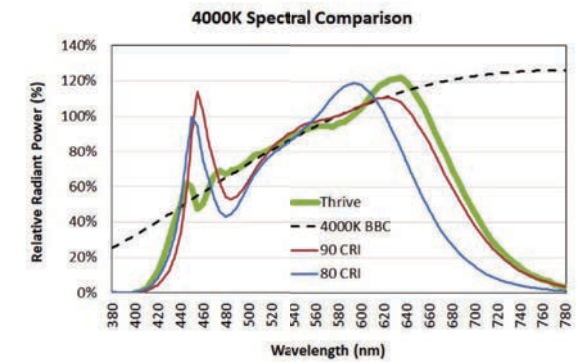

Residential - kitchen, living room, study, bathroom
Commercial - retail stores, office, showrooms, museums
Education - classrooms, libraries, cafeterias, laboratories
Medical & Hospice - hospital, healthcare and long-term elderly care