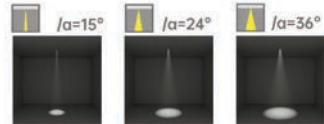

Strategic partners