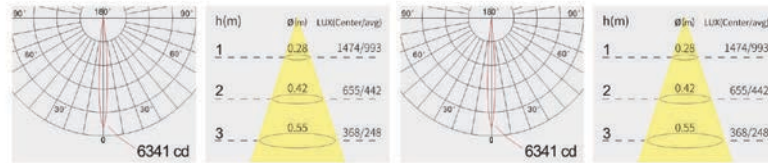

Strategic partners

Light distribution curve

A1 / 15° / 3000K

A1 / 15° / 3000K

A1 / 15° / 3000K

A1 / 15° / 3000K

Optical fittings

Product close-up