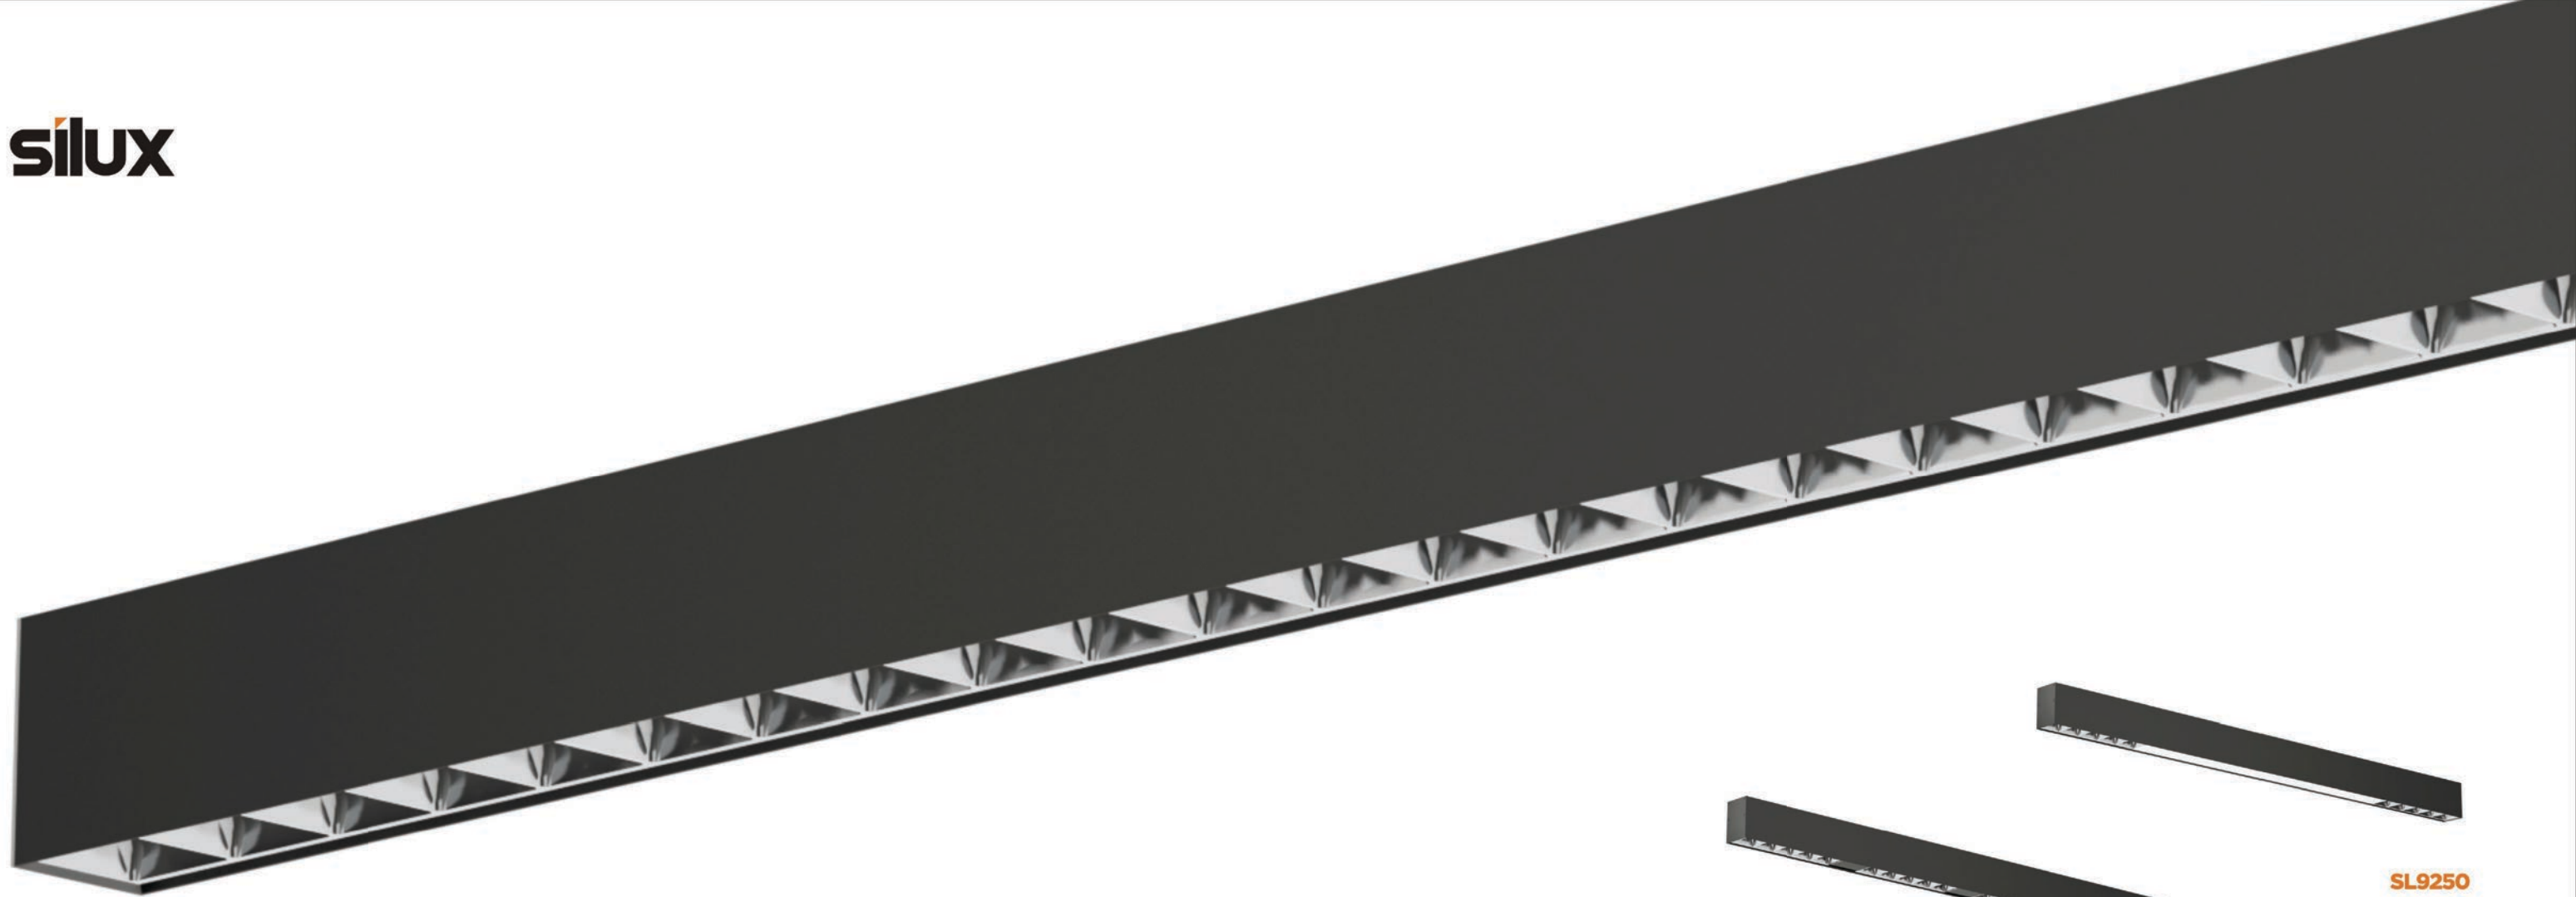

SL9250

SL925

SL9251