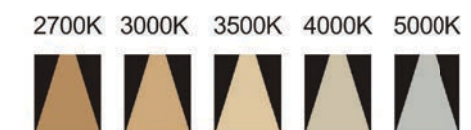

SL925G1

SL925G

Strategic partners

Light distribution curve

Product code	SL925G	SL925G0	SL925G1	SL925G2
Power (W)	40W	50W	50W	50W
Lumen (Lm)	4000	4000	5000	5000
Size (mm)	1192*67*45	1192*67*45	1192*67*45	1192*67*45
Cut-off (mm)	1181*55	1181*55	1181*55	1181*55
Voltage	220-240V / 100-277V			
PF	>0.9			
CRI	83 / 90 / 95 / Thrive			
Color	Black / White / Customized			