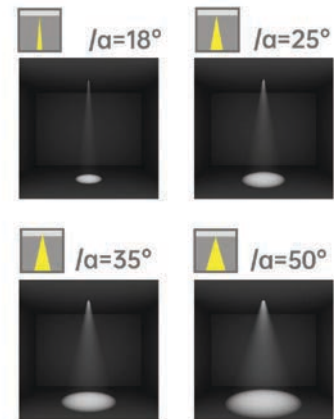

Strategic partners

Light distribution curve

Optical fittings

Product close-up

SLF

Product code	SLF05510R	SLF07515R
Power (W)	10W	15W
Lumen (Lm)	450	700
Size (mm)	Ø65xH90	Ø85xH100
Cut-off (mm)	Ø55	Ø75
Voltage	220-240V / 100-277V	
PF	>0.9	
CRI	83 / 90 / 95 / Thrive	
Color	Black / White / Customized	