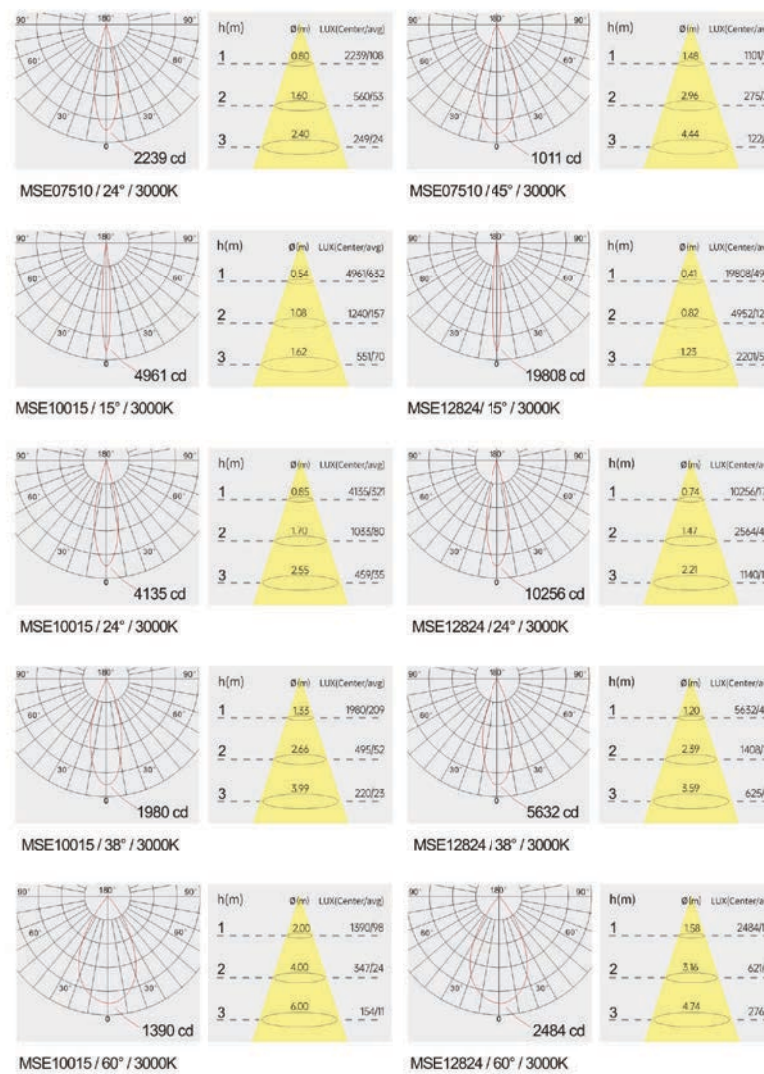

Strategic partners

Light distribution curve