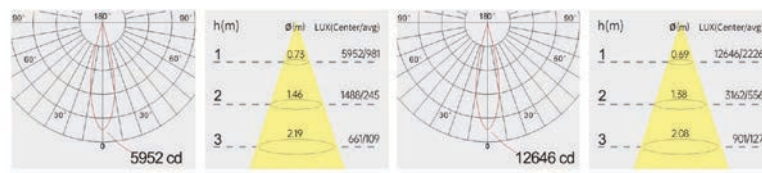

Strategic partners

LED
 Driver

Light distribution curve

NCH06215-3 / 15° / 3000K TNCH07024-3 / 15° / 3000K

NCH06215-3 / 24° / 3000K TNCH07024-3 / 24° / 3000K

NCH06215-3 / 36° / 3000K TNCH07024-3 / 36° / 3000K