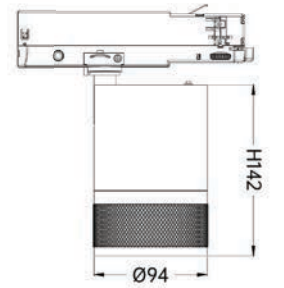

Strategic partners

Light distribution curve

CCT

Dip Switch

Optical fittings

Product close-up

Zoomable

Alternate Angle