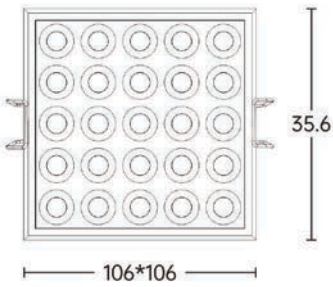

SMXT25 / 36° / 3000K