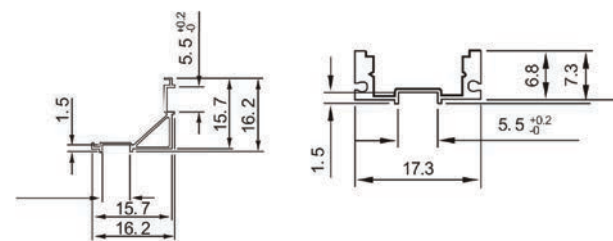

STLT

Product code	STLT1000	STLT2000
Size (mm)	1000	2000
Apply	With 30CM input 1.0mm² wire link with 24V output driver	

STLP

Product code	STLP
Size (mm)	750
Apply	With 75CM wire 0.5mm² with 3 magnetic block