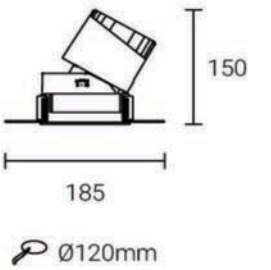

Strategic partners