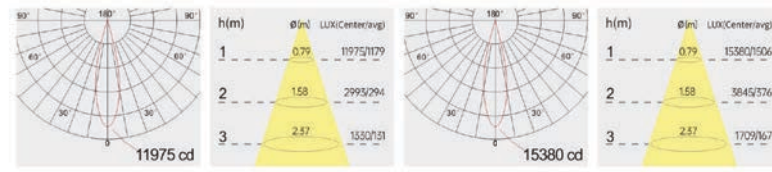

Strategic partners

Light distribution curve

Optical fittings

Product close-up