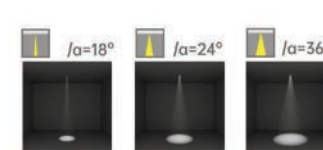

Strategic partners