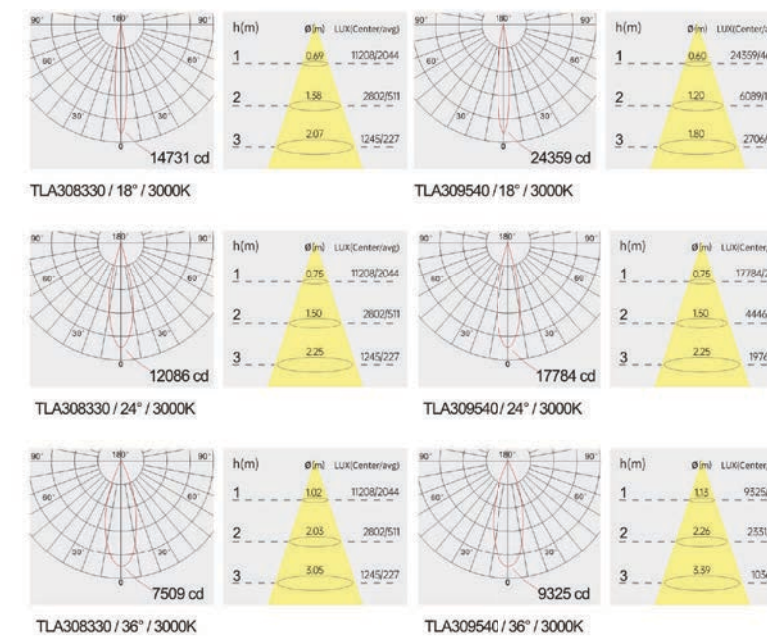

Strategic partners

Light distribution curve

Optical fittings

Product close-up