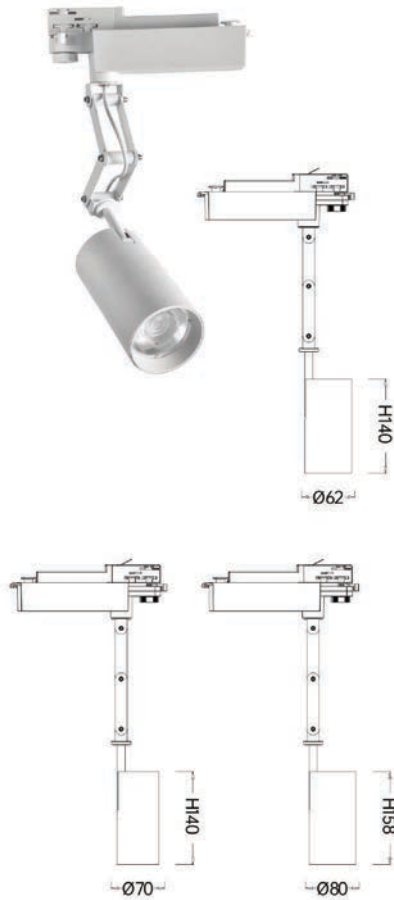

Strategic partners

Light distribution curve

Optical fittings

Product close-up

TLCB

Product code	TLCB06015	TLCB07524	TLCB09035
Power (W)	15W	24W	35W
Lumen (Lm)	1150	2200	3200
Size (mm)	Ø58xH138	Ø74xH160	Ø90xH180
Voltage	220-240V / 100-277V		
PF	>0.9		
CRI	83 / 90 / 95 / Thrive		
Color	Black / White / Customized		

Strategic partners

Light distribution curve

Product code	SLDB6215	SLDB7024	SLDB8035
Power (W)	15W	24W	35W
Lumen (Lm)	1250	2300	3400
Size (mm)	Ø62xH140	Ø70xH140	Ø80xH158
Voltage	220-240V / 100-277V		
PF	>0.9		
CRI	83 / 90 / 95 / Thrive		
Color	Black / White / Customized		