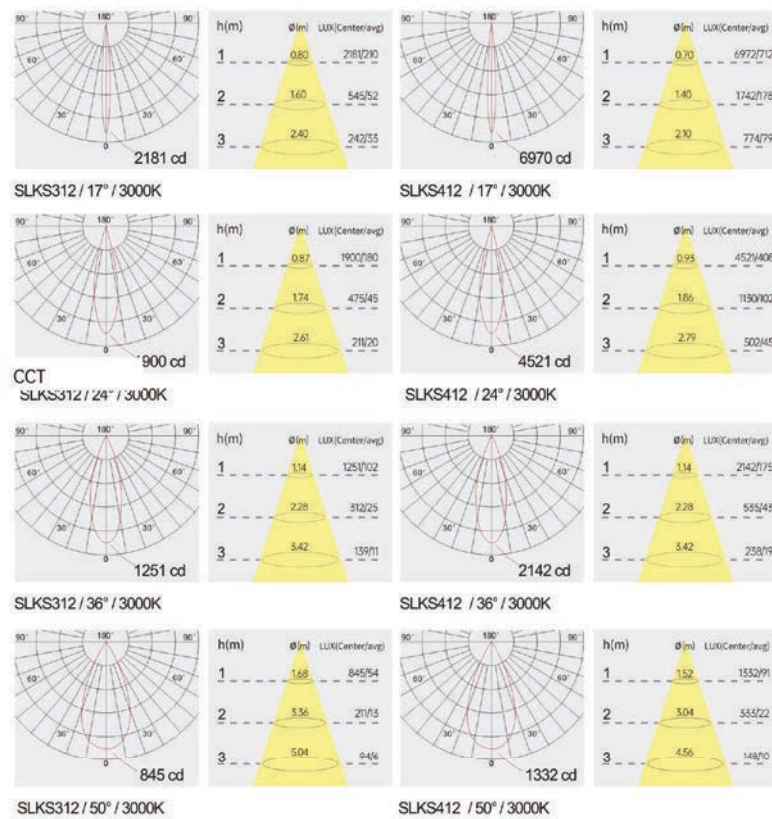

Strategic partners

Light distribution curve

Optical fittings

Product close-up

SLK

Product code	SLKR106	SLKR112
Power (W)	6W	12W
Lumen (Lm)	500	950
Size (mm)	Ø70x70	Ø100x100
Voltage	220-240V / 100-277V	
PF	>0.5	
CRI	83 / 90 / 95 / Thrive	
Color	Black / White / Customized