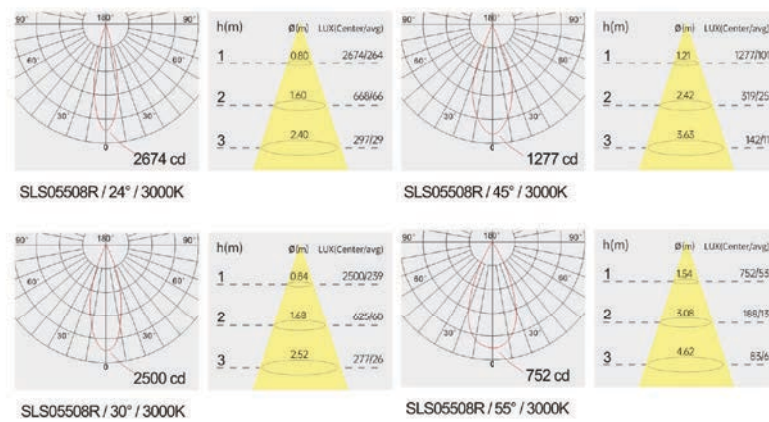

Strategic partners

Strategic partners

Light distribution curve

Optical fittings

Light distribution curve

Optical fittings

Product code	SLS09532R	SLS09532RT	SLS09532S	SLS09532ST
Power (W)	32W	32W	32W	32W
Lumen (Lm)	3000	3000	3000	3000
Size (mm)	Ø110xH128	Ø92xH128	105x105x144	97x97x144
Cut-off (mm)	Ø95	Ø97	95x95	97x97
Voltage	220-240V / 100-277V			
PF	>0.9			
CRI	83 / 90 / 95 / Thrive			
Color	Black / White / Customized			