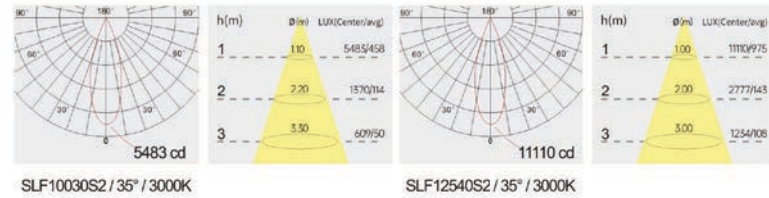

Strategic partners

Light distribution curve

Optical fittings

Product close-up