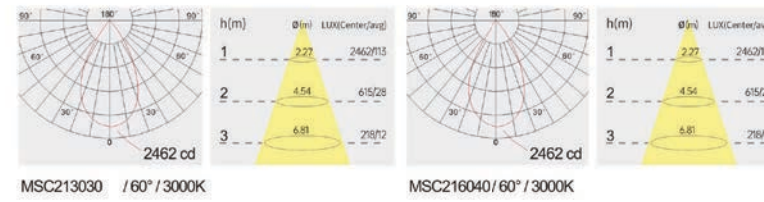

Strategic partners

Light distribution curve

Optical fittings

Product close-up