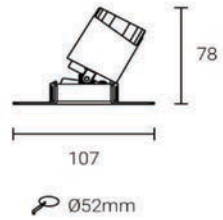

Strategic partners