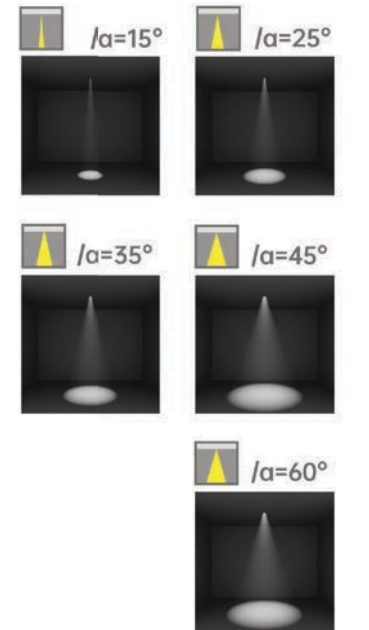

Strategic partners

Light distribution curve

Optical fittings

Product close-up

SMX

Product code	SMXT03	SMXT04	SMXT06
Power (W)	4W	5W	8W
Lumen (Lm)	280	350	560
Size (mm)	68.5x30.5x35.6	49.5x49.5x35.6	125.5x30.5x35.6
Cut-off (mm)	64x26	45x45	121x26
Voltage	220-240V / 100-277V		
PF	>0.9		
CRI	83 / 90 / 95 / Thrive		
Color	Black / White / Customized		