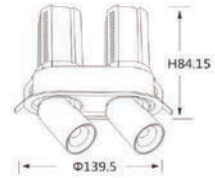

Strategic partners

Optical fittings

Product close-up

CCT

Light distribution curve

Product code	SLV-55R2	SLV-75R2	SLV-95R2
Power (W)	7W*2	12W*2	20W*2
Lumen (Lm)	450*2	850*2	1850*2
Size (mm)	Ø140xH79	Ø194xH104	Ø239xH125
Cut-off (mm)	Ø126xH65	Ø178xH88	Ø223xH109
Voltage	220-240V / 100-277V		
PF	>0.5 / >0.9		
CRI	83 / 90 / 95 / Thrive		
Color	Black / White / Customized		