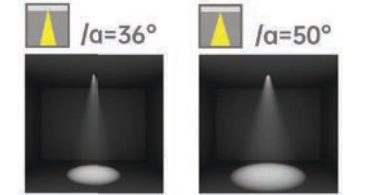

Optical fittings

Product close-up