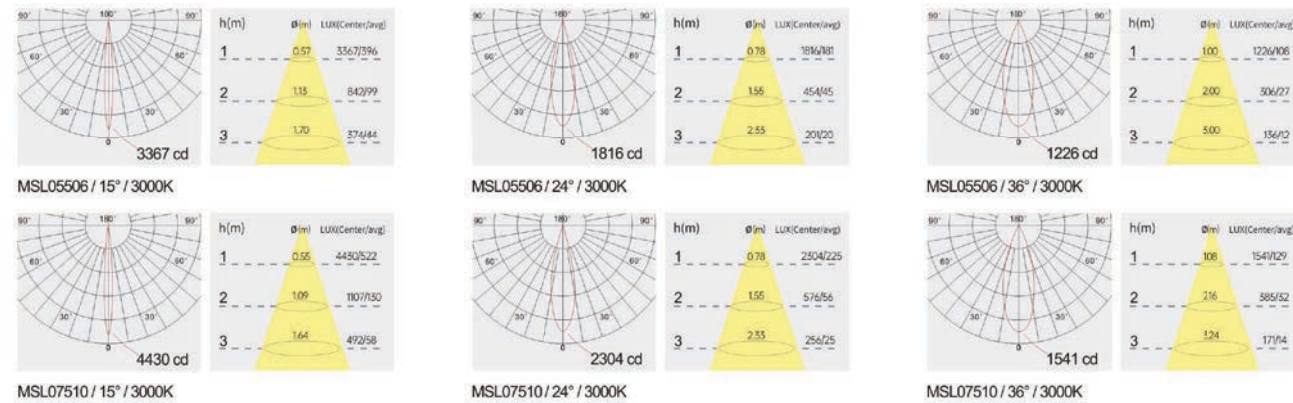

Strategic partners

Optical fittings

Product close-up

CCT

Light distribution curve

55A-N

75A-N

Product code	CB5506	CB7512
Power (W)	6W	12W
Size (mm)	Ø65xH49	Ø85xH64
Cut-off (mm)	Ø55	Ø75
Voltage	220-240V / 100-277V	
PF	>0.5	
CRI	83 / 90 / 95 / Thrive	
Color	Black / White / Customized	

Strategic partners

Light distribution curve

Optical fittings

Product close-up

Product code	RMI-55	RMI-75	RMI-95
Power (W)	6W	12W	18W
Size (mm)	Ø65xH82	Ø85xH96	Ø105xH118
Cut-off (mm)	Ø55	Ø75	Ø95
Voltage	220-240V / 100-277V		
PF	>0.5 / >0.9		
CRI	83 / 90 / 95 / Thrive		
Color	Black / White / Customized		