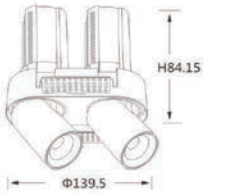

Strategic partners

Optical fittings

Product close-up

CCT

Light distribution curve

Product code	SLV-55S1	SLV-75S1	SLV-95S1
Power (W)	7W	12W	20W
Lumen (Lm)	450	850	1850
Size (mm)	64x64x94	85x85x116	105x105x144
Cut-off (mm)	55x55	75x75	95x95
Voltage	220-240V / 100-277V		
PF	>0.5 / >0.9		
CRI	83 / 90 / 95 / Thrive		
Color	Black / White / Customized		