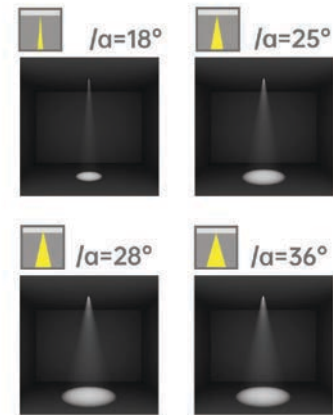

Light distribution curve

Optical fittings

Product close-up

Product close-up

SMJ

Product code	SMJT01	SMJT03
Power (W)	5W	12W
Lumen (Lm)	350	1050
Size (mm)	L51.5x51.5xH56	L127x51.5xH56
Cut-off (mm)	43x43	120x43
Voltage	220-240V / 100-277V	
PF	>0.9	
CRI	83 / 90 / 95 / Thrive	
Color	Black / White / Customized	