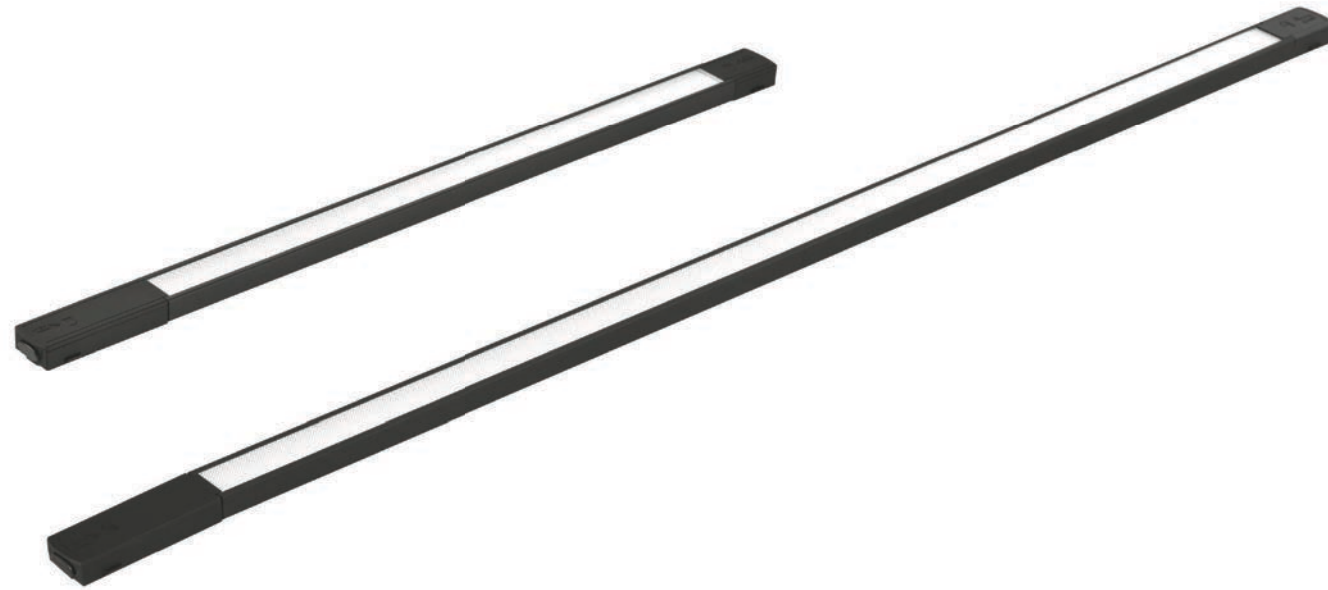

Product close-up

Product close-up

Strategic partners

Strategic partners

Light distribution curve

Light distribution curve

SMB-1

Product code	SMB06-B(W)-1	SMB12-B(W)-1
Power (W)	10W	20W
Lumen (Lm)	800	1600
Size (mm)	L400*W22*H11	L653*W22*H11
Voltage	48Vdc	
CRI	90	
Color	Black / White / Customized	