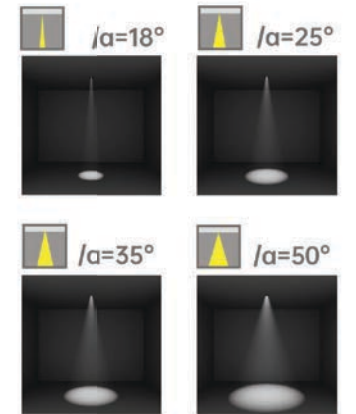

Strategic partners

Light distribution curve

Optical fittings

Product close-up

SLF

Product code	SLF06010S2	SLF08015S2
Power (W)	10W*2	15W*2
Lumen (Lm)	450*2	700*2
Size (mm)	70x125x86	90x165x105
Cut-off (mm)	60x115	80x155
Voltage	220-240V / 100-277V	
PF	>0.9	
CRI	83 / 90 / 95 / Thrive	
Color	Black / White / Customized	