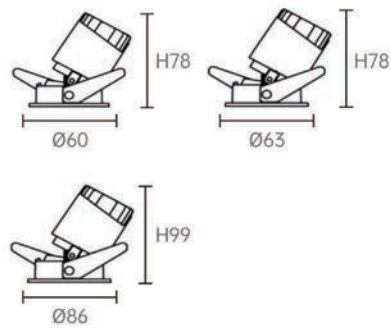

Strategic partners

Optical fittings

Product close-up

CCT

Light distribution curve

Product code	SLN95R20A	SLN120R30A
Power (W)	20W	30W
Lumen (Lm)	1800	2600
Size (mm)	Ø106*H125	Ø106*H149
Cut-off (mm)	Ø95	Ø120
Voltage	220-240V / 100-277V	
PF	>0.9	
CRI	83 / 90 / 95 / Thrive	
Color	Black / White / Customized	