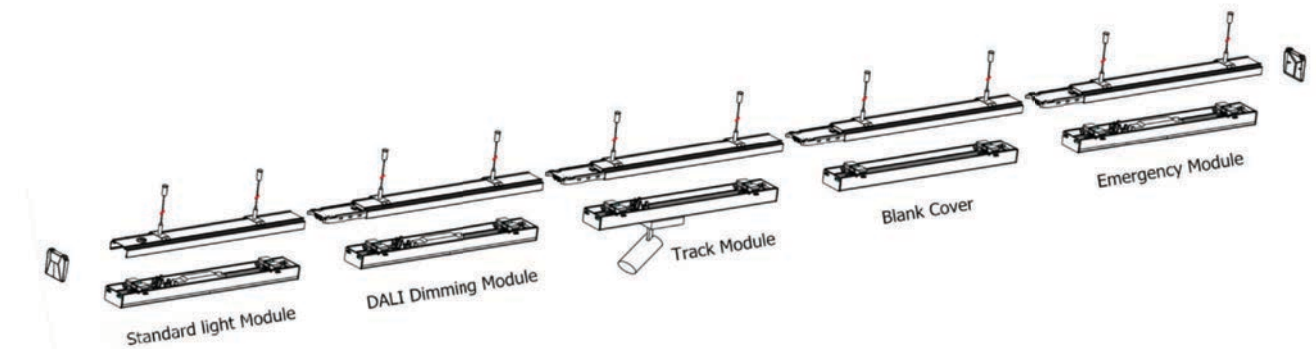

TRUNK RAIL

MODEL CODE	Function	WIRES	Function Description	SIZE(MM)
SL990-TR15WX5A	Normal 5 Wire TrunkRail	5	Standard Function+	1420*68mm
SL990-TR15WX5B	Power Input 5 WireTrunk Rail	5	DALI/0-10V/Emergency	1420*68mm
SL990-TR15WX7A	Normal 7 Wire TrunkRail	7	Standard Function+	1420*68mm
SL990-TR15WX7B	Power Input 7 WireTrunk Rail	7	DALI/0-10V/Emergency	1420*68mm