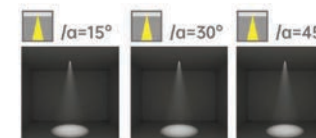

SL926G1

SL926G

SL926G2

SL926G0

SL926G

Strategic partners

Light distribution curve

Product code	SL926G	SL926G0	SL926G1	SL926G2
Power (W)	30W	40W	40W	40W
Lumen (Lm)	3000	4000	4000	4000
Size (mm)	1208*46*34	1208*46*34	1208*46*34	1208*46*34
Cut-off (mm)	1194x34	1194*34	1194*34	1194*34
Voltage	220-240V / 100-277V			
PF	>0.9			
CRI	83 / 90 / 95 / Thrive			
Color	Black / White / Customized			