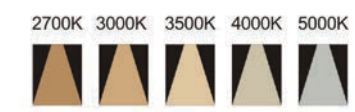

Strategic partners