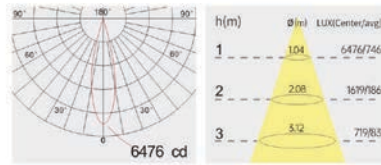

SMXT25 / 28° / 3000K