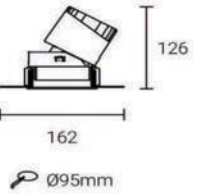

Strategic partners