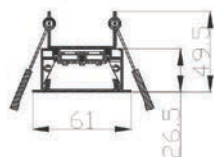

Strategic partners

LED

Driver

2700K 3000K 3500K 4000K 5000K