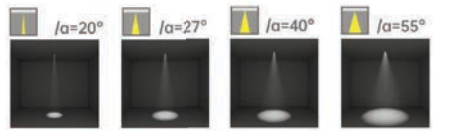

Strategic partners

Optical fittings

Product close-up

CCT

Light distribution curve

Product code	SLV-55S2T	SLV-75S2T	SLV-95S2T
Power (W)	7W*2	12W*2	20W*2
Lumen (Lm)	450*2	850*2	1850*2
Size (mm)	116x60	164x78	207x95
Cut-off (mm)	120x62	167x80	209x97
Voltage	220-240V / 100-277V		
PF	>0.5 / >0.9		
CRI	83 / 90 / 95 / Thrive		
Color	Black / White / Customized		