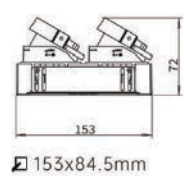

GENIE

SL-091

SL-092

hot w