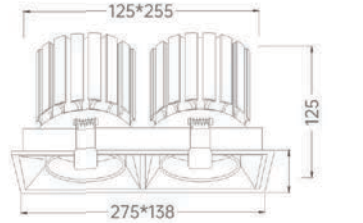

Product close-up