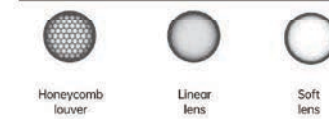

Optical fittings