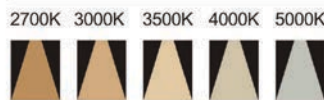

Strategic partners

Optical fittings

Product close-up

CCT

Light distribution curve

SLN

Product code	SLN95R20TA	SLN120R30TA
Power (W)	20W	30W
Lumen (Lm)	1800	2600
Size (mm)	Ø162*H125	Ø185*H140
Cut-off (mm)	Ø95	Ø120
Voltage	220-240V / 100-277V	
PF	>0.9	
CRI	83 / 90 / 95 / Thrive	
Color	Black / White / Customized	