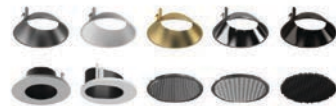

Optical fittings