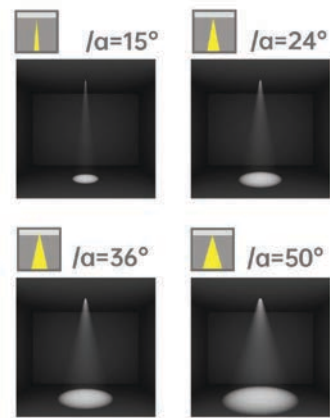

SLJG

Product code	SLJG07510	SLJG09018
Power (W)	10W	18W
Lumen (Lm)	650	1300
Size (mm)	Ø86xH55	Ø106xH60
Cut-off (mm)	Ø75	Ø90
Voltage	220-240V / 100-277V	
PF	>0.5 / >0.9	
CRI	83 / 90 / 95 / Thrive	
Color	Black / White / Customized	

Strategic partners

Light distribution curve

Optical fittings

Product close-up

SLJG

Product code	SLJG12530	SLJG16540	SLJG20050
Power (W)	30W	40W	50W
Lumen (Lm)	2600	3600	4200
Size (mm)	Ø140xH73	Ø180xH94	Ø214xH110
Cut-off (mm)	Ø125	Ø165	Ø200
Voltage	220-240V / 100-277V		
PF	>0.9		
CRI	83 / 90 / 95 / Thrive		
Color	Black / White / Customized		

Strategic partners

产品特写 / Product close-up

Light distribution curve