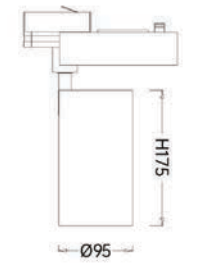

Strategic partners

Light distribution curve

Product close-up

Optical fittings

TLA2

Product code	TLA206520	TLA208330
Power (W)	20W	30W
Lumen (Lm)	1700	2500
Size (mm)	Ø65xH150	Ø83xH165
Voltage	220-240V / 100-277V	
PF	>0.9	
CRI	83 / 90 / 95 / Thrive	
Color	Black / White / Customized	