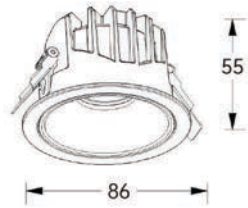

SLJG

Product code	SLJG07510	SLJG09018
Power (W)	10W	18W
Lumen (Lm)	650	1300
Size (mm)	Ø86xH55	Ø106xH60
Cut-off (mm)	Ø75	Ø90
Voltage	220-240V / 100-277V	
PF	>0.5 / >0.9	
CRI	83 / 90 / 95 / Thrive	
Color	Black / White / Customized	

Strategic partners

Light distribution curve

Optical fittings

Product close-up

SLJG

Product code	SLJG12530	SLJG16540	SLJG20050
Power (W)	30W	40W	50W
Lumen (Lm)	2600	3600	4200
Size (mm)	Ø140xH73	Ø180xH94	Ø214xH110
Cut-off (mm)	Ø125	Ø165	Ø200
Voltage	220-240V / 100-277V		
PF	>0.9		
CRI	83 / 90 / 95 / Thrive		
Color	Black / White / Customized		

Strategic partners

产品特写 / Product close-up

Light distribution curve