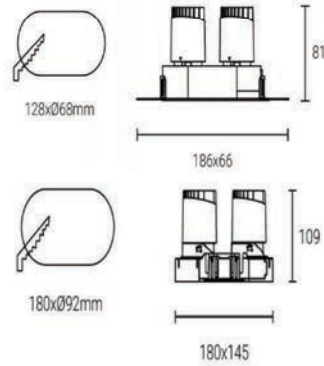

Strategic partners

Optical fittings

Product close-up

CCT

Light distribution curve

SLN

Product code	SLN95R220A	SLN120R230A
Power (W)	20W*2	30W*2
Lumen (Lm)	1800*2	2600*2
Size (mm)	Ø240*126*H130	Ø298*153*H161
Cut-off (mm)	Ø226*113	Ø282*138
Voltage	220-240V / 100-277V	
PF	>0.9	
CRI	83 / 90 / 95 / Thrive	
Color	Black / White / Customized	

Strategic partners

Optical fittings

Product close-up

CCT

Light distribution curve

SLN

Product code	SLN55R206TA	SLN75R212TA
Power (W)	6W*2	12W*2
Lumen (Lm)	450*2	800*2
Size (mm)	Ø174*70*H84	Ø246*89*H113
Cut-off (mm)	Ø130*70	Ø182*92
Voltage	220-240V / 100-277V	
PF	>0.5	
CRI	83 / 90 / 95 / Thrive	
Color	Black / White / Customized	