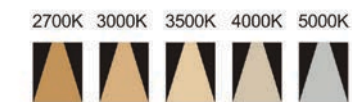

Product close-up