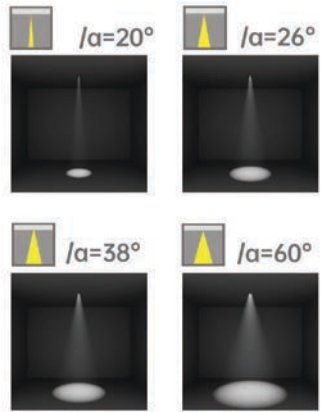

Strategic partners

Light distribution curve