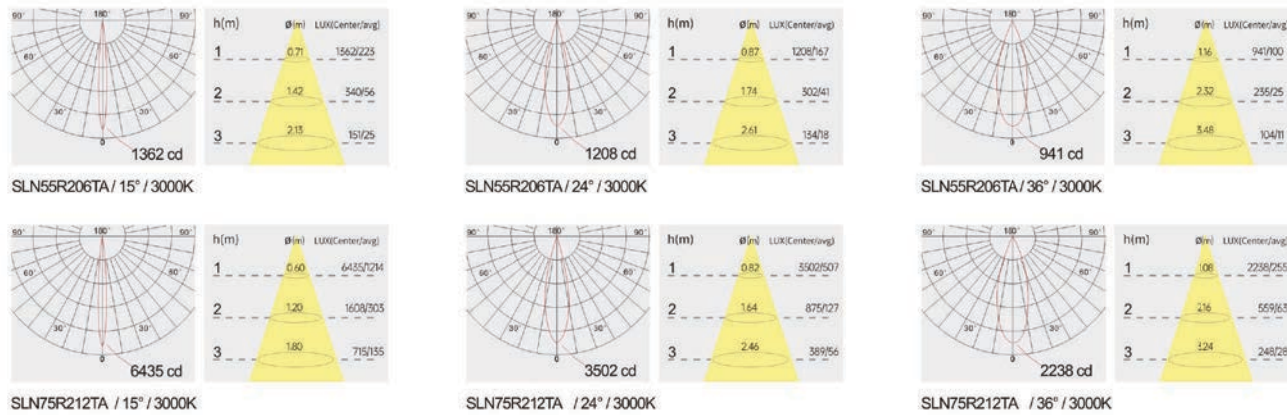

Strategic partners

Optical fittings

Product close-up

CCT

Light distribution curve

SLN

Product code	SLN95R220TA	SLN120R230TA
Power (W)	20W*2	30W*2
Lumen (Lm)	1800*2	2600*2
Size (mm)	Ø293*108*H131	Ø351*133*H161
Cut-off (mm)	Ø226*113	Ø282*138
Voltage	220-240V / 100-277V	
PF	>0.9	
CRI	83 / 90 / 95 / Thrive	
Color	Black / White / Customized	