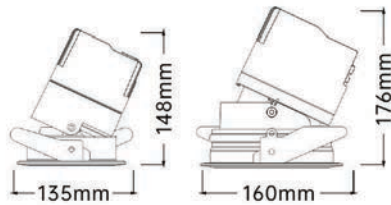

Light distribution curve