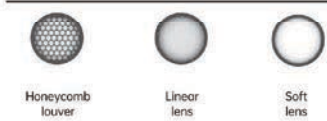

Optical fittings