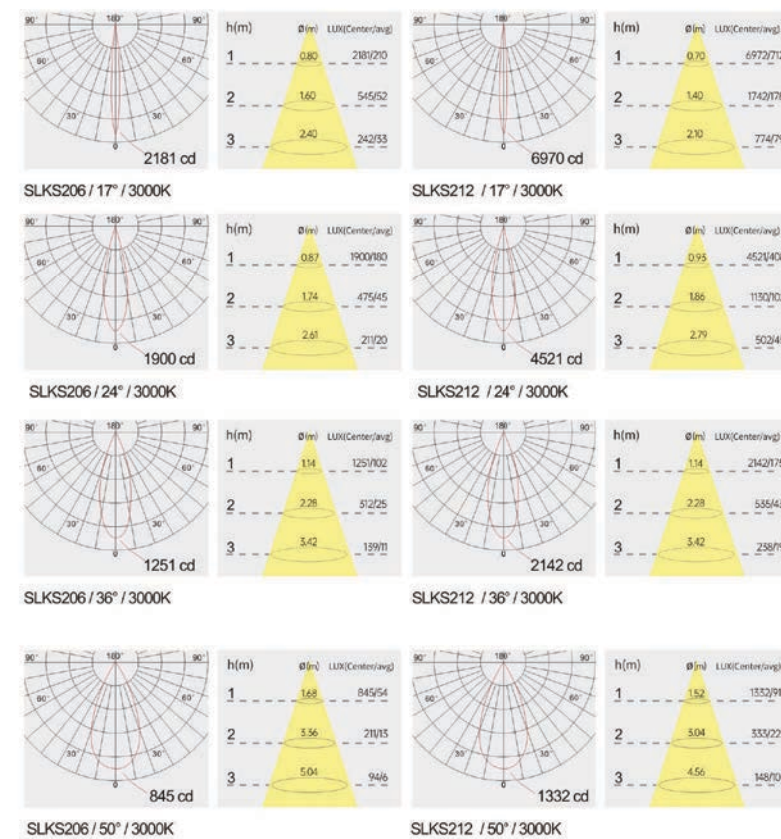

Strategic partners

Light distribution curve

Optical fittings

Product close-up

SLK

Product code	SLKS206	SLKS212
Power (W)	6W*2	12W*2
Lumen (Lm)	500*2	950*2
Size (mm)	145x75x70	195x100x100
Voltage	220-240V / 100-277V	
PF	>0.5	
CRI	83 / 90 / 95 / Thrive	
Color	Black / White / Customized	