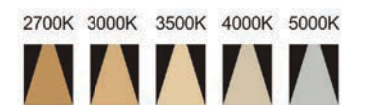

Strategic partners

Strategic partners

Light distribution curve

Optical fittings

Light distribution curve

Optical fittings

Product code	SLS09532R	SLS09532RT	SLS09532S	SLS09532ST
Power (W)	32W	32W	32W	32W
Lumen (Lm)	3000	3000	3000	3000
Size (mm)	Ø110xH128	Ø92xH128	105x105x144	97x97x144
Cut-off (mm)	Ø95	Ø97	95x95	97x97
Voltage	220-240V / 100-277V			
PF	>0.9			
CRI	83 / 90 / 95 / Thrive			
Color	Black / White / Customized			