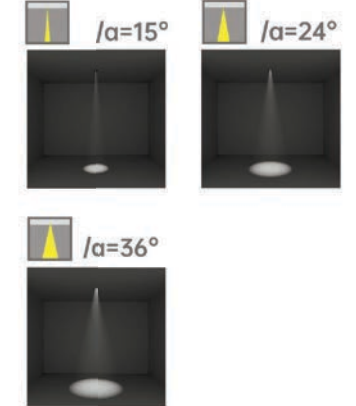

Strategic partners

Optical fittings

Product close-up

CCT

Light distribution curve

SLN

Product code	SLN82S12A	SLN82S12TA
Power (W)	12W	12W
Lumen (Lm)	800	800
Size (mm)	89*89*H105	131*78*H110
Cut-off (mm)	82*82	82*82
Voltage	220-240V / 100-277V	
PF	>0.5	
CRI	83 / 90 / 95 / Thrive	
Color	Black / White / Customized	