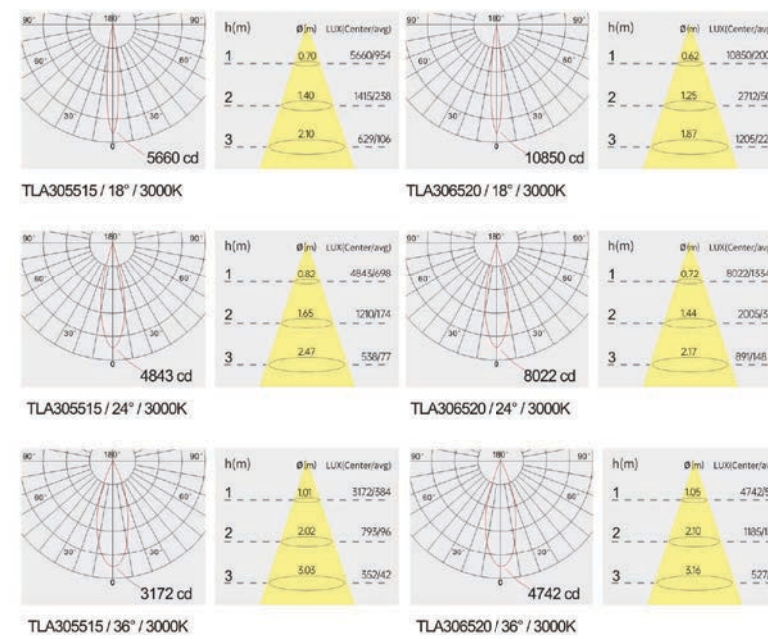

TLA3

Product code	TLA305515	TLA306520
Power (W)	15W	20W
Lumen (Lm)	1000	1600
Size (mm)	Ø55xH169	Ø65xH185
Voltage	220-240V / 100-277V	
PF	>0.9	
CRI	83 / 90 / 95 / Thrive	
Color	Black / White / Customized	

Strategic partners

Light distribution curve