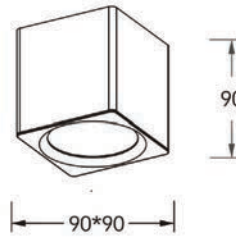

Strategic partners

Light distribution curve

Optical fittings

Product close-up

MSC2

Product code	MSC209010	MSC211020
Power (W)	10W	20W
Lumen (Lm)	600	1600
Size (mm)	90x90x90	110x110x120
Voltage	220-240V / 100-277V	
PF	>0.9	
CRI	83 / 90 / 95 / Thrive	
Color	Black / White / Customized	