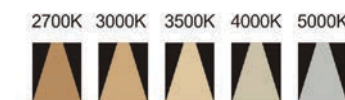

Product close-up