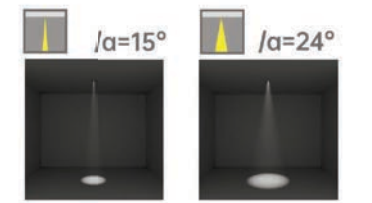

A

B

STKS2

Product code	STKS2A12	STKS2B12
Power (W)	12W*2	12W*2
Lumen (Lm)	800*2	600*2
Size (mm)	160x85xH60	160x85xH60
Cut-off (mm)	150*75	150*75
Voltage	220-240V / 100-277V	
PF	>0.5	
CRI	83 / 90 / 95 / Thrive	
Color	Black / White / Customized	

Strategic partners

Light distribution curve

Optical fittings

Product close-up

CCT

STKS2

Product code	STKS2C12	STKS2D12
Power (W)	12W*2	12W*2
Lumen (Lm)	700*2	900*2
Size (mm)	160x85xH60	160x85xH60
Cut-off (mm)	150*75	150*75
Voltage	220-240V / 100-277V	
PF	>0.5	
CRI	83 / 90 / 95 / Thrive	
Color	Black / White / Customized	

Strategic partners

Light distribution curve

Optical fittings

Product close-up

CCT

C

D