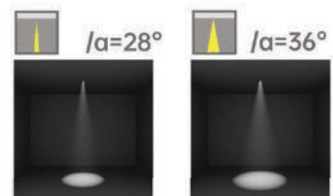

Strategic partners

Light distribution curve

SMXM04 / 28° / 3000K

SMXM09 / 26° / 3000K

SMXM04 / 36° / 3000K

SMXM09 / 36° / 3000K

Optical fittings

Product close-up