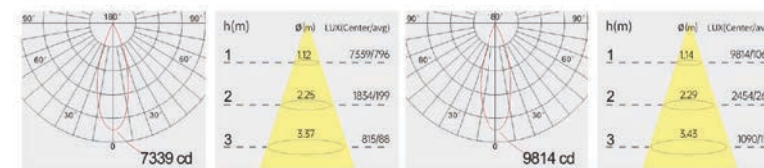

Strategic partners

Light distribution curve

NCH08030-4 / 15° / 3000K

NCH09040-4 / 15° / 3000K

NCH08030-4 / 24° / 3000K

NCH09040-4 / 24° / 3000K

NCH08030-4 / 36° / 3000K

NCH09040-4 / 36° / 3000K