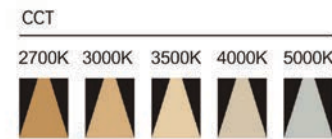

产品特写 / Product close-up