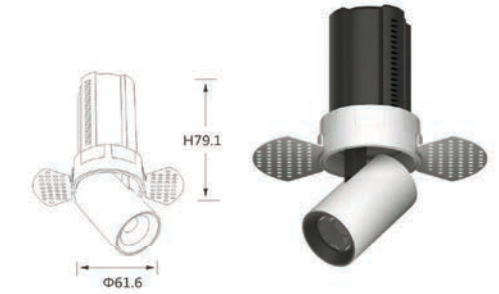

Strategic partners

Optical fittings

Product close-up

CCT

Light distribution curve

Product code	SLV-55R1T	SLV-75R1T	SLV-95R1T
Power (W)	7W	12W	20W
Lumen (Lm)	450	850	1850
Size (mm)	Ø53x85	Ø74x104	Ø92x127
Cut-off (mm)	Ø58	Ø77	Ø97
Voltage	220-240V / 100-277V		
PF	>0.5 / >0.9		
CRI	83 / 90 / 95 / Thrive		
Color	Black / White / Customized		