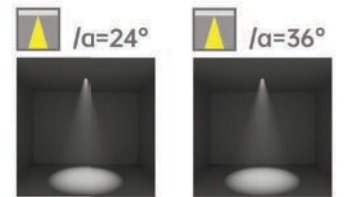

Strategic partners

Light distribution curve

SMC

Product code	SMC06-B(W)-1	SMC12-B(W)-1	SMCZ07-B(W)-1
Power (W)	6W	12W	7W
Lumen (Lm)	480	960	500
Size (mm)	L115*35*36	L115*47*118	L115*40*100
Voltage	48Vdc		
CRI	90		
Color	Black / White / Customized		