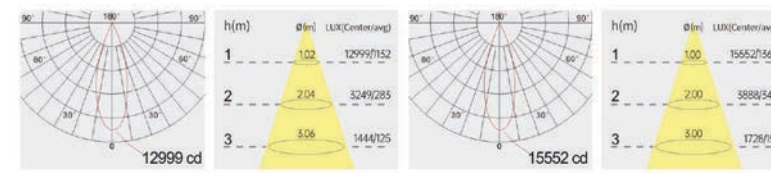

Strategic partners

Light distribution curve

Optical fittings

Product close-up