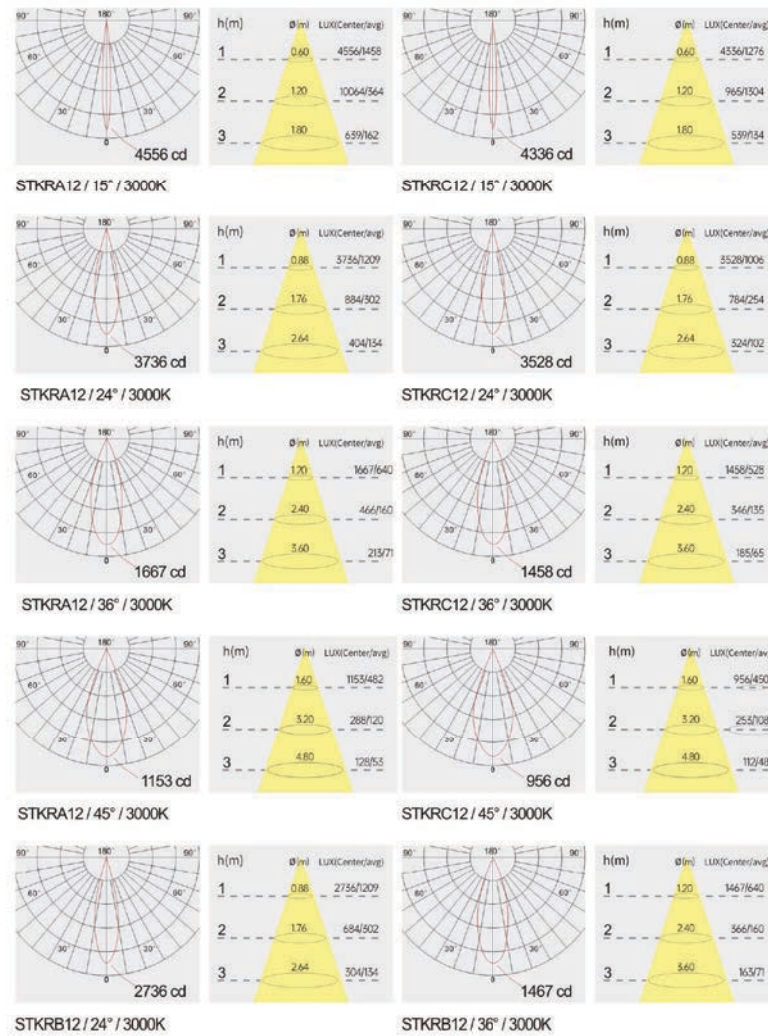

Strategic partners

Light distribution curve

Optical fittings

Product code	STKTA12	STKTB12	STKTC12	STKTD12
Power (W)	12W	12W	12W	12W
Lumen (Lm)	800	600	700	900
Size (mm)	Ø85xH57	Ø85xH57	Ø85xH57	Ø85xH57
Cut-off (mm)	Ø75	Ø75	Ø75	Ø75
Voltage	220-240V / 100-277V			
PF	>0.5			
CRI	83 / 90 / 95 / Thrive			
Color	Black / White / Customized			