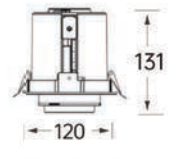

NMP

Product code	NMP-1200	NMP-1300	NMP-1500
Power (W)	20W	30W	40W
Lumen (Lm)	1850	2600	3800
Size (mm)	Ø120xH131	Ø135xH163	Ø150xH176
Cut-off (mm)	Ø110	Ø125	Ø140
Voltage	220-240V / 100-277V		
PF	>0.9		
CRI	83 / 90 / 95 / Thrive		
Color	Black / White / Customized		

Strategic partners

LED
Driver

CCT

Light distribution curve

NMP

Product code	NMP-1210	NMP-1310	NMP-1510
Power (W)	20W	30W	40W
Lumen (Lm)	1600	2600	3800
Size (mm)	120x120x131	135x135x163	150x150x176
Cut-off (mm)	110x110	125x125	140x140
Voltage	220-240V / 100-277V		
PF	>0.9		
CRI	83 / 90 / 95 / Thrive		
Color	Black / White / Customized		

Strategic partners

LED
Driver

CCT

Light distribution curve