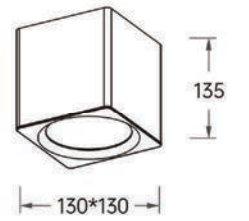

Strategic partners

Light distribution curve

Optical fittings

Product close-up

MSD

Product code	MSD2501MA	MSD2501M
Power (W)	10W	15W
Lumen (Lm)	800	1000
Size (mm)	75xH100	75xH152
Voltage	220-240V / 100-277V	
PF	>0.9	
CRI	83 / 90 / 95 / Thrive	
Color	Black / White / Customized	