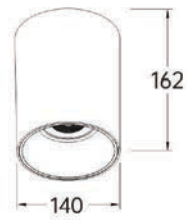

Strategic partners

Light distribution curve

Optical fittings

Product close-up

MSD

Product code	MSD5001M	MSD6001M
Power (W)	40W	60W
Lumen (Lm)	3250	4300
Size (mm)	Ø140xH162	Ø170xH182
Voltage	220-240V / 100-277V	
PF	>0.9	
CRI	83 / 90 / 95 / Thrive	
Color	Black / White / Customized	