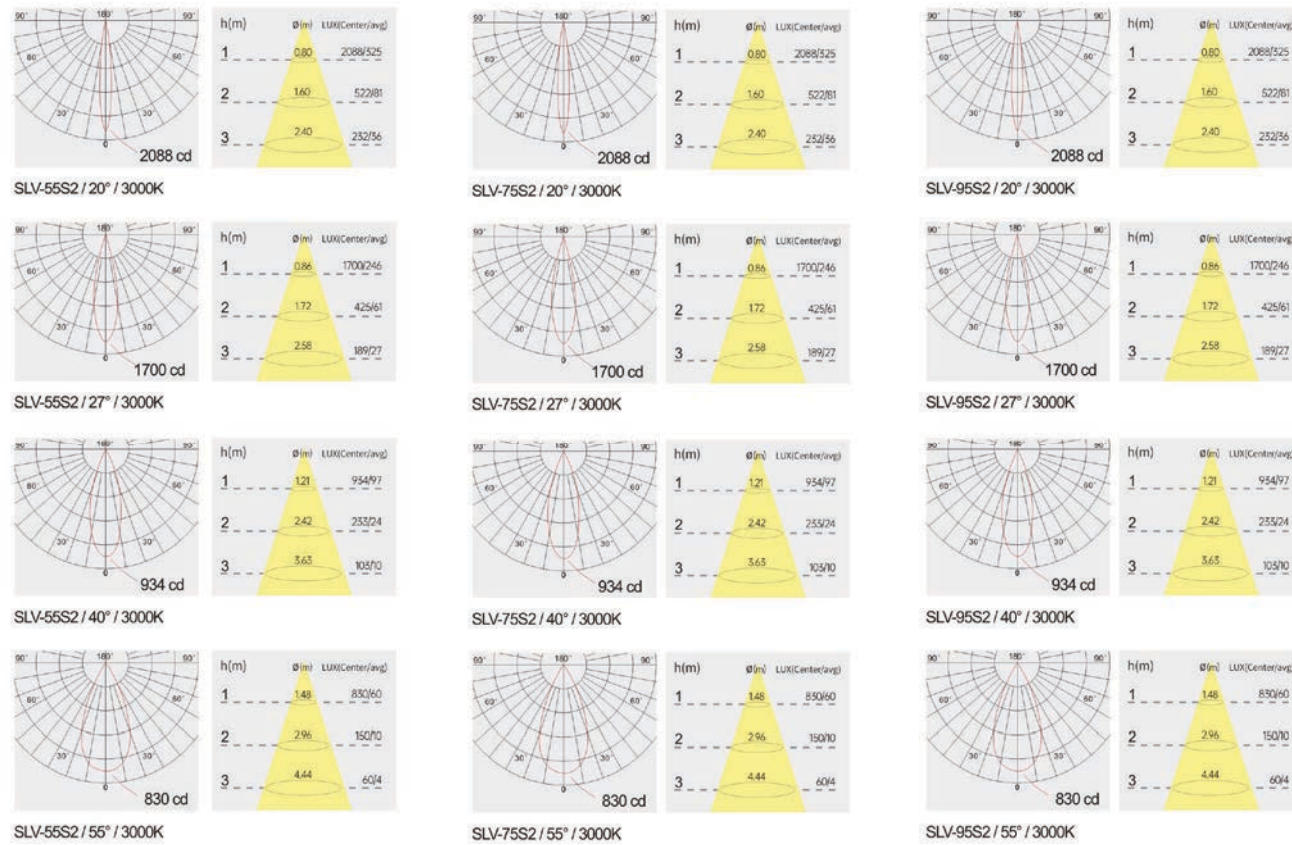

Light distribution curve

Light distribution curve

Product code	SLV-55S2	SLV-75S2	SLV-95S2
Power (W)	7W*2	12W*2	20W*2
Lumen (Lm)	450*2	850*2	1850*2
Size (mm)	130x69	180x91	224x110
Cut-off (mm)	120x60	164x77	207x95
Voltage	220-240V / 100-277V		
PF	>0.5 / >0.9		
CRI	83 / 90 / 95 / Thrive		
Color	Black / White / Customized		

Strategic partners

Optical fittings

Product close-up

CCT

Light distribution curve

Product code	SLV-55S2T	SLV-75S2T	SLV-95S2T
Power (W)	7W*2	12W*2	20W*2
Lumen (Lm)	450*2	850*2	1850*2
Size (mm)	116x60	164x78	207x95
Cut-off (mm)	120x62	167x80	209x97
Voltage	220-240V / 100-277V		
PF	>0.5 / >0.9		
CRI	83 / 90 / 95 / Thrive		
Color	Black / White / Customized		