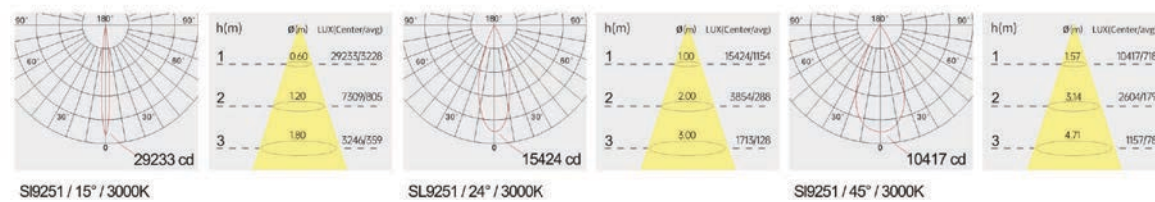

Strategic partners

Light distribution curve

Product code	SL925	SL9250	SL9251	SL9252
Power (W)	40W	50W	50W	50W
Lumen (Lm)	4000	5000	5000	5000
Size (mm)	1185*55*80	1185*55*80	1185*55*80	1185*55*80
Voltage	220-240V / 100-277V			
PF	>0.9			
CRI	83 / 90 / 95 / Thrive			
Color	Black / White / Customized