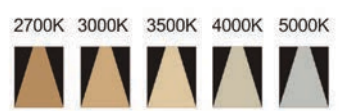

Strategic partners