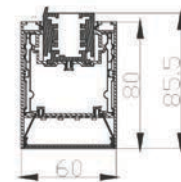

Strategic partners

LED

Driver

2700K 3000K 3500K 4000K 5000K