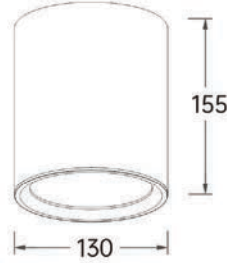

Strategic partners

Light distribution curve

Optical fittings

Product close-up

SLE

Product code	SLE07510	SLE09520	SLE12530
Power (W)	10W	20W	30W
Lumen (Lm)	600	1500	2200
Size (mm)	Ø85xH70	Ø108xH70	Ø135xH97
Cut-off (mm)	Ø75	Ø95	Ø125
Voltage	220-240V / 100-277V		
PF	>0.9		
CRI	83 / 90 / 95 / Thrive		
Color	Black / White / Customized		

Strategic partners

Light distribution curve

Optical fittings

Product close-up

MSC1

Product code	MSC109010	MSC113020
Power (W)	10W	20W
Lumen (Lm)	600	1600
Size (mm)	Ø90xH90	Ø130xH155
Voltage	220-240V / 100-277V	
PF	>0.9	
CRI	83 / 90 / 95 / Thrive	
Color	Black / White / Customized ↓	