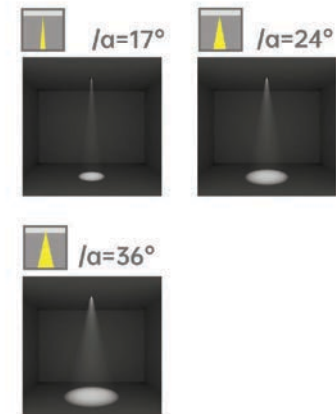

Strategic partners

Light distribution curve