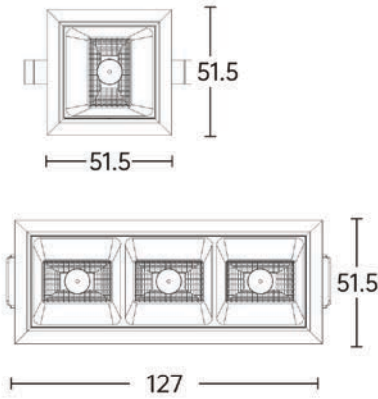

Light distribution curve

Optical fittings

Product close-up

Product close-up

SMJ

Product code	SMJT01	SMJT03
Power (W)	5W	12W
Lumen (Lm)	350	1050
Size (mm)	L51.5x51.5xH56	L127x51.5xH56
Cut-off (mm)	43x43	120x43
Voltage	220-240V / 100-277V	
PF	>0.9	
CRI	83 / 90 / 95 / Thrive	
Color	Black / White / Customized	