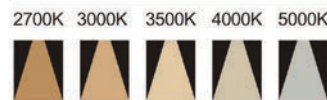

Strategic partners

Optical fittings

Product close-up

CCT

Light distribution curve

SLN

Product code	SLN95R220TA	SLN120R230TA
Power (W)	20W*2	30W*2
Lumen (Lm)	1800*2	2600*2
Size (mm)	Ø293*108*H131	Ø351*133*H161
Cut-off (mm)	Ø226*113	Ø282*138
Voltage	220-240V / 100-277V	
PF	>0.9	
CRI	83 / 90 / 95 / Thrive	
Color	Black / White / Customized	