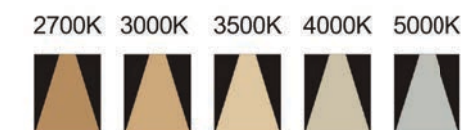

SL926G1

SL926G

SL926G2

SL926G0

SL926G

Strategic partners

Light distribution curve

Product code	SL926G	SL926G0	SL926G1	SL926G2
Power (W)	30W	40W	40W	40W
Lumen (Lm)	3000	4000	4000	4000
Size (mm)	1208*46*34	1208*46*34	1208*46*34	1208*46*34
Cut-off (mm)	1194x34	1194*34	1194*34	1194*34
Voltage	220-240V / 100-277V			
PF	>0.9			
CRI	83 / 90 / 95 / Thrive			
Color	Black / White / Customized			