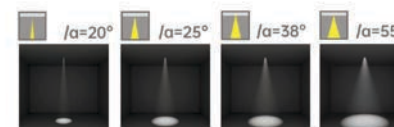

Strategic partners