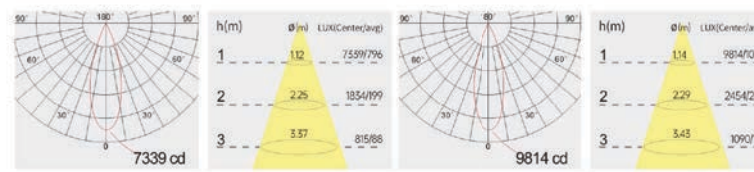

Strategic partners

LED
 Driver

Light distribution curve

NCH08030-3 / 15° / 3000K NCH09040-3 / 15° / 3000K

NCH08030-3 / 24° / 3000K NCH09040-3 / 24° / 3000K

NCH08030-3 / 36° / 3000K NCH09040-3 / 36° / 3000K