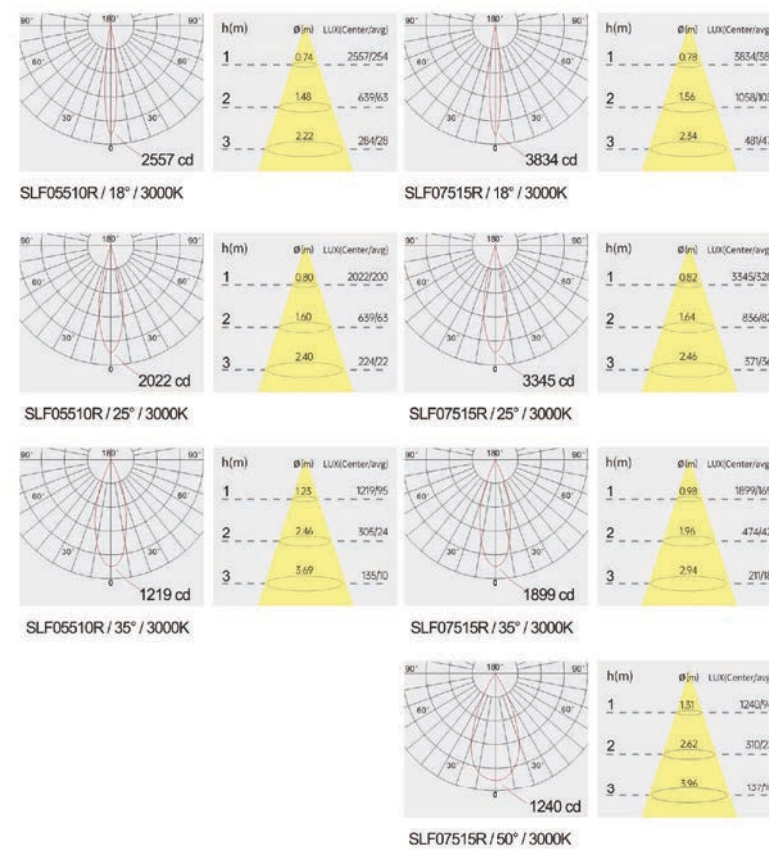

Strategic partners

Light distribution curve