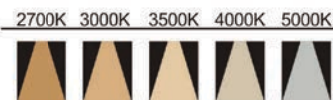

Product close-up