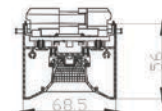

SL990C

MODEL CODE	Function	POWER(W)	LUMEN(LM)	SIZE(MM)	BEAN ANGLE
SL990C-LM15500040WX5R	Standard	50	6500	1420*68mm	120°
SL990C-LM15500040WX7V	0-10V Dimming	50	6500		
SL990C-LM15500040WX7D	DALI Dimming	50	6500		
SL990C-LM15500040WX5B	Standard+Max 12W Emergency+Battery	50	6500		
SL990C-LM15500040WX7E	Standard+Max 12W Emergency	50	6500