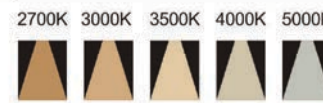

Strategic partners

Optical fittings

Product close-up

CCT

Light distribution curve

SLN

Product code	SLN52R06TA	SLN75R12TA
Power (W)	6W	12W
Lumen (Lm)	450	800
Size (mm)	Ø107*H78	Ø134*H99
Cut-off (mm)	Ø52	Ø75
Voltage	220-240V / 100-277V	
PF	>0.5	
CRI	83 / 90 / 95 / Thrive	
Color	Black / White / Customized	