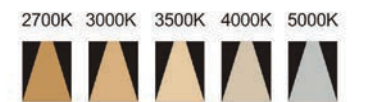

Strategic partners

Light distribution curve

Product close-up

Optical fittings

TLA2

Product code	TLA206520	TLA208330
Power (W)	20W	30W
Lumen (Lm)	1700	2500
Size (mm)	Ø65xH150	Ø83xH165
Voltage	220-240V / 100-277V	
PF	>0.9	
CRI	83 / 90 / 95 / Thrive	
Color	Black / White / Customized	