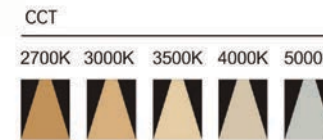

Light distribution curve