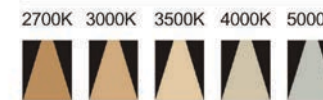

Strategic partners

Optical fittings

Product close-up

CCT

Light distribution curve

EVERYTHING

SLN

Product code	SLN55R206A	SLN75R212A
Power (W)	6W*2	12W*2
Lumen (Lm)	450*2	800*2
Size (mm)	Ø140*80*H84	Ø194*104*H108
Cut-off (mm)	Ø130*70	Ø182*92
Voltage	220-240V / 100-277V	
PF	>0.5	
CRI	83 / 90 / 95 / Thrive	
Color	Black / White / Customized	