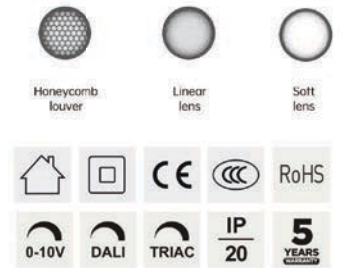

Optical fittings