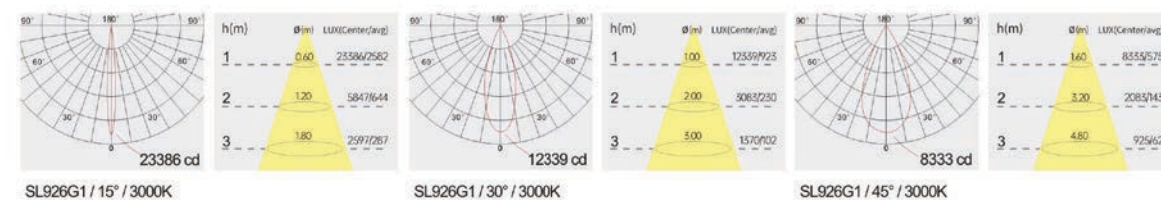

SL925G1

SL925G

Strategic partners

Light distribution curve

Product code	SL925G	SL925G0	SL925G1	SL925G2
Power (W)	40W	50W	50W	50W
Lumen (Lm)	4000	4000	5000	5000
Size (mm)	1192*67*45	1192*67*45	1192*67*45	1192*67*45
Cut-off (mm)	1181*55	1181*55	1181*55	1181*55
Voltage	220-240V / 100-277V			
PF	>0.9			
CRI	83 / 90 / 95 / Thrive			
Color	Black / White / Customized			