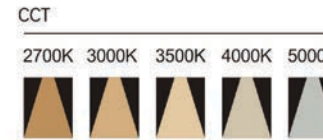

Strategic partners

LED
Driver