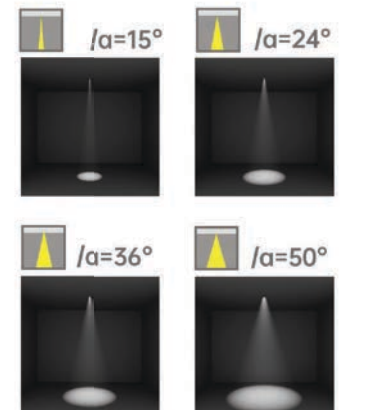

Strategic partners

Light distribution curve

Optical fittings

Product close-up

SMJ

Product code	SMJM04	SMJM05
Power (W)	15W	20W
Lumen (Lm)	1250	1750
Size (mm)	82*82*66	195x42x66
Voltage	220-240V / 100-277V	
PF	>0.9	
CRI	83 / 90 / 95 / Thrive	
Color	Black / White / Customized	