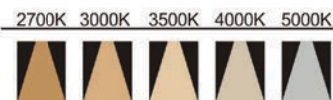

Strategic partners

Light distribution curve

Optical fittings

Product close-up

TLCB

Product code	TLCB06015	TLCB07524	TLCB09035
Power (W)	15W	24W	35W
Lumen (Lm)	1150	2200	3200
Size (mm)	Ø58xH138	Ø74xH160	Ø90xH180
Voltage	220-240V / 100-277V		
PF	>0.9		
CRI	83 / 90 / 95 / Thrive		
Color	Black / White / Customized		