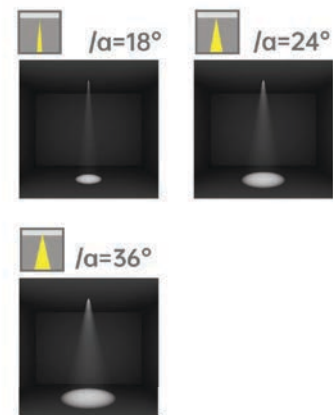

Strategic partners

Light distribution curve