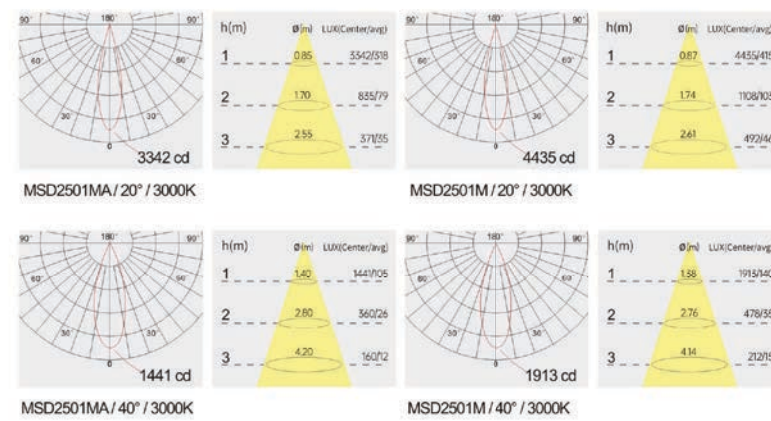

MSD

Product code	MSD2501MA	MSD2501M
Power (W)	10W	15W
Lumen (Lm)	800	1000
Size (mm)	75xH100	75xH152
Voltage	220-240V / 100-277V	
PF	>0.9	
CRI	83 / 90 / 95 / Thrive	
Color	Black / White / Customized	

Strategic partners

Light distribution curve

Optical fittings

Product close-up

MSD

Product code	MSD3001M	MSD4001M
Power (W)	20W	30W
Lumen (Lm)	1550	2100
Size (mm)	95xH152	115xH152
Voltage	220-240V / 100-277V	
PF	>0.9	
CRI	83 / 90 / 95 / Thrive	
Color	Black / White / Customized