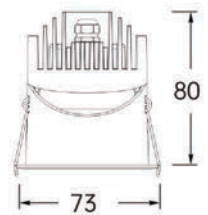

SLSA

Product code	SLSA05509	SLSA06512
Power (W)	9W	12W
Lumen (Lm)	600	800
Size (mm)	Ø62xH77	Ø73xH80
Cut-off (mm)	Ø55	Ø65
Voltage	220-240V / 100-277V	
PF	>0.9	
CRI	83 / 90 / 95 / Thrive	
Color	Black / White / Customized	

Strategic partners

CCT

Light distribution curve

SLSA

Product code	SLSA07515	SLSA09525	SLSA12035
Power (W)	15W	25W	35W
Lumen (Lm)	1100	2000	3000
Size (mm)	Ø84xH85	Ø103xH110	Ø130xH135
Cut-off (mm)	Ø75	Ø95	Ø120
Voltage	220-240V / 100-277V		
PF	>0.9		
CRI	83 / 90 / 95 / Thrive		
Color	Black / White / Customized		

Strategic partners

CCT

Light distribution curve