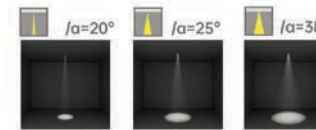

Strategic partners