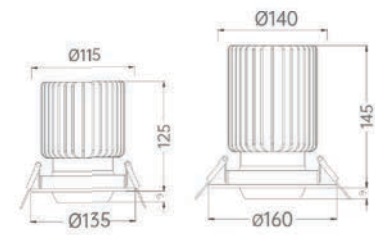

SLW

Product code	SLW095	SLW105
Power (W)	30W	40W
Lumen (Lm)	2900	3600
Size (mm)	Ø107x100	Ø125x120
Cut-off (mm)	Ø95	Ø105
Voltage	220-240V / 100-277V	
PF	>0.9	
CRI	83 / 90 / 95 / Thrive	
Color	Black / White / Customized	

Strategic partners

Light distribution curve

Optical fittings

Product close-up

SLW

Product code	SLW115	SLW140
Power (W)	50W	60W
Lumen (Lm)	4800	5400
Size (mm)	Ø135x125	Ø160x145
Cut-off (mm)	Ø115	Ø140
Voltage	220-240V / 100-277V	
PF	>0.9	
CRI	83 / 90 / 95 / Thrive	
Color	Black / White / Customized	

Strategic partners

Light distribution curve

Optical fittings

Product close-up