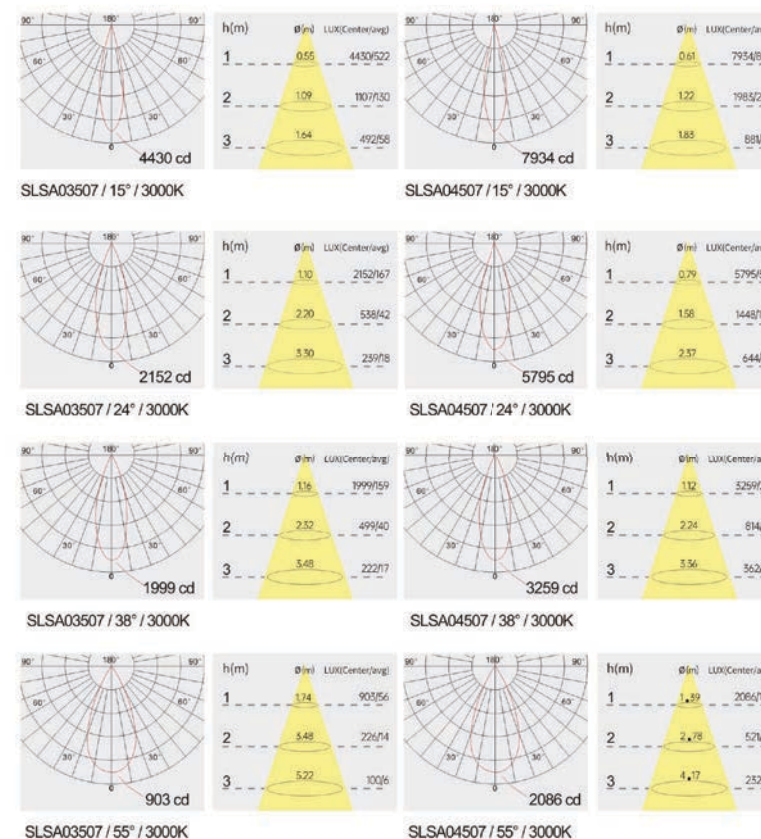

Strategic partners

Product close-up

CCT

Light distribution curve

SLSA

Product code	SLSA05509	SLSA06512
Power (W)	9W	12W
Lumen (Lm)	600	800
Size (mm)	Ø62xH77	Ø73xH80
Cut-off (mm)	Ø55	Ø65
Voltage	220-240V / 100-277V	
PF	>0.9	
CRI	83 / 90 / 95 / Thrive	
Color	Black / White / Customized	