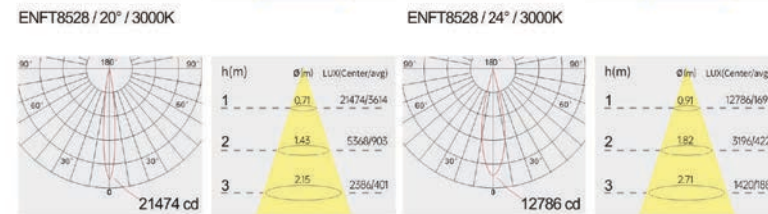

Strategic partners

Light distribution curve

Optical fittings

Product close-up