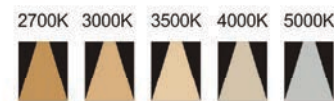

Strategic partners

Light distribution curve

Optical fittings

Product close-up

SLW

Product code	SLW115	SLW140
Power (W)	50W	60W
Lumen (Lm)	4800	5400
Size (mm)	Ø135x125	Ø160x145
Cut-off (mm)	Ø115	Ø140
Voltage	220-240V / 100-277V	
PF	>0.9	
CRI	83 / 90 / 95 / Thrive	
Color	Black / White / Customized	