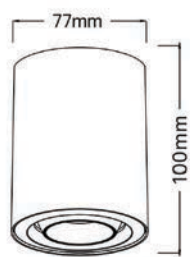

Optical fittings

Product code	STKMRA12	STKMRB12	STKMRC12	STKMRA12
Power (W)	12W	12W	12W	12W
Lumen (Lm)	800	600	700	900
Size (mm)	Ø77xH100	Ø77xH100	Ø77xH100	Ø77xH100
Voltage	220-240V / 100-277V			
PF	>0.5			
CRI	83 / 90 / 95 / Thrive			
Color	Black / White / Customized			

Strategic partners

Light distribution curve

Product code	STKMSA12	STKMSB12	STKMSC12	STKMSD12
Power (W)	12W	12W	12W	12W
Lumen (Lm)	800	600	700	900
Size (mm)	Ø77x77xH100	Ø77x77xH100	Ø77x77xH100	Ø77x77xH100
Voltage	220-240V / 100-277V			
PF	>0.5			
CRI	83 / 90 / 95 / Thrive			
Color	Black / White / Customized			

Strategic partners

Light distribution curve

Optical fittings