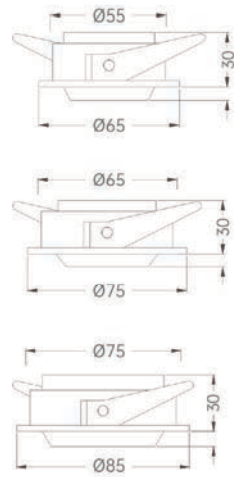

SLU

Product code	SLU05506	SLU06509	SLU07512
Power (W)	6W	9W	12W
Lumen (Lm)	450	600	950
Size (mm)	Ø65xH30	Ø75xH30	Ø85xH30
Cut-off (mm)	Ø55	Ø65	Ø75
Voltage	220-240V / 100-277V		
PF	>0.9		
CRI	83 / 90 / 95 / Thrive		
Color	Black / White / Customized		

Strategic partners

CCT

Light distribution curve

SLFS

Product code	SLFS1030
Power (W)	30W
Lumen (Lm)	2600
Size (mm)	Ø110xH140
Cut-off (mm)	Ø100
Voltage	220-240V / 100-277V
PF	>0.9
CRI	83 / 90 / 95 / Thrive
Color	Black / White / Customized

Strategic partners

Light distribution curve

Optical fittings

Product close-up