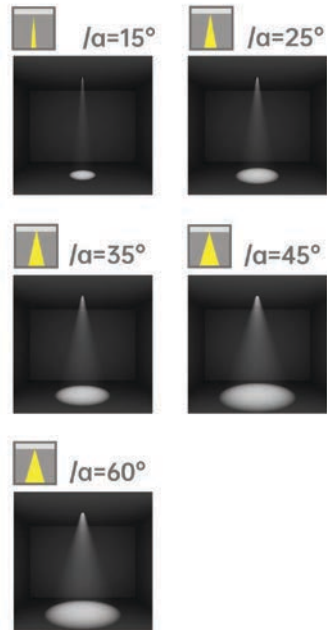

Strategic partners

Light distribution curve

Optical fittings

Product close-up

SLOB

Product code	OB-602AT	OB-602CT
Power (W)	6W	6W
Lumen (Lm)	400	400
Size (mm)	87x79x55	102x102x72
Cut-off (mm)	88x50	103x74
Voltage	220-240V / 100-277V	
PF	>0.9	
CRI	83 / 90 / 95 / Thrive	
Color	Black / White / Customized	