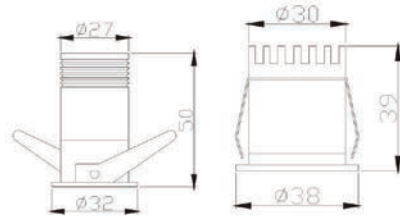

Strategic partners

Light distribution curve

Optical fittings

Product close-up

SLT

Product code	SLT40	SLT50	SLT60
Power (W)	5W	7W	9W
Lumen (Lm)	280	400	500
Size (mm)	Ø45xH51	Ø57xH67	Ø70xH79
Cut-off (mm)	Ø40	Ø50	Ø60
Voltage	220-240V / 100-277V		
PF	>0.5		
CRI	83 / 90 / 95 / Thrive		
Color	Black / White / Customized		