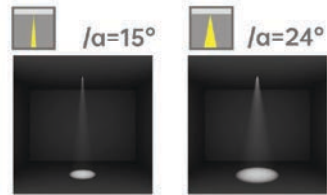

Strategic partners

Light distribution curve

Optical fittings

Product close-up

SMJ

Product code	SMJM04	SMJM05
Power (W)	15W	20W
Lumen (Lm)	1250	1750
Size (mm)	82*82*66	195x42x66
Voltage	220-240V / 100-277V	
PF	>0.9	
CRI	83 / 90 / 95 / Thrive	
Color	Black / White / Customized	