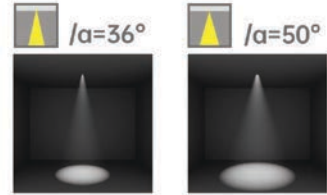

Strategic partners

Light distribution curve

Optical fittings

Product close-up

SMJ

Product code	SMJM04	SMJM05
Power (W)	15W	20W
Lumen (Lm)	1250	1750
Size (mm)	82*82*66	195x42x66
Voltage	220-240V / 100-277V	
PF	>0.9	
CRI	83 / 90 / 95 / Thrive	
Color	Black / White / Customized	