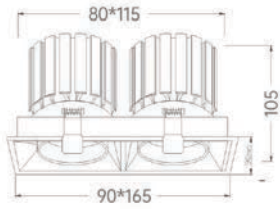

Strategic partners

Light distribution curve

Optical fittings

Product close-up

SLF

Product code	SLF06010S2	SLF08015S2
Power (W)	10W*2	15W*2
Lumen (Lm)	450*2	700*2
Size (mm)	70x125x86	90x165x105
Cut-off (mm)	60x115	80x155
Voltage	220-240V / 100-277V	
PF	>0.9	
CRI	83 / 90 / 95 / Thrive	
Color	Black / White / Customized	