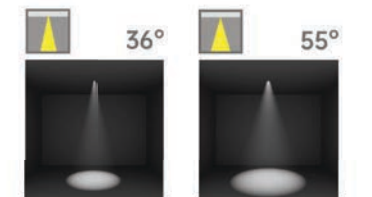

Strategic partners

Light distribution curve

Product close-up

Optical fittings

TLA2

Product code	TLA206520	TLA208330
Power (W)	20W	30W
Lumen (Lm)	1700	2500
Size (mm)	Ø65xH150	Ø83xH165
Voltage	220-240V / 100-277V	
PF	>0.9	
CRI	83 / 90 / 95 / Thrive	
Color	Black / White / Customized	