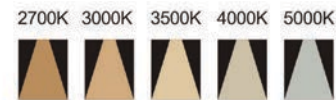

Strategic partners

Light distribution curve

Optical fittings

Product code	STKTA12	STKTB12	STKTC12	STKTD12
Power (W)	12W	12W	12W	12W
Lumen (Lm)	800	600	700	900
Size (mm)	Ø85xH57	Ø85xH57	Ø85xH57	Ø85xH57
Cut-off (mm)	Ø75	Ø75	Ø75	Ø75
Voltage	220-240V / 100-277V			
PF	>0.5			
CRI	83 / 90 / 95 / Thrive			
Color	Black / White / Customized			