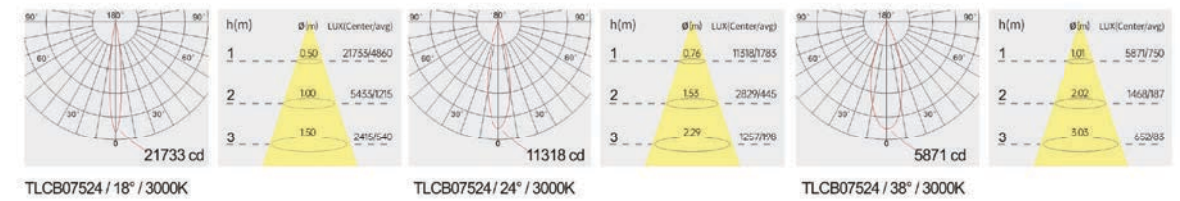

Light distribution curve