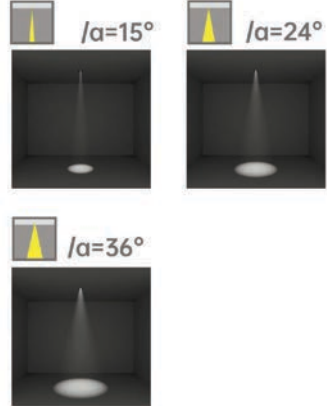

Strategic partners

Optical fittings

Product close-up

CCT

Light distribution curve

SLN

Product code	SLN95R220TA	SLN120R230TA
Power (W)	20W*2	30W*2
Lumen (Lm)	1800*2	2600*2
Size (mm)	Ø293*108*H131	Ø351*133*H161
Cut-off (mm)	Ø226*113	Ø282*138
Voltage	220-240V / 100-277V	
PF	>0.9	
CRI	83 / 90 / 95 / Thrive	
Color	Black / White / Customized	