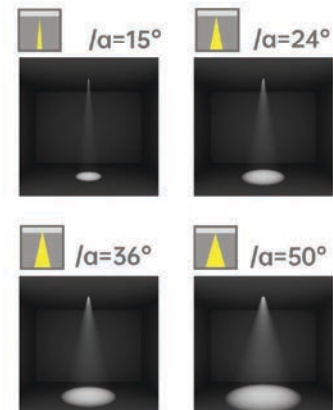

SMJ

Product code	SMJT09	SMJT10
Power (W)	36W	40W
Lumen (Lm)	3100	3500
Size (mm)	L128x128xH56	L393x51.5xH56
Cut-off (mm)	120x120	386x43
Voltage	220-240V / 100-277V	
PF	>0.9	
CRI	83 / 90 / 95 / Thrive	
Color	Black / White / Customized	

Strategic partners

Light distribution curve

Optical fittings

Product close-up

SMJ

Product code	SMJM01	SMJM03
Power (W)	5W	12W
Lumen (Lm)	350	1050
Size (mm)	42x42x66	120x42x66
Voltage	220-240V / 100-277V	
PF	>0.5	
CRI	83 / 90 / 95 / Thrive	
Color	Black / White / Customized	

Strategic partners

Light distribution curve

Optical fittings

Product close-up