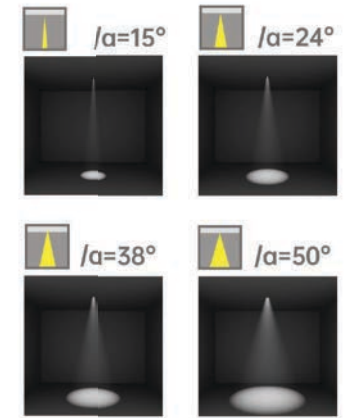

TLKB

Product code	TLKB030
Power (W)	30W
Lumen (Lm)	2500
Size (mm)	Ø240x45x160
Voltage	220-240V / 100-277V
PF	>0.9
CRI	83 / 90 / 95 / Thrive
Color	Black / White / Customized

Strategic partners

Light distribution curve

Product close-up

TLKC

Product code	TLKC060
Power (W)	30W*2
Lumen (Lm)	2500*2
Size (mm)	Ø405x45x160
Voltage	220-240V / 100-277V
PF	>0.9
CRI	83 / 90 / 95 / Thrive
Color	Black / White / Customized

Strategic partners

Light distribution curve

Product close-up