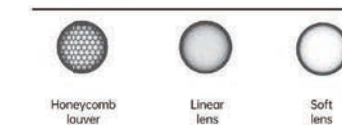

Strategic partners

Light distribution curve

Product close-up

Optical fittings

TLA2

Product code	TLA206520	TLA208330
Power (W)	20W	30W
Lumen (Lm)	1700	2500
Size (mm)	Ø65xH150	Ø83xH165
Voltage	220-240V / 100-277V	
PF	>0.9	
CRI	83 / 90 / 95 / Thrive	
Color	Black / White / Customized	