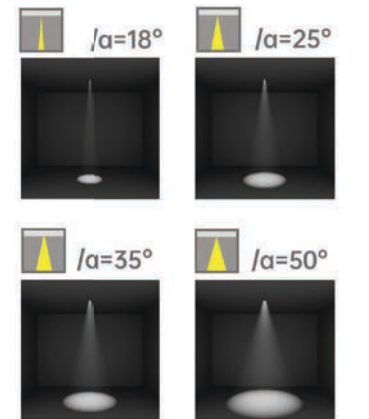

Strategic partners

Light distribution curve

Optical fittings

Product close-up

SLF

Product code	SLF06010S	SLF08015S
Power (W)	10W	15W
Lumen (Lm)	450	700
Size (mm)	70x70x86	90x90x105
Cut-off (mm)	60x60	80x80
Voltage	220-240V / 100-277V	
PF	>0.9	
CRI	83 / 90 / 95 / Thrive	
Color	Black / White / Customized	