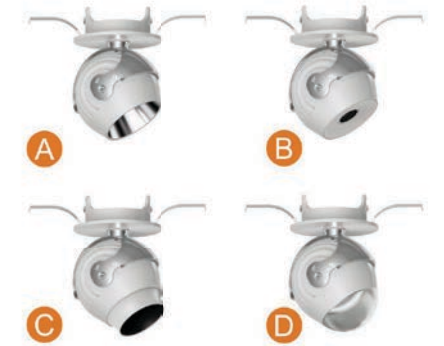

Strategic partners

Light distribution curve