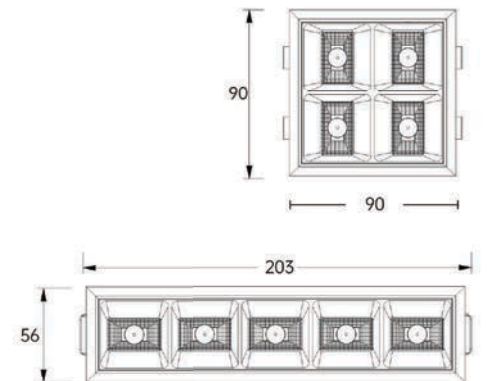

Strategic partners

Light distribution curve