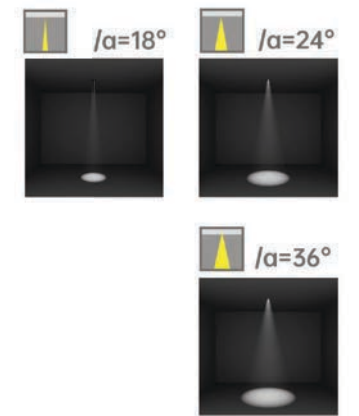

TLA3

Product code	TLA305515	TLA306520
Power (W)	15W	20W
Lumen (Lm)	1000	1600
Size (mm)	Ø55xH169	Ø65xH185
Voltage	220-240V / 100-277V	
PF	>0.9	
CRI	83 / 90 / 95 / Thrive	
Color	Black / White / Customized	

Strategic partners

Light distribution curve

Optical fittings

Product close-up

TLA3

Product code	TLA308330	TLA309540
Power (W)	30W	40W
Lumen (Lm)	2500	3600
Size (mm)	Ø83xH215	Ø95xH238
Voltage	220-240V / 100-277V	
PF	>0.9	
CRI	83 / 90 / 95 / Thrive	
Color	Black / White / Customized	

Strategic partners

Light distribution curve

Optical fittings

Product close-up