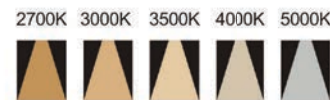

Strategic partners

Light distribution curve

Optical fittings

Product close-up

SLOB

Product code	OB-1204AT	OB-1204CT
Power (W)	12W	12W
Lumen (Lm)	800	800
Size (mm)	170x79x55	185x102x72
Cut-off (mm)	170x50	187x74
Voltage	220-240V / 100-277V	
PF	>0.9	
CRI	83 / 90 / 95 / Thrive	
Color	Black / White / Customized	