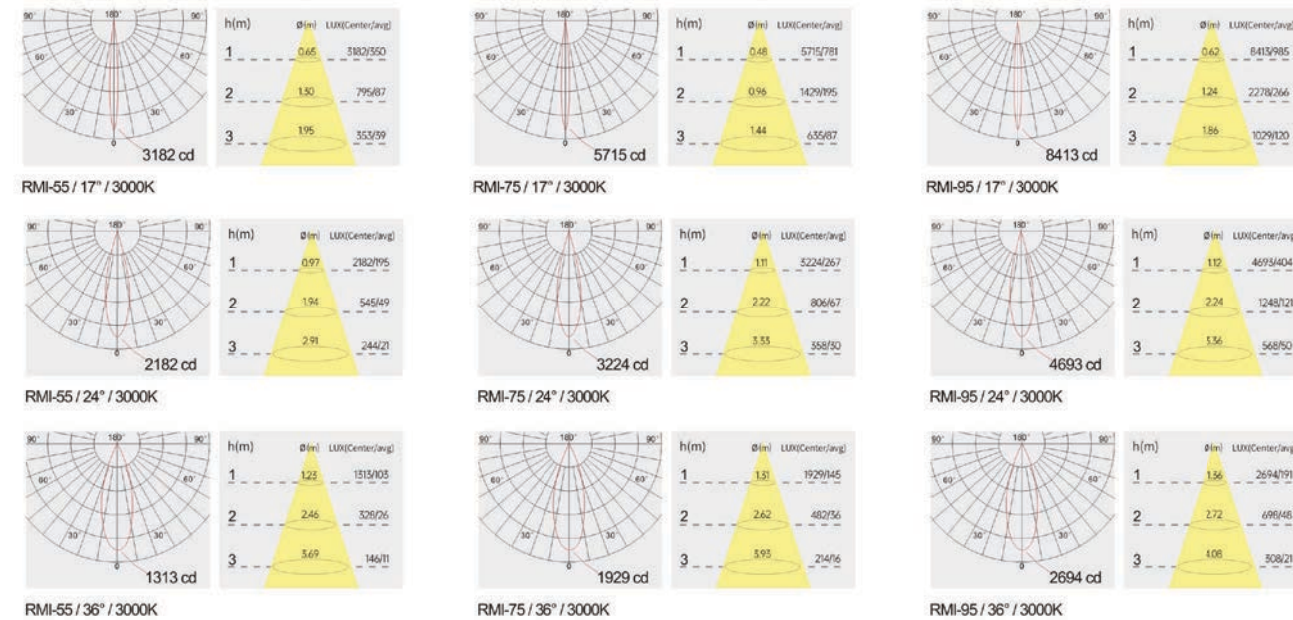

Light distribution curve

CHANGE, SO EASY

It is easy to disassemble and assemble, and can be changed the light source module according to different lighting needs.

In the same space, it can also meet the needs of lighting efficiency by replacing the corresponding light source module without re-opening the hole.