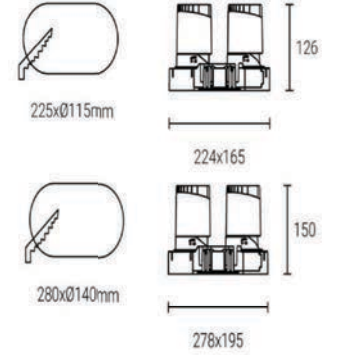

Strategic partners

Optical fittings

Product close-up

CCT

Light distribution curve

SLN

Product code	SLN95R220TA	SLN120R230TA
Power (W)	20W*2	30W*2
Lumen (Lm)	1800*2	2600*2
Size (mm)	Ø293*108*H131	Ø351*133*H161
Cut-off (mm)	Ø226*113	Ø282*138
Voltage	220-240V / 100-277V	
PF	>0.9	
CRI	83 / 90 / 95 / Thrive	
Color	Black / White / Customized	