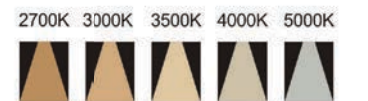

Strategic partners

Light distribution curve

Optical fittings

Product close-up

SLK

Product code	SLKS312	SLKS412
Power (W)	12W*3	12W*4
Lumen (Lm)	950*3	950*4
Size (mm)	295x100x100	195x195x120
Voltage	220-240V / 100-277V	
PF	>0.5	
CRI	83 / 90 / 95 / Thrive	
Color	Black / White / Customized	