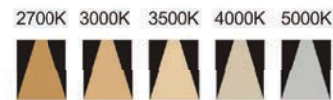

Strategic partners

Light distribution curve

SMXT25 / 28° / 3000K

SMXT25 / 36° / 3000K

Optical fittings

Product close-up

SMX

Product code	SMXM04	SMXM09
Power (W)	5W	10W
Lumen (Lm)	350	700
Size (mm)	62x62x62	81x81x81
Cut-off (mm)	62x62x62	81x81x81
Voltage	220-240V / 100-277V	
PF	>0.9	
CRI	83 / 90 / 95 / Thrive	
Color	Black / White / Customized	