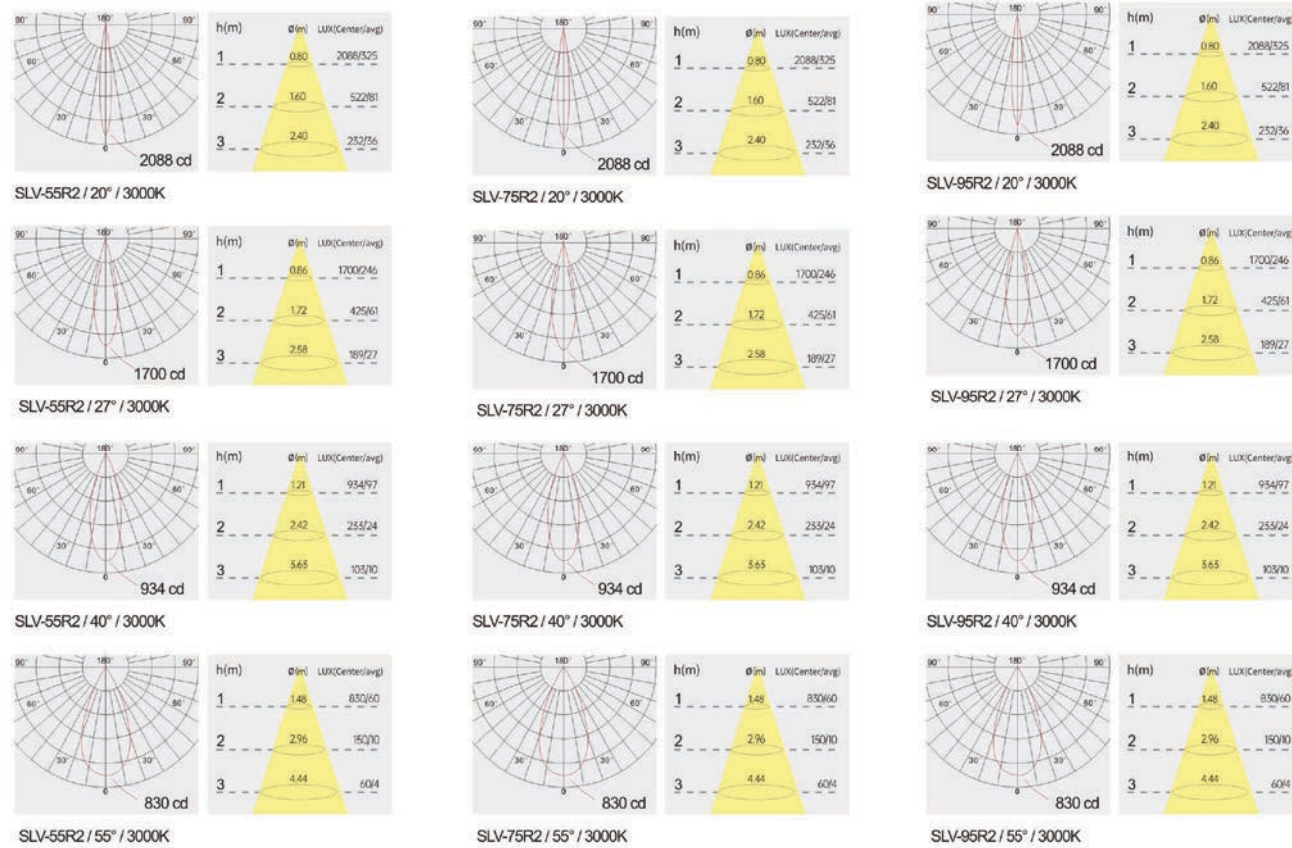

Strategic partners

Optical fittings

Product close-up

CCT

Light distribution curve

Product code	SLV-55R2T	SLV-75R2T	SLV-95R2T
Power (W)	7W*2	12W*2	20W*2
Lumen (Lm)	450*2	850*2	1850*2
Size (mm)	Ø126xH65	Ø178xH88	Ø222xH118
Cut-off (mm)	Ø129xH68	Ø180xH91	Ø225xH111
Voltage	220-240V / 100-277V		
PF	>0.5 / >0.9		
CRI	83 / 90 / 95 / Thrive		
Color	Black / White / Customized		