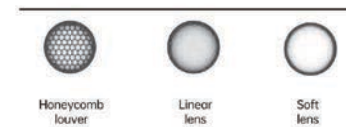

Strategic partners

Light distribution curve

Product close-up

Optical fittings

TLA2

Product code	TLA29540	TLA210550
Power (W)	40W	50W
Lumen (Lm)	3400	4200
Size (mm)	Ø95xH175	Ø105xH180
Voltage	220-240V / 100-277V	
PF	>0.9	
CRI	83 / 90 / 95 / Thrive	
Color	Black / White / Customized	