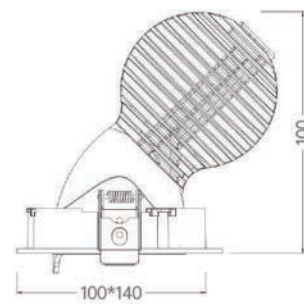

Light distribution curve