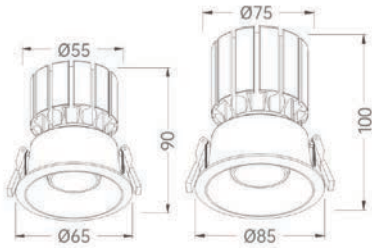

Strategic partners

Light distribution curve

Optical fittings

Product close-up

SLF

Product code	SLF05510R	SLF07515R
Power (W)	10W	15W
Lumen (Lm)	450	700
Size (mm)	Ø65xH90	Ø85xH100
Cut-off (mm)	Ø55	Ø75
Voltage	220-240V / 100-277V	
PF	>0.9	
CRI	83 / 90 / 95 / Thrive	
Color	Black / White / Customized	