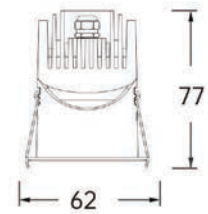

SLSA

Product code	SLSA05509	SLSA06512
Power (W)	9W	12W
Lumen (Lm)	600	800
Size (mm)	Ø62xH77	Ø73xH80
Cut-off (mm)	Ø55	Ø65
Voltage	220-240V / 100-277V	
PF	>0.9	
CRI	83 / 90 / 95 / Thrive	
Color	Black / White / Customized	

Strategic partners

CCT

Light distribution curve

SLSA

Product code	SLSA07515	SLSA09525	SLSA12035
Power (W)	15W	25W	35W
Lumen (Lm)	1100	2000	3000
Size (mm)	Ø84xH85	Ø103xH110	Ø130xH135
Cut-off (mm)	Ø75	Ø95	Ø120
Voltage	220-240V / 100-277V		
PF	>0.9		
CRI	83 / 90 / 95 / Thrive		
Color	Black / White / Customized		

Strategic partners

CCT

Light distribution curve