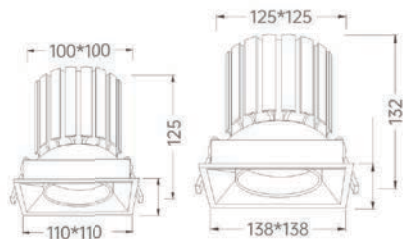

Strategic partners

Light distribution curve

Optical fittings

Product close-up

SLF

Product code	SLF06010S2	SLF08015S2
Power (W)	10W*2	15W*2
Lumen (Lm)	450*2	700*2
Size (mm)	70x125x86	90x165x105
Cut-off (mm)	60x115	80x155
Voltage	220-240V / 100-277V	
PF	>0.9	
CRI	83 / 90 / 95 / Thrive	
Color	Black / White / Customized	