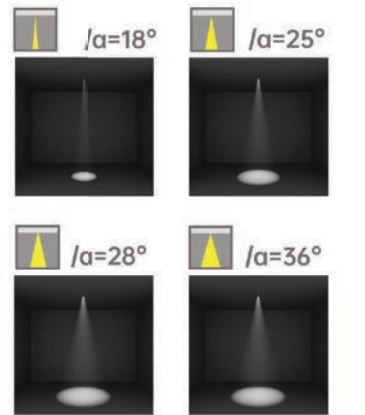

SMJ

Product code	SMJT01	SMJT03
Power (W)	5W	12W
Lumen (Lm)	350	1050
Size (mm)	L51.5x51.5xH56	L127x51.5xH56
Cut-off (mm)	43x43	120x43
Voltage	220-240V / 100-277V	
PF	>0.9	
CRI	83 / 90 / 95 / Thrive	
Color	Black / White / Customized	

Strategic partners

Light distribution curve

SMJ

Product code	SMJT04	SMJT05
Power (W)	15W	20W
Lumen (Lm)	1250	1750
Size (mm)	L90x90xH56	L203x51.5xH56
Cut-off (mm)	82x82	196x43
Voltage	220-240V / 100-277V	
PF	>0.9	
CRI	83 / 90 / 95 / Thrive	
Color	Black / White / Customized	

Strategic partners

Light distribution curve