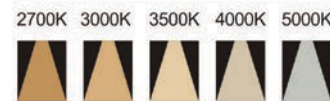

NMP

Product code	NMP-1200	NMP-1300	NMP-1500
Power (W)	20W	30W	40W
Lumen (Lm)	1850	2600	3800
Size (mm)	Ø120xH131	Ø135xH163	Ø150xH176
Cut-off (mm)	Ø110	Ø125	Ø140
Voltage	220-240V / 100-277V		
PF	>0.9		
CRI	83 / 90 / 95 / Thrive		
Color	Black / White / Customized		

Strategic partners

LED
Driver

CCT

Light distribution curve

NMP

Product code	NMP-1210	NMP-1310	NMP-1510
Power (W)	20W	30W	40W
Lumen (Lm)	1600	2600	3800
Size (mm)	120x120x131	135x135x163	150x150x176
Cut-off (mm)	110x110	125x125	140x140
Voltage	220-240V / 100-277V		
PF	>0.9		
CRI	83 / 90 / 95 / Thrive		
Color	Black / White / Customized		

Strategic partners

LED
Driver

CCT

Light distribution curve