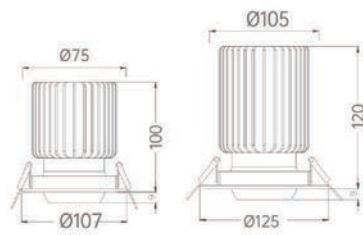

SLW

Product code	SLW095	SLW105
Power (W)	30W	40W
Lumen (Lm)	2900	3600
Size (mm)	Ø107x100	Ø125x120
Cut-off (mm)	Ø95	Ø105
Voltage	220-240V / 100-277V	
PF	>0.9	
CRI	83 / 90 / 95 / Thrive	
Color	Black / White / Customized	

Strategic partners

Light distribution curve

Optical fittings

Product close-up

SLW

Product code	SLW115	SLW140
Power (W)	50W	60W
Lumen (Lm)	4800	5400
Size (mm)	Ø135x125	Ø160x145
Cut-off (mm)	Ø115	Ø140
Voltage	220-240V / 100-277V	
PF	>0.9	
CRI	83 / 90 / 95 / Thrive	
Color	Black / White / Customized	

Strategic partners

Light distribution curve

Optical fittings

Product close-up