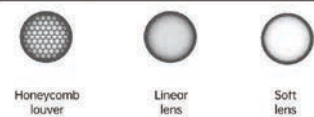

Optical fittings