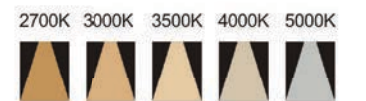

Product close-up