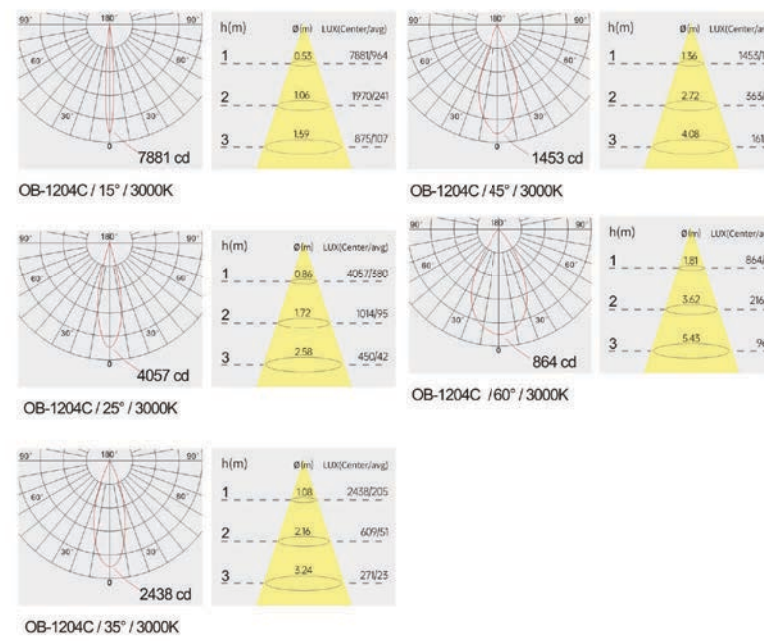

Strategic partners

Light distribution curve

Optical fittings

Product close-up