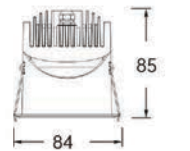

Light distribution curve