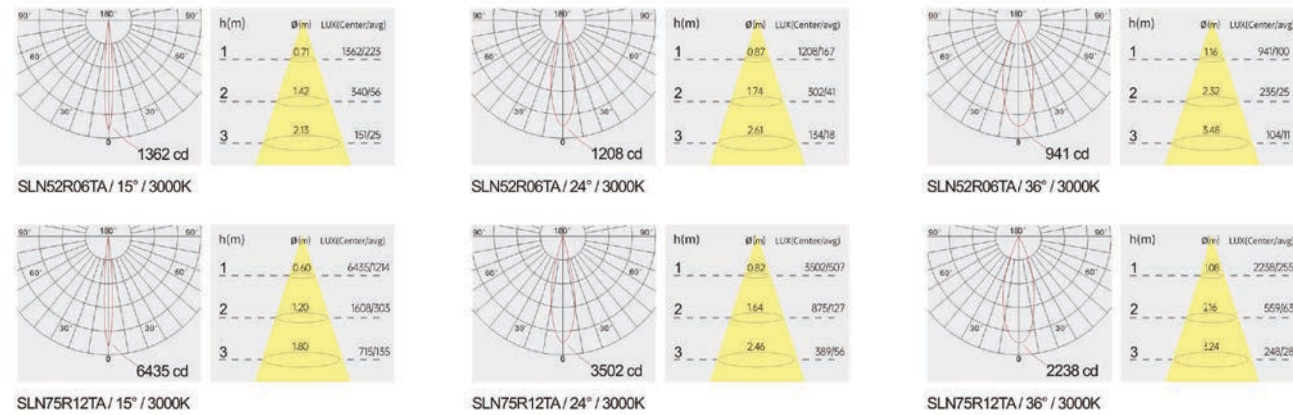

Strategic partners

Optical fittings

Product close-up

CCT

Light distribution curve

SLN

Product code	SLN95R20TA	SLN120R30TA
Power (W)	20W	30W
Lumen (Lm)	1800	2600
Size (mm)	Ø162*H125	Ø185*H140
Cut-off (mm)	Ø95	Ø120
Voltage	220-240V / 100-277V	
PF	>0.9	
CRI	83 / 90 / 95 / Thrive	
Color	Black / White / Customized	