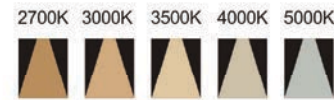

Strategic partners

Light distribution curve

Optical fittings

Product close-up

SLK

Product code	SLKS312	SLKS412
Power (W)	12W*3	12W*4
Lumen (Lm)	950*3	950*4
Size (mm)	295x100x100	195x195x120
Voltage	220-240V / 100-277V	
PF	>0.5	
CRI	83 / 90 / 95 / Thrive	
Color	Black / White / Customized	