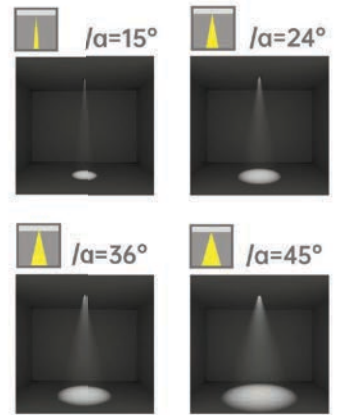

Strategic partners

Light distribution curve