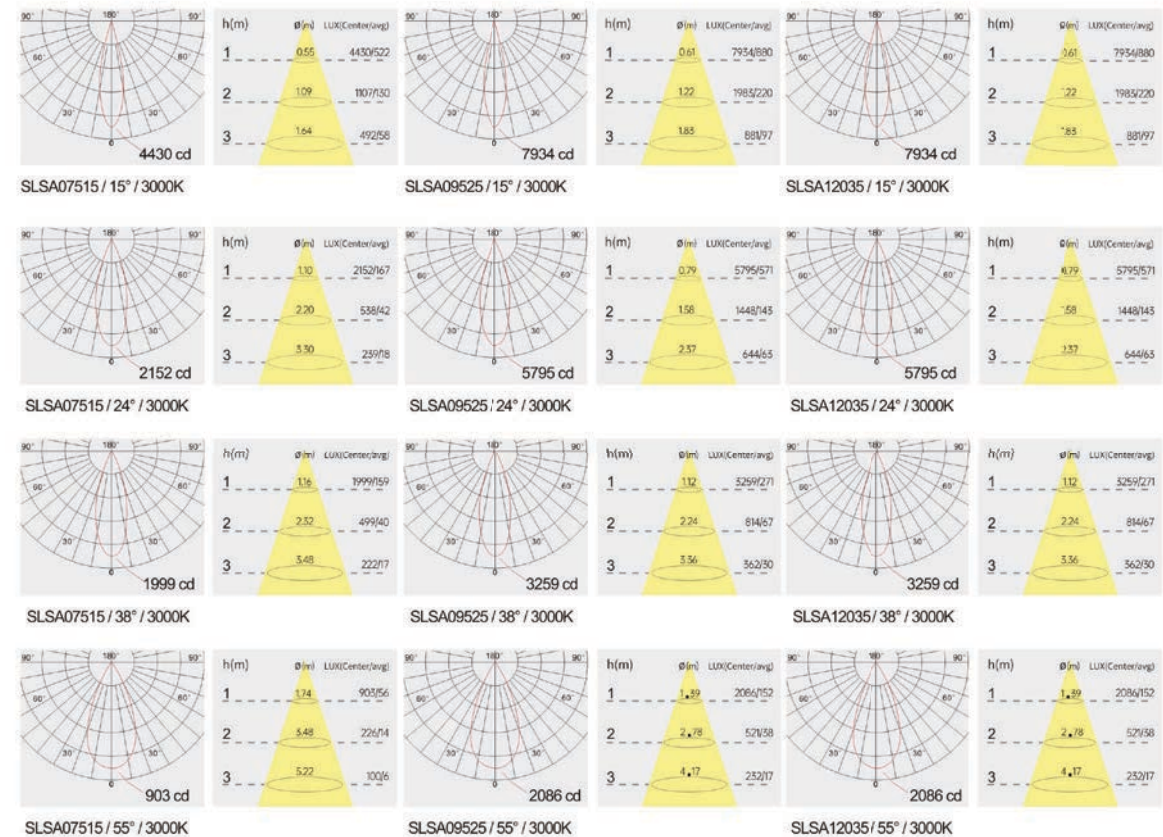

CCT

Light distribution curve