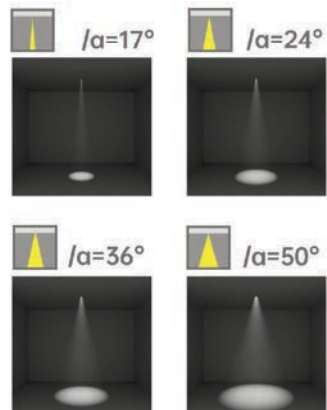

SLK

Product code	SLKS106	SLKS112
Power (W)	6W	12W
Lumen (Lm)	500	950
Size (mm)	75x75x70	100x100x100
Voltage	220-240V / 100-277V	
PF	>0.5	
CRI	83 / 90 / 95 / Thrive	
Color	Black / White / Customizec	

Strategic partners

Light distribution curve

Optical fittings

Product close-up

SLK

Product code	SLKS206	SLKS212
Power (W)	6W*2	12W*2
Lumen (Lm)	500*2	950*2
Size (mm)	145x75x70	195x100x100
Voltage	220-240V / 100-277V	
PF	>0.5	
CRI	83 / 90 / 95 / Thrive	
Color	Black / White / Customized	

Strategic partners

Light distribution curve

Optical fittings

Product close-up