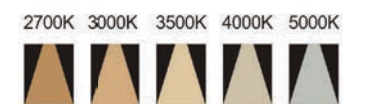

Light distribution curve