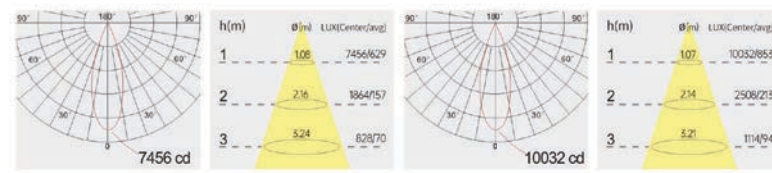

Strategic partners

Light distribution curve

Optical fittings

Product close-up