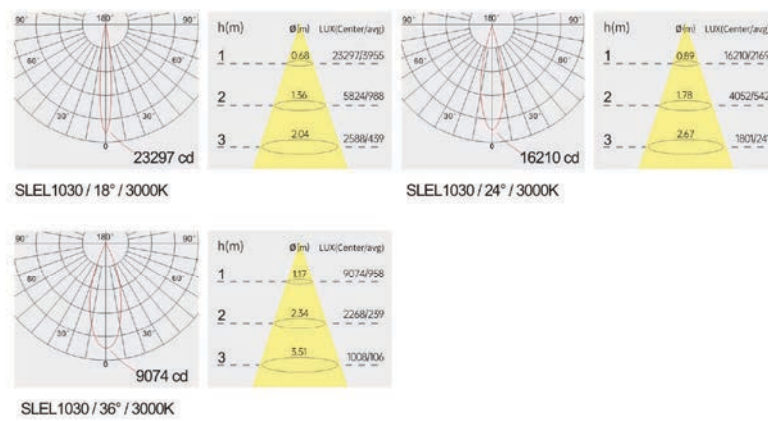

SLEL

Product code	SLEL1030
Power (W)	30W
Lumen (Lm)	2600
Size (mm)	Ø110x140
Cut-off (mm)	Ø100
Voltage	220-240V / 100-277V
PF	>0.9
CRI	83 / 90 / 95 / Thrive
Color	Black / White / Customized

Strategic partners

Light distribution curve