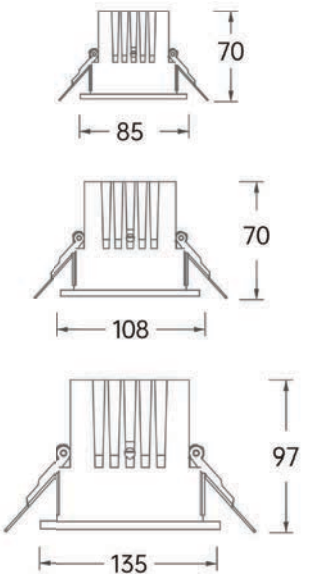

Strategic partners

Light distribution curve

Optical fittings

Product close-up

SLE

Product code	SLE07510	SLE09520	SLE12530
Power (W)	10W	20W	30W
Lumen (Lm)	600	1500	2200
Size (mm)	Ø85xH70	Ø108xH70	Ø135xH97
Cut-off (mm)	Ø75	Ø95	Ø125
Voltage	220-240V / 100-277V		
PF	>0.9		
CRI	83 / 90 / 95 / Thrive		
Color	Black / White / Customized		

Strategic partners

Light distribution curve

Optical fittings

Product close-up

MSC1

Product code	MSC109010	MSC113020
Power (W)	10W	20W
Lumen (Lm)	600	1600
Size (mm)	Ø90xH90	Ø130xH155
Voltage	220-240V / 100-277V	
PF	>0.9	
CRI	83 / 90 / 95 / Thrive	
Color	Black / White / Customized ↓	