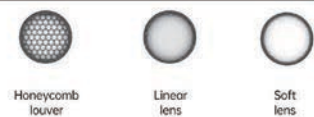

Optical fittings