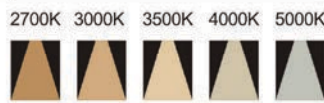

Strategic partners

Optical fittings

Product close-up

CCT

Light distribution curve

Product code	SLN95R20A	SLN120R30A
Power (W)	20W	30W
Lumen (Lm)	1800	2600
Size (mm)	Ø106*H125	Ø106*H149
Cut-off (mm)	Ø95	Ø120
Voltage	220-240V / 100-277V	
PF	>0.9	
CRI	83 / 90 / 95 / Thrive	
Color	Black / White / Customized	