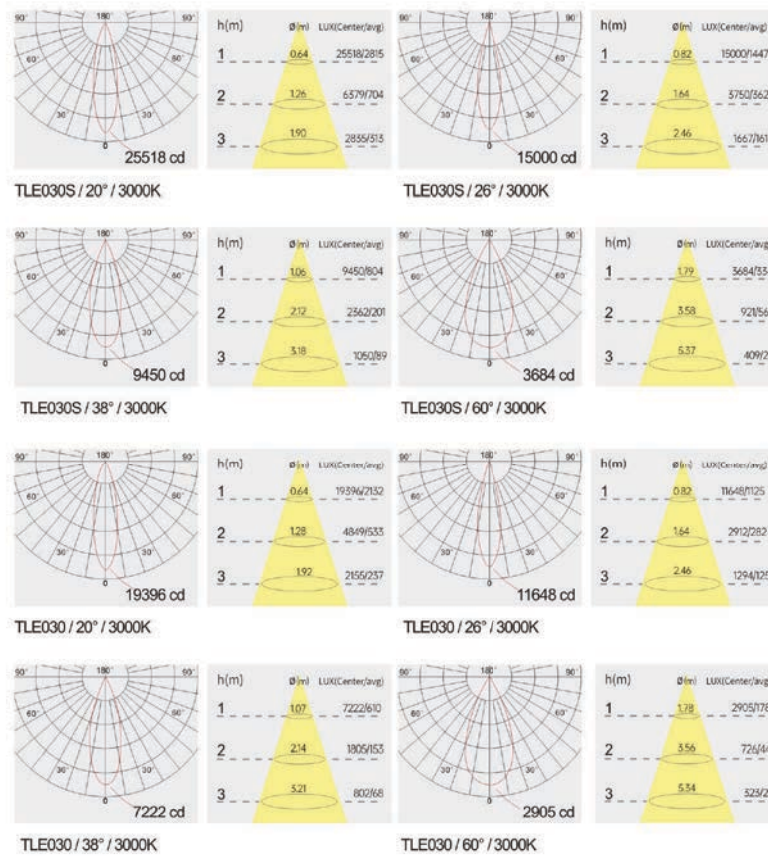

TLE

Product code	TLE030S	TLE030
Power (W)	30W	30W
Lumen (Lm)	3750	3000
Size (mm)	Ø82xH120	
Voltage	220-240V / 100-277V	
PF	>0.9	
CRI	F90	83 / 90 / 95 / Thrive
Color	Black / White / Customized	

Strategic partners

Light distribution curve