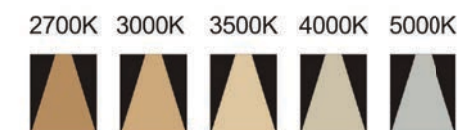

Product code	SL925	SL9250	SL9251	SL9252
Power (W)	40W	50W	50W	50W
Lumen (Lm)	4000	5000	5000	5000
Size (mm)	1185*55*80	1185*55*80	1185*55*80	1185*55*80
Voltage	220-240V / 100-277V			
PF	>0.9			
CRI	83 / 90 / 95 / Thrive			
Color	Black / White / Customized