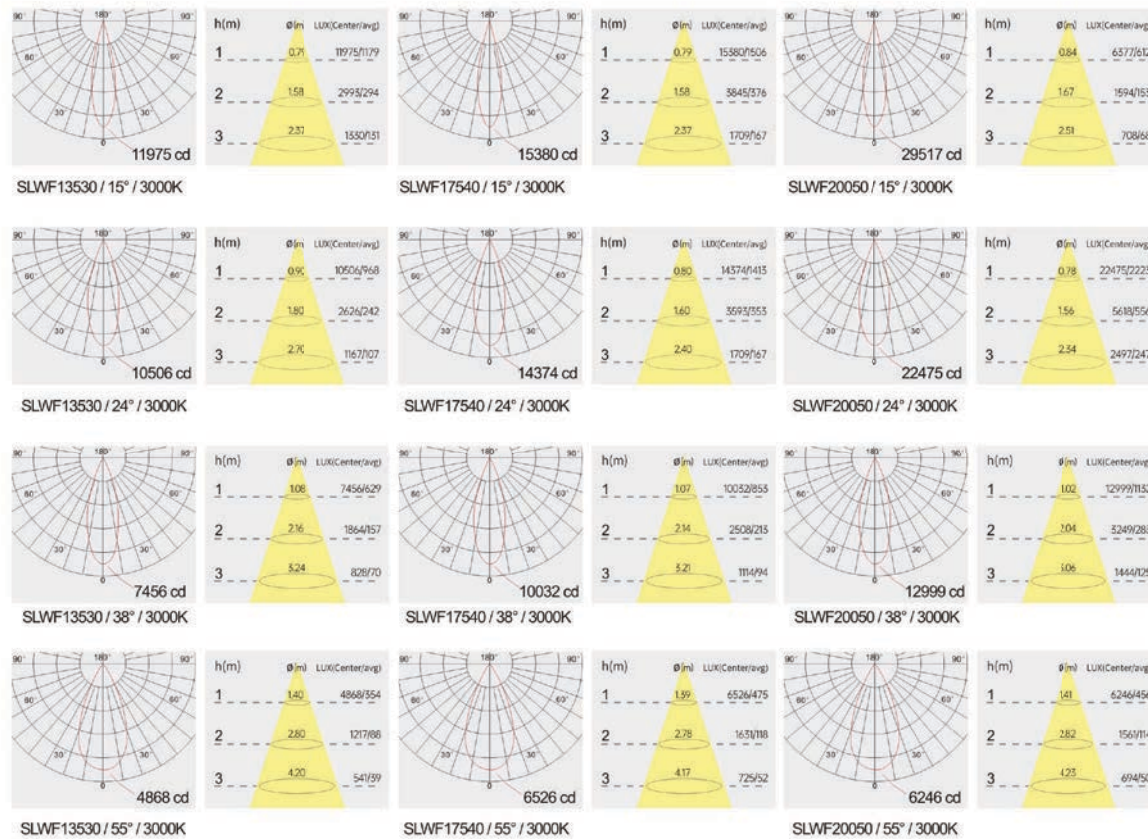

Light distribution curve

Multiple splicing wall wash

Seamless splicing wall washing, light spot uniform transition, no bright and dark stripes