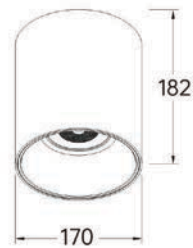

Strategic partners

Light distribution curve

Optical fittings

Product close-up

MSD

Product code	MSD5001M	MSD6001M
Power (W)	40W	60W
Lumen (Lm)	3250	4300
Size (mm)	Ø140xH162	Ø170xH182
Voltage	220-240V / 100-277V	
PF	>0.9	
CRI	83 / 90 / 95 / Thrive	
Color	Black / White / Customized	