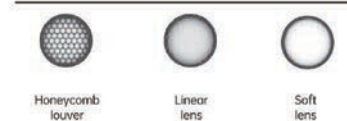

Optical fittings