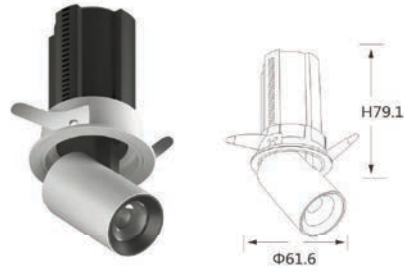

Stretchable spotlight,
Flexible application, Smooth pull feeling

SL-105

SL-106

Product code	SLV-55R1	SLV-75R1	SLV-95R1
Power (W)	7W	12W	20W
Lumen (Lm)	450	850	1850
Size (mm)	Ø62x86	Ø84x104	Ø110x127
Cut-off (mm)	Ø55	Ø75	Ø95
Voltage	220-240V / 100-277V		
PF	>0.5 / >0.9		
CRI	83 / 90 / 95 / Thrive		
Color	Black / White / Customized		