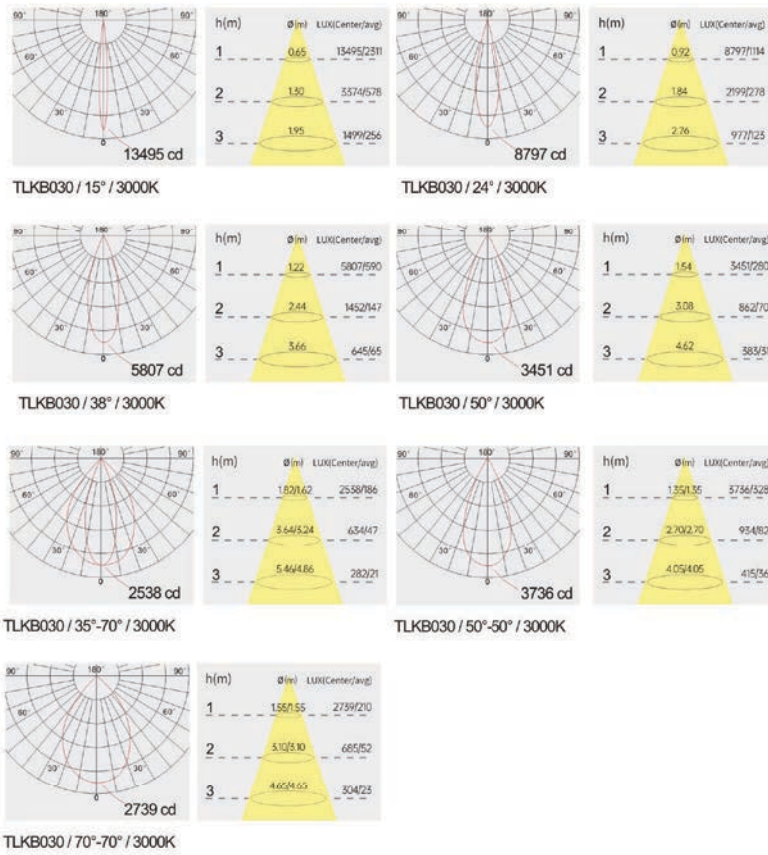

TLKB

Product code	TLKB030
Power (W)	30W
Lumen (Lm)	2500
Size (mm)	Ø240x45x160
Voltage	220-240V / 100-277V
PF	>0.9
CRI	83 / 90 / 95 / Thrive
Color	Black / White / Customized

Strategic partners

Light distribution curve

Product close-up