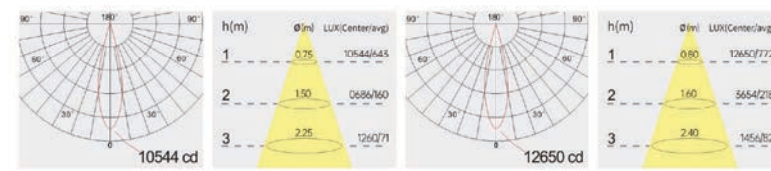

MSE17550 / 24° / 3000K

MSE15035 / 24° / 3000K