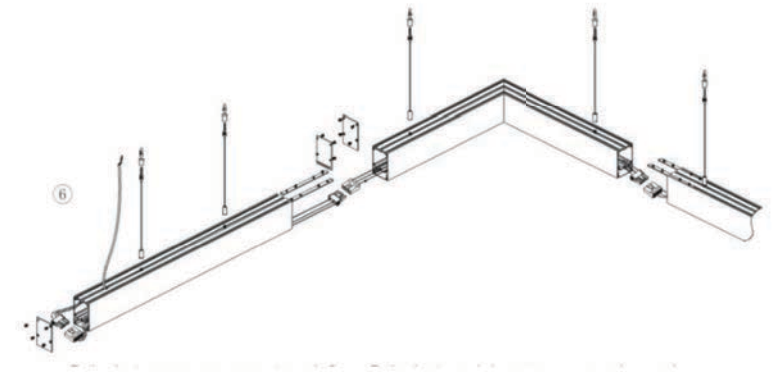

SL931

Product code	SI931040	SL931L040
Power (W)	40W	40W
Lumen (Lm)	4800	4800
Size (mm)	1200*50*75	L600*600*75
Voltage	220-240V / 100-277V	
PF	>0.9	
CRI	83 / 90 / 95 / Thrive	
Color	Black / White / Customized	

Strategic partners

LED

Driver

2700K 3000K 3500K 4000K 5000K