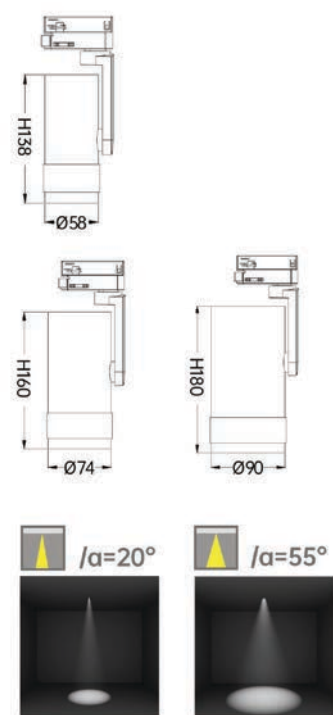

Strategic partners

Light distribution curve

Optical fittings

Product close-up

TLD

Product code	TLD08030	TLD09440
Power (W)	30W	40W
Lumen (Lm)	2250-2600	2800-3600
Size (mm)	Ø80xH187	Ø94xH190
Voltage	220-240V / 100-277V	
PF	>0.9	
CRI	83 / 90 / 95 / Thrive	
Color	Black / White / Customized	

Strategic partners

Light distribution curve

Optical fittings

Product close-up

TLDC

Product code	TLDC06015	TLDC07524	TLDC09035
Power (W)	15W	24W	35W
Lumen (Lm)	700-1050	1800-2000	2900-3200
/ Size (mm)	Ø58xH138	Ø74xH160	Ø90xH180
Voltage	220-240V / 100-277V		
PF	>0.9		
CRI	83 / 90 / 95 / Thrive		
Color	Black / White / Customized		