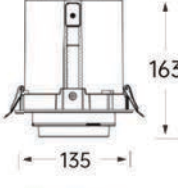

NMP

Product code	NMP-1200	NMP-1300	NMP-1500
Power (W)	20W	30W	40W
Lumen (Lm)	1850	2600	3800
Size (mm)	Ø120xH131	Ø135xH163	Ø150xH176
Cut-off (mm)	Ø110	Ø125	Ø140
Voltage	220-240V / 100-277V		
PF	>0.9		
CRI	83 / 90 / 95 / Thrive		
Color	Black / White / Customized		

Strategic partners

LED
Driver

CCT

Light distribution curve

NMP

Product code	NMP-1210	NMP-1310	NMP-1510
Power (W)	20W	30W	40W
Lumen (Lm)	1600	2600	3800
Size (mm)	120x120x131	135x135x163	150x150x176
Cut-off (mm)	110x110	125x125	140x140
Voltage	220-240V / 100-277V		
PF	>0.9		
CRI	83 / 90 / 95 / Thrive		
Color	Black / White / Customized		

Strategic partners

LED
Driver

CCT

Light distribution curve