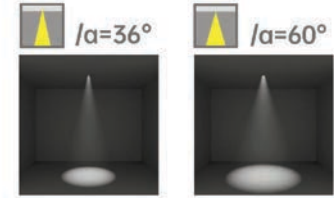

Strategic partners

Light distribution curve

Optical fittings

Product close-up

SLK

Product code	SLKS312	SLKS412
Power (W)	12W*3	12W*4
Lumen (Lm)	950*3	950*4
Size (mm)	295x100x100	195x195x120
Voltage	220-240V / 100-277V	
PF	>0.5	
CRI	83 / 90 / 95 / Thrive	
Color	Black / White / Customized	