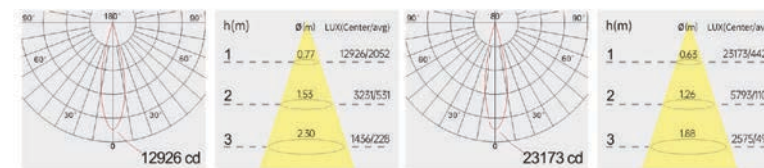

Strategic partners

Light distribution curve

NCH08030-4 / 15° / 3000K

NCH09040-4 / 15° / 3000K

NCH08030-4 / 24° / 3000K

NCH09040-4 / 24° / 3000K

NCH08030-4 / 36° / 3000K

NCH09040-4 / 36° / 3000K