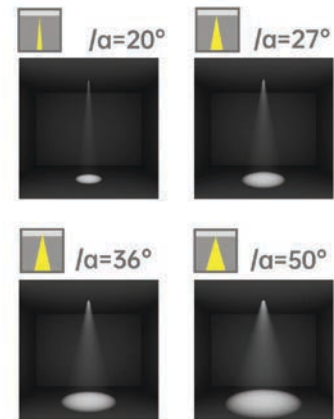

Strategic partners

Light distribution curve

Optical fittings

Product close-up

SLW

Product code	SLW115	SLW140
Power (W)	50W	60W
Lumen (Lm)	4800	5400
Size (mm)	Ø135x125	Ø160x145
Cut-off (mm)	Ø115	Ø140
Voltage	220-240V / 100-277V	
PF	>0.9	
CRI	83 / 90 / 95 / Thrive	
Color	Black / White / Customized	