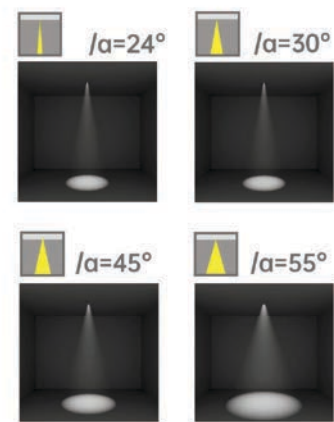

Strategic partners

Strategic partners

Light distribution curve

Optical fittings

Light distribution curve

Optical fittings

Product code	SLS09532R	SLS09532RT	SLS09532S	SLS09532ST
Power (W)	32W	32W	32W	32W
Lumen (Lm)	3000	3000	3000	3000
Size (mm)	Ø110xH128	Ø92xH128	105x105x144	97x97x144
Cut-off (mm)	Ø95	Ø97	95x95	97x97
Voltage	220-240V / 100-277V			
PF	>0.9			
CRI	83 / 90 / 95 / Thrive			
Color	Black / White / Customized			