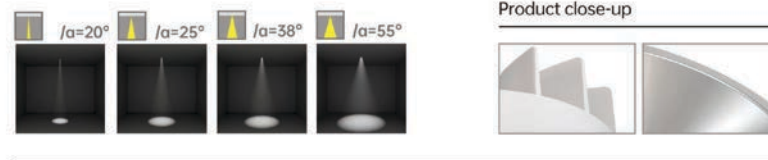

Strategic partners

LED
Driver