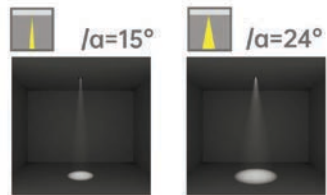

Strategic partners

Optical fittings

Product close-up

CCT

Light distribution curve

EVERYTHING

SLN

Product code	SLN55R206A	SLN75R212A
Power (W)	6W*2	12W*2
Lumen (Lm)	450*2	800*2
Size (mm)	Ø140*80*H84	Ø194*104*H108
Cut-off (mm)	Ø130*70	Ø182*92
Voltage	220-240V / 100-277V	
PF	>0.5	
CRI	83 / 90 / 95 / Thrive	
Color	Black / White / Customized	