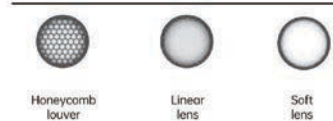

Light distribution curve

Optical fittings

Product close-up

MSE

Product code	MSE07510	MSE10015	MSE12824
Power (W)	10W	15W	24W
Lumen (Lm)	600	1000	2200
Size (mm)	Ø95x70	Ø114x95	Ø138x120
Cut-off (mm)	Ø75	Ø100	Ø128
Voltage	220-240V / 100-277V		
PF	>0.9		
CRI	83 / 90 / 95 / Thrive		
Color	Black / White / Customized		