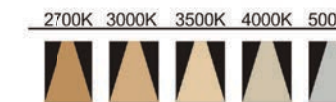

Product close-up