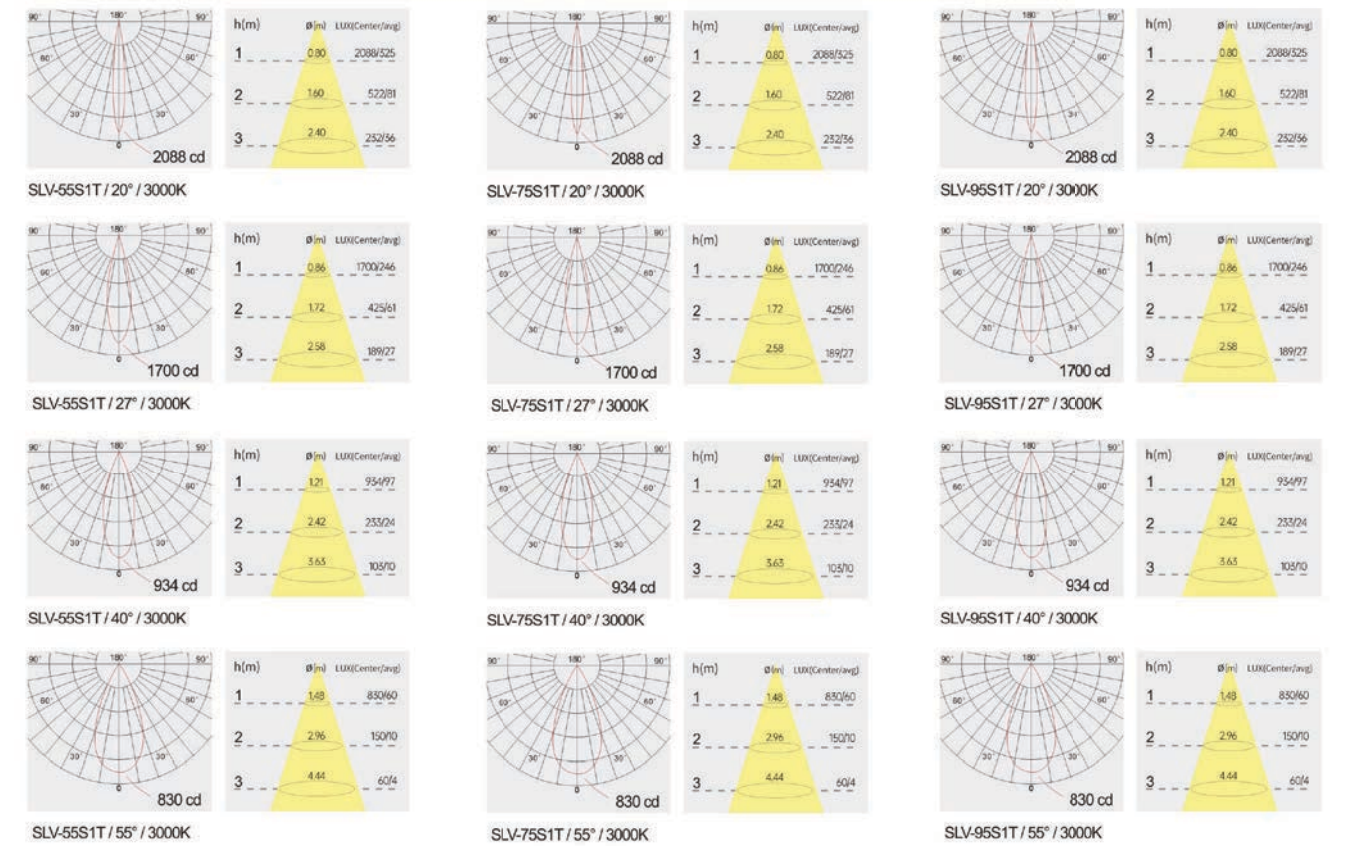

Light distribution curve

Light distribution curve

Product code	SLV-55S2	SLV-75S2	SLV-95S2
Power (W)	7W*2	12W*2	20W*2
Lumen (Lm)	450*2	850*2	1850*2
Size (mm)	130x69	180x91	224x110
Cut-off (mm)	120x60	164x77	207x95
Voltage	220-240V / 100-277V		
PF	>0.5 / >0.9		
CRI	83 / 90 / 95 / Thrive		
Color	Black / White / Customized		