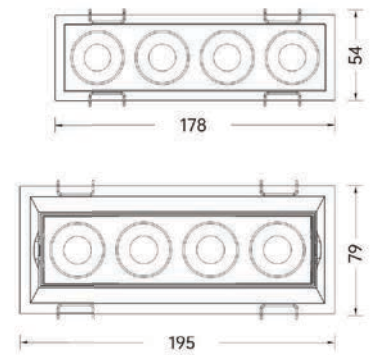

Strategic partners

Light distribution curve

Optical fittings

Product close-up

SLOB

Product code	OB-602AT	OB-602CT
Power (W)	6W	6W
Lumen (Lm)	400	400
Size (mm)	87x79x55	102x102x72
Cut-off (mm)	88x50	103x74
Voltage	220-240V / 100-277V	
PF	>0.9	
CRI	83 / 90 / 95 / Thrive	
Color	Black / White / Customized	