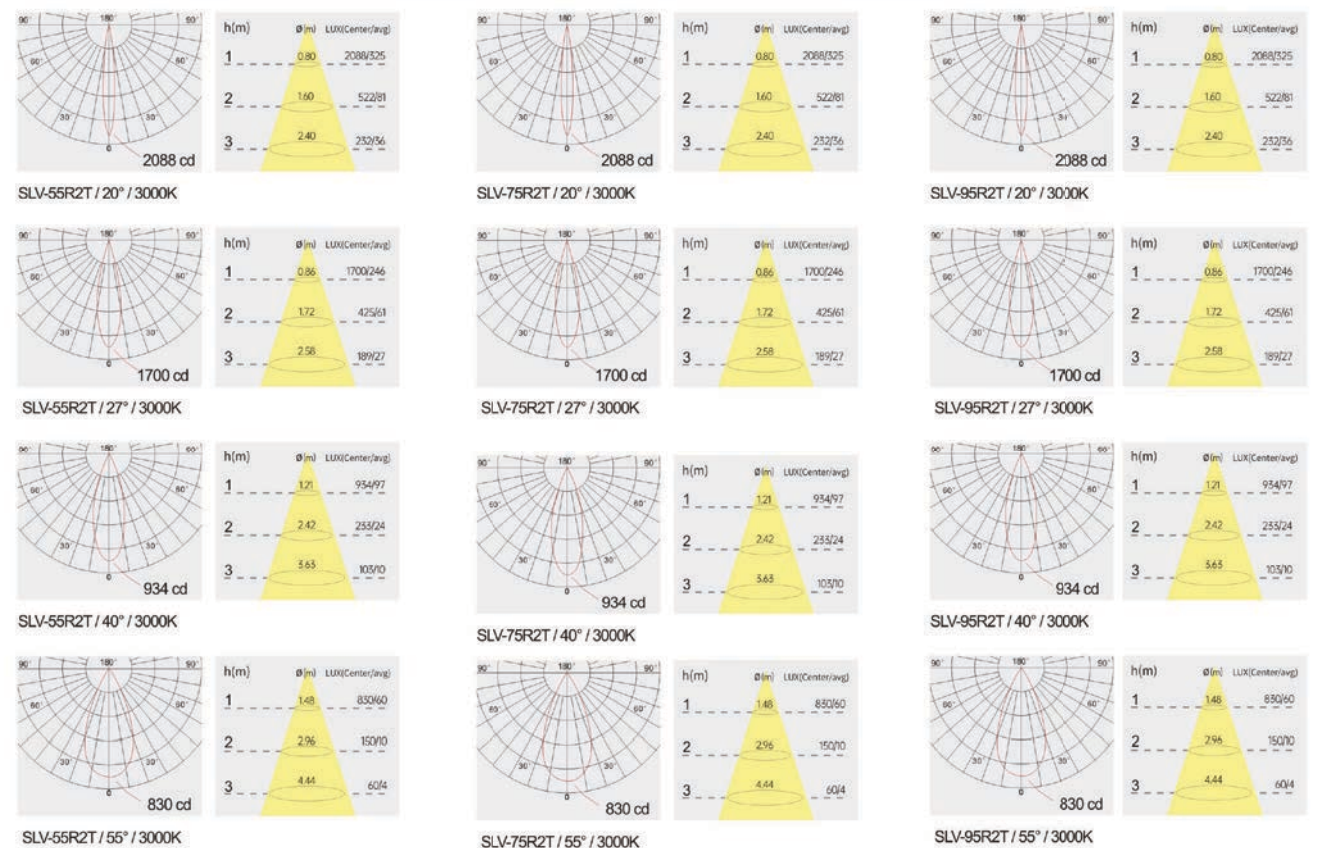

Strategic partners

Optical fittings

Product close-up

CCT

Light distribution curve

Product code	SLV-55S1	SLV-75S1	SLV-95S1
Power (W)	7W	12W	20W
Lumen (Lm)	450	850	1850
Size (mm)	64x64x94	85x85x116	105x105x144
Cut-off (mm)	55x55	75x75	95x95
Voltage	220-240V / 100-277V		
PF	>0.5 / >0.9		
CRI	83 / 90 / 95 / Thrive		
Color	Black / White / Customized		