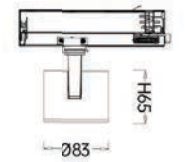

Light distribution curve

TLI

Product code	TLI108320	TLI109530	TLI110540
Power (W)	20W	30W	40W
Lumen (Lm)	1600	2500	3200
Size (mm)	Ø83xH65	Ø95xH75	Ø105xH80
Voltage	220-240V / 100-277V		
PF	>0.9		
CRI	83 / 90 / 95 / Thrive		
Color	Black / White / Customized		

Strategic partners

Light distribution curve

NCTL-4

Product code	NCTL-4-800	NCTL-4-900	NCTL-4-1000
Power (W)	20W	30W	40W
Lumen (Lm)	1850	2600	3800
Size (mm)	Ø78xH167	Ø92xH194	Ø105xH209
Voltage	220-240V / 100-277V		
PF	>0.9		
CRI	83 / 90 / 95 / Thrive		
Color	Black / White / Customized		