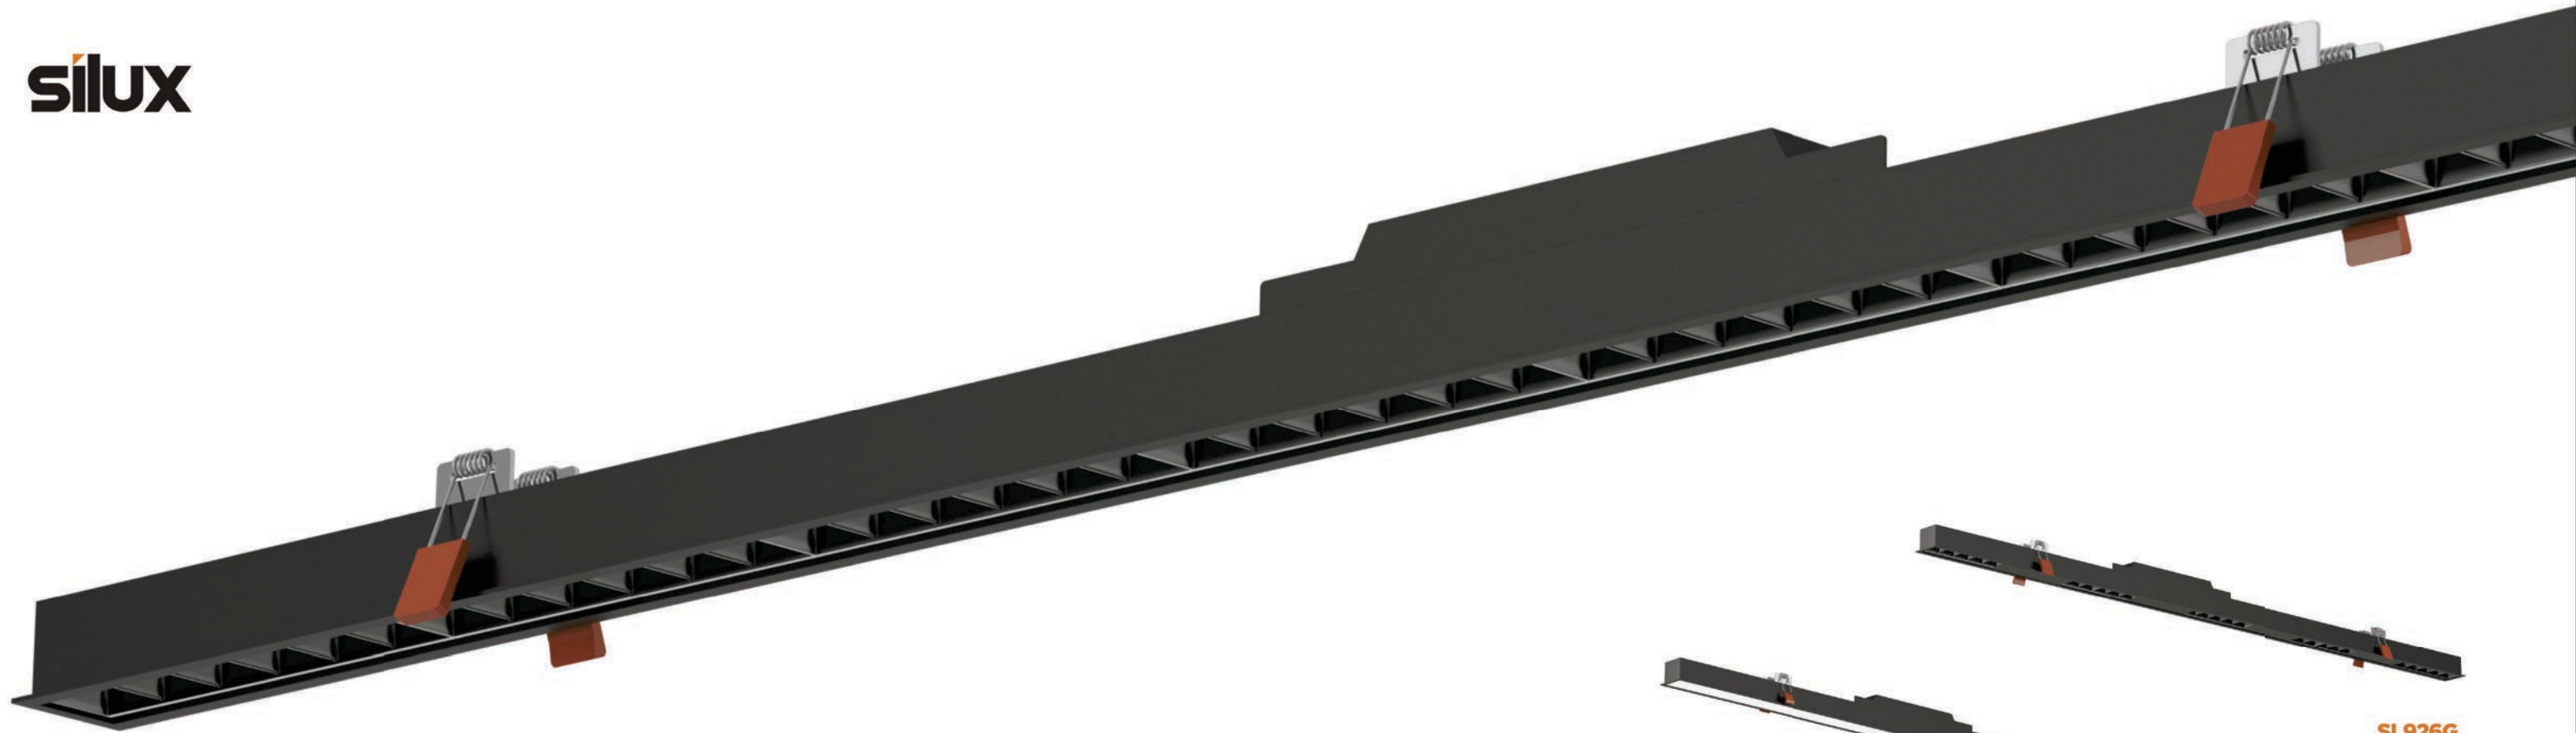

SL926G

SL926G1