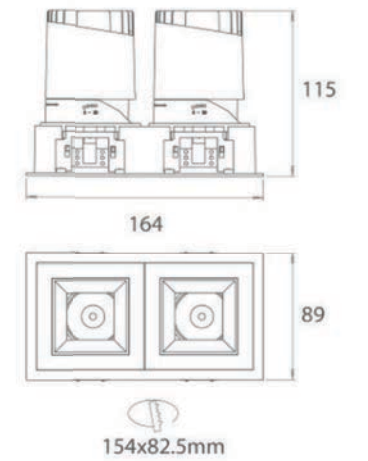

SLN

Product code	SLN82S12A	SLN82S12TA
Power (W)	12W	12W
Lumen (Lm)	800	800
Size (mm)	89*89*H105	131*78*H110
Cut-off (mm)	82*82	82*82
Voltage	220-240V / 100-277V	
PF	>0.5	
CRI	83 / 90 / 95 / Thrive	
Color	Black / White / Customized	

Strategic partners

Light distribution curve

Optical fittings

Product close-up

SLN

Product code	SLN82S212A	SLN82S212TA
Power (W)	12W*2	12W*2
Lumen (Lm)	800*2	800*2
Size (mm)	165*85*H80	153*82*H110
Cut-off (mm)	154*82.5	154*82.5
Voltage	220-240V / 100-277V	
PF	>0.5	
CRI	83 / 90 / 95 / Thrive	
Color	Black / White / Customized	

Strategic partners

Light distribution curve

Optical fittings

Product close-up