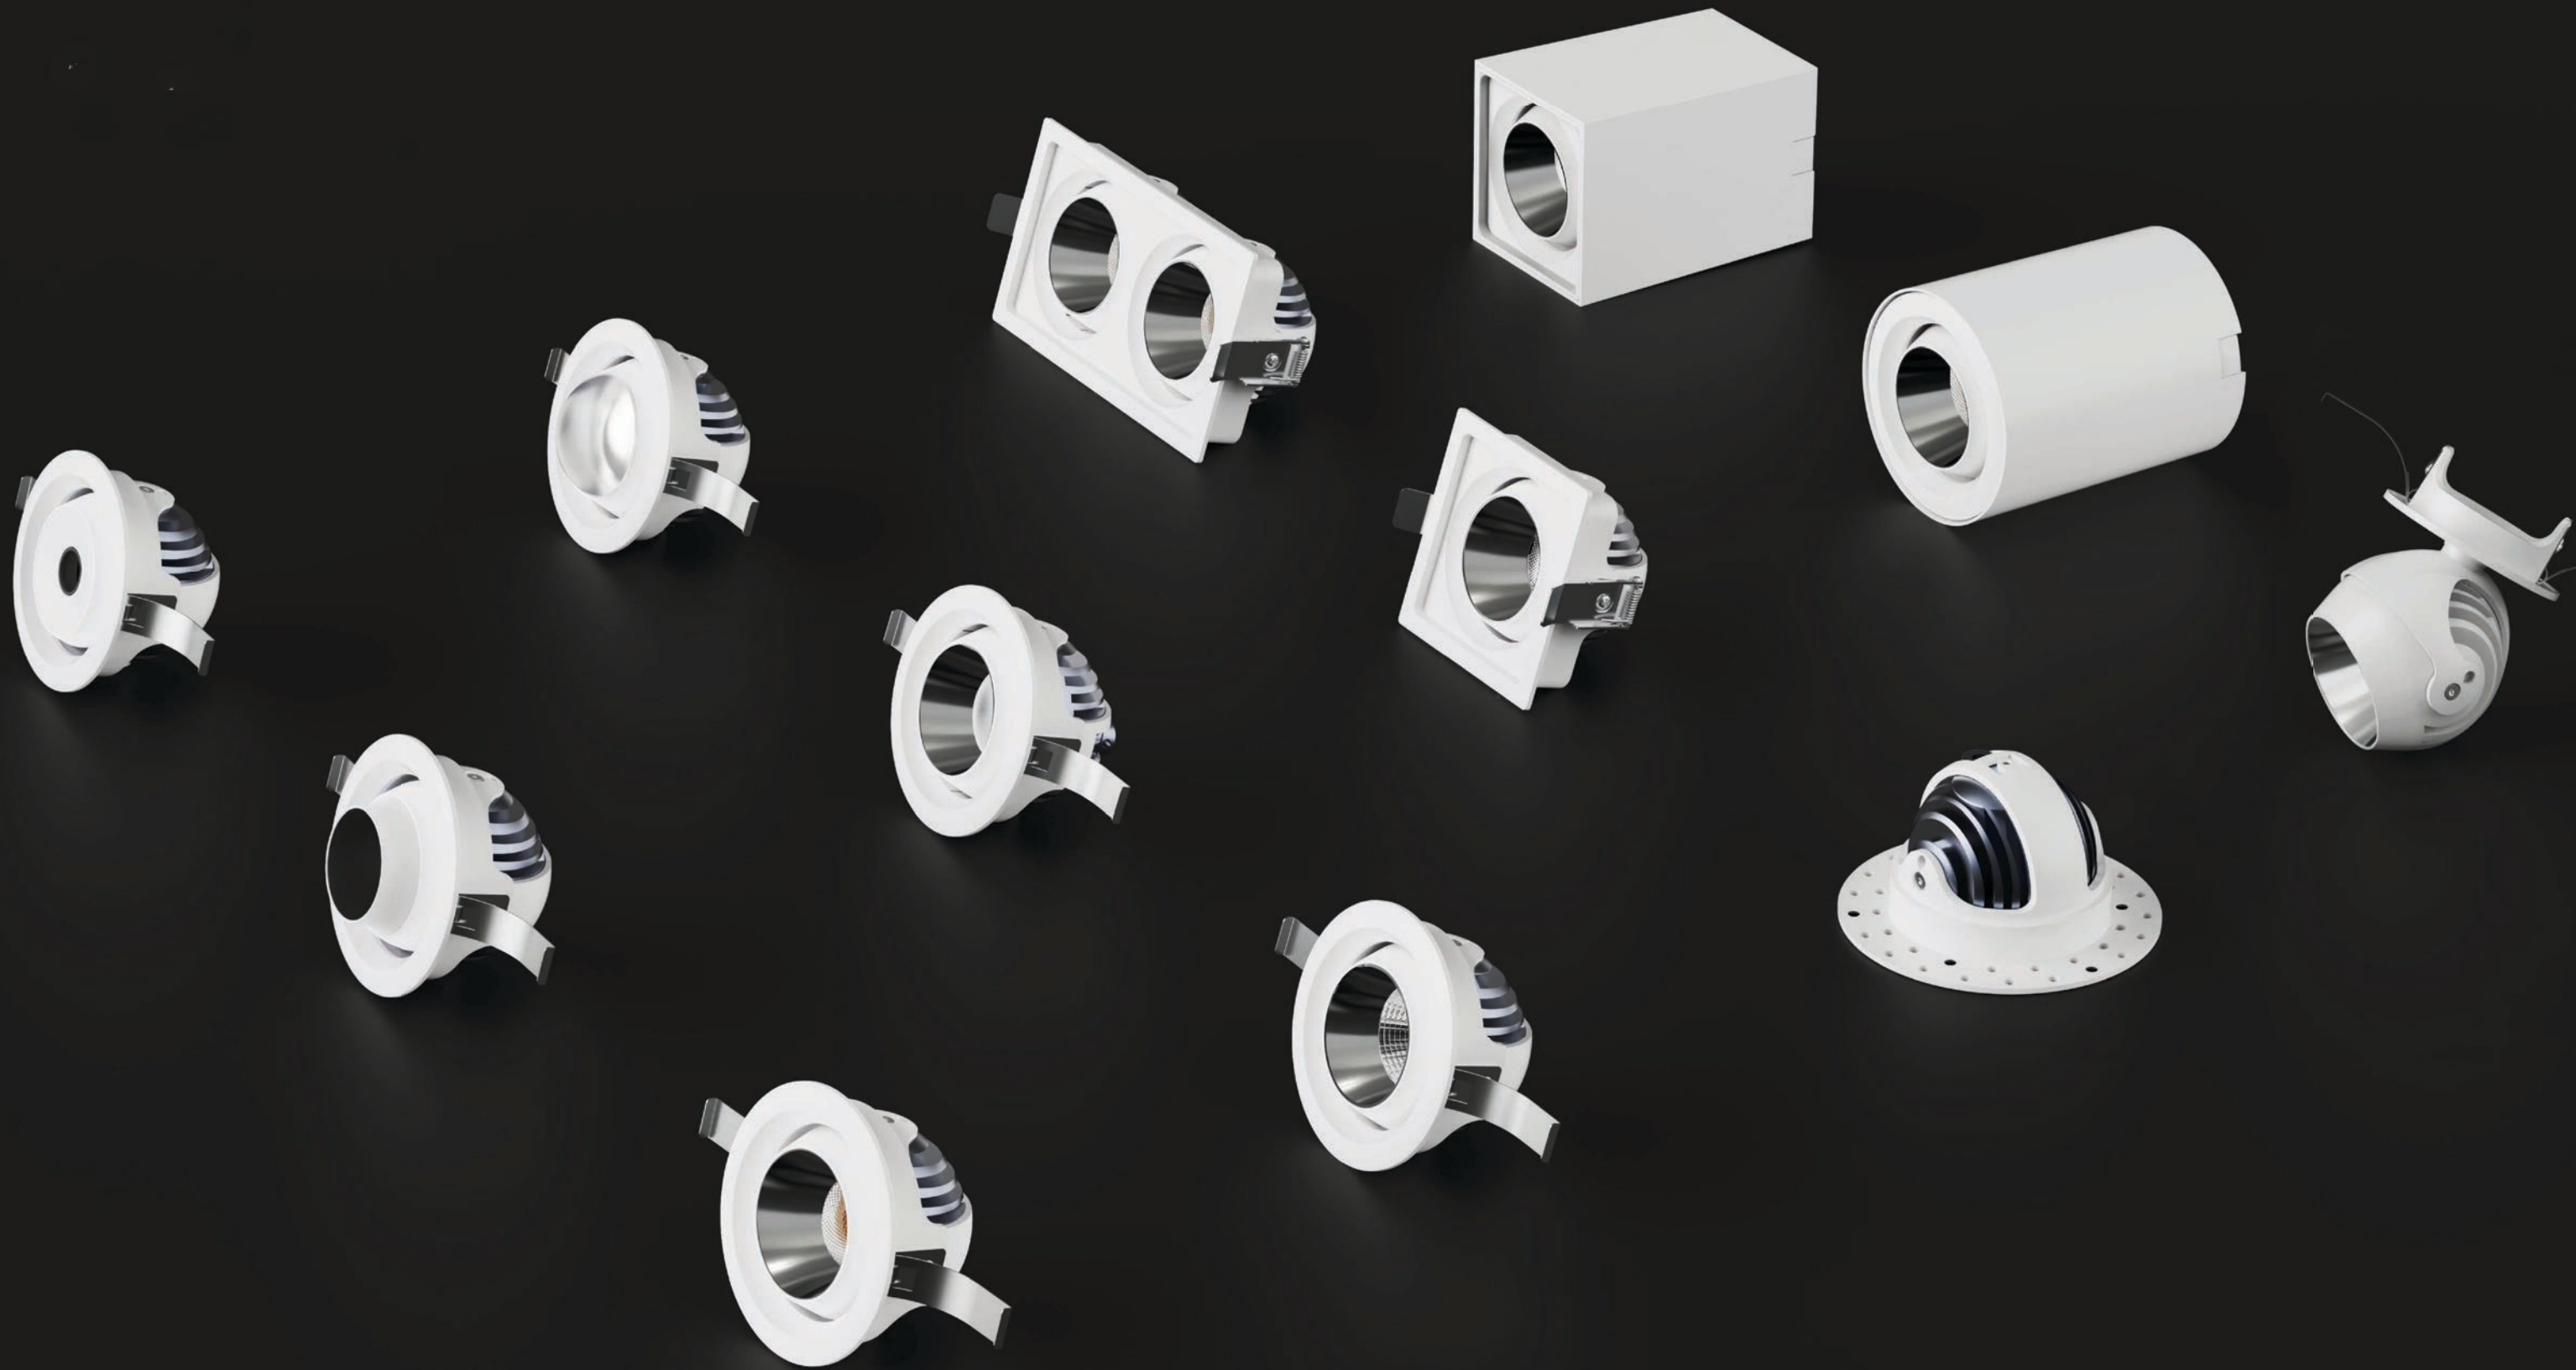

Unique Satellite design, modular
flexible transfer and application

SATELLITE

Product code	STKRA12	STKRB12	STKRC12	STKRD12
Power (W)	12W	12W	12W	12W
Lumen (Lm)	800	600	700	900
Size (mm)	Ø85xH57	Ø85xH57	Ø85xH57	Ø85xH57
Cut-off (mm)	Ø75	Ø75	Ø75	Ø75
Voltage	220-240V / 100-277V			
PF	>0.5			
CRI	83 / 90 / 95 / Thrive			
Color	Black / White / Customized			