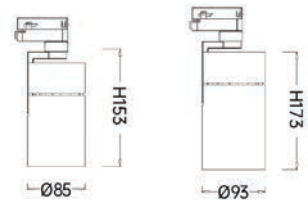

ENFT

Product code	ENFT8528	ENFT9335
Power (W)	28W	35W
Lumen (Lm)	2800	3500
Size (mm)	Ø85xH153	Ø93xH173
Voltage	220-240V / 100-277V	
PF	>0.9	
CRI	83 / 90 / 95 / Thrive	
Color	Black / White / Customized	

Strategic partners

Light distribution curve

Optical fittings

Product close-up

TLCB

Product code	TLCB06015	TLCB07524	TLCB09035
Power (W)	15W	24W	35W
Lumen (Lm)	1150	2200	3200
Size (mm)	Ø58xH138	Ø74xH160	Ø90xH180
Voltage	220-240V / 100-277V		
PF	>0.9		
CRI	83 / 90 / 95 / Thrive		
Color	Black / White / Customized		

Strategic partners

Light distribution curve