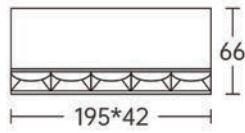

Strategic partners

Light distribution curve

Optical fittings

Product close-up

SMJ

Product code	SMJM04	SMJM05
Power (W)	15W	20W
Lumen (Lm)	1250	1750
Size (mm)	82*82*66	195x42x66
Voltage	220-240V / 100-277V	
PF	>0.9	
CRI	83 / 90 / 95 / Thrive	
Color	Black / White / Customized	