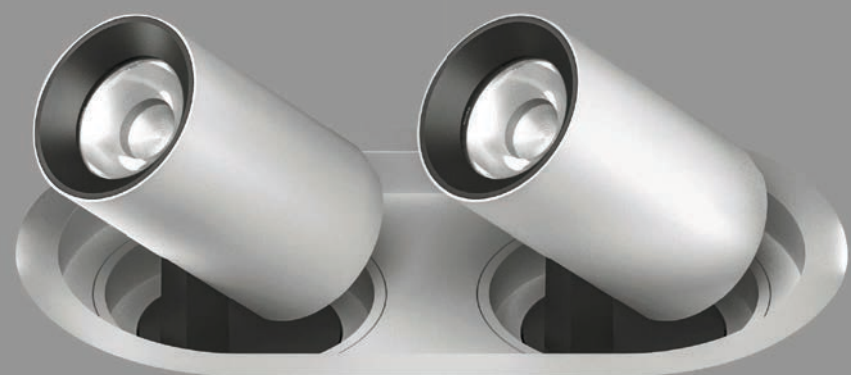

silux

VIOLET

Stretchable spotlight,
Flexible application, Smooth pull feeling

SL-105

SL-106