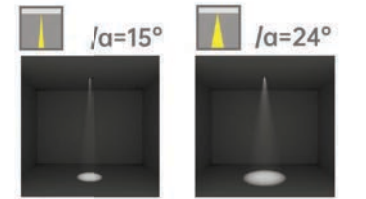

Strategic partners

Light distribution curve

Optical fittings

Product close-up

FOUR POINTS
BY SHERATON

FOUR POINTS
BY SHERATON

silux

VIOLET