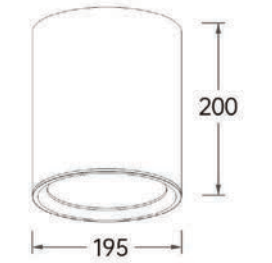

Strategic partners

Light distribution curve

Optical fittings

Product close-up

MSC2

Product code	MSC209010	MSC211020
Power (W)	10W	20W
Lumen (Lm)	600	1600
Size (mm)	90x90x90	110x110x120
Voltage	220-240V / 100-277V	
PF	>0.9	
CRI	83 / 90 / 95 / Thrive	
Color	Black / White / Customized	