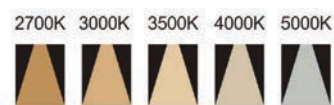

Product code	SLS09532R	SLS09532RT	SLS09532S	SLS09532ST
Power (W)	32W	32W	32W	32W
Lumen (Lm)	3000	3000	3000	3000
Size (mm)	Ø110xH128	Ø92xH128	105x105x144	97x97x144
Cut-off (mm)	Ø95	Ø97	95x95	97x97
Voltage	220-240V / 100-277V			
PF	>0.9			
CRI	83 / 90 / 95 / Thrive			
Color	Black / White / Customized			

Strategic partners

Light distribution curve

Optical fittings