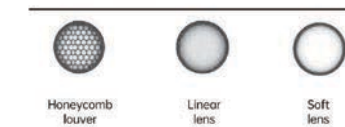

Strategic partners

Light distribution curve

Product close-up

Optical fittings

TLA3

Product code	TLA305515	TLA306520
Power (W)	15W	20W
Lumen (Lm)	1000	1600
Size (mm)	Ø55xH169	Ø65xH185
Voltage	220-240V / 100-277V	
PF	>0.9	
CRI	83 / 90 / 95 / Thrive	
Color	Black / White / Customized	