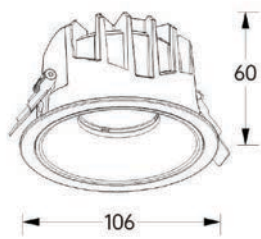

SLJG

Product code	SLJG07510	SLJG09018
Power (W)	10W	18W
Lumen (Lm)	650	1300
Size (mm)	Ø86xH55	Ø106xH60
Cut-off (mm)	Ø75	Ø90
Voltage	220-240V / 100-277V	
PF	>0.5 / >0.9	
CRI	83 / 90 / 95 / Thrive	
Color	Black / White / Customized	

Strategic partners

Light distribution curve

Optical fittings

Product close-up

SLJG

Product code	SLJG12530	SLJG16540	SLJG20050
Power (W)	30W	40W	50W
Lumen (Lm)	2600	3600	4200
Size (mm)	Ø140xH73	Ø180xH94	Ø214xH110
Cut-off (mm)	Ø125	Ø165	Ø200
Voltage	220-240V / 100-277V		
PF	>0.9		
CRI	83 / 90 / 95 / Thrive		
Color	Black / White / Customized		

Strategic partners

产品特写 / Product close-up

Light distribution curve