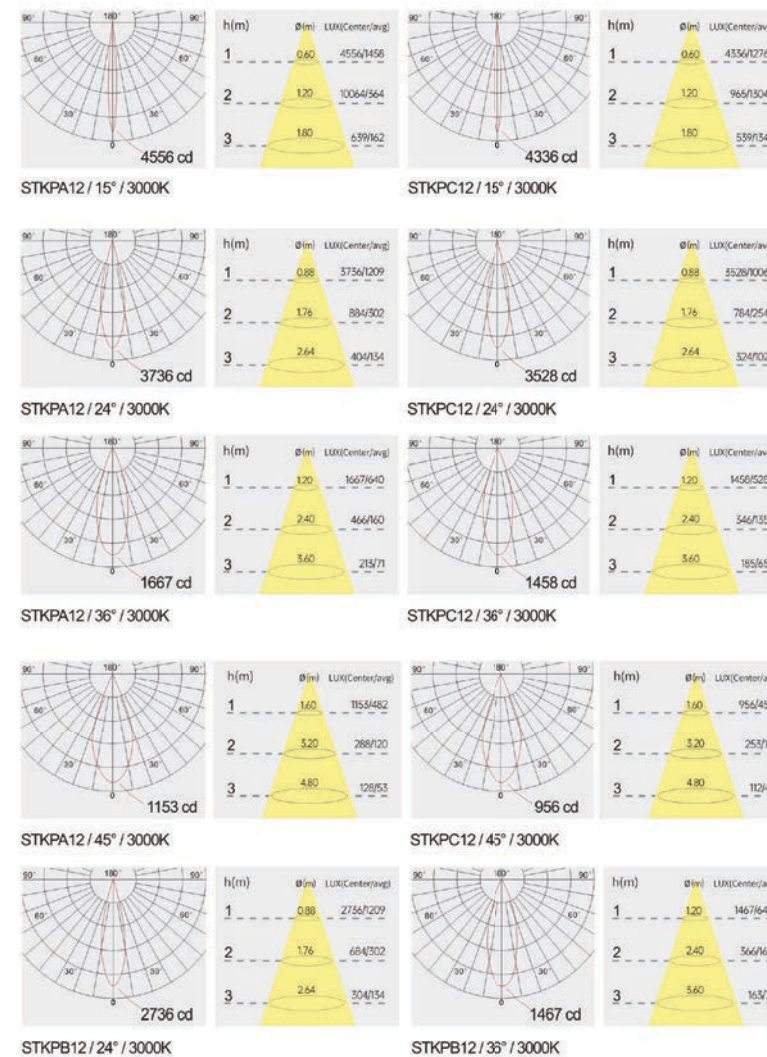

Strategic partners

Light distribution curve