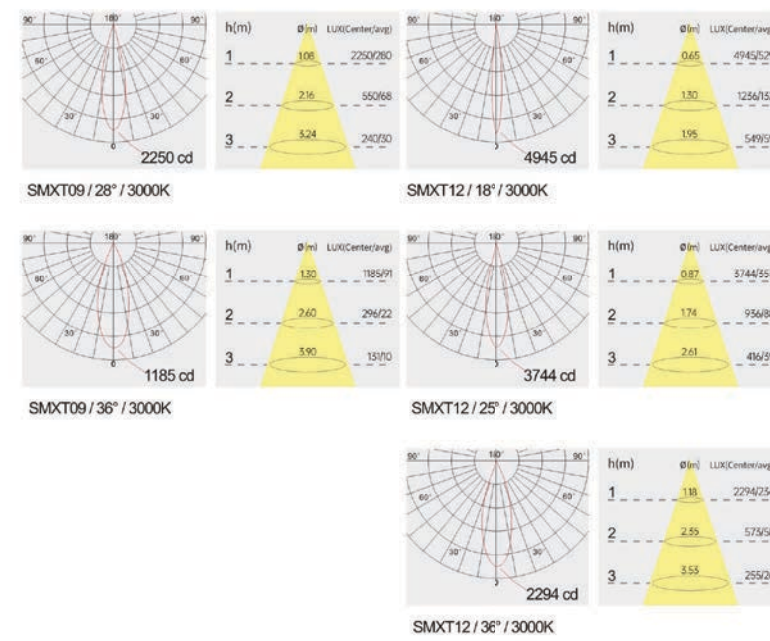

Strategic partners

Light distribution curve

Optical fittings