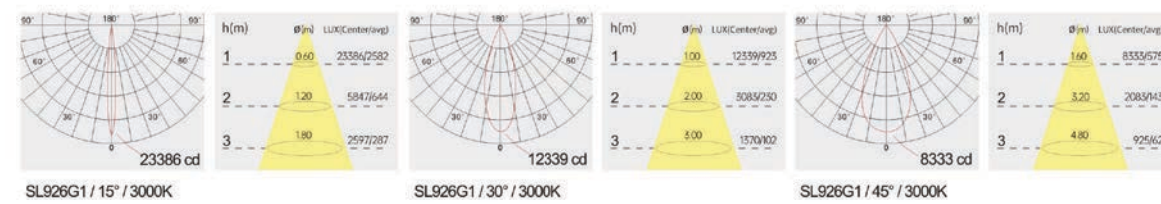

SL926G1

SL926G

SL926G2

SL926G0

SL926G

Strategic partners

Light distribution curve

Product code	SL926G	SL926G0	SL926G1	SL926G2
Power (W)	30W	40W	40W	40W
Lumen (Lm)	3000	4000	4000	4000
Size (mm)	1208*46*34	1208*46*34	1208*46*34	1208*46*34
Cut-off (mm)	1194x34	1194*34	1194*34	1194*34
Voltage	220-240V / 100-277V			
PF	>0.9			
CRI	83 / 90 / 95 / Thrive			
Color	Black / White / Customized			