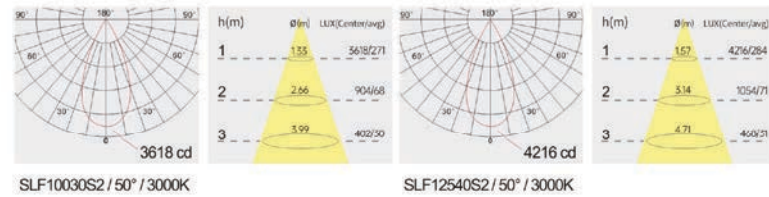

Strategic partners

Light distribution curve

Optical fittings

Product close-up