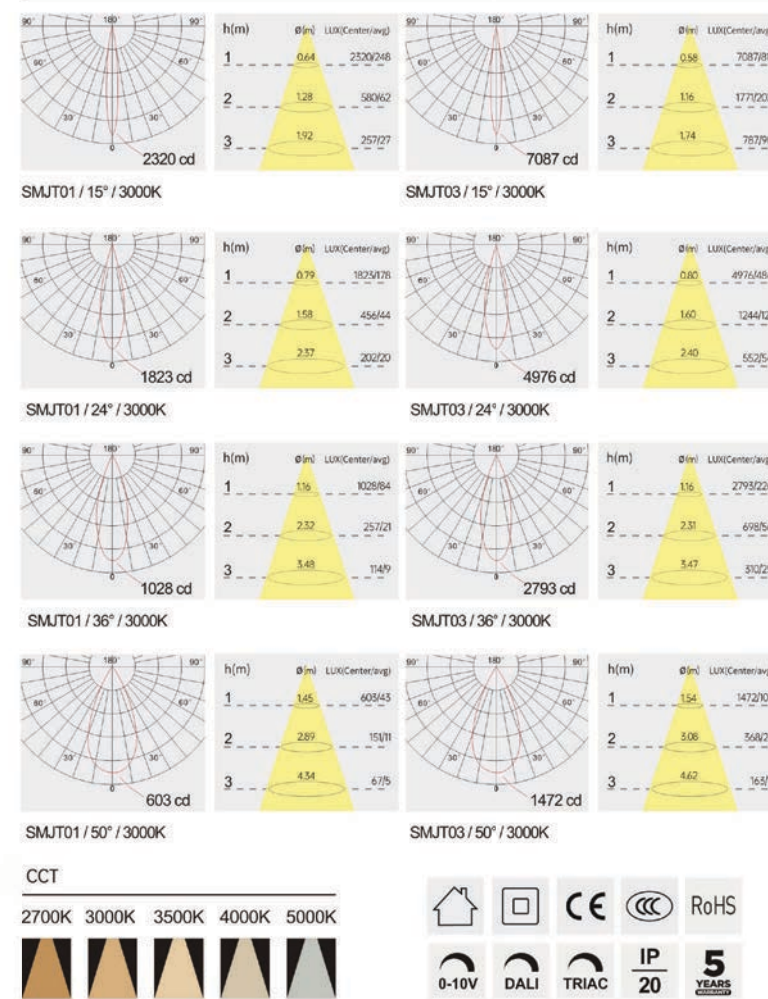

Strategic partners

Light distribution curve