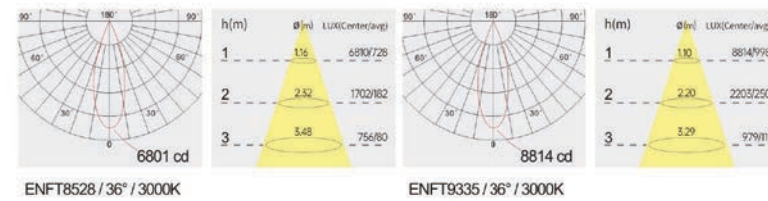

Strategic partners

Light distribution curve

Optical fittings

Product close-up