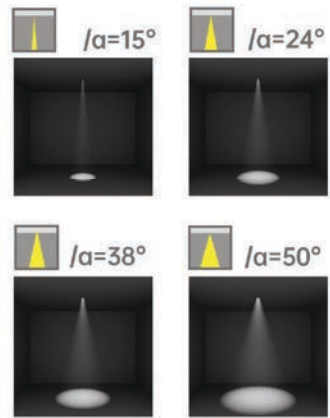

TLKB

Product code	TLKB030
Power (W)	30W
Lumen (Lm)	2500
Size (mm)	Ø240x45x160
Voltage	220-240V / 100-277V
PF	>0.9
CRI	83 / 90 / 95 / Thrive
Color	Black / White / Customized

Strategic partners

Light distribution curve

Product close-up

TLKC

Product code	TLKC060
Power (W)	30W*2
Lumen (Lm)	2500*2
Size (mm)	Ø405x45x160
Voltage	220-240V / 100-277V
PF	>0.9
CRI	83 / 90 / 95 / Thrive
Color	Black / White / Customized

Strategic partners

Light distribution curve

Product close-up