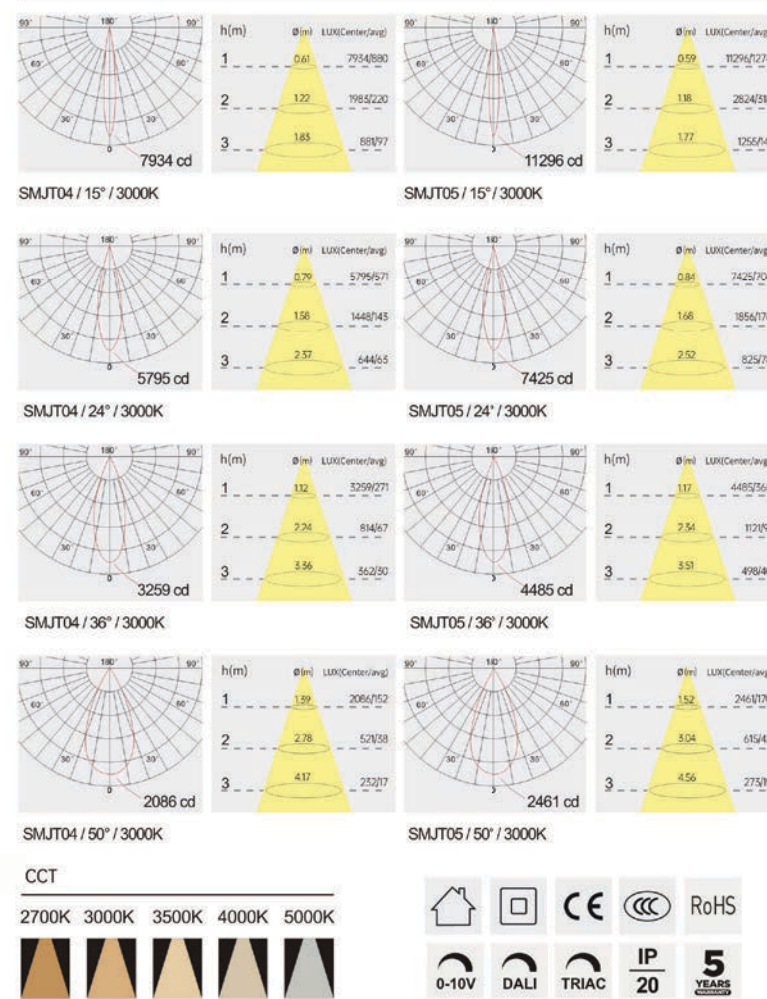

Strategic partners

Light distribution curve