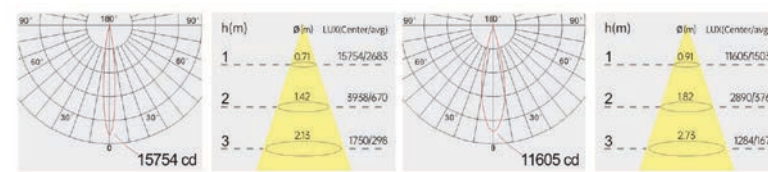

Strategic partners

Light distribution curve

Optical fittings

Product close-up