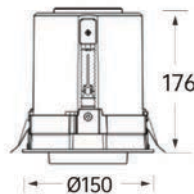

Strategic partners

LED
Driver