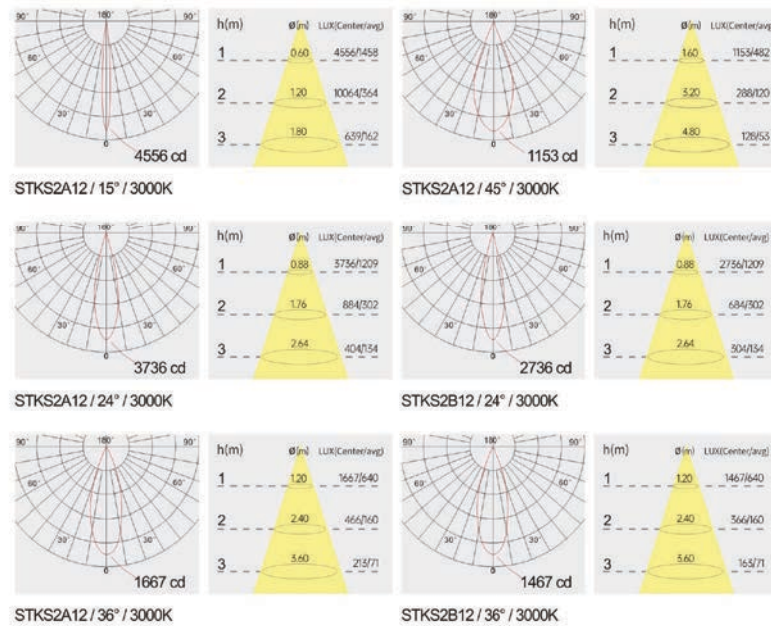

A

B

STKS2

Product code	STKS2A12	STKS2B12
Power (W)	12W*2	12W*2
Lumen (Lm)	800*2	600*2
Size (mm)	160x85xH60	160x85xH60
Cut-off (mm)	150*75	150*75
Voltage	220-240V / 100-277V	
PF	>0.5	
CRI	83 / 90 / 95 / Thrive	
Color	Black / White / Customized	

Strategic partners

Light distribution curve

Optical fittings

Product close-up

CCT

STKS2

Product code	STKS2C12	STKS2D12
Power (W)	12W*2	12W*2
Lumen (Lm)	700*2	900*2
Size (mm)	160x85xH60	160x85xH60
Cut-off (mm)	150*75	150*75
Voltage	220-240V / 100-277V	
PF	>0.5	
CRI	83 / 90 / 95 / Thrive	
Color	Black / White / Customized