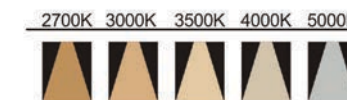

Strategic partners

Light distribution curve

Optical fittings

Product close-up

silux

MARS

Zoomable TLD track light, Perfect light form, Smooth experience, Museum first choice

TLD