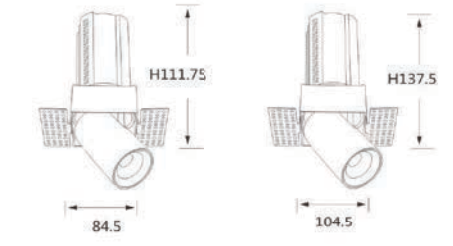

Product code	SLV-55S1	SLV-75S1	SLV-95S1
Power (W)	7W	12W	20W
Lumen (Lm)	450	850	1850
Size (mm)	64x64x94	85x85x116	105x105x144
Cut-off (mm)	55x55	75x75	95x95
Voltage	220-240V / 100-277V		
PF	>0.5 / >0.9		
CRI	83 / 90 / 95 / Thrive		
Color	Black / White / Customized		

Product code	SLV-55S1T	SLV-75S1T	SLV-95S1T
Power (W)	7W	12W	20W
Lumen (Lm)	450	850	1850
Size (mm)	54x54x94	74x74x116	97x97x144
Cut-off (mm)	58x58	77x77	97x97
Voltage	220-240V / 100-277V		
PF	>0.5 / >0.9		
CRI	83 / 90 / 95 / Thrive		
Color	Black / White / Customized