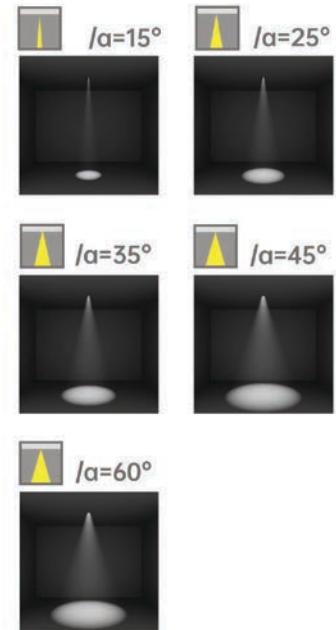

MSE15035 / 60° / 3000K

MSE17550 / 60° / 3000K

Optical fittings

Product close-up

silux

GALLERY

According to the trend of The Times, the modern and recognized decoration style to use narrow edge minimalist design, anti-glare energy-saving and eye protection, see the light can not see the lamp concept, the space becomes more simple, make life more comfortable and wonderful.