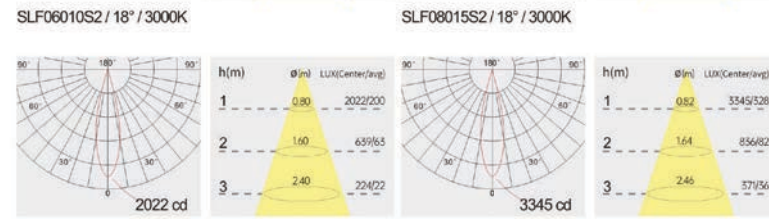

SLF

Product code	SLF06010S2	SLF08015S2
Power (W)	10W*2	15W*2
Lumen (Lm)	450*2	700*2
Size (mm)	70x125x86	90x165x105
Cut-off (mm)	60x115	80x155
Voltage	220-240V / 100-277V	
PF	>0.9	
CRI	83 / 90 / 95 / Thrive	
Color	Black / White / Customized	

Strategic partners

Light distribution curve