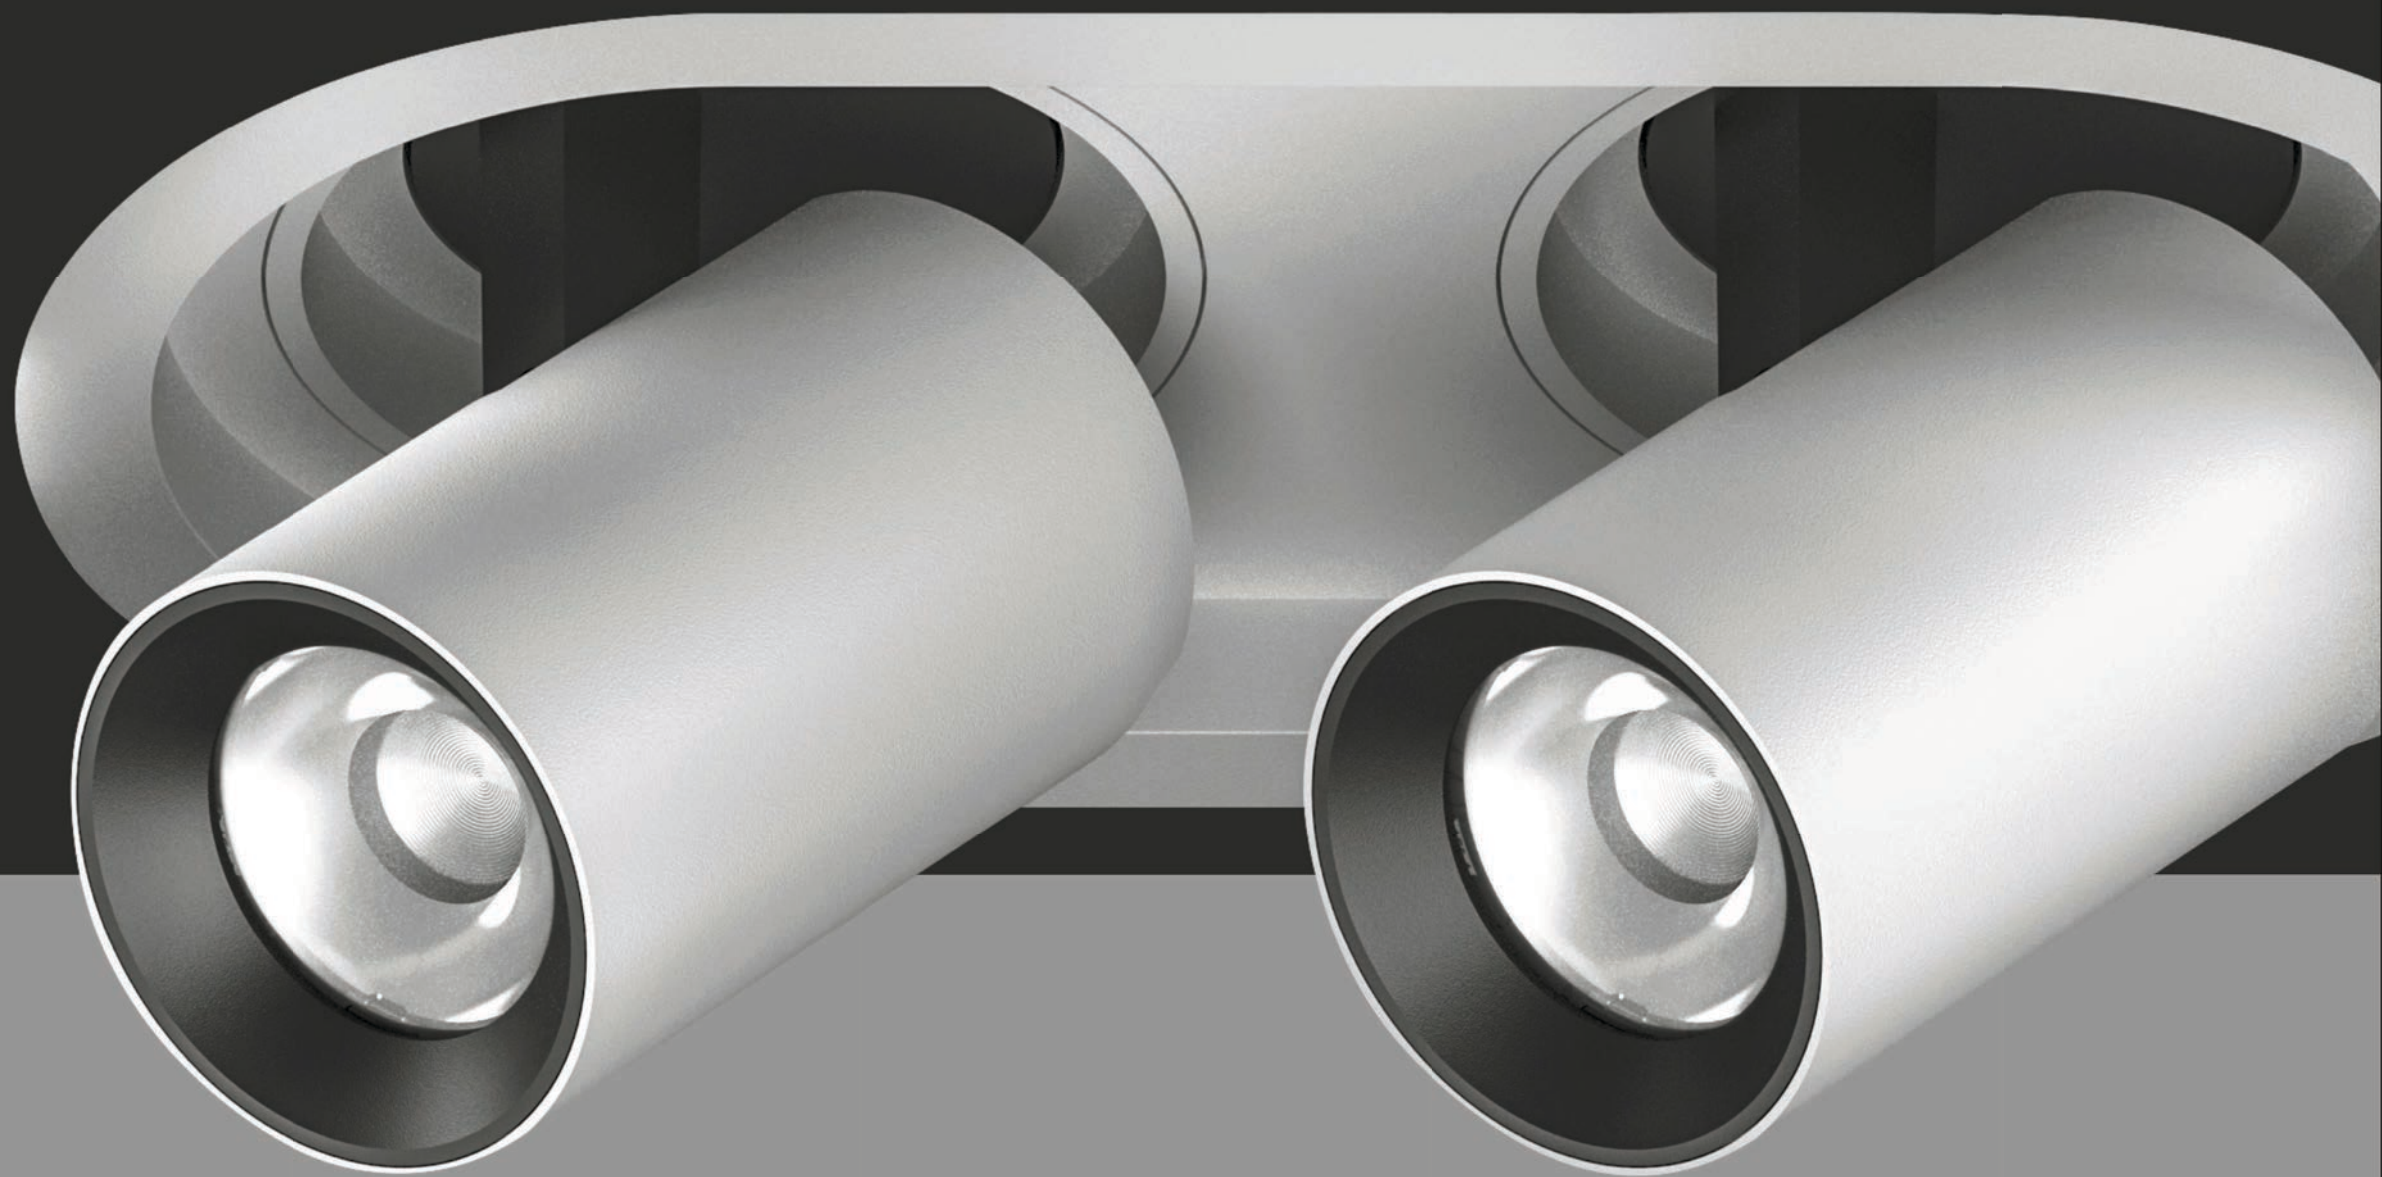

silux

VIOLET

Stretchable spotlight,
Flexible application, Smooth pull feeling

SL-105

SL-106