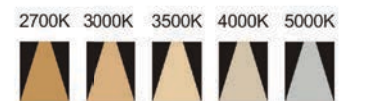

Strategic partners

Light distribution curve

Optical fittings

Product close-up

SMJ

Product code	SMJM04	SMJM05
Power (W)	15W	20W
Lumen (Lm)	1250	1750
Size (mm)	82*82*66	195x42x66
Voltage	220-240V / 100-277V	
PF	>0.9	
CRI	83 / 90 / 95 / Thrive	
Color	Black / White / Customized	