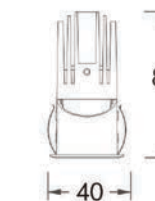

Light distribution curve