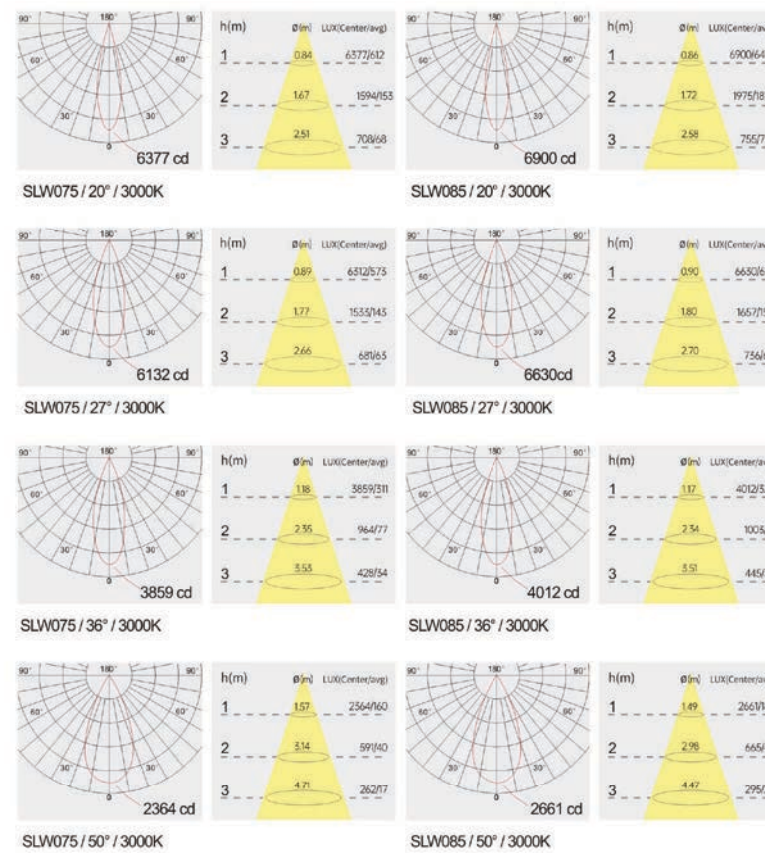

Strategic partners

Light distribution curve

Optical fittings

Product close-up