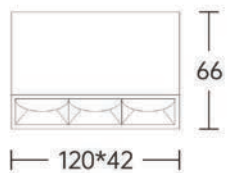

Strategic partners

Light distribution curve

Optical fittings

Product close-up

SMJ

Product code	SMJM04	SMJM05
Power (W)	15W	20W
Lumen (Lm)	1250	1750
Size (mm)	82*82*66	195x42x66
Voltage	220-240V / 100-277V	
PF	>0.9	
CRI	83 / 90 / 95 / Thrive	
Color	Black / White / Customized	