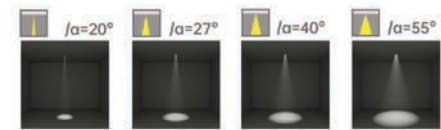

Strategic partners

Optical fittings

Product close-up

CCT

Light distribution curve

Product code	SLV-55R2	SLV-75R2	SLV-95R2
Power (W)	7W*2	12W*2	20W*2
Lumen (Lm)	450*2	850*2	1850*2
Size (mm)	Ø140xH79	Ø194xH104	Ø239xH125
Cut-off (mm)	Ø126xH65	Ø178xH88	Ø223xH109
Voltage	220-240V / 100-277V		
PF	>0.5 / >0.9		
CRI	83 / 90 / 95 / Thrive		
Color	Black / White / Customized		