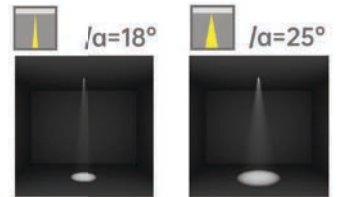

Strategic partners

Light distribution curve

Optical fittings

Product close-up

silux

Journey

According to the trend of The Times, the modern and recognized decoration style to use narrow edge minimalist design, anti-glare energy-saving and eye protection, see the light can not see the lamp concept, the space becomes more simple, make life more comfortable and wonderful.