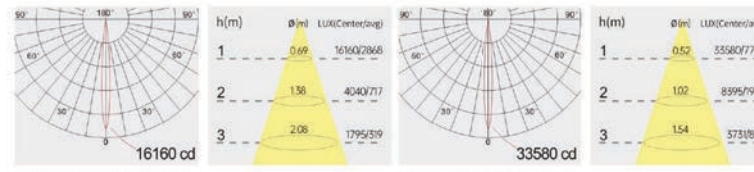

Light distribution curve

NCH08030-3 / 15° / 3000K   NCH09040-3 / 15° / 3000K