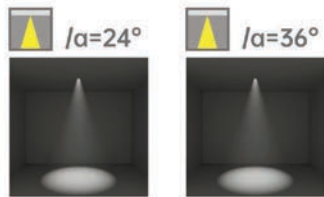

Light distribution curve