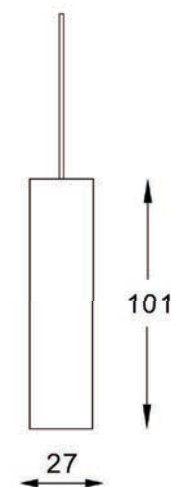

Strategic partners

LED
Driver

2700K 3000K 3500K 4000K 5000K