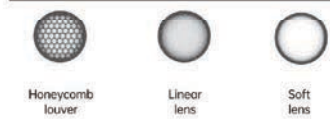

Optical fittings