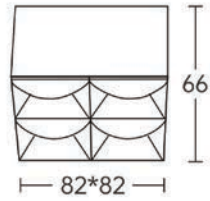

Strategic partners

Light distribution curve

Optical fittings

Product close-up

SMJ

Product code	SMJM04	SMJM05
Power (W)	15W	20W
Lumen (Lm)	1250	1750
Size (mm)	82*82*66	195x42x66
Voltage	220-240V / 100-277V	
PF	>0.9	
CRI	83 / 90 / 95 / Thrive	
Color	Black / White / Customized	