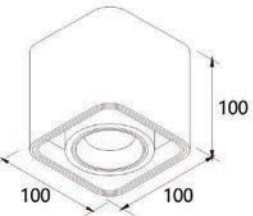

SLK

Product code	SLKS106	SLKS112
Power (W)	6W	12W
Lumen (Lm)	500	950
Size (mm)	75x75x70	100x100x100
Voltage	220-240V / 100-277V	
PF	>0.5	
CRI	83 / 90 / 95 / Thrive	
Color	Black / White / Customizec	

Strategic partners

Light distribution curve

Optical fittings

Product close-up

SLK

Product code	SLKS206	SLKS212
Power (W)	6W*2	12W*2
Lumen (Lm)	500*2	950*2
Size (mm)	145x75x70	195x100x100
Voltage	220-240V / 100-277V	
PF	>0.5	
CRI	83 / 90 / 95 / Thrive	
Color	Black / White / Customized	

Strategic partners

Light distribution curve

Optical fittings

Product close-up