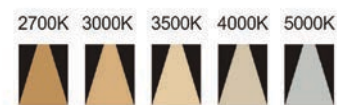

Strategic partners

Strategic partners

Light distribution curve

Optical fittings

Light distribution curve

Optical fittings

Product code	SLS09532R	SLS09532RT	SLS09532S	SLS09532ST
Power (W)	32W	32W	32W	32W
Lumen (Lm)	3000	3000	3000	3000
Size (mm)	Ø110xH128	Ø92xH128	105x105x144	97x97x144
Cut-off (mm)	Ø95	Ø97	95x95	97x97
Voltage	220-240V / 100-277V			
PF	>0.9			
CRI	83 / 90 / 95 / Thrive			
Color	Black / White / Customized			