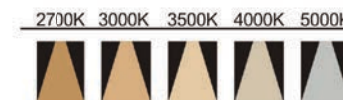

Product close-up