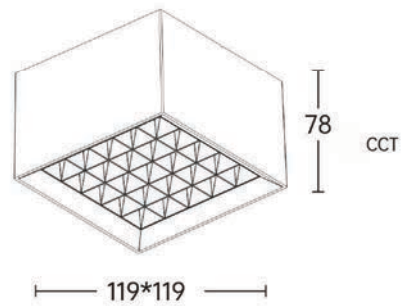

SMX

Product code	SMXM16	SMXM25
Power (W)	18W	25W
Lumen (Lm)	1260	1750
Size (mm)	100x100x70	119x119x78
Voltage	220-240V / 100-277V	
PF	>0.9	
CRI	83 / 90 / 95 / Thrive	
Color	Black / White / Customized	

Strategic partners

Light distribution curve

Optical fittings

Product close-up