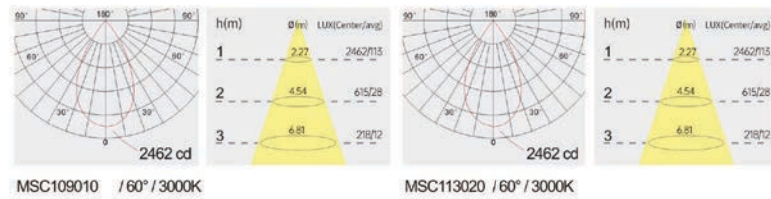

MSC1

Product code	MSC109010	MSC113020
Power (W)	10W	20W
Lumen (Lm)	600	1600
Size (mm)	Ø90xH90	Ø130xH155
Voltage	220-240V / 100-277V	
PF	>0.9	
CRI	83 / 90 / 95 / Thrive	
Color	Black / White / Customized ↓	

Strategic partners

Light distribution curve