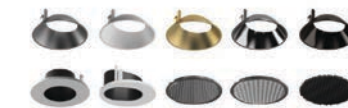

Optical fittings