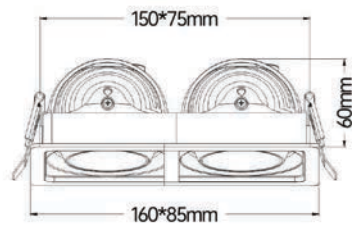

Strategic partners

Light distribution curve

Optical fittings

A

B

STKS2

Product code	STKS2A12	STKS2B12
Power (W)	12W*2	12W*2
Lumen (Lm)	800*2	600*2
Size (mm)	160x85xH60	160x85xH60
Cut-off (mm)	150*75	150*75
Voltage	220-240V / 100-277V	
PF	>0.5	
CRI	83 / 90 / 95 / Thrive	
Color	Black / White / Customized	