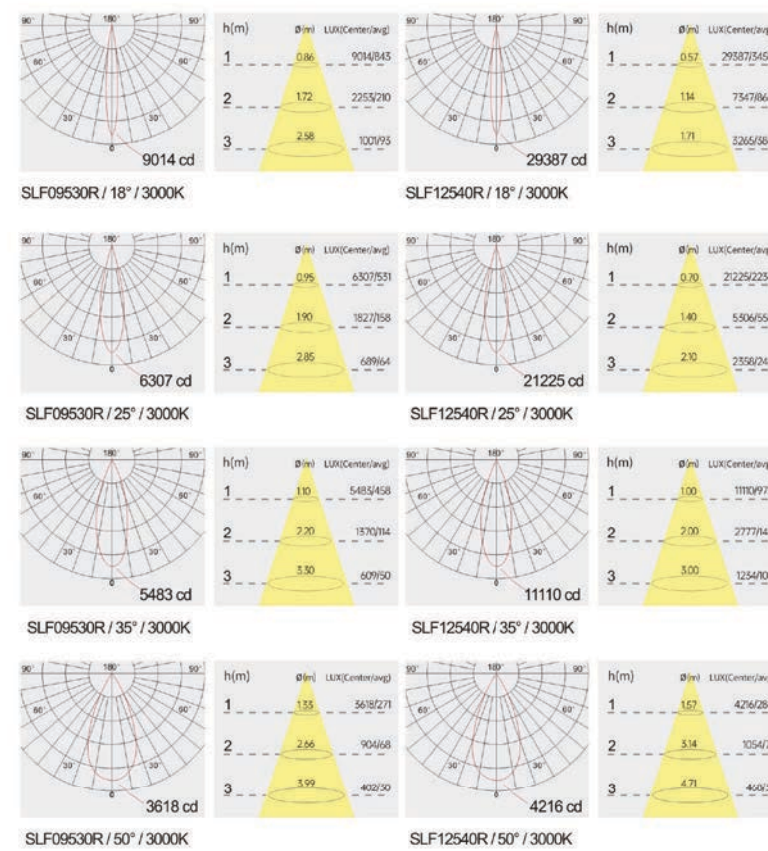

Strategic partners

Light distribution curve

Optical fittings

Product close-up