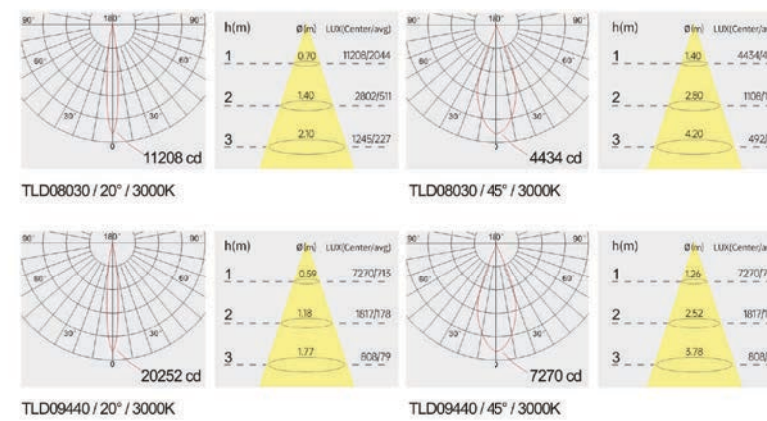

Note: Typical 85C hot values shown for V10 Array products, slight differences may exist for other product configurations

Spectral Matching to Natural Light

Thrive Design Goal: Maintain as close of a spectral match as possible to natural light

Strategic partners

Light distribution curve

Optical fittings

Product close-up

TLD

Product code	TLD08030	TLD09440
Power (W)	30W	40W
Lumen (Lm)	2250-2600	2800-3600
Size (mm)	Ø80xH187	Ø94xH190
Voltage	220-240V / 100-277V	
PF	>0.9	
CRI	83 / 90 / 95 / Thrive	
Color	Black / White / Customized	

Strategic partners

Light distribution curve

Optical fittings

Product close-up

TLDC

Product code	TLDC06015	TLDC07524	TLDC09035
Power (W)	15W	24W	35W
Lumen (Lm)	700-1050	1800-2000	2900-3200
/ Size (mm)	Ø58xH138	Ø74xH160	Ø90xH180
Voltage	220-240V / 100-277V		
PF	>0.9		
CRI	83 / 90 / 95 / Thrive		
Color	Black / White / Customized		