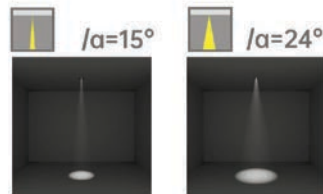

Strategic partners

Light distribution curve

Optical fittings

A

B

STKS2

Product code	STKS2A12	STKS2B12
Power (W)	12W*2	12W*2
Lumen (Lm)	800*2	600*2
Size (mm)	160x85xH60	160x85xH60
Cut-off (mm)	150*75	150*75
Voltage	220-240V / 100-277V	
PF	>0.5	
CRI	83 / 90 / 95 / Thrive	
Color	Black / White / Customized	