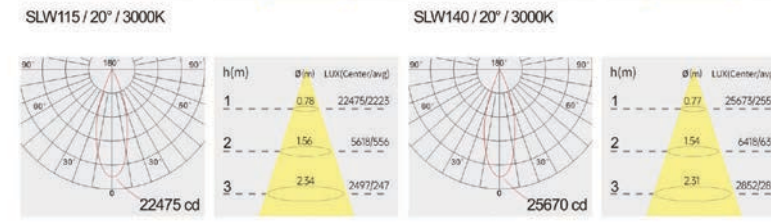

Strategic partners

Light distribution curve

Optical fittings

Product close-up