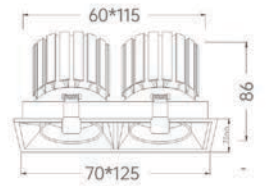

Strategic partners

Light distribution curve

Optical fittings

Product close-up

SLF

Product code	SLF06010S2	SLF08015S2
Power (W)	10W*2	15W*2
Lumen (Lm)	450*2	700*2
Size (mm)	70x125x86	90x165x105
Cut-off (mm)	60x115	80x155
Voltage	220-240V / 100-277V	
PF	>0.9	
CRI	83 / 90 / 95 / Thrive	
Color	Black / White / Customized	