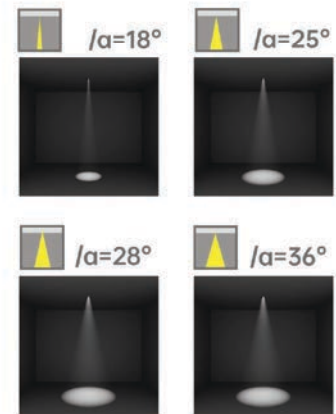

Strategic partners

Light distribution curve

Optical fittings

Product close-up

SMX

Product code	SMXT03	SMXT04	SMXT06
Power (W)	4W	5W	8W
Lumen (Lm)	280	350	560
Size (mm)	68.5x30.5x35.6	49.5x49.5x35.6	125.5x30.5x35.6
Cut-off (mm)	64x26	45x45	121x26
Voltage	220-240V / 100-277V		
PF	>0.9		
CRI	83 / 90 / 95 / Thrive		
Color	Black / White / Customized		