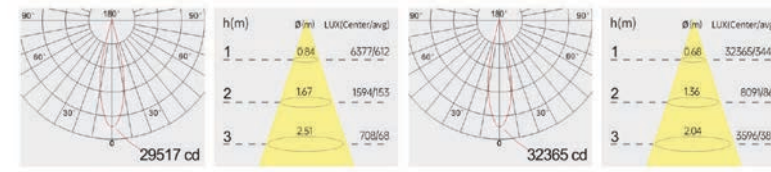

Strategic partners

Light distribution curve

Optical fittings

Product close-up