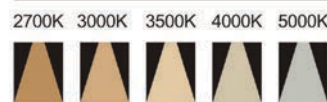

Strategic partners

Optical fittings

Product close-up

CCT

Light distribution curve

SLN

Product code	SLN95R220A	SLN120R230A
Power (W)	20W*2	30W*2
Lumen (Lm)	1800*2	2600*2
Size (mm)	Ø240*126*H130	Ø298*153*H161
Cut-off (mm)	Ø226*113	Ø282*138
Voltage	220-240V / 100-277V	
PF	>0.9	
CRI	83 / 90 / 95 / Thrive	
Color	Black / White / Customized	