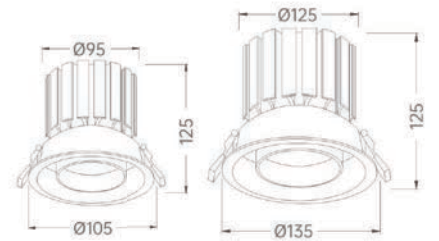

Strategic partners

Light distribution curve

Optical fittings

Product close-up

SLF

Product code	SLF06010S	SLF08015S
Power (W)	10W	15W
Lumen (Lm)	450	700
Size (mm)	70x70x86	90x90x105
Cut-off (mm)	60x60	80x80
Voltage	220-240V / 100-277V	
PF	>0.9	
CRI	83 / 90 / 95 / Thrive	
Color	Black / White / Customized	