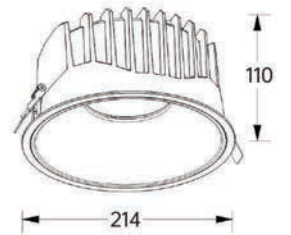

Light distribution curve