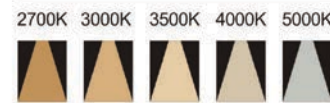

Strategic partners

CCT

Light distribution curve

SLFS

Product code	SLFS1030
Power (W)	30W
Lumen (Lm)	2600
Size (mm)	Ø110xH140
Cut-off (mm)	Ø100
Voltage	220-240V / 100-277V
PF	>0.9
CRI	83 / 90 / 95 / Thrive
Color	Black / White / Customized