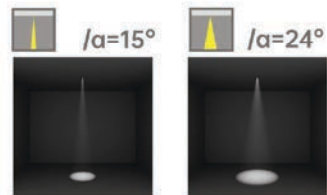

MSE

Product code	MSE15035	MSE17550
Power (W)	35W	50W
Lumen (Lm)	3000	4500
Size (mm)	Ø165x145	Ø190x165
Cut-off (mm)	Ø150	Ø175
Voltage	220-240V / 100-277V	
PF	>0.9	
CRI	83 / 90 / 95 / Thrive	
Color	Black / White / Customized	

Strategic partners

Light distribution curve

Optical fittings

Product close-up