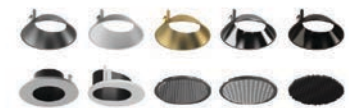

Optical fittings