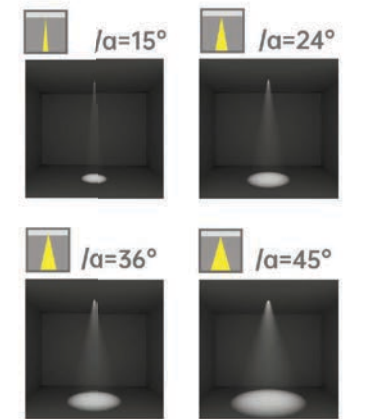

Strategic partners

Light distribution curve