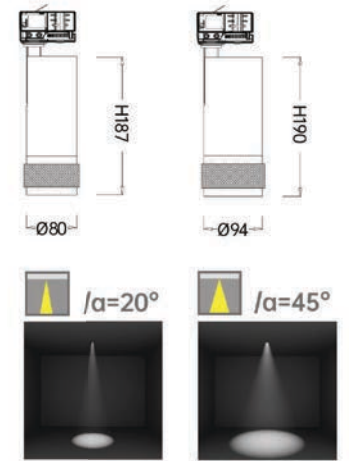

Strategic partners

Light distribution curve

Optical fittings

Product close-up

TLD

Product code	TLD08030	TLD09440
Power (W)	30W	40W
Lumen (Lm)	2250-2600	2800-3600
Size (mm)	Ø80xH187	Ø94xH190
Voltage	220-240V / 100-277V	
PF	>0.9	
CRI	83 / 90 / 95 / Thrive	
Color	Black / White / Customized	

Strategic partners

Light distribution curve

Optical fittings

Product close-up

TLDC

Product code	TLDC06015	TLDC07524	TLDC09035
Power (W)	15W	24W	35W
Lumen (Lm)	700-1050	1800-2000	2900-3200
/ Size (mm)	Ø58xH138	Ø74xH160	Ø90xH180
Voltage	220-240V / 100-277V		
PF	>0.9		
CRI	83 / 90 / 95 / Thrive		
Color	Black / White / Customized		