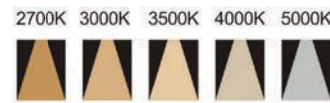

Strategic partners

Light distribution curve

Optical fittings

Product close-up

MSC2

Product code	MSC213030	MSC216040
Power (W)	30W	40W
Lumen (Lm)	2300	3200
Size (mm)	130x130x135	160x160x165
Voltage	220-240V / 100-277V	
PF	>0.9	
CRI	83 / 90 / 95 / Thrive	
Color	Black / White / Customized	