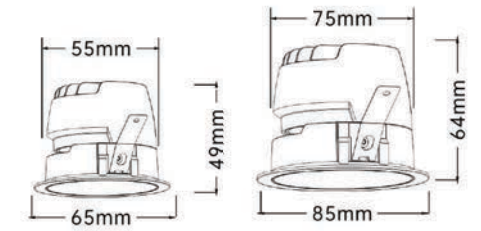

Strategic partners

Optical fittings

Product close-up

CCT

Light distribution curve

55A-N

75A-N

Product code	CB5506	CB7512
Power (W)	6W	12W
Size (mm)	Ø65xH49	Ø85xH64
Cut-off (mm)	Ø55	Ø75
Voltage	220-240V / 100-277V	
PF	>0.5	
CRI	83 / 90 / 95 / Thrive	
Color	Black / White / Customized	