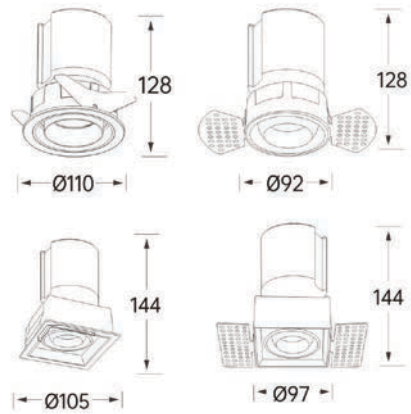

Strategic partners

Strategic partners

Light distribution curve

Optical fittings

Light distribution curve

Optical fittings

Product code	SLS09532R	SLS09532RT	SLS09532S	SLS09532ST
Power (W)	32W	32W	32W	32W
Lumen (Lm)	3000	3000	3000	3000
Size (mm)	Ø110xH128	Ø92xH128	105x105x144	97x97x144
Cut-off (mm)	Ø95	Ø97	95x95	97x97
Voltage	220-240V / 100-277V			
PF	>0.9			
CRI	83 / 90 / 95 / Thrive			
Color	Black / White / Customized			

Strategic partners

Light distribution curve

Optical fittings

Small Size Big Energy

SLW

Product code	SLW075	SLW085
Power (W)	20W	25W
Lumen (Lm)	1600	1800
Size (mm)	Ø87x90	Ø100x110
Cut-off (mm)	Ø75	Ø85
Voltage	220-240V / 100-277V	
PF	>0.9	
CRI	83 / 90 / 95 / Thrive	
Color	Black / White / Customized	