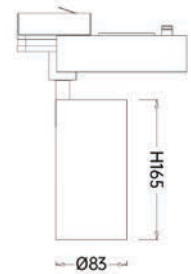

TLA1

Product code	TLA106520	TLA108330
Power (W)	20W	30W
Lumen (Lm)	1700	2500
Size (mm)	Ø65xH150	Ø83xH165
Voltage	220-240V / 100-277V	
PF	>0.9	
CRI	83 / 90 / 95 / Thrive	
Color	Black / White / Customized	

Strategic partners

Light distribution curve

Product close-up

Optical fittings

TLA1

Product code	TLA109540	TLA110550
Power (W)	40W	50W
Lumen (Lm)	3400	4200
Size (mm)	Ø95xH175	Ø105xH180
Voltage	220-240V / 100-277V	
PF	>0.9	
CRI	83 / 90 / 95 / Thrive	
Color	Black / White / Customized	

Strategic partners

Light distribution curve

Product close-up

Optical fittings