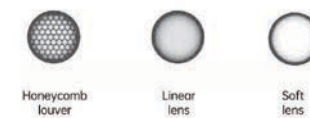

Strategic partners

Light distribution curve

CCT

Dip Switch

Optical fittings

Product close-up

Zoomable

Alternate Angle