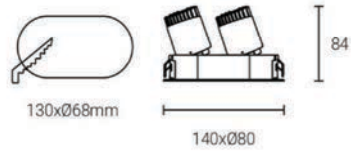

Strategic partners

Optical fittings

Product close-up

CCT

Light distribution curve

EVERYTHING

SLN

Product code	SLN55R206A	SLN75R212A
Power (W)	6W*2	12W*2
Lumen (Lm)	450*2	800*2
Size (mm)	Ø140*80*H84	Ø194*104*H108
Cut-off (mm)	Ø130*70	Ø182*92
Voltage	220-240V / 100-277V	
PF	>0.5	
CRI	83 / 90 / 95 / Thrive	
Color	Black / White / Customized	