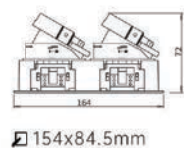

MR16-S1BT

GENIE

SL-091

SL-092

hot w