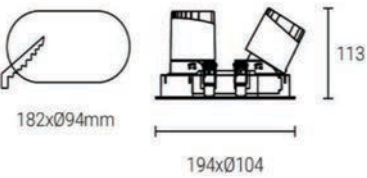

Strategic partners

Optical fittings

Product close-up

CCT

Light distribution curve

EVERYTHING

SLN

Product code	SLN55R206A	SLN75R212A
Power (W)	6W*2	12W*2
Lumen (Lm)	450*2	800*2
Size (mm)	Ø140*80*H84	Ø194*104*H108
Cut-off (mm)	Ø130*70	Ø182*92
Voltage	220-240V / 100-277V	
PF	>0.5	
CRI	83 / 90 / 95 / Thrive	
Color	Black / White / Customized	