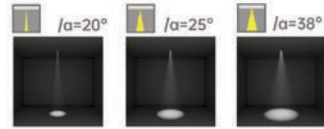

Strategic partners