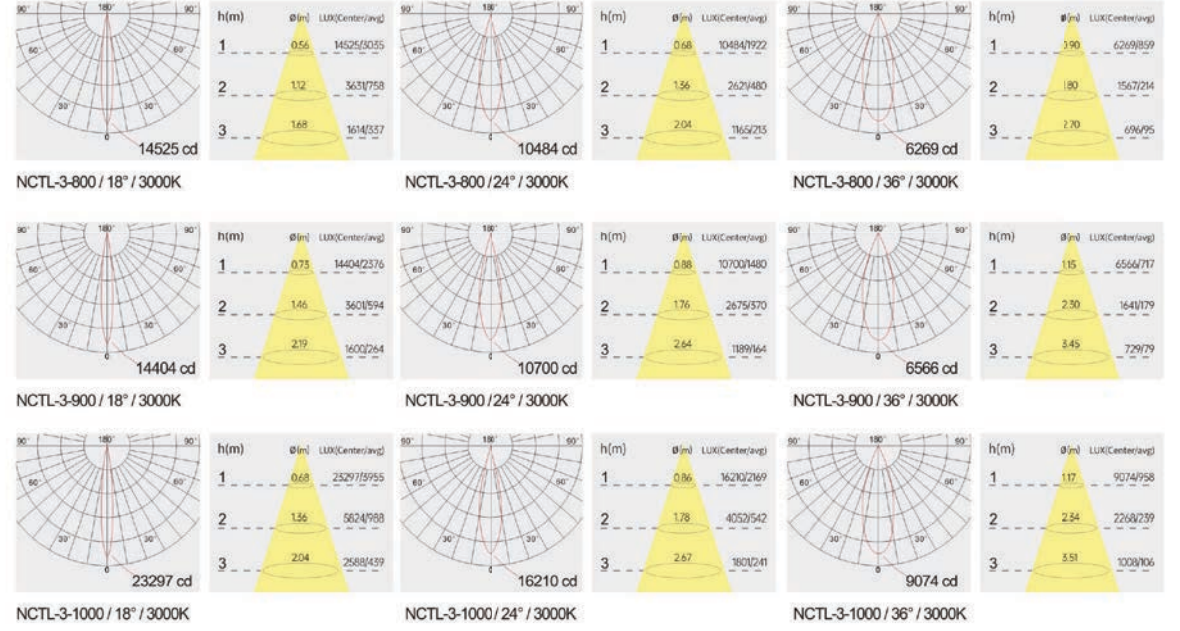

Strategic partners

LED
 Driver

Light distribution curve

Light distribution curve

SATURN

Economic & Brief design,
Best-selling in project.

Product code	TLJ06215	TLJ07224
Power (W)	15W	24W
Lumen (Lm)	1250	2300
Size (mm)	Ø62xH140	Ø72xH160
Voltage	220-240V / 100-277V	
PF	>0.5 / >0.9	
CRI	83 / 90 / 95 / Thrive	
Color	Black / White / Customized	