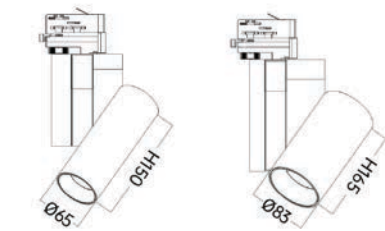

Strategic partners

Light distribution curve

Product close-up

Optical fittings

TLA2

Product code	TLA29540	TLA210550
Power (W)	40W	50W
Lumen (Lm)	3400	4200
Size (mm)	Ø95xH175	Ø105xH180
Voltage	220-240V / 100-277V	
PF	>0.9	
CRI	83 / 90 / 95 / Thrive	
Color	Black / White / Customized	