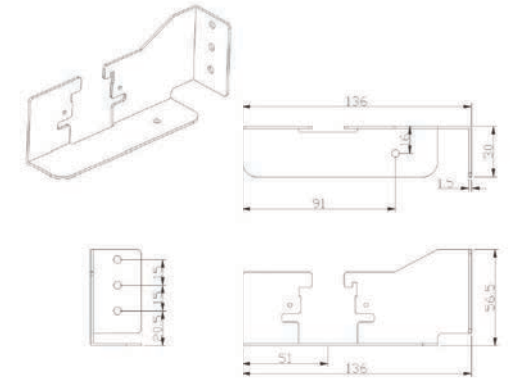

Strategic partners

产品特写 / Product close-up

CCT

Light distribution curve

3 wires 1 phase track rail fitting
3线轨道固定件

4 wires 3 phase track rail fitting
4线轨道固定件

silux

NEPTUNE