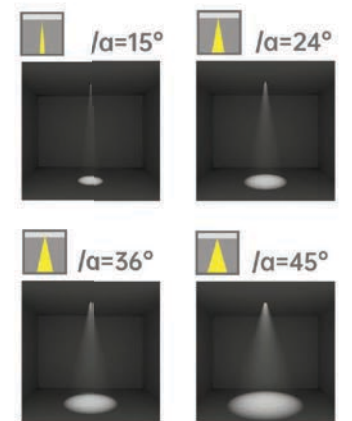

Strategic partners

Light distribution curve