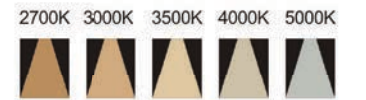

Strategic partners

Light distribution curve

Optical fittings

Product close-up

FOUR POINTS
BY SHERATON

FOUR POINTS
BY SHERATON

silux

VIOLET