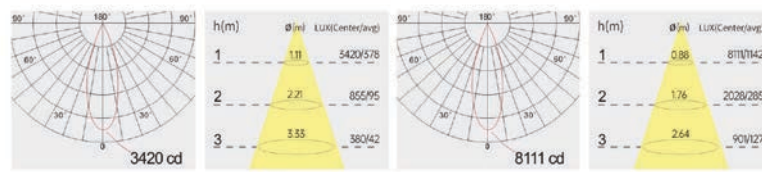

Strategic partners

LED
 Driver

Light distribution curve

NCH06215-3 / 15° / 3000K TNCH07024-3 / 15° / 3000K

NCH06215-3 / 24° / 3000K TNCH07024-3 / 24° / 3000K

NCH06215-3 / 36° / 3000K TNCH07024-3 / 36° / 3000K