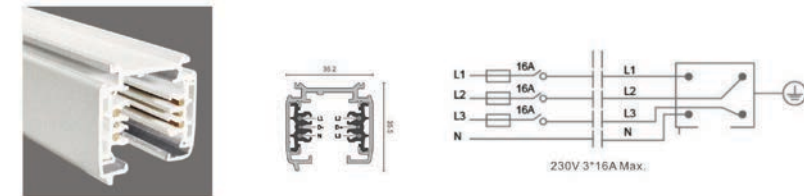

DALI Three Phases Track