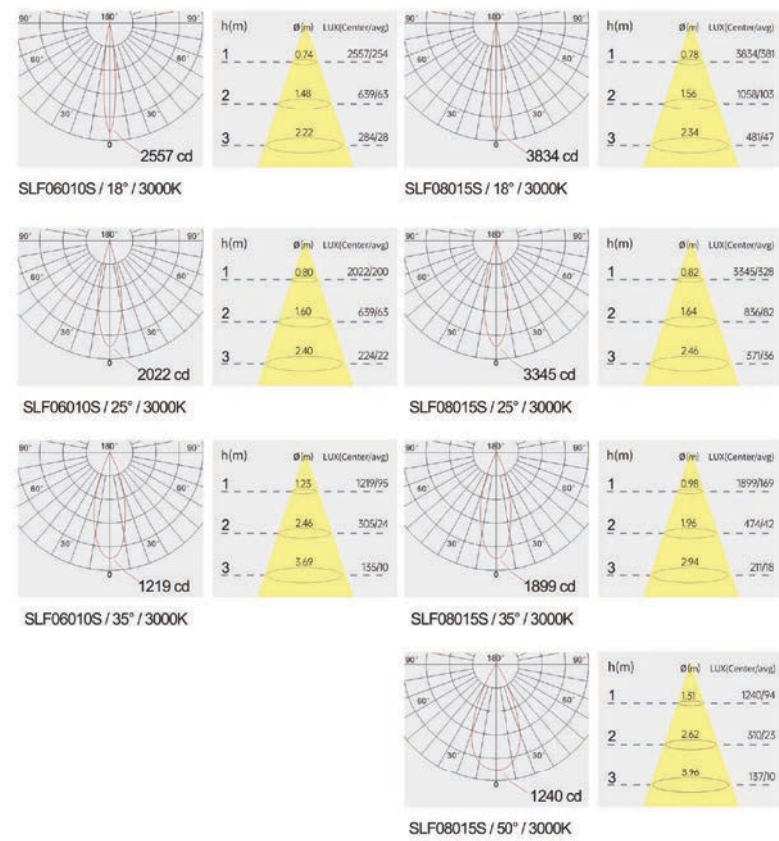

Strategic partners

Light distribution curve