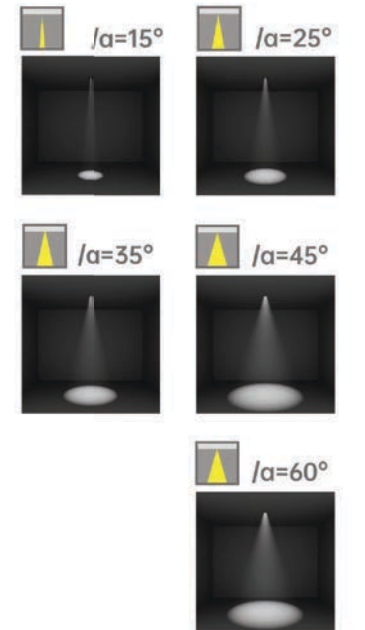

Strategic partners

Light distribution curve

Optical fittings

Product close-up

SLOB

Product code	OB-602AT	OB-602CT
Power (W)	6W	6W
Lumen (Lm)	400	400
Size (mm)	87x79x55	102x102x72
Cut-off (mm)	88x50	103x74
Voltage	220-240V / 100-277V	
PF	>0.9	
CRI	83 / 90 / 95 / Thrive	
Color	Black / White / Customized	