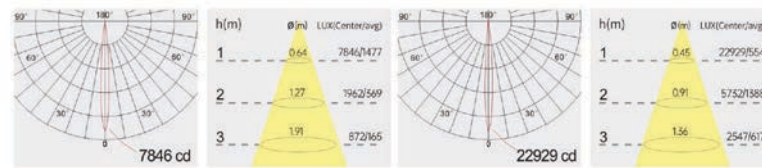

Strategic partners

Strategic partners

Light distribution curve

TLJ06215 / 15° / 3000K

TLJ07224 / 15° / 3000K