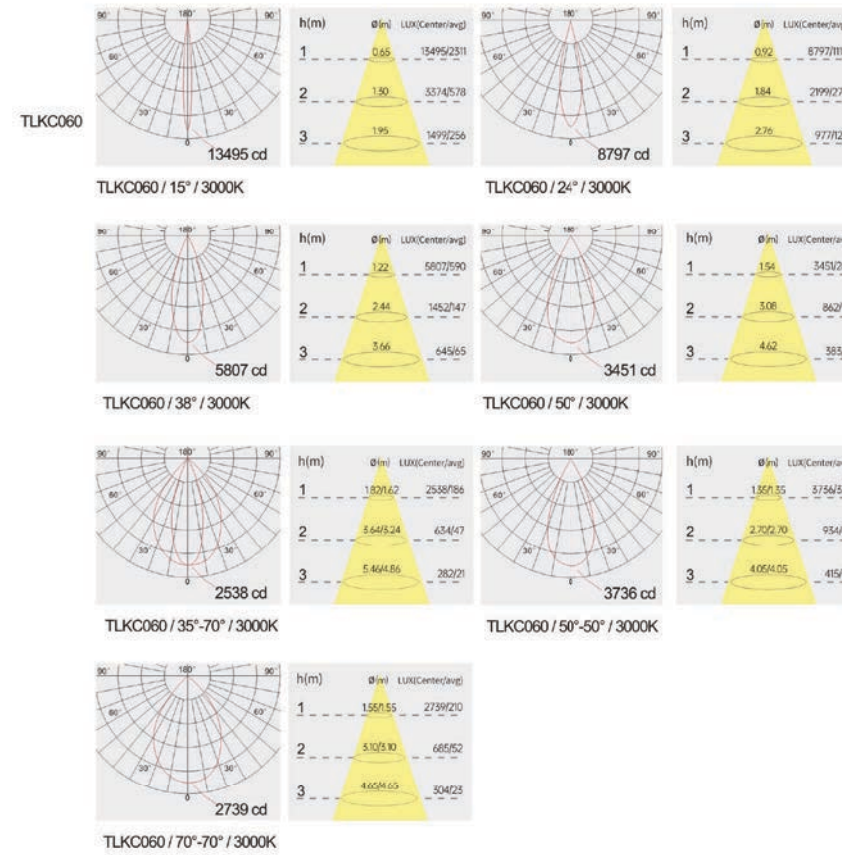

Strategic partners

Light distribution curve

Product close-up