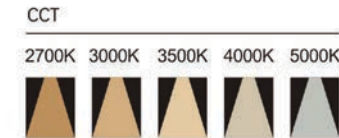

Strategic partners