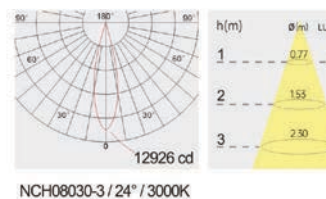

NCH08030-3 / 24° / 3000K   NCH09040-3 / 24° / 3000K