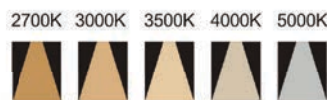

Product close-up