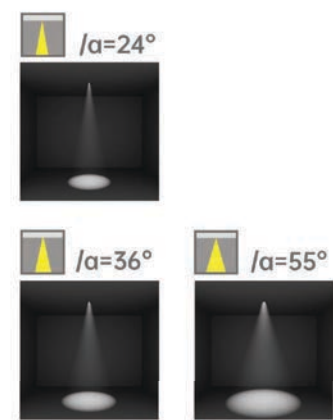

Strategic partners

Light distribution curve

Product close-up

Optical fittings

TLA2

Product code	TLA29540	TLA210550
Power (W)	40W	50W
Lumen (Lm)	3400	4200
Size (mm)	Ø95xH175	Ø105xH180
Voltage	220-240V / 100-277V	
PF	>0.9	
CRI	83 / 90 / 95 / Thrive	
Color	Black / White / Customized	