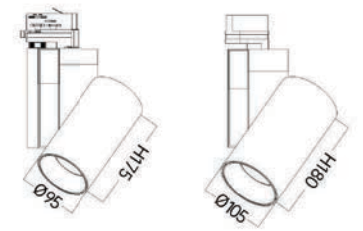

Strategic partners

Light distribution curve

Product close-up

Optical fittings

TLA3

Product code	TLA305515	TLA306520
Power (W)	15W	20W
Lumen (Lm)	1000	1600
Size (mm)	Ø55xH169	Ø65xH185
Voltage	220-240V / 100-277V	
PF	>0.9	
CRI	83 / 90 / 95 / Thrive	
Color	Black / White / Customized	