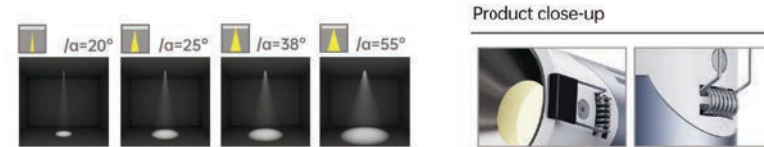

Strategic partners