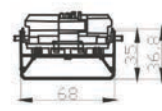

Accessories

SL990-LMLENS
Lens for option:
Bean angle:30°60°90°DA 25°
Material:PMMA

SL990-ECW
End Cap for luminaire with PC cover
For clipping on end of trunking rail and luminaire
Color:white

SL990-LM15BCW
For mounting to trunking rail, used to close the spaces in the trunking where no electrical units are mounted.
Size:1420mm
Color: White

SL990-LM15TRWX5R
3 Phase Track Rail Module
For track light module
Size:1420mm

SL990-PCX5/SL990-PCX7
5/7 wire Power feed-in connector
For inserting input power line

SL990-ASS
Mounting clipx1,screwx1

SL990-ASCO-3000
Cord hanger Screw x1,
Cord x1,
Mounting clip x1

SL990-ASCH-3000
Chain hanger: Hook x1,
Chain x1,
Mounting clip x1

SL990B

MODEL CODE	Function	POWER(W)	LUMEN(LM)	SIZE(MM)	BEAN ANGLE
SL990B-LM15804540WX5R	Standard	80	8000	1420*68mm	45°x70°
SL990B-LM15804540WX7V	0-10V Dimming	80	8000		
SL990B-LM15804540WX7D	DALI Dimming	80	8000		
SL990B-LM15804540WX5B	Standard+Max 12W Emergency+Battery	80	8000		
SL990B-LM1550040WX7E	Standard+Max 12W Emergency	80	8000		

SL990C

MODEL CODE	Function	POWER(W)	LUMEN(LM)	SIZE(MM)	BEAN ANGLE
SL990C-LM15500040WX5R	Standard	50	6500	1420*68mm	120°
SL990C-LM15500040WX7V	0-10V Dimming	50	6500		
SL990C-LM15500040WX7D	DALI Dimming	50	6500		
SL990C-LM15500040WX5B	Standard+Max 12W Emergency+Battery	50	6500		
SL990C-LM15500040WX7E	Standard+Max 12W Emergency	50	6500		

TRUNK RAIL

MODEL CODE	Function	WIRES	Function Description	SIZE(MM)
SL990-TR15WX5A	Normal 5 Wire TrunkRail	5	Standard Function+	1420*68mm
SL990-TR15WX5B	Power Input 5 WireTrunk Rail	5	DALI/0-10V/Emergency	1420*68mm
SL990-TR15WX7A	Normal 7 Wire TrunkRail	7	Standard Function+	1420*68mm
SL990-TR15WX7B	Power Input 7 WireTrunk Rail	7	DALI/0-10V/Emergency	1420*68mm