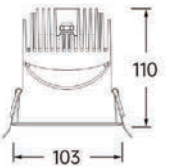

Light distribution curve