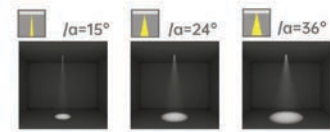

Strategic partners

Optical fittings

Product close-up

CCT

Light distribution curve

Product code	SLN95R20A	SLN120R30A
Power (W)	20W	30W
Lumen (Lm)	1800	2600
Size (mm)	Ø106*H125	Ø106*H149
Cut-off (mm)	Ø95	Ø120
Voltage	220-240V / 100-277V	
PF	>0.9	
CRI	83 / 90 / 95 / Thrive	
Color	Black / White / Customized	