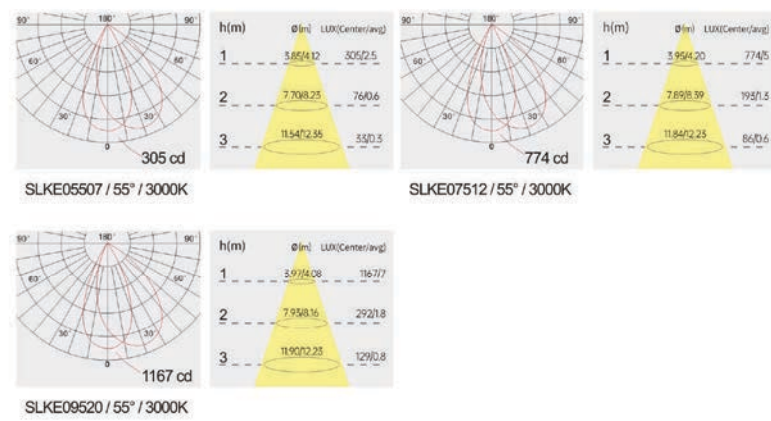

SLKE

Product code	SLKE05507	SLKE07512	SLKE09520
Power (W)	7W	12W	20W
Lumen (Lm)	500	1100	1800
Size (mm)	Φ62*H82	Φ80*H84	Φ105*H115
Cut-off (mm)	Ø55	Ø75	Ø95
Voltage	220-240V / 100-277V		
PF	>0.9		
CRI	90		
Color	Black / White / Customized		

Strategic partners

Light distribution curve