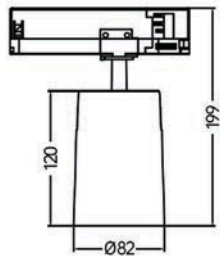

TLE

Product code	TLE030S	TLE030
Power (W)	30W	30W
Lumen (Lm)	3750	3000
Size (mm)	Ø82xH120	
Voltage	220-240V / 100-277V	
PF	>0.9	
CRI	F90	83 / 90 / 95 / Thrive
Color	Black / White / Customized	

Strategic partners

Light distribution curve

TLI

Product code	TLI108320	TLI109530	TLI110540
Power (W)	20W	30W	40W
Lumen (Lm)	1600	2500	3200
Size (mm)	Ø83xH65	Ø95xH75	Ø105xH80
Voltage	220-240V / 100-277V		
PF	>0.9		
CRI	83 / 90 / 95 / Thrive		
Color	Black / White / Customized		

Strategic partners

Light distribution curve