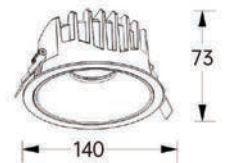

Light distribution curve