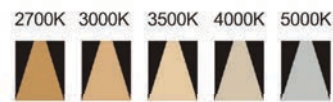

SLJG

Product code	SLJG07510	SLJG09018
Power (W)	10W	18W
Lumen (Lm)	650	1300
Size (mm)	Ø86xH55	Ø106xH60
Cut-off (mm)	Ø75	Ø90
Voltage	220-240V / 100-277V	
PF	>0.5 / >0.9	
CRI	83 / 90 / 95 / Thrive	
Color	Black / White / Customized	

Strategic partners

Light distribution curve

Optical fittings

Product close-up

SLJG

Product code	SLJG12530	SLJG16540	SLJG20050
Power (W)	30W	40W	50W
Lumen (Lm)	2600	3600	4200
Size (mm)	Ø140xH73	Ø180xH94	Ø214xH110
Cut-off (mm)	Ø125	Ø165	Ø200
Voltage	220-240V / 100-277V		
PF	>0.9		
CRI	83 / 90 / 95 / Thrive		
Color	Black / White / Customized		

Strategic partners

产品特写 / Product close-up

Light distribution curve