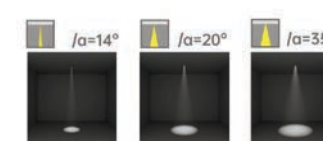

Strategic partners