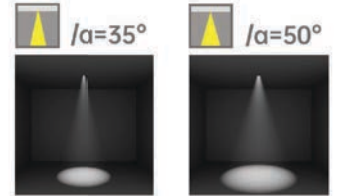

Strategic partners

Light distribution curve

Optical fittings

Product close-up

silux

Journey

According to the trend of The Times, the modern and recognized decoration style to use narrow edge minimalist design, anti-glare energy-saving and eye protection, see the light can not see the lamp concept, the space becomes more simple, make life more comfortable and wonderful.