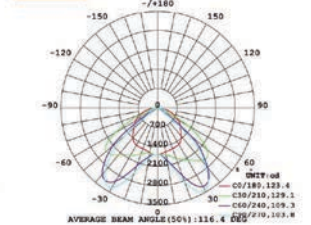

silux

LINEAR TRUNKING SYSTEM

SL990A

Series	MODEL CODE	Function	POWER(W)	LUMEN(LM)	SIZE(MM)	BEAN ANGLE
Light Module	SL990-LM15409040WX5R	Standard	40	5800	1420*68mm	"30°/60°/ 90°/DA25°"
	SL990-LM15409040WX7V	0-10V Dimming	40	5800		
	SL990-LM15409040WX7D	DALI Dimming	40	5800		
	SL990-LM15409040WX5B	Standard+Max 12W Emergency+Battery	40	5800		
	SL990-LM15409040WX7E	Standard+Max 12W Emergency	40	5800		
	SL990-LM15509040WX5R	Standard	50	8000	1420*68mm	"30°/60°/ 90°/DA25°"
	SL990-LM15509040WX7V	0-10V Dimming	50	8000		
	SL990-LM15509040WX7D	DALI Dimming	50	8000		
	SL990-LM15509040WX5B	Standard+Max 12W Emergency+Battery	50	8000		
	SL990-LM15509040WX7E	Standard+Max 12W Emergency	50	8000	1420*68mm	"30°/60°/ 90°/DA25°"
	SL990-LM15709040WX5R	Standard	70	11000		
	SL990-LM15709040WX7V	0-10V Dimming	70	11000		
SL990-LM15709040WX7D	DALI Dimming	70	11000			
SL990-LM15709040WX5B	Standard+Max 12W Emergency+Battery	70	11000			
SL990-LM15709040WX7E	Standard+Max 12W Emergency	70	11000			

30°

60°

90°

DA25°