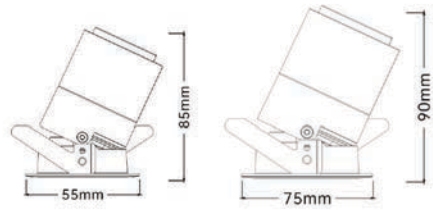

Strategic partners