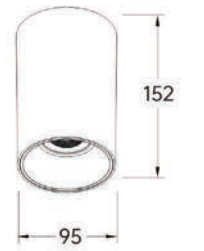

Strategic partners

Light distribution curve

Optical fittings

Product close-up

MSD

Product code	MSD5001M	MSD6001M
Power (W)	40W	60W
Lumen (Lm)	3250	4300
Size (mm)	Ø140xH162	Ø170xH182
Voltage	220-240V / 100-277V	
PF	>0.9	
CRI	83 / 90 / 95 / Thrive	
Color	Black / White / Customized	