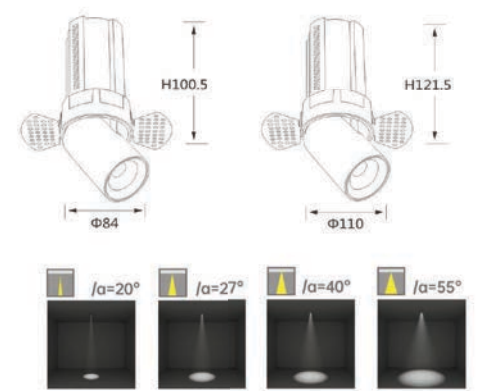

Strategic partners

Optical fittings

Product close-up

CCT

Light distribution curve

Product code	SLV-55R2	SLV-75R2	SLV-95R2
Power (W)	7W*2	12W*2	20W*2
Lumen (Lm)	450*2	850*2	1850*2
Size (mm)	Ø140xH79	Ø194xH104	Ø239xH125
Cut-off (mm)	Ø126xH65	Ø178xH88	Ø223xH109
Voltage	220-240V / 100-277V		
PF	>0.5 / >0.9		
CRI	83 / 90 / 95 / Thrive		
Color	Black / White / Customized		