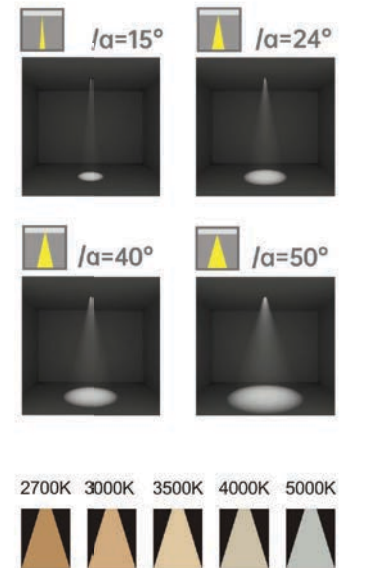

Strategic partners

Light distribution curve

Optical fittings

Product close-up