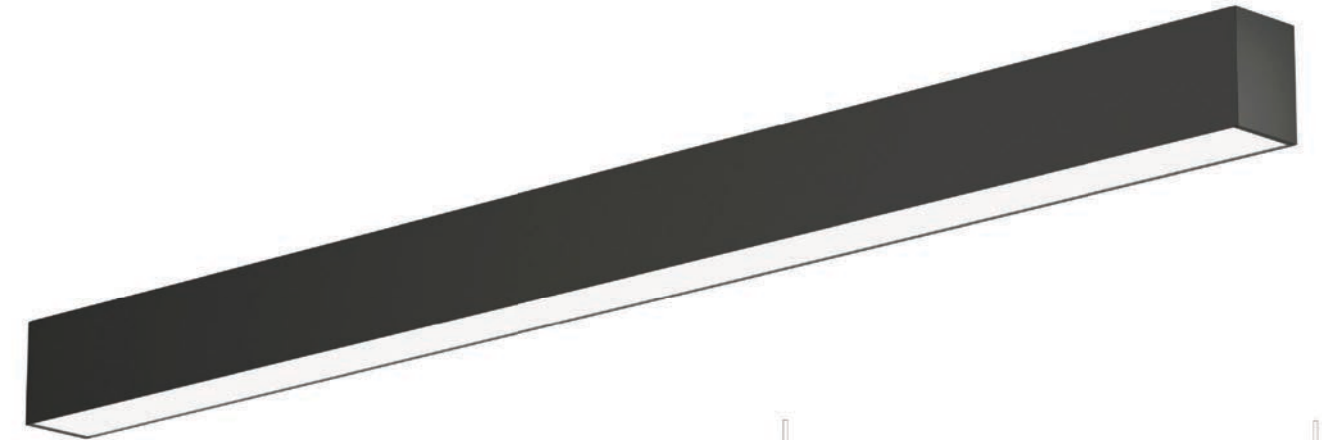

Strategic partners

LED
 Driver

Light distribution curve

Product close-up

HUMMER

918 Classical Linear Light, High quality
High efficiency, Decorous and reliable

SL918

Product code	SL91840	SL91860	SL91880
Power (W)	40W	60W	80W
Lumen (Lm)	4000	6000	8000
Size (mm)	1150*60*80	1450*60*80	1750*60*80
Voltage	220-240V / 100-277V		
PF	>0.9		
CRI	83 / 90 / 95 / Thrive		
Color	Black / White / Customized		