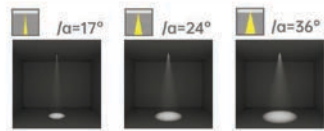

Product close-up