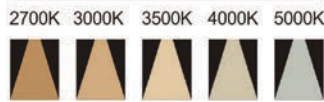

Strategic partners

Optical fittings

Product close-up

CCT

Light distribution curve

Product code	SLV-55R1T	SLV-75R1T	SLV-95R1T
Power (W)	7W	12W	20W
Lumen (Lm)	450	850	1850
Size (mm)	Ø53x85	Ø74x104	Ø92x127
Cut-off (mm)	Ø58	Ø77	Ø97
Voltage	220-240V / 100-277V		
PF	>0.5 / >0.9		
CRI	83 / 90 / 95 / Thrive		
Color	Black / White / Customized		