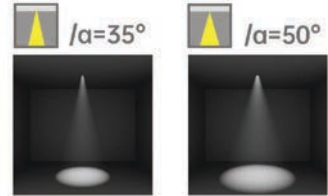

Strategic partners

Light distribution curve

Optical fittings

Product close-up

SLF

Product code	SLF06010S2	SLF08015S2
Power (W)	10W*2	15W*2
Lumen (Lm)	450*2	700*2
Size (mm)	70x125x86	90x165x105
Cut-off (mm)	60x115	80x155
Voltage	220-240V / 100-277V	
PF	>0.9	
CRI	83 / 90 / 95 / Thrive	
Color	Black / White / Customized	