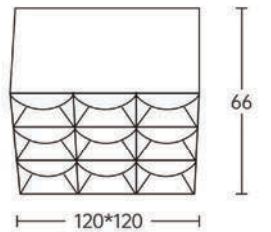

Optical fittings

Product close-up