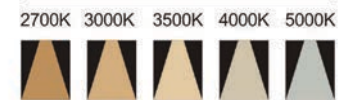

5 in 1 CCT DIP

ADDABLE ACCESSORIES

TLSC

Product code	TLSC030
Power (W)	30W
Lumen (Lm)	2500
Size (mm)	Ø94xH101
Voltage	220-240V / 100-277V
PF	>0.9
CRI	83 / 90 / 95 / Thrive
Color	Black / White / Customized

Strategic partners

Product close-up

CCT

Light distribution curve