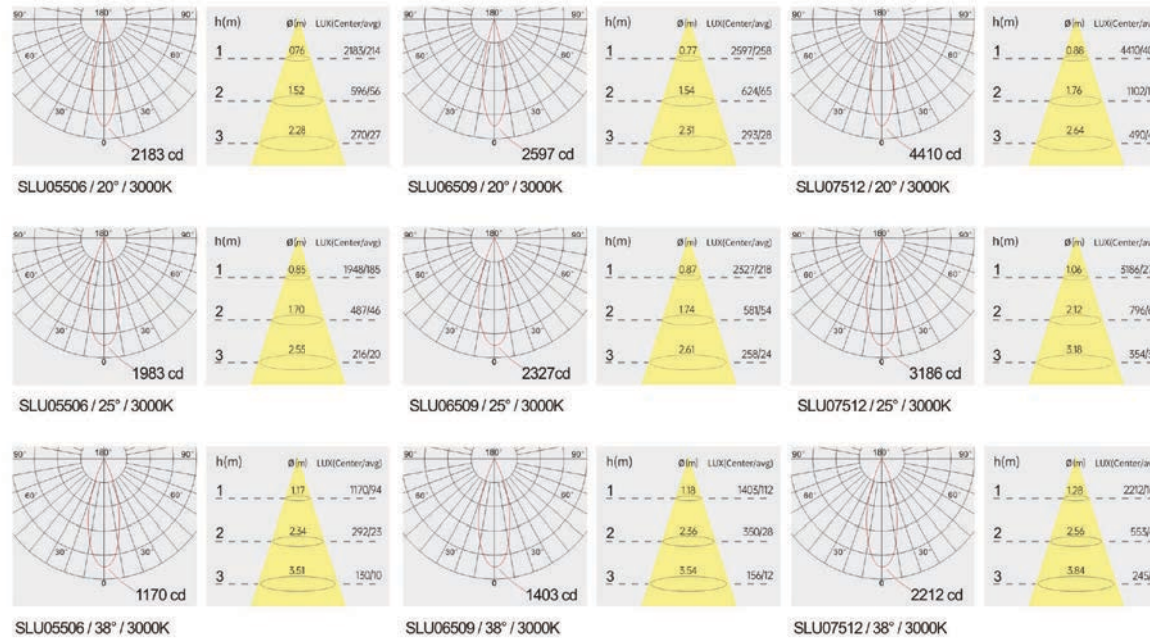

Strategic partners

Light distribution curve

Optical fittings

Product close-up

SLW

Product code	SLW115	SLW140
Power (W)	50W	60W
Lumen (Lm)	4800	5400
Size (mm)	Ø135x125	Ø160x145
Cut-off (mm)	Ø115	Ø140
Voltage	220-240V / 100-277V	
PF	>0.9	
CRI	83 / 90 / 95 / Thrive	
Color	Black / White / Customized	

Strategic partners

Light distribution curve

Optical fittings

Product close-up

SLU

Product code	SLU05506	SLU06509	SLU07512
Power (W)	6W	9W	12W
Lumen (Lm)	450	600	950
Size (mm)	Ø65xH30	Ø75xH30	Ø85xH30
Cut-off (mm)	Ø55	Ø65	Ø75
Voltage	220-240V / 100-277V		
PF	>0.9		
CRI	83 / 90 / 95 / Thrive		
Color	Black / White / Customized		

Strategic partners

CCT

Light distribution curve

SLFS

Product code	SLFS1030
Power (W)	30W
Lumen (Lm)	2600
Size (mm)	Ø110xH140
Cut-off (mm)	Ø100
Voltage	220-240V / 100-277V
PF	>0.9
CRI	83 / 90 / 95 / Thrive
Color	Black / White / Customized