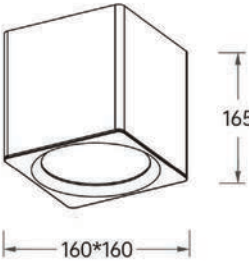

Strategic partners

Light distribution curve

Optical fittings

Product close-up

MSD

Product code	MSD2501MA	MSD2501M
Power (W)	10W	15W
Lumen (Lm)	800	1000
Size (mm)	75xH100	75xH152
Voltage	220-240V / 100-277V	
PF	>0.9	
CRI	83 / 90 / 95 / Thrive	
Color	Black / White / Customized	