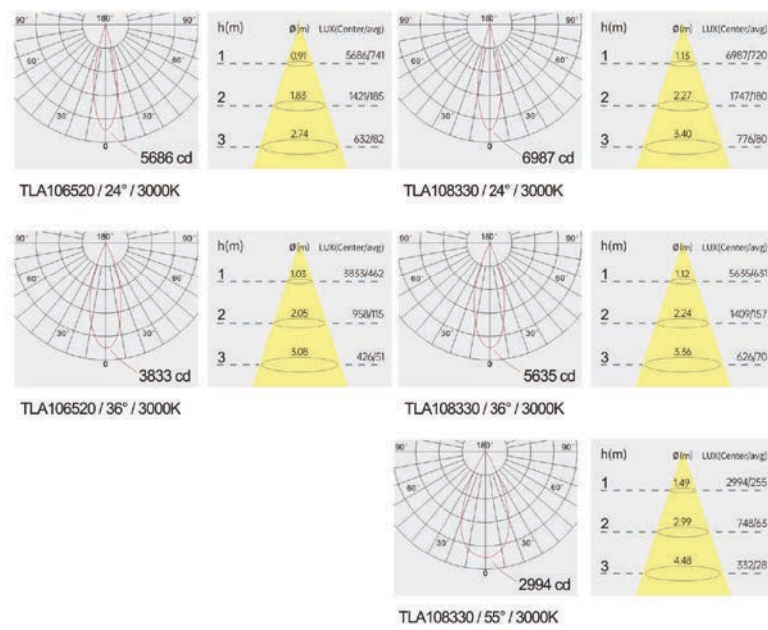

TLA2

Product code	TLA206520	TLA208330
Power (W)	20W	30W
Lumen (Lm)	1700	2500
Size (mm)	Ø65xH150	Ø83xH165
Voltage	220-240V / 100-277V	
PF	>0.9	
CRI	83 / 90 / 95 / Thrive	
Color	Black / White / Customized	

Strategic partners

Light distribution curve

Product close-up

Optical fittings