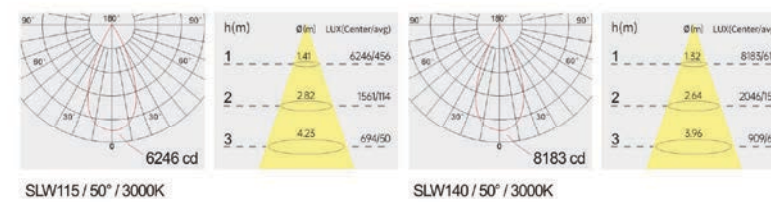

Strategic partners

Light distribution curve

Optical fittings

Product close-up