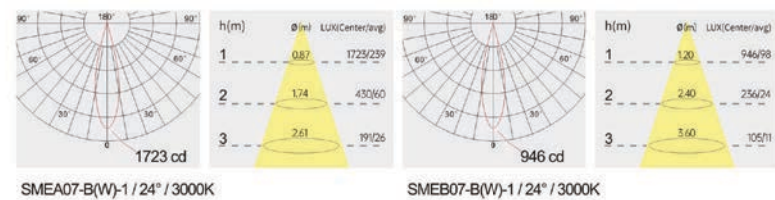

Strategic partners

Light distribution curve

Product close-up