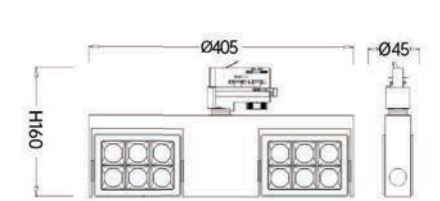

TLKB

Product code	TLKB030
Power (W)	30W
Lumen (Lm)	2500
Size (mm)	Ø240x45x160
Voltage	220-240V / 100-277V
PF	>0.9
CRI	83 / 90 / 95 / Thrive
Color	Black / White / Customized

Strategic partners

Light distribution curve

Product close-up

TLKC

Product code	TLKC060
Power (W)	30W*2
Lumen (Lm)	2500*2
Size (mm)	Ø405x45x160
Voltage	220-240V / 100-277V
PF	>0.9
CRI	83 / 90 / 95 / Thrive
Color	Black / White / Customized

Strategic partners

Light distribution curve

Product close-up