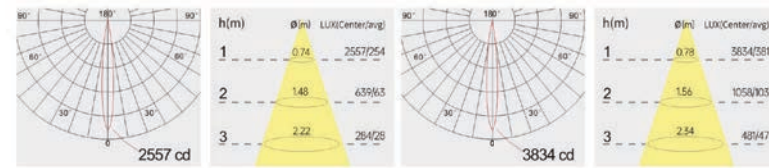

Strategic partners

Light distribution curve