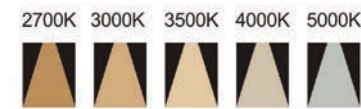

TLS

Product code	TLS030
Power (W)	30W
Lumen (Lm)	2200-2500
Size (mm)	Ø94xH142
Voltage	220-240V / 100-277V
PF	>0.9
CRI	83 / 90 / 95 / Thrive
Color	Black / White / Customized

Strategic partners

Light distribution curve

CCT

Dip Switch

Optical fittings

Product close-up

Zoomable