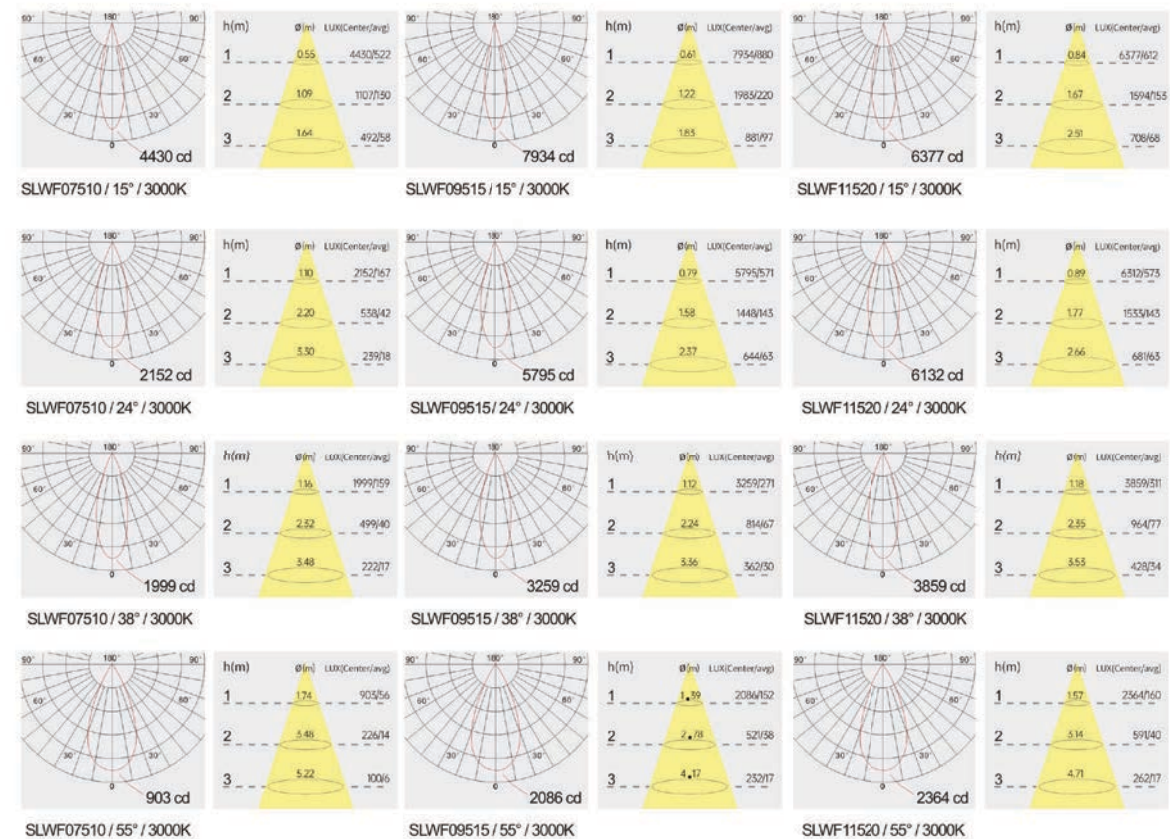

Strategic partners

CCT

Light distribution curve

Product code	SLWF13530	SLWF17540	SLWF20050
Power (W)	30W	40W	50W
Lumen (Lm)	2900	3600	4800
Size (mm)	Ø150xH80	Ø190xH95	Ø215xH105
Cut-off (mm)	Ø135	Ø175	Ø200
Voltage	220-240V / 100-277V		
PF	>0.9		
CRI	83 / 90 / 95 / Thrive		
Color	Black / White / Customized		