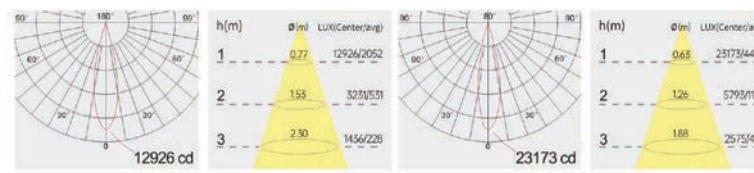

NCH08030-3 / 24° / 3000K   NCH09040-3 / 24° / 3000K