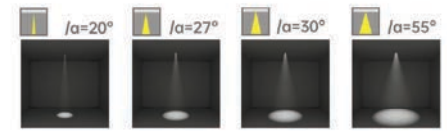

Light distribution curve

Light distribution curve

Product code	SLV-55S2	SLV-75S2	SLV-95S2
Power (W)	7W*2	12W*2	20W*2
Lumen (Lm)	450*2	850*2	1850*2
Size (mm)	130x69	180x91	224x110
Cut-off (mm)	120x60	164x77	207x95
Voltage	220-240V / 100-277V		
PF	>0.5 / >0.9		
CRI	83 / 90 / 95 / Thrive		
Color	Black / White / Customized		