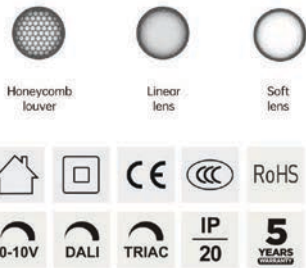

Strategic partners

Light distribution curve

Optical fittings

Product code	STKTA12	STKTB12	STKTC12	STKTD12
Power (W)	12W	12W	12W	12W
Lumen (Lm)	800	600	700	900
Size (mm)	Ø85xH57	Ø85xH57	Ø85xH57	Ø85xH57
Cut-off (mm)	Ø75	Ø75	Ø75	Ø75
Voltage	220-240V / 100-277V			
PF	>0.5			
CRI	83 / 90 / 95 / Thrive			
Color	Black / White / Customized			