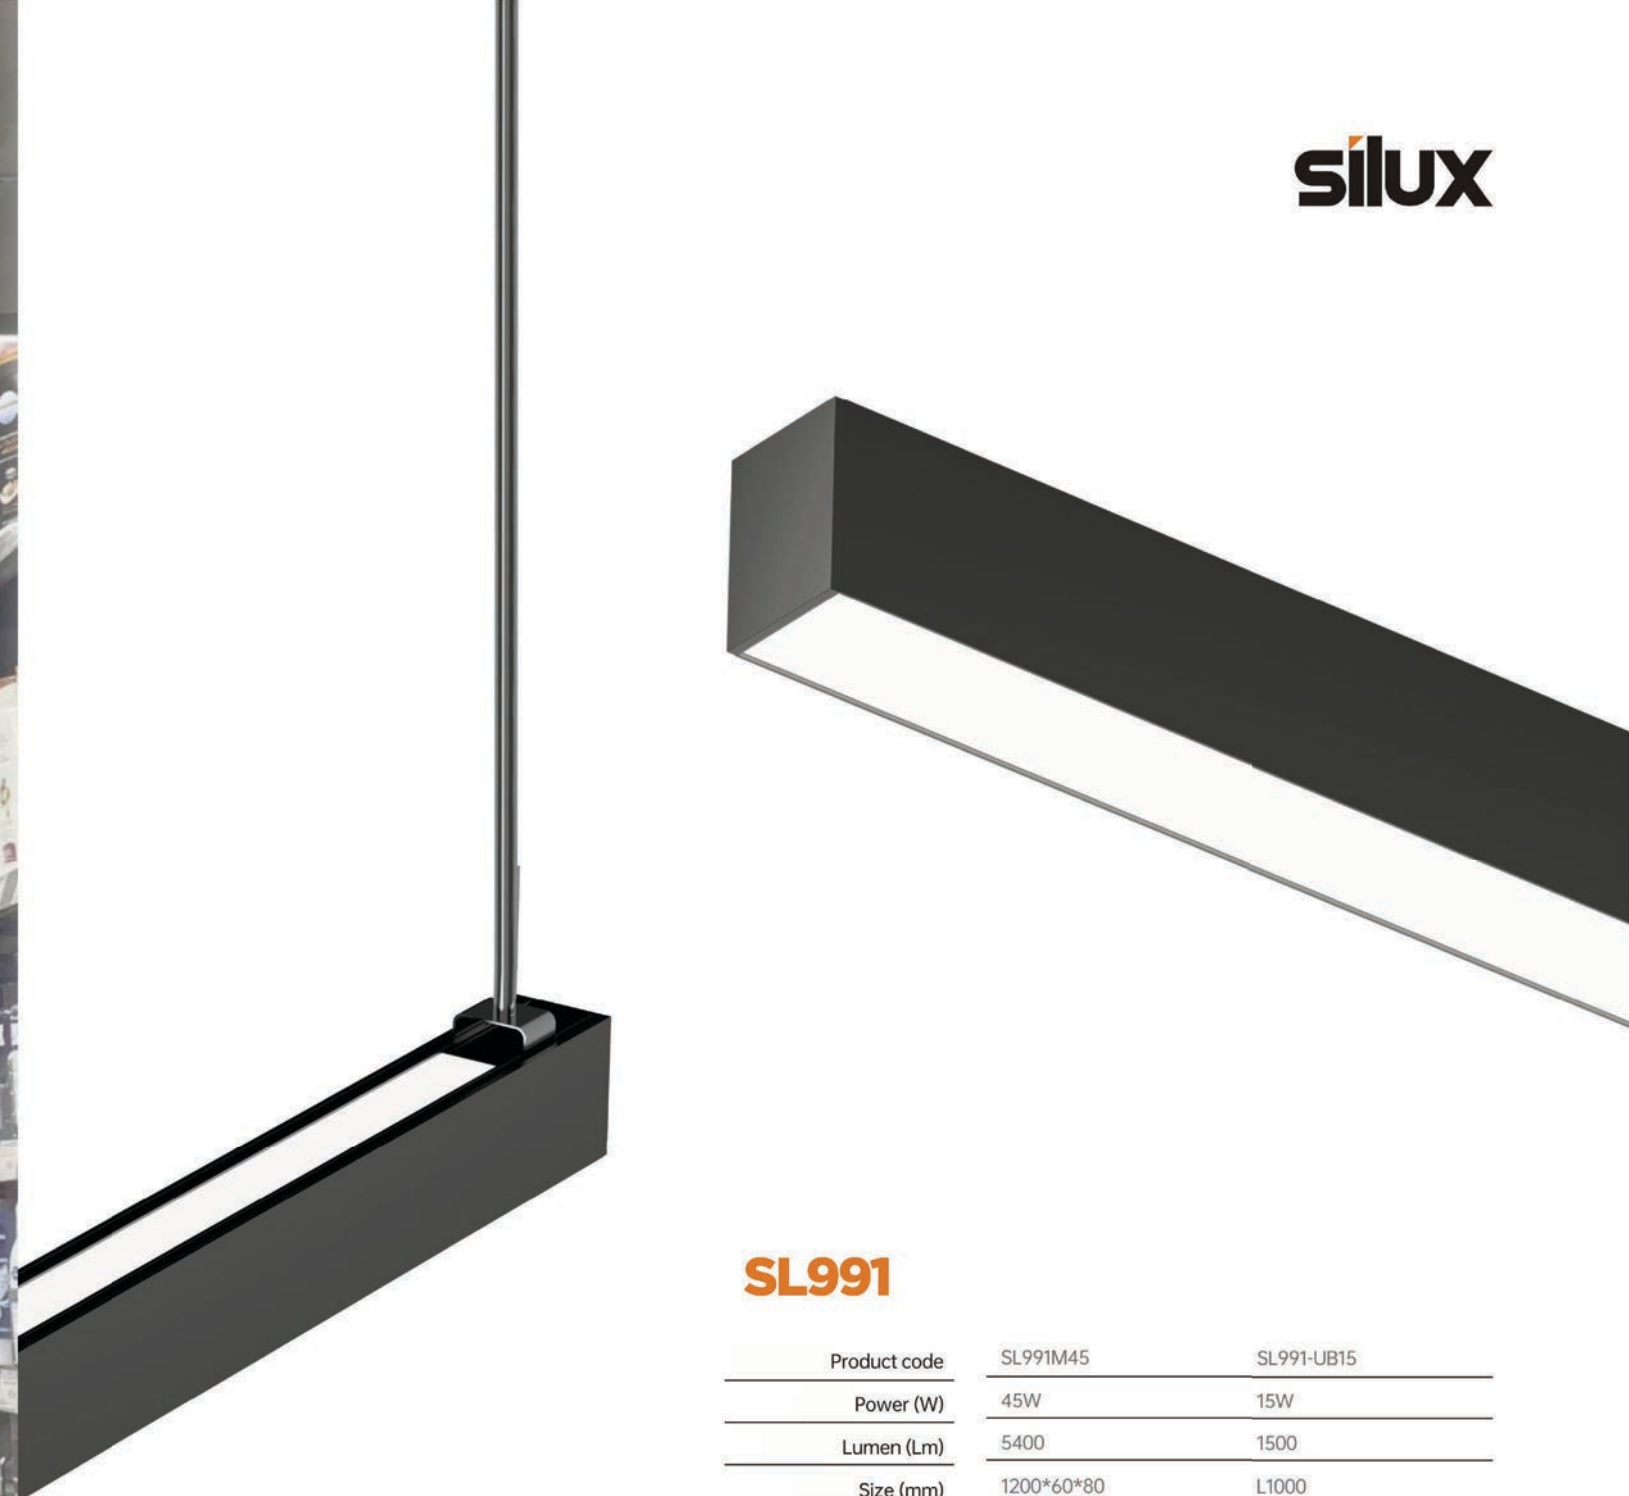

SL991

Product code	SL991M45	SL991-UB15
Power (W)	45W	15W
Lumen (Lm)	5400	1500
Size (mm)	1200*60*80	L1000
Voltage	220-240V / 100-277V	
PF	>0.9	
CRI	83 / 90 / 95 / Thrive	
Color	Black / White / Customized	

Strategic partners

LED

Driver

2700K 3000K 3500K 4000K 5000K