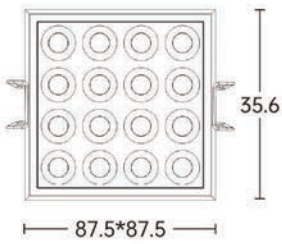

SMXT25 / 28° / 3000K