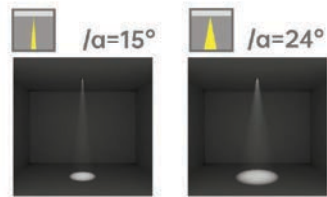

Strategic partners

Light distribution curve

Optical fittings

Product close-up

SLT

Product code	SLT40	SLT50	SLT60
Power (W)	5W	7W	9W
Lumen (Lm)	280	400	500
Size (mm)	Ø45xH51	Ø57xH67	Ø70xH79
Cut-off (mm)	Ø40	Ø50	Ø60
Voltage	220-240V / 100-277V		
PF	>0.5		
CRI	83 / 90 / 95 / Thrive		
Color	Black / White / Customized		