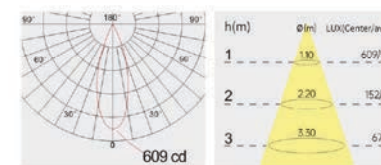

Strategic partners

Light distribution curve

SMXM04 / 28° / 3000K

SMXM09 / 26° / 3000K

SMXM04 / 36° / 3000K

SMXM09 / 36° / 3000K

Optical fittings

Product close-up