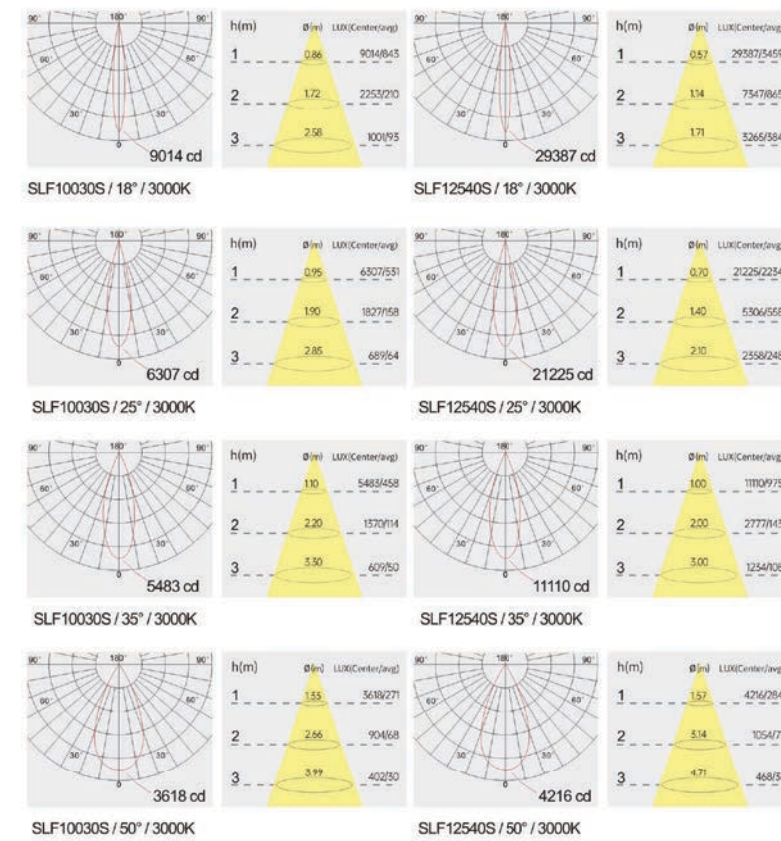

Strategic partners

Light distribution curve

Optical fittings

Product close-up