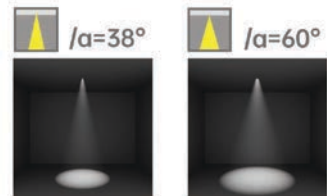

MSE

Product code	MSE15035	MSE17550
Power (W)	35W	50W
Lumen (Lm)	3000	4500
Size (mm)	Ø165x145	Ø190x165
Cut-off (mm)	Ø150	Ø175
Voltage	220-240V / 100-277V	
PF	>0.9	
CRI	83 / 90 / 95 / Thrive	
Color	Black / White / Customized	

Strategic partners

Light distribution curve

Optical fittings

Product close-up