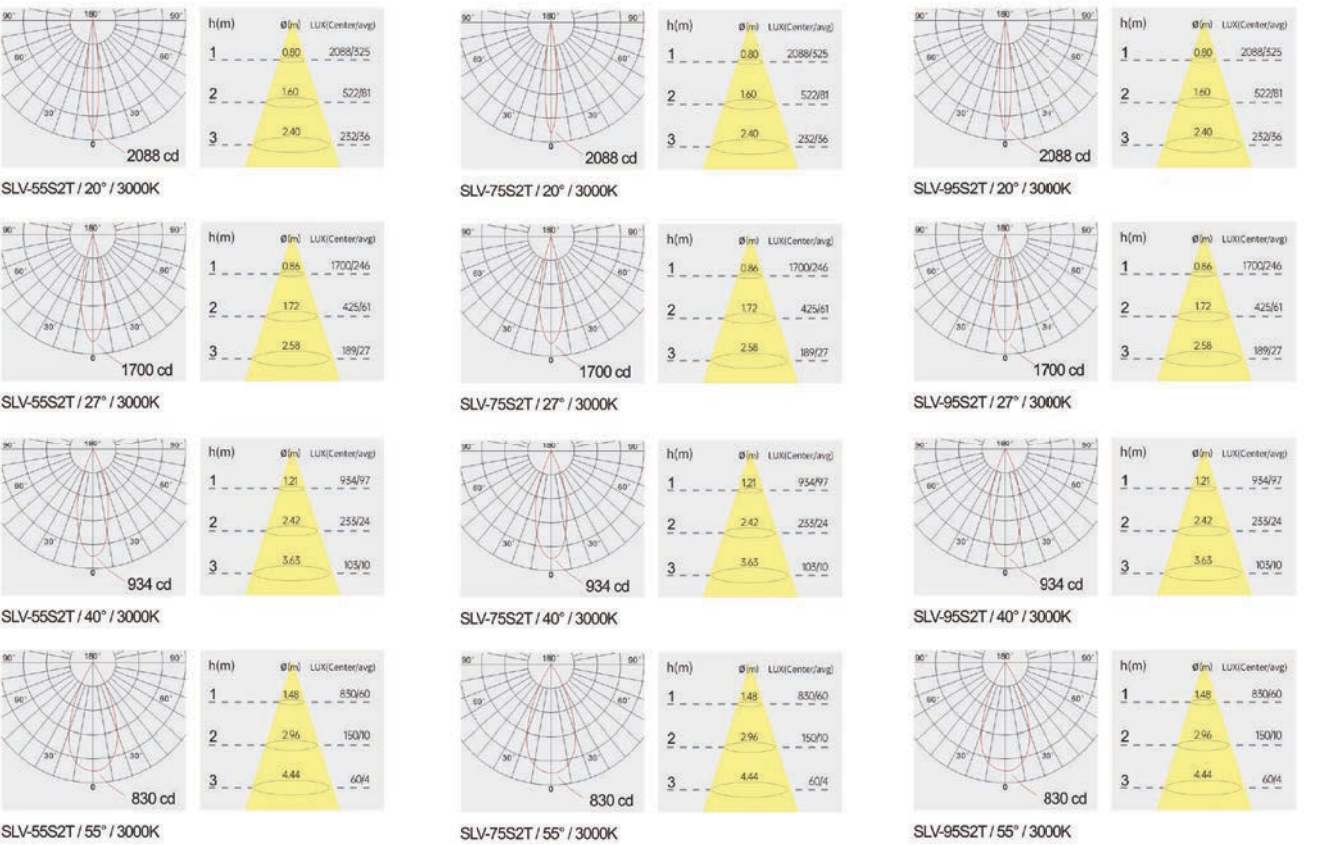

Strategic partners

Optical fittings

Product close-up

CCT

Light distribution curve

NMP

According to the trend of The Times, the modern and recognized decoration style to use narrow edge minimalist design, anti-glare energy-saving and eye protection, see the light can not see the lamp concept, the space becomes more simple, make life more comfortable and wonderful.