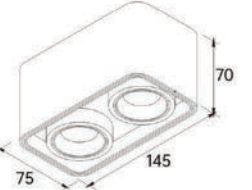

Strategic partners

Light distribution curve

Optical fittings

Product close-up

SLK

Product code	SLKS312	SLKS412
Power (W)	12W*3	12W*4
Lumen (Lm)	950*3	950*4
Size (mm)	295x100x100	195x195x120
Voltage	220-240V / 100-277V	
PF	>0.5	
CRI	83 / 90 / 95 / Thrive	
Color	Black / White / Customized	