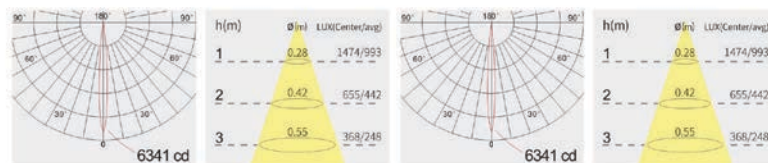

Strategic partners

Light distribution curve

A1 / 15° / 3000K