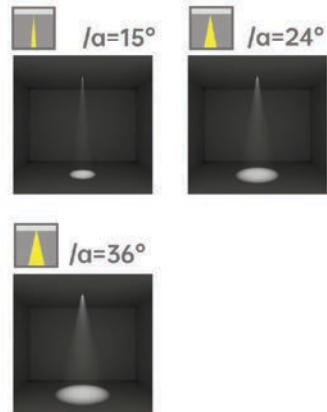

Strategic partners

Optical fittings

Product close-up

CCT

Light distribution curve

SLN

Product code	SLN82S12A	SLN82S12TA
Power (W)	12W	12W
Lumen (Lm)	800	800
Size (mm)	89*89*H105	131*78*H110
Cut-off (mm)	82*82	82*82
Voltage	220-240V / 100-277V	
PF	>0.5	
CRI	83 / 90 / 95 / Thrive	
Color	Black / White / Customized	