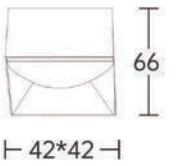

Strategic partners

Light distribution curve

Optical fittings

Product close-up

SMJ

Product code	SMJM04	SMJM05
Power (W)	15W	20W
Lumen (Lm)	1250	1750
Size (mm)	82*82*66	195x42x66
Voltage	220-240V / 100-277V	
PF	>0.9	
CRI	83 / 90 / 95 / Thrive	
Color	Black / White / Customized	