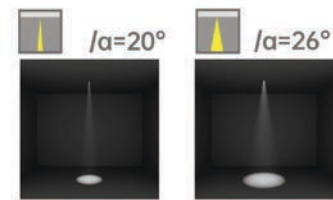

ENFT

Product code	ENFT8528	ENFT9335
Power (W)	28W	35W
Lumen (Lm)	2800	3500
Size (mm)	Ø85xH153	Ø93xH173
Voltage	220-240V / 100-277V	
PF	>0.9	
CRI	83 / 90 / 95 / Thrive	
Color	Black / White / Customized	

Strategic partners

Light distribution curve

Optical fittings

Product close-up

TLCB

Product code	TLCB06015	TLCB07524	TLCB09035
Power (W)	15W	24W	35W
Lumen (Lm)	1150	2200	3200
Size (mm)	Ø58xH138	Ø74xH160	Ø90xH180
Voltage	220-240V / 100-277V		
PF	>0.9		
CRI	83 / 90 / 95 / Thrive		
Color	Black / White / Customized		

Strategic partners

Light distribution curve