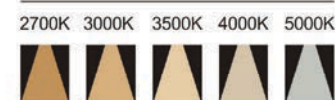

IP65

Not afraid of water/fog/oil/smoke can be used in the hotel, ballroom.
The lamp has passed 500 hours of salt spray testing and IP65 waterproof testing

Product code	SLSA03507	SLSA04507
Power (W)	7W	7W
Lumen (Lm)	400	400
Size (mm)	Ø40xH85	Ø52xH72
Cut-off (mm)	Ø35	Ø45
Voltage	220-240V / 100-277V	
PF	>0.9	
CRI	83 / 90 / 95 / Thrive	
Color	Black / White / Customized	

Strategic partners

Product close-up

CCT

Light distribution curve