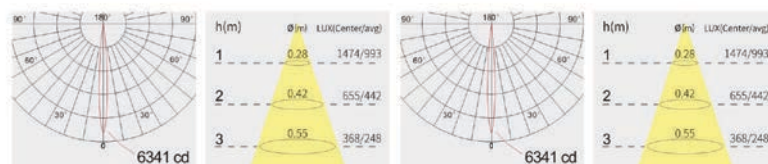

Strategic partners

Light distribution curve

A1 / 15° / 3000K

A1 / 15° / 3000K

A1 / 15° / 3000K

A1 / 15° / 3000K

Optical fittings

Product close-up