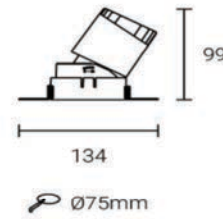

Strategic partners