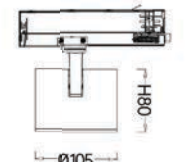

Strategic partners

Light distribution curve

NCTL-4

Product code	NCTL-4-800	NCTL-4-900	NCTL-4-1000
Power (W)	20W	30W	40W
Lumen (Lm)	1850	2600	3800
Size (mm)	Ø78xH167	Ø92xH194	Ø105xH209
Voltage	220-240V / 100-277V		
PF	>0.9		
CRI	83 / 90 / 95 / Thrive		
Color	Black / White / Customized		