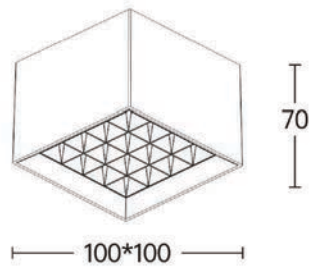

Strategic partners

Light distribution curve

SMXM04 / 28° / 3000K

SMXM09 / 26° / 3000K

SMXM04 / 36° / 3000K

SMXM09 / 36° / 3000K

Optical fittings

Product close-up