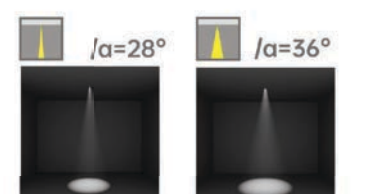

Strategic partners

Light distribution curve

SMXM04 / 28° / 3000K

SMXM09 / 26° / 3000K

SMXM04 / 36° / 3000K

SMXM09 / 36° / 3000K

Optical fittings

Product close-up