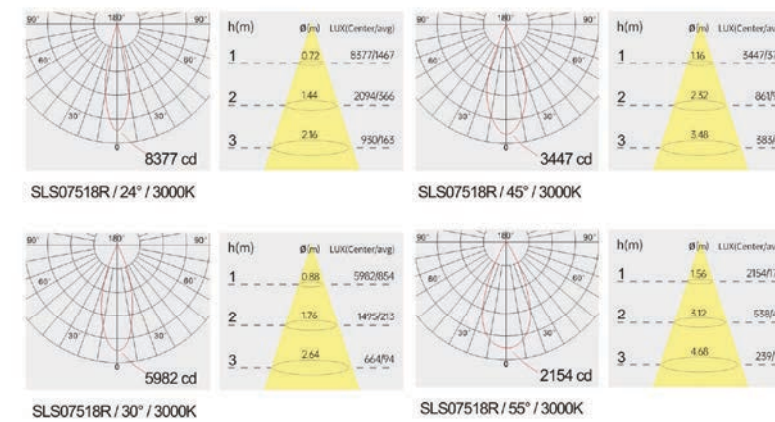

Strategic partners

Strategic partners

Light distribution curve

Optical fittings

Light distribution curve

Optical fittings

Product code	SLS09532R	SLS09532RT	SLS09532S	SLS09532ST
Power (W)	32W	32W	32W	32W
Lumen (Lm)	3000	3000	3000	3000
Size (mm)	Ø110xH128	Ø92xH128	105x105x144	97x97x144
Cut-off (mm)	Ø95	Ø97	95x95	97x97
Voltage	220-240V / 100-277V			
PF	>0.9			
CRI	83 / 90 / 95 / Thrive			
Color	Black / White / Customized			