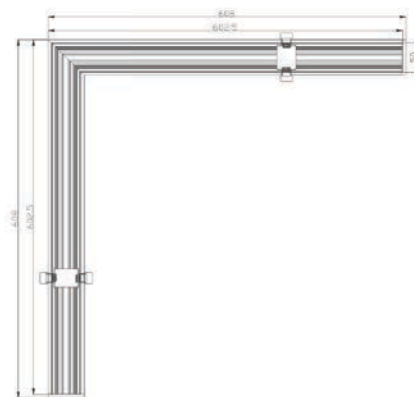

SL931

Product code	SL931G040	SL931GL040
Power (W)	40W	40W
Lumen (Lm)	4800	4800
Size (mm)	1215*62*28	L608*608*62*28
Cut-off (mm)	1201x51	L601x601*51
Voltage	220-240V / 100-277V	
PF	> 0.9	
CRI	83 / 90 / 95 / Thrive	
Color	Black / White / Customized	

Strategic partners

LED

Driver

2700K 3000K 3500K 4000K 5000K