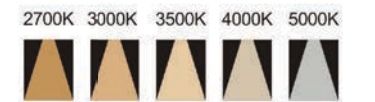

Optical fittings

Product close-up