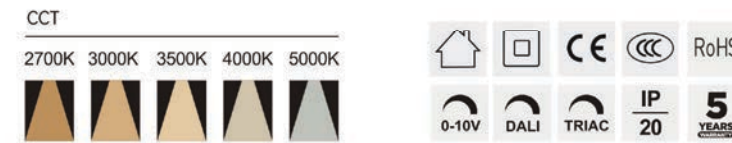

Strategic partners