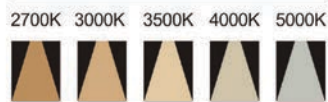

Product code	SLV-55S1	SLV-75S1	SLV-95S1
Power (W)	7W	12W	20W
Lumen (Lm)	450	850	1850
Size (mm)	64x64x94	85x85x116	105x105x144
Cut-off (mm)	55x55	75x75	95x95
Voltage	220-240V / 100-277V		
PF	>0.5 / >0.9		
CRI	83 / 90 / 95 / Thrive		
Color	Black / White / Customized		

Product code	SLV-55S1T	SLV-75S1T	SLV-95S1T
Power (W)	7W	12W	20W
Lumen (Lm)	450	850	1850
Size (mm)	54x54x94	74x74x116	97x97x144
Cut-off (mm)	58x58	77x77	97x97
Voltage	220-240V / 100-277V		
PF	>0.5 / >0.9		
CRI	83 / 90 / 95 / Thrive		
Color	Black / White / Customized		

Strategic partners

Optical fittings

Product close-up

CCT

Strategic partners

Optical fittings

Product close-up

CCT

Light distribution curve

Light distribution curve