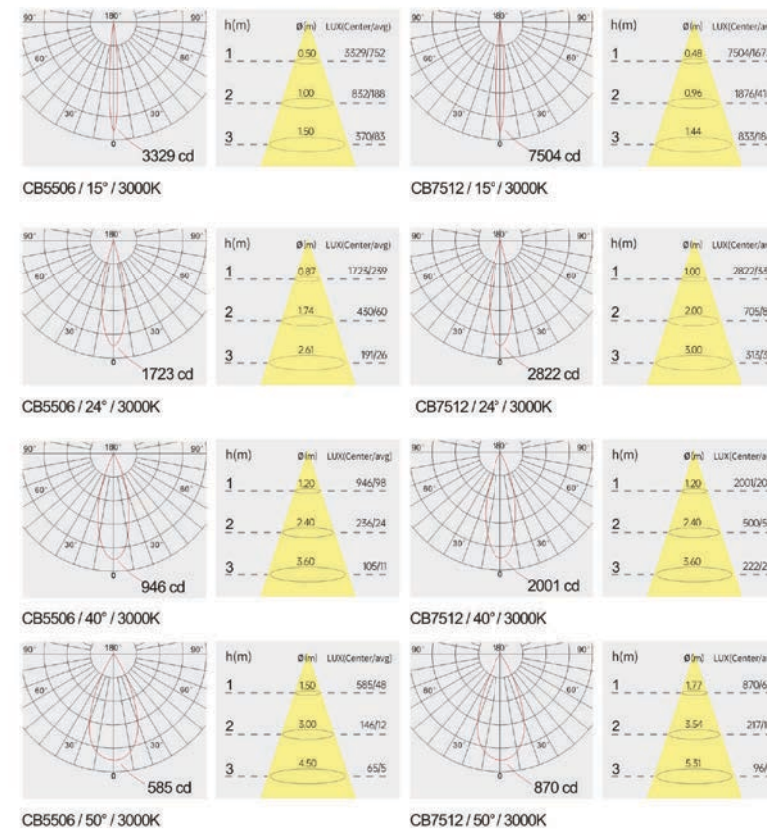

Strategic partners

Light distribution curve

Optical fittings

Product close-up