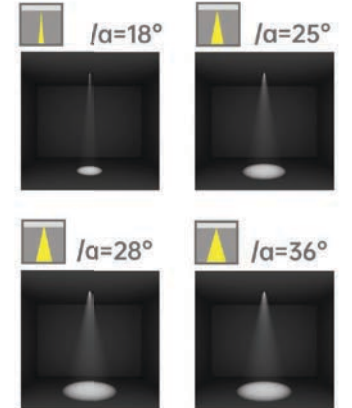

SMX

Product code	SMXT03	SMXT04	SMXT06
Power (W)	4W	5W	8W
Lumen (Lm)	280	350	560
Size (mm)	68.5x30.5x35.6	49.5x49.5x35.6	125.5x30.5x35.6
Cut-off (mm)	64x26	45x45	121x26
Voltage	220-240V / 100-277V		
PF	>0.9		
CRI	83 / 90 / 95 / Thrive		
Color	Black / White / Customized		

Strategic partners

Light distribution curve

SMX

Product code	SMXT09	SMXT12
Power (W)	10W	15W
Lumen (Lm)	700	1050
Size (mm)	68.5x68.5x35.6	239.5x30.5x35.6
Cut-off (mm)	64x64	235x26
Voltage	220-240V / 100-277V	
PF	>0.9	
CRI	83 / 90 / 95 / Thrive	
Color	Black / White / Customized	

Strategic partners

Light distribution curve

Optical fittings