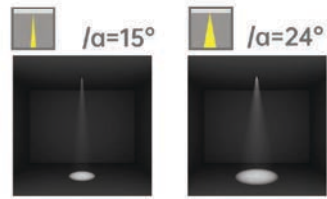

NCH06215-3 / 24° / 3000K   TNCH07024-3 / 24° / 3000K