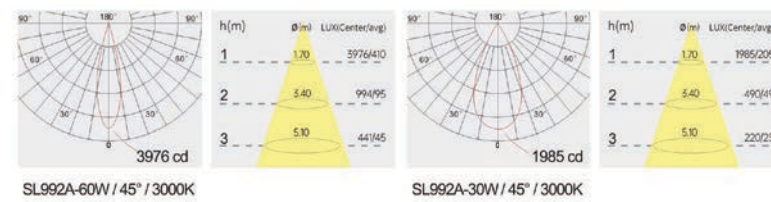

Light distribution curve