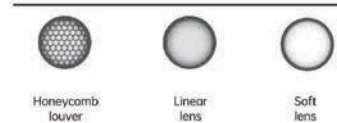

Optical fittings