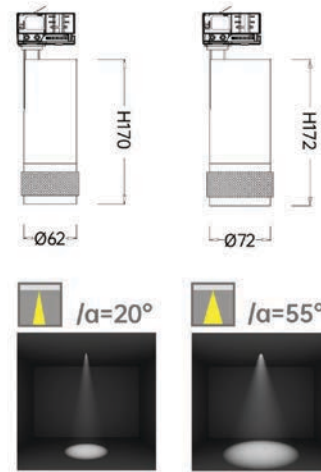

TLD

Product code	TLD06215	TLD07224
Power (W)	15W	24W
Lumen (Lm)	900-1250	1800-2000
Size (mm)	Ø62xH170	Ø72xH172
Voltage	220-240V / 100-277V	
PF	>0.9	
CRI	83 / 90 / 95 / Thrive	
Color	Black / White / Customized	

Strategic partners

Light distribution curve

Optical fittings

Product close-up

TLD

Product code	TLD08030	TLD09440
Power (W)	30W	40W
Lumen (Lm)	2250-2600	2800-3600
Size (mm)	Ø80xH187	Ø94xH190
Voltage	220-240V / 100-277V	
PF	>0.9	
CRI	83 / 90 / 95 / Thrive	
Color	Black / White / Customized	

Strategic partners

Light distribution curve

Optical fittings

Product close-up