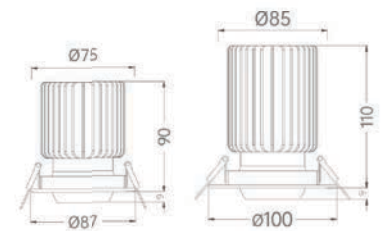

Light distribution curve