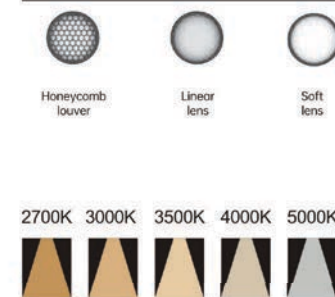

Optical fittings