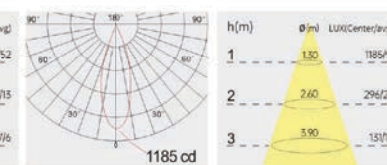

Strategic partners

Light distribution curve

SMXM04 / 28° / 3000K

SMXM09 / 26° / 3000K

SMXM04 / 36° / 3000K

SMXM09 / 36° / 3000K

Optical fittings

Product close-up