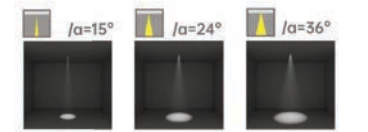

Strategic partners

Optical fittings

Product close-up

CCT

Light distribution curve

SLN

Product code	SLN52R06TA	SLN75R12TA
Power (W)	6W	12W
Lumen (Lm)	450	800
Size (mm)	Ø107*H78	Ø134*H99
Cut-off (mm)	Ø52	Ø75
Voltage	220-240V / 100-277V	
PF	>0.5	
CRI	83 / 90 / 95 / Thrive	
Color	Black / White / Customized	