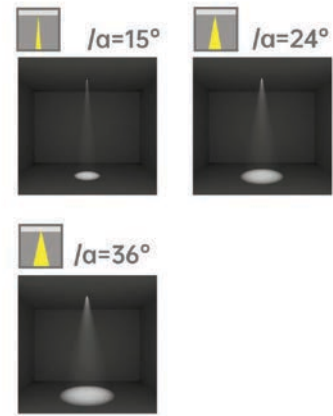

Strategic partners