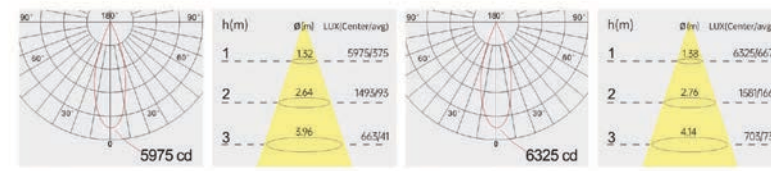

MSE17550 / 38° / 3000K

MSE15035 / 38° / 3000K