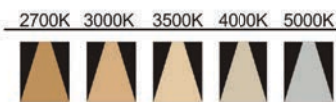

Strategic partners

Light distribution curve

Optical fittings

Product close-up

TLD

Product code	TLD08030	TLD09440
Power (W)	30W	40W
Lumen (Lm)	2250-2600	2800-3600
Size (mm)	Ø80xH187	Ø94xH190
Voltage	220-240V / 100-277V	
PF	>0.9	
CRI	83 / 90 / 95 / Thrive	
Color	Black / White / Customized	