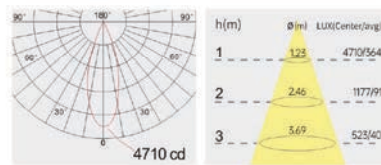

SMXT25 / 36° / 3000K