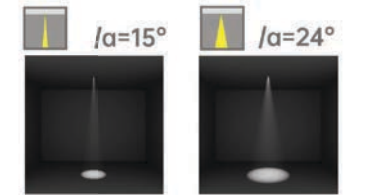

Optical fittings

Product close-up