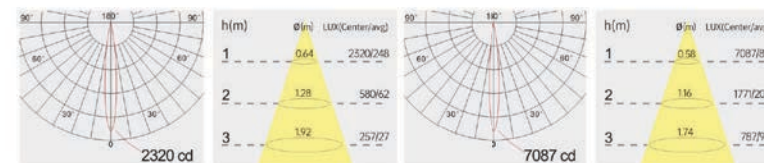

Strategic partners

Light distribution curve

SMJM01 / 15° / 3000K