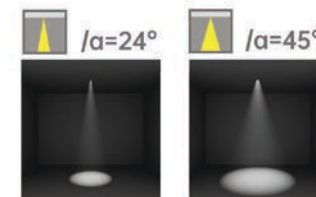

Strategic partners

Light distribution curve

CCT

Dip Switch

Optical fittings

Product close-up

Zoomable

Alternate Angle