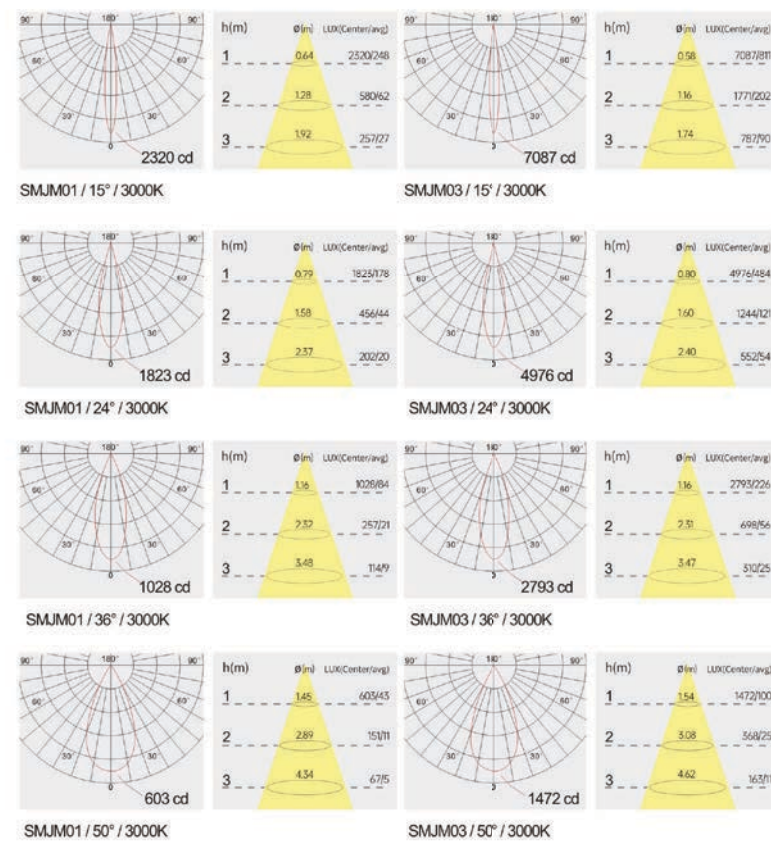

Strategic partners

Light distribution curve

Optical fittings

Product close-up