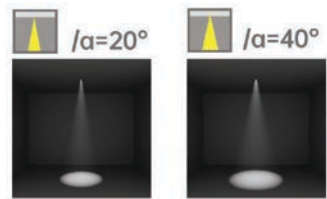

Strategic partners

Light distribution curve

Optical fittings

Product close-up

MSD

Product code	MSD5001M	MSD6001M
Power (W)	40W	60W
Lumen (Lm)	3250	4300
Size (mm)	Ø140xH162	Ø170xH182
Voltage	220-240V / 100-277V	
PF	>0.9	
CRI	83 / 90 / 95 / Thrive	
Color	Black / White / Customized	