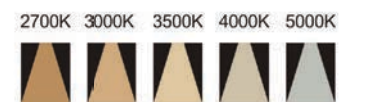

Light distribution curve