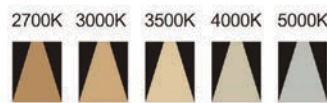

Light distribution curve