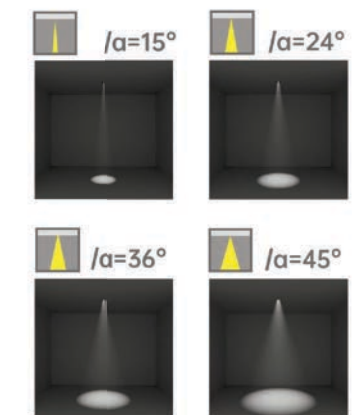

Strategic partners

Light distribution curve