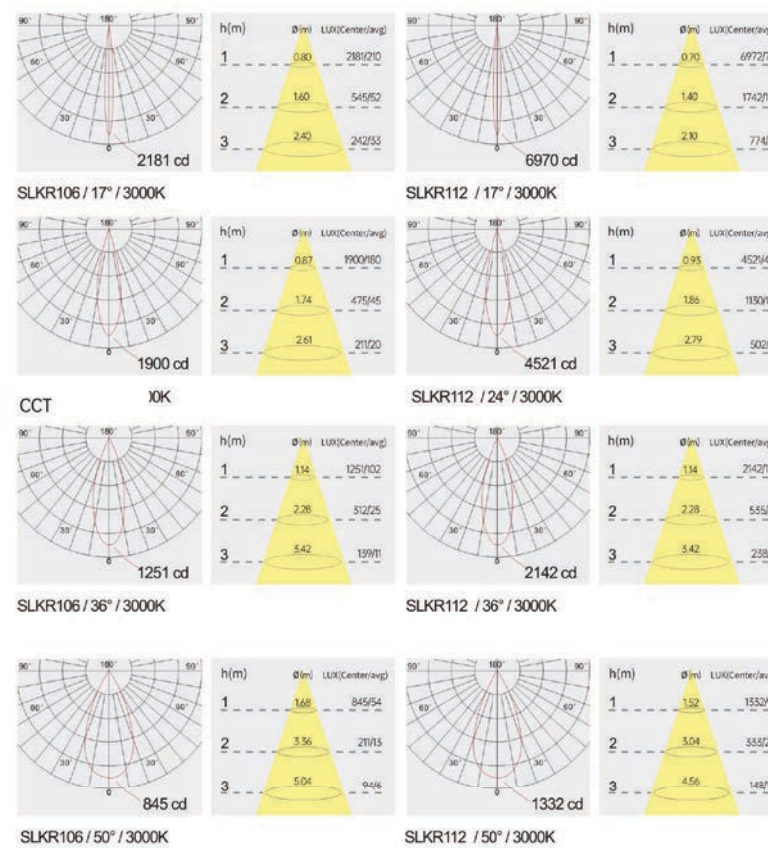

Strategic partners

Light distribution curve

Optical fittings

Product close-up