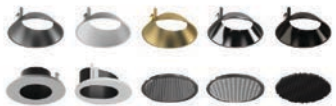

Optical fittings