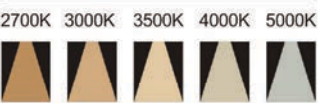

Strategic partners

Optical fittings

Product close-up

CCT

Light distribution curve

NMP

According to the trend of The Times, the modern and recognized decoration style to use narrow edge minimalist design, anti-glare energy-saving and eye protection, see the light can not see the lamp concept, the space becomes more simple, make life more comfortable and wonderful.