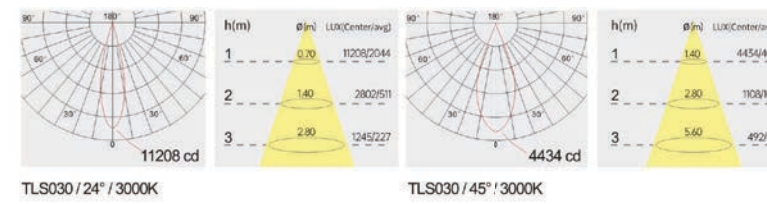

Strategic partners

Light distribution curve

CCT

Dip Switch

Optical fittings

Product close-up

Zoomable