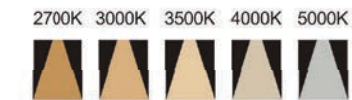

Strategic partners

Light distribution curve

SMXM04 / 28° / 3000K

SMXM09 / 26° / 3000K

SMXM04 / 36° / 3000K

SMXM09 / 36° / 3000K

Optical fittings

Product close-up