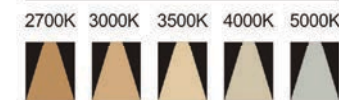

A

B

STKS2

Product code	STKS2A12	STKS2B12
Power (W)	12W*2	12W*2
Lumen (Lm)	800*2	600*2
Size (mm)	160x85xH60	160x85xH60
Cut-off (mm)	150*75	150*75
Voltage	220-240V / 100-277V	
PF	>0.5	
CRI	83 / 90 / 95 / Thrive	
Color	Black / White / Customized	

Strategic partners

Light distribution curve

Optical fittings

Product close-up

CCT

STKS2

Product code	STKS2C12	STKS2D12
Power (W)	12W*2	12W*2
Lumen (Lm)	700*2	900*2
Size (mm)	160x85xH60	160x85xH60
Cut-off (mm)	150*75	150*75
Voltage	220-240V / 100-277V	
PF	>0.5	
CRI	83 / 90 / 95 / Thrive	
Color	Black / White / Customized	

Strategic partners

Light distribution curve

Optical fittings

Product close-up

CCT

C

D