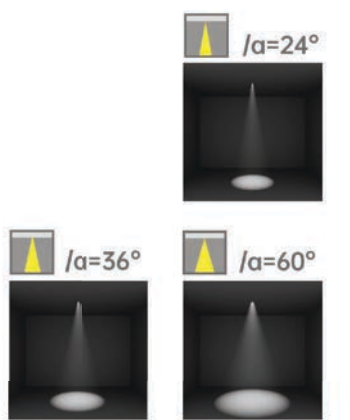

TLA2

Product code	TLA206520	TLA208330
Power (W)	20W	30W
Lumen (Lm)	1700	2500
Size (mm)	Ø65xH150	Ø83xH165
Voltage	220-240V / 100-277V	
PF	>0.9	
CRI	83 / 90 / 95 / Thrive	
Color	Black / White / Customized	

Strategic partners

Light distribution curve

Product close-up

Optical fittings

TLA2

Product code	TLA29540	TLA210550
Power (W)	40W	50W
Lumen (Lm)	3400	4200
Size (mm)	Ø95xH175	Ø105xH180
Voltage	220-240V / 100-277V	
PF	>0.9	
CRI	83 / 90 / 95 / Thrive	
Color	Black / White / Customized	

Strategic partners

Light distribution curve

Product close-up

Optical fittings