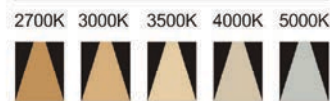

SLSA

Product code	SLSA05509	SLSA06512
Power (W)	9W	12W
Lumen (Lm)	600	800
Size (mm)	Ø62xH77	Ø73xH80
Cut-off (mm)	Ø55	Ø65
Voltage	220-240V / 100-277V	
PF	>0.9	
CRI	83 / 90 / 95 / Thrive	
Color	Black / White / Customized	

Strategic partners

CCT

Light distribution curve

SLSA

Product code	SLSA07515	SLSA09525	SLSA12035
Power (W)	15W	25W	35W
Lumen (Lm)	1100	2000	3000
Size (mm)	Ø84xH85	Ø103xH110	Ø130xH135
Cut-off (mm)	Ø75	Ø95	Ø120
Voltage	220-240V / 100-277V		
PF	>0.9		
CRI	83 / 90 / 95 / Thrive		
Color	Black / White / Customized		

Strategic partners

CCT

Light distribution curve