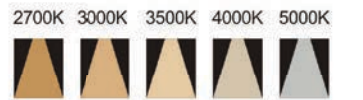

Strategic partners

Light distribution curve

Optical fittings

Product close-up

silux

Journey

According to the trend of The Times, the modern and recognized decoration style to use narrow edge minimalist design, anti-glare energy-saving and eye protection, see the light can not see the lamp concept, the space becomes more simple, make life more comfortable and wonderful.