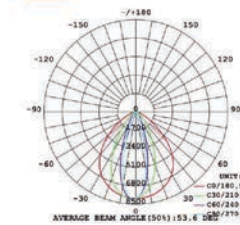

SL990A

Series	MODEL CODE	Function	POWER(W)	LUMEN(LM)	SIZE(MM)	BEAN ANGLE
Light Module	SL990-LM15409040WX5R	Standard	40	5800	1420*68mm	"30°/60°/ 90°/DA25°"
	SL990-LM15409040WX7V	0-10V Dimming	40	5800		
	SL990-LM15409040WX7D	DALI Dimming	40	5800		
	SL990-LM15409040WX5B	Standard+Max 12W Emergency+Battery	40	5800		
	SL990-LM15409040WX7E	Standard+Max 12W Emergency	40	5800		
	SL990-LM15509040WX5R	Standard	50	8000	1420*68mm	"30°/60°/ 90°/DA25°"
	SL990-LM15509040WX7V	0-10V Dimming	50	8000		
	SL990-LM15509040WX7D	DALI Dimming	50	8000		
	SL990-LM15509040WX5B	Standard+Max 12W Emergency+Battery	50	8000		
	SL990-LM15509040WX7E	Standard+Max 12W Emergency	50	8000	1420*68mm	"30°/60°/ 90°/DA25°"
	SL990-LM15709040WX5R	Standard	70	11000		
	SL990-LM15709040WX7V	0-10V Dimming	70	11000		
SL990-LM15709040WX7D	DALI Dimming	70	11000			
SL990-LM15709040WX5B	Standard+Max 12W Emergency+Battery	70	11000			
SL990-LM15709040WX7E	Standard+Max 12W Emergency	70	11000			

30°