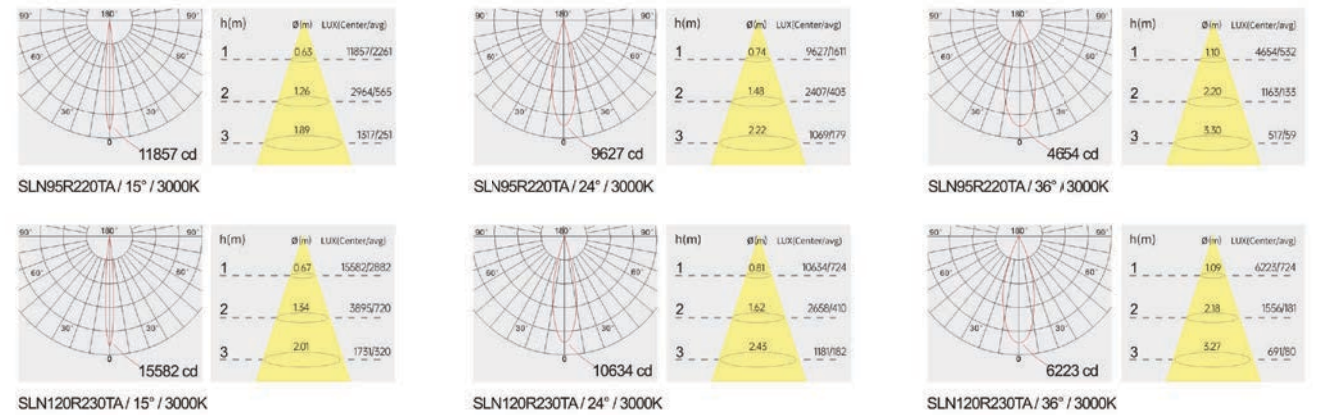

Strategic partners

Optical fittings

Product close-up

CCT

Light distribution curve

SLN

Product code	SLN82S12A	SLN82S12TA
Power (W)	12W	12W
Lumen (Lm)	800	800
Size (mm)	89*89*H105	131*78*H110
Cut-off (mm)	82*82	82*82
Voltage	220-240V / 100-277V	
PF	>0.5	
CRI	83 / 90 / 95 / Thrive	
Color	Black / White / Customized	