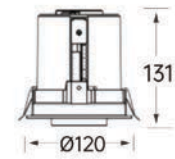

Strategic partners

LED
Driver