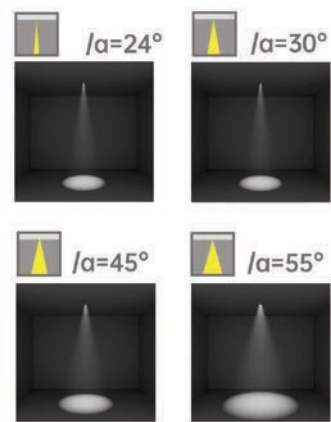

Strategic partners

Light distribution curve

Optical fittings