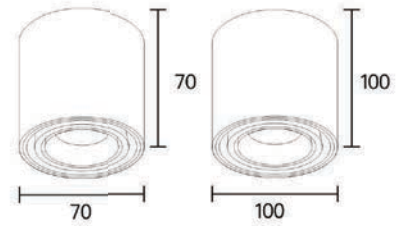

Product close-up