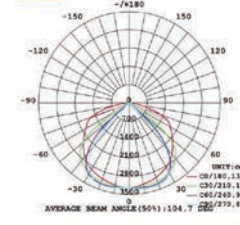

silux

LINEAR TRUNKING SYSTEM

SL990A

Series	MODEL CODE	Function	POWER(W)	LUMEN(LM)	SIZE(MM)	BEAN ANGLE
Light Module	SL990-LM15409040WX5R	Standard	40	5800	1420*68mm	"30°/60°/ 90°/DA25°"
	SL990-LM15409040WX7V	0-10V Dimming	40	5800		
	SL990-LM15409040WX7D	DALI Dimming	40	5800		
	SL990-LM15409040WX5B	Standard+Max 12W Emergency+Battery	40	5800		
	SL990-LM15409040WX7E	Standard+Max 12W Emergency	40	5800		
	SL990-LM15509040WX5R	Standard	50	8000	1420*68mm	"30°/60°/ 90°/DA25°"
	SL990-LM15509040WX7V	0-10V Dimming	50	8000		
	SL990-LM15509040WX7D	DALI Dimming	50	8000		
	SL990-LM15509040WX5B	Standard+Max 12W Emergency+Battery	50	8000		
	SL990-LM15509040WX7E	Standard+Max 12W Emergency	50	8000	1420*68mm	"30°/60°/ 90°/DA25°"
	SL990-LM15709040WX5R	Standard	70	11000		
	SL990-LM15709040WX7V	0-10V Dimming	70	11000		
SL990-LM15709040WX7D	DALI Dimming	70	11000			
SL990-LM15709040WX5B	Standard+Max 12W Emergency+Battery	70	11000			
SL990-LM15709040WX7E	Standard+Max 12W Emergency	70	11000			

30°

60°

90°

DA25°