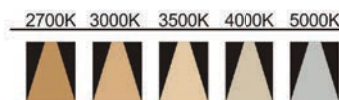

Strategic partners

Light distribution curve

Optical fittings

Product close-up

TLA3

Product code	TLA308330	TLA309540
Power (W)	30W	40W
Lumen (Lm)	2500	3600
Size (mm)	Ø83xH215	Ø95xH238
Voltage	220-240V / 100-277V	
PF	>0.9	
CRI	83 / 90 / 95 / Thrive	
Color	Black / White / Customized	