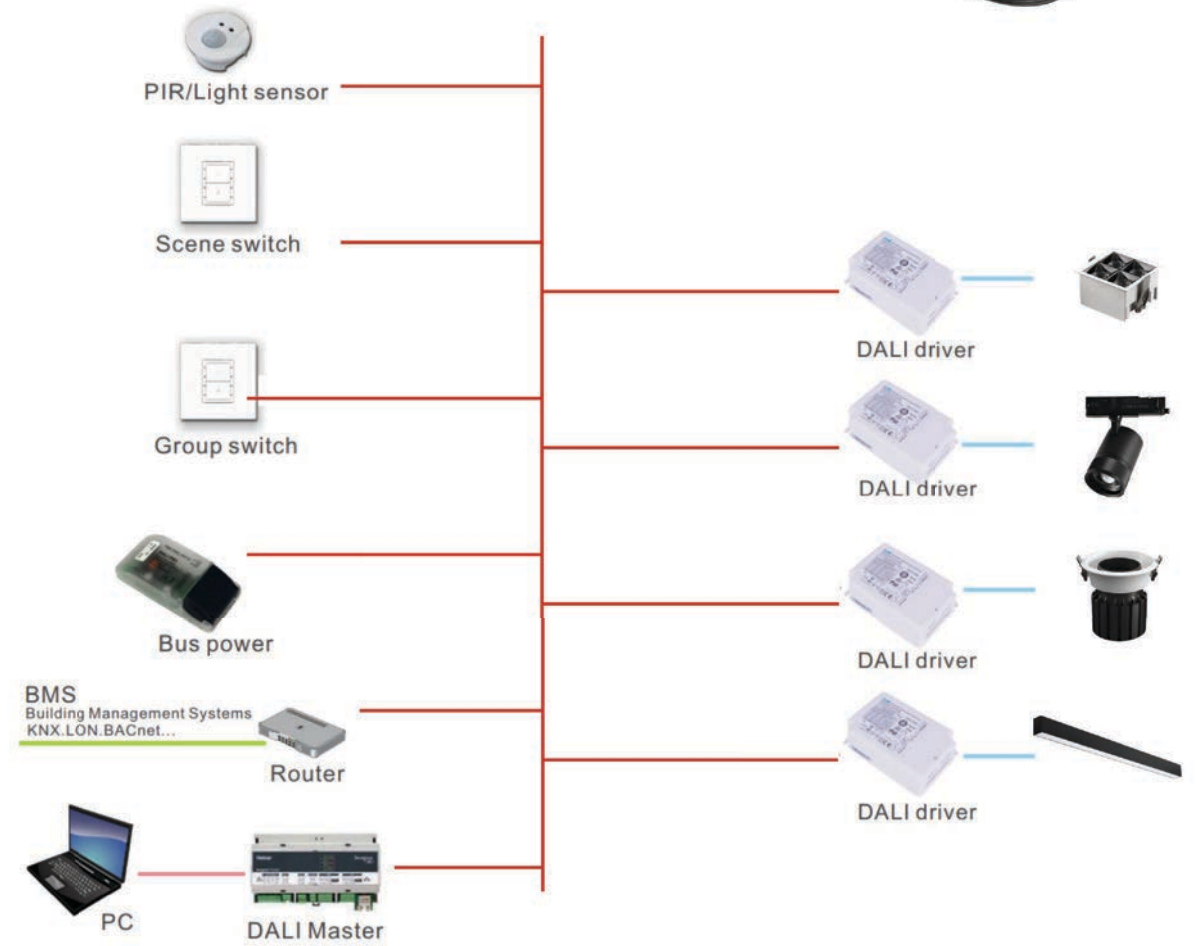

DALI Three Phases Track