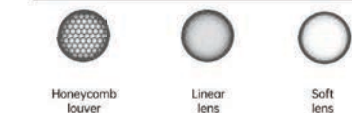

Optical fittings