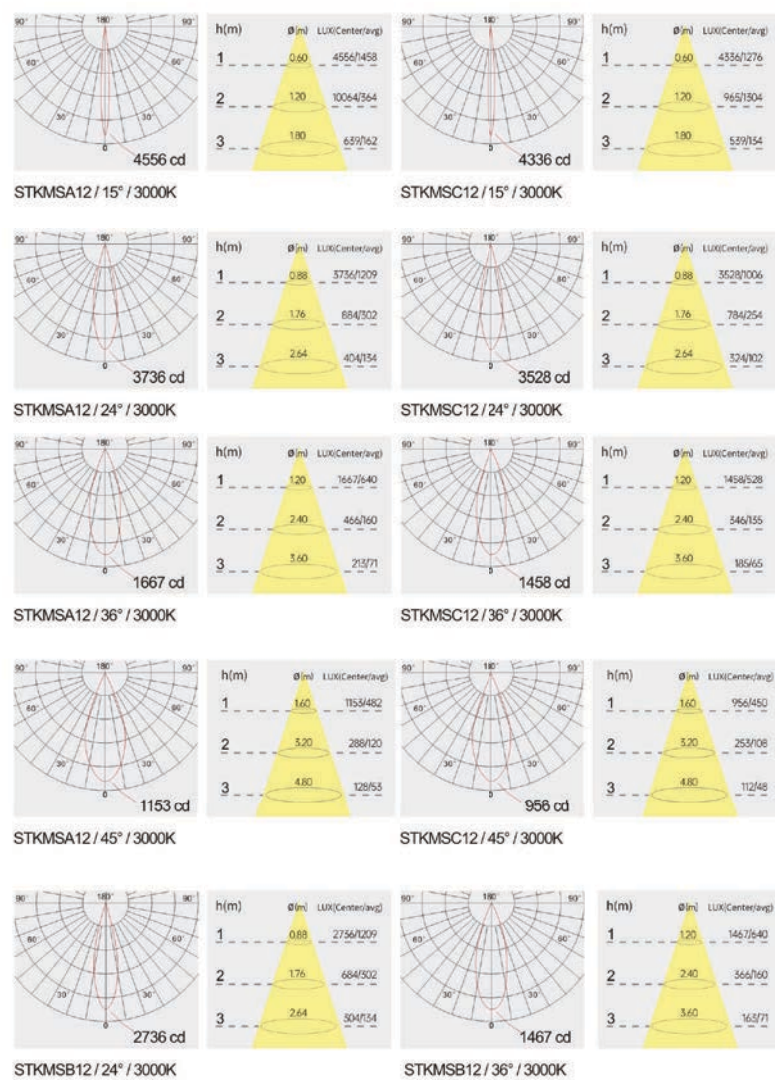

Strategic partners

Light distribution curve