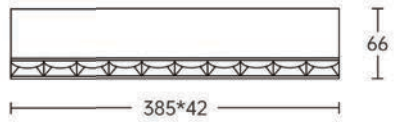

Optical fittings

Product close-up