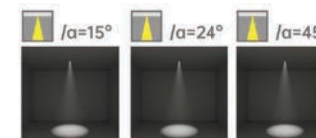

Product code	SL925	SL9250	SL9251	SL9252
Power (W)	40W	50W	50W	50W
Lumen (Lm)	4000	5000	5000	5000
Size (mm)	1185*55*80	1185*55*80	1185*55*80	1185*55*80
Voltage	220-240V / 100-277V			
PF	>0.9			
CRI	83 / 90 / 95 / Thrive			
Color	Black / White / Customized