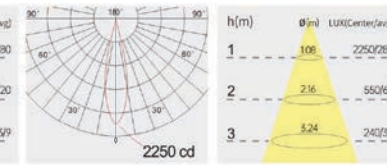

SMXM09 / 26° / 3000K