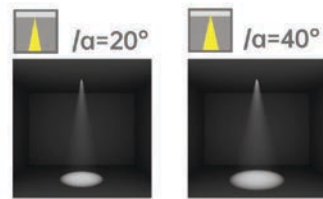

Strategic partners

Light distribution curve

Optical fittings

Product close-up

MSD

Product code	MSD2501MA	MSD2501M
Power (W)	10W	15W
Lumen (Lm)	800	1000
Size (mm)	75xH100	75xH152
Voltage	220-240V / 100-277V	
PF	>0.9	
CRI	83 / 90 / 95 / Thrive	
Color	Black / White / Customized	