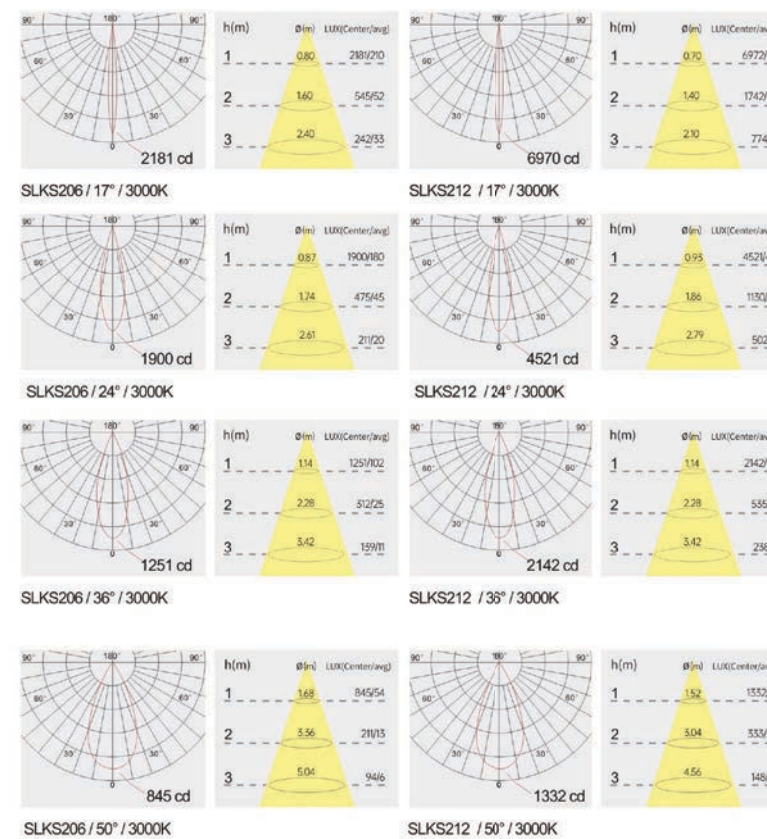

Strategic partners

Light distribution curve

Optical fittings

Product close-up