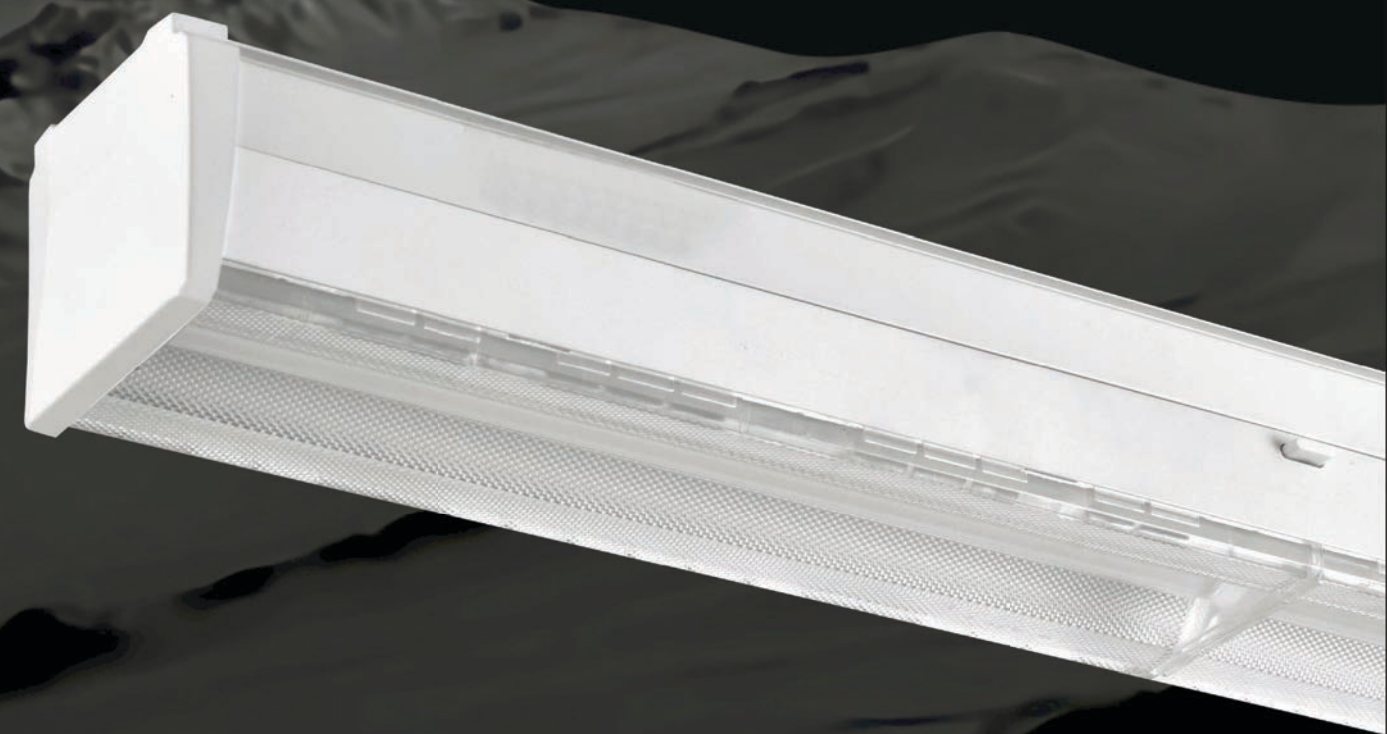

P213-218

RIO

P219-220

SL925

SL925G

SL27100

Everest Trunk linear light system, Specially for Supermarket and Warehouse. High luminous efficiency up to 160lm/W, reliable and flexible for installation.

EVEREST