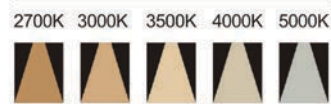

Strategic partners

Optical fittings

Product close-up

CCT

Light distribution curve

Product code	SLV-55R2T	SLV-75R2T	SLV-95R2T
Power (W)	7W*2	12W*2	20W*2
Lumen (Lm)	450*2	850*2	1850*2
Size (mm)	Ø126xH65	Ø178xH88	Ø222xH118
Cut-off (mm)	Ø129xH68	Ø180xH91	Ø225xH111
Voltage	220-240V / 100-277V		
PF	>0.5 / >0.9		
CRI	83 / 90 / 95 / Thrive		
Color	Black / White / Customized		