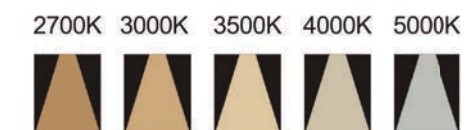

Product code	SL92630S	SL92636S	SL9260	SL9261	SL9262
Power (W)	30W	36W	44W	40W	40W
Lumen (Lm)	3000	3600	3200	4000	4000
Size (mm)	1200*38*64	1500*38*64	1500*38*64	1150*38*64	1150*38*64
Voltage	220-240V / 100-277V				
PF	>0.9				
CRI	83 / 90 / 95 / Thrive				
Color	Black / White / Customized