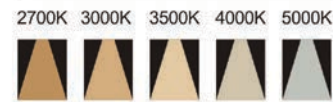

Product code	SLDB6215	SLDB7024	SLDB8035
Power (W)	15W	24W	35W
Lumen (Lm)	1250	2300	3400
Size (mm)	Ø62xH140	Ø70xH140	Ø80xH158
Voltage	220-240V / 100-277V		
PF	>0.9		
CRI	83 / 90 / 95 / Thrive		
Color	Black / White / Customized		

Strategic partners

产品特写 / Product close-up

CCT

Light distribution curve