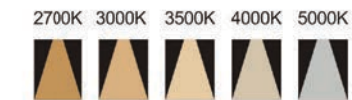

Strategic partners

Light distribution curve

Optical fittings

Product close-up

MSC2

Product code	MSC209010	MSC211020
Power (W)	10W	20W
Lumen (Lm)	600	1600
Size (mm)	90x90x90	110x110x120
Voltage	220-240V / 100-277V	
PF	>0.9	
CRI	83 / 90 / 95 / Thrive	
Color	Black / White / Customized	