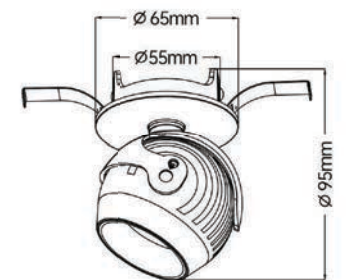

Light distribution curve