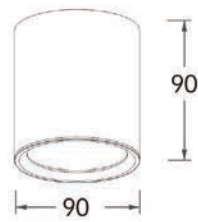

Strategic partners

Light distribution curve

Optical fittings

Product close-up

MSC1

Product code	MSC109010	MSC113020
Power (W)	10W	20W
Lumen (Lm)	600	1600
Size (mm)	Ø90xH90	Ø130xH155
Voltage	220-240V / 100-277V	
PF	>0.9	
CRI	83 / 90 / 95 / Thrive	
Color	Black / White / Customized ↓	