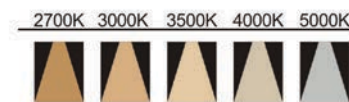

Strategic partners

Light distribution curve

Optical fittings

Product close-up

TLD

Product code	TLD08030	TLD09440
Power (W)	30W	40W
Lumen (Lm)	2250-2600	2800-3600
Size (mm)	Ø80xH187	Ø94xH190
Voltage	220-240V / 100-277V	
PF	>0.9	
CRI	83 / 90 / 95 / Thrive	
Color	Black / White / Customized	

Strategic partners

Light distribution curve

Optical fittings

Product close-up

TLDC

Product code	TLDC06015	TLDC07524	TLDC09035
Power (W)	15W	24W	35W
Lumen (Lm)	700-1050	1800-2000	2900-3200
/ Size (mm)	Ø58xH138	Ø74xH160	Ø90xH180
Voltage	220-240V / 100-277V		
PF	>0.9		
CRI	83 / 90 / 95 / Thrive		
Color	Black / White / Customized		