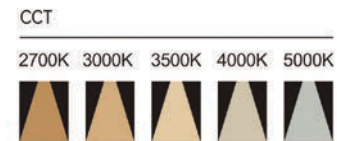

Strategic partners