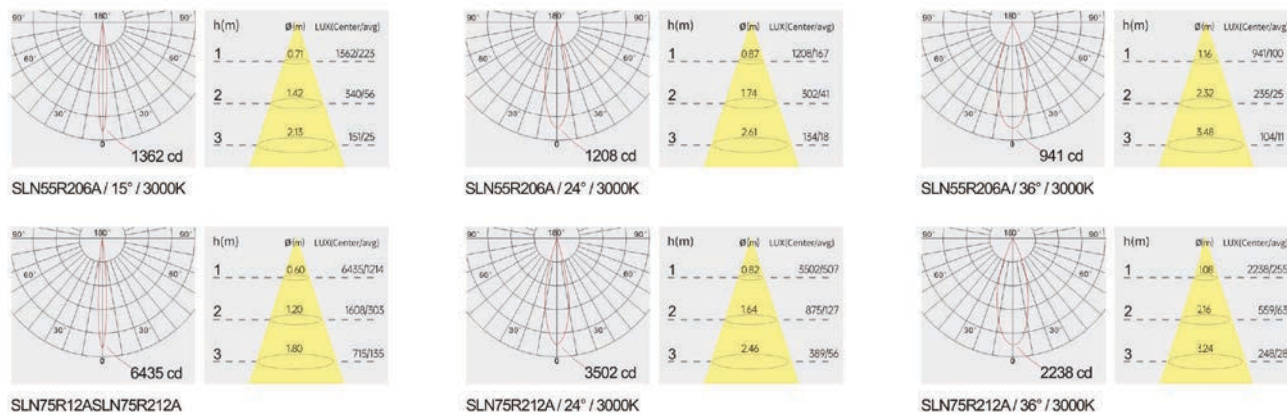

Strategic partners

Optical fittings

Product close-up

CCT

Light distribution curve

SLN

Product code	SLN95R220A	SLN120R230A
Power (W)	20W*2	30W*2
Lumen (Lm)	1800*2	2600*2
Size (mm)	Ø240*126*H130	Ø298*153*H161
Cut-off (mm)	Ø226*113	Ø282*138
Voltage	220-240V / 100-277V	
PF	>0.9	
CRI	83 / 90 / 95 / Thrive	
Color	Black / White / Customized	