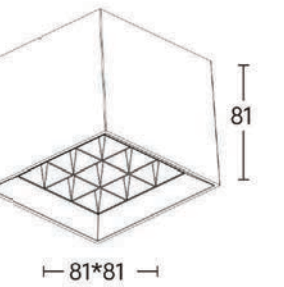

Product close-up