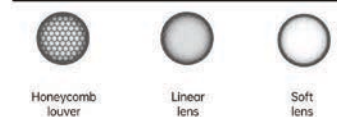

Optical fittings