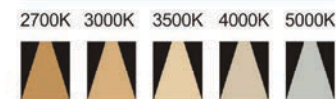

Waterproof

SLWF

Product code	SLWF07510	SLWF09515	SLWF11520
Power (W)	10W	15W	20W
Lumen (Lm)	650	1250	1600
Size (mm)	Ø85xH54	Ø105xH65	Ø131xH75
Cut-off (mm)	Ø75	Ø95	Ø115
Voltage	220-240V / 100-277V		
PF	>0.9		
CRI	83 / 90 / 95 / Thrive		
Color	Black / White / Customized		

Strategic partners

CCT

Light distribution curve