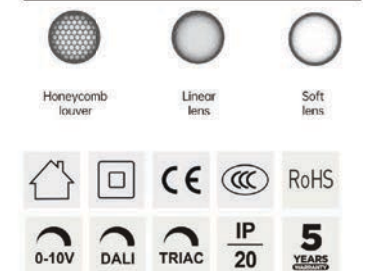

Optical fittings