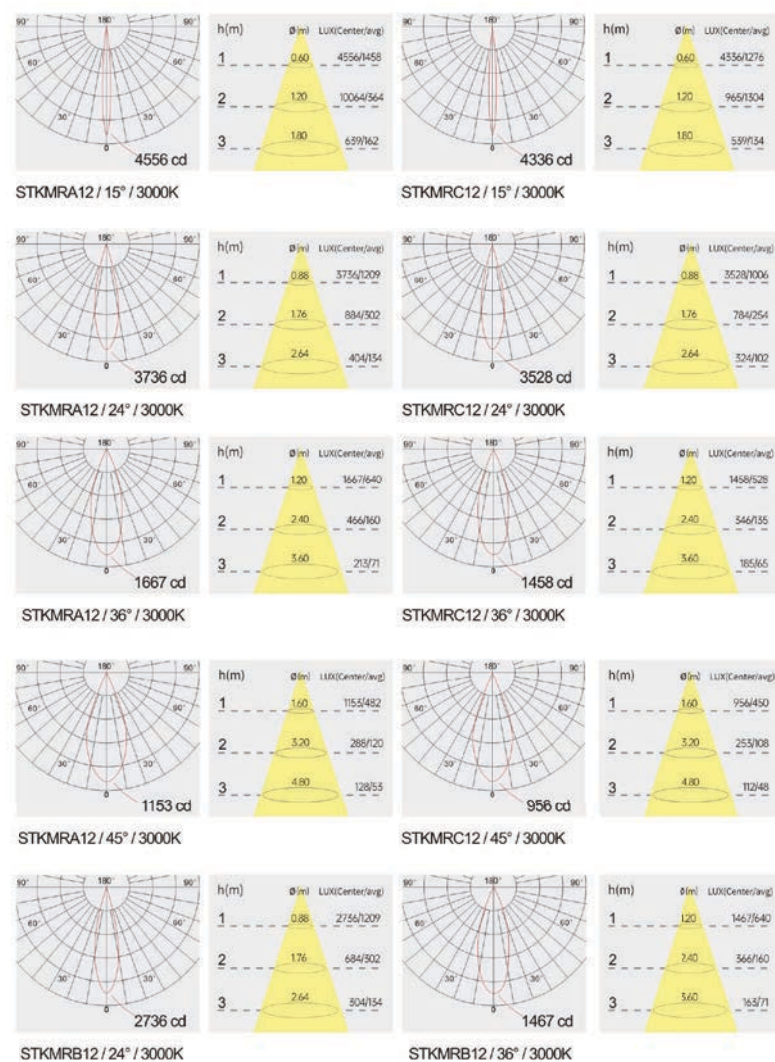

Strategic partners

Light distribution curve