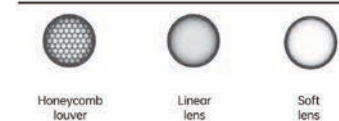

Optical fittings