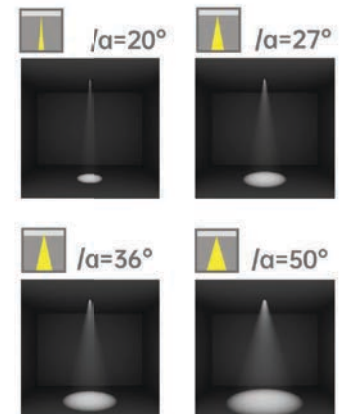

Strategic partners

Light distribution curve

Optical fittings

Product close-up