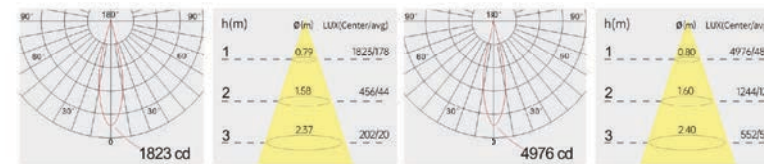

Light distribution curve

SMJM01 / 15° / 3000K

SMJM03 / 15° / 3000K

SMJM01 / 24° / 3000K

SMJM03 / 24° / 3000K

SMJM01 / 36° / 3000K

SMJM03 / 36° / 3000K

Optical fittings