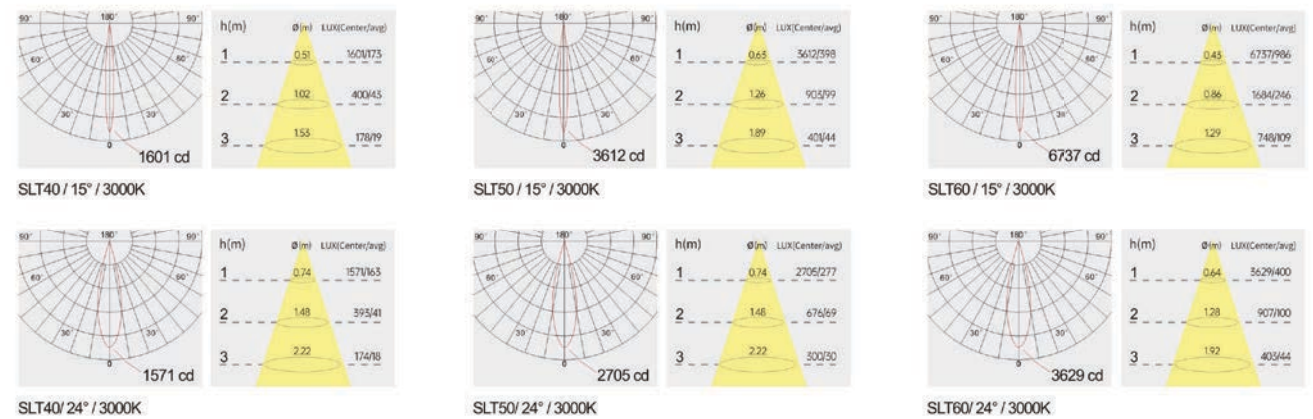

Strategic partners

Optical fittings

Product close-up

CCT

Light distribution curve