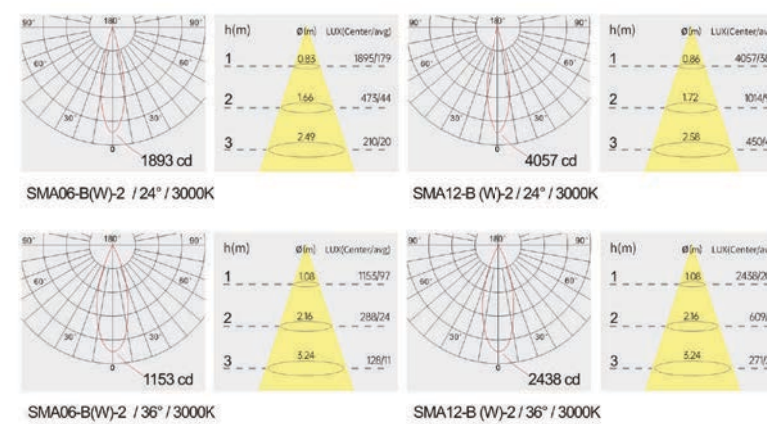

Product close-up

Product close-up

Strategic partners

Strategic partners

Light distribution curve

Light distribution curve

SMB-1

Product code	SMB06-B(W)-1	SMB12-B(W)-1
Power (W)	10W	20W
Lumen (Lm)	800	1600
Size (mm)	L400*W22*H11	L653*W22*H11
Voltage	48Vdc	
CRI	90	
Color	Black / White / Customized	