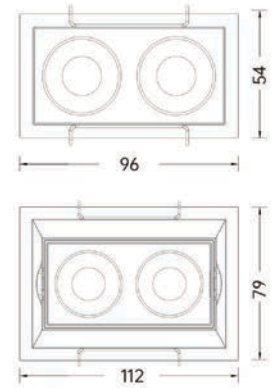

SLOB

Product code	OB-602A	OB-602C
Power (W)	6W	6W
Lumen (Lm)	400	400
Size (mm)	96x54x55	112x79x72
Cut-off (mm)	88x46	103x70
Voltage	220-240V / 100-277V	
PF	>0.9	
CRI	83 / 90 / 95 / Thrive	
Color	Black / White / Customized	

Strategic partners

Light distribution curve

Optical fittings

Product close-up

SLOB

Product code	OB-1204A	OB-1204C
Power (W)	12W	12W
Lumen (Lm)	800	800
Size (mm)	178x54x55	195x79x72
Cut-off (mm)	170x46	187x70
Voltage	220-240V / 100-277V	
PF	>0.9	
CRI	83 / 90 / 95 / Thrive	
Color	Black / White / Customized	

Strategic partners

Light distribution curve

Optical fittings

Product close-up