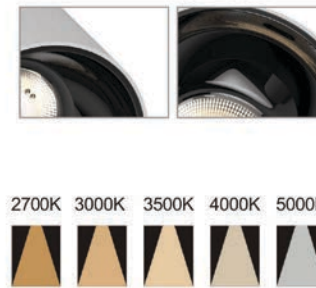

Strategic partners

Light distribution curve

Optical fittings

Product close-up

MSD

Product code	MSD3001M	MSD4001M
Power (W)	20W	30W
Lumen (Lm)	1550	2100
Size (mm)	95xH152	115xH152
Voltage	220-240V / 100-277V	
PF	>0.9	
CRI	83 / 90 / 95 / Thrive	
Color	Black / White / Customized	