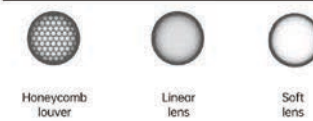

Optical fittings