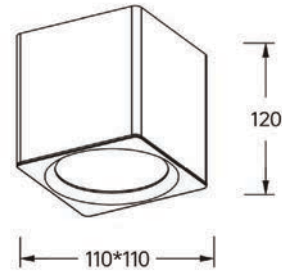

Strategic partners

Light distribution curve

Optical fittings

Product close-up

MSC2

Product code	MSC209010	MSC211020
Power (W)	10W	20W
Lumen (Lm)	600	1600
Size (mm)	90x90x90	110x110x120
Voltage	220-240V / 100-277V	
PF	>0.9	
CRI	83 / 90 / 95 / Thrive	
Color	Black / White / Customized	