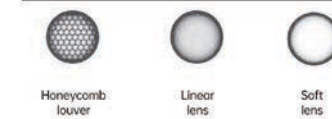

Strategic partners

Light distribution curve

SMXM04 / 28° / 3000K

SMXM09 / 26° / 3000K

SMXM04 / 36° / 3000K

SMXM09 / 36° / 3000K

Optical fittings

Product close-up