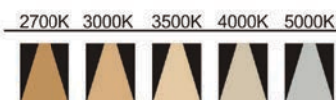

Product close-up