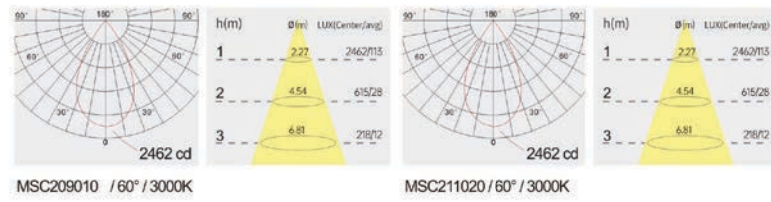

Strategic partners

Light distribution curve