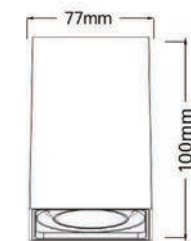

Light distribution curve