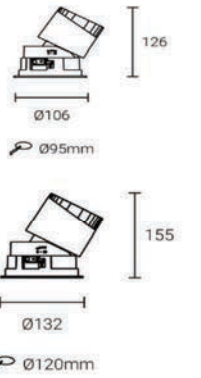

Strategic partners

Optical fittings

Product close-up

CCT

Light distribution curve

SLN

Product code	SLN52R06TA	SLN75R12TA
Power (W)	6W	12W
Lumen (Lm)	450	800
Size (mm)	Ø107*H78	Ø134*H99
Cut-off (mm)	Ø52	Ø75
Voltage	220-240V / 100-277V	
PF	>0.5	
CRI	83 / 90 / 95 / Thrive	
Color	Black / White / Customized	