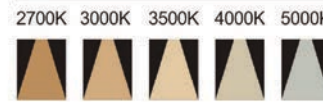

Strategic partners

Optical fittings

Product close-up

CCT

Light distribution curve

Product code	SLV-55R2	SLV-75R2	SLV-95R2
Power (W)	7W*2	12W*2	20W*2
Lumen (Lm)	450*2	850*2	1850*2
Size (mm)	Ø140xH79	Ø194xH104	Ø239xH125
Cut-off (mm)	Ø126xH65	Ø178xH88	Ø223xH109
Voltage	220-240V / 100-277V		
PF	>0.5 / >0.9		
CRI	83 / 90 / 95 / Thrive		
Color	Black / White / Customized		