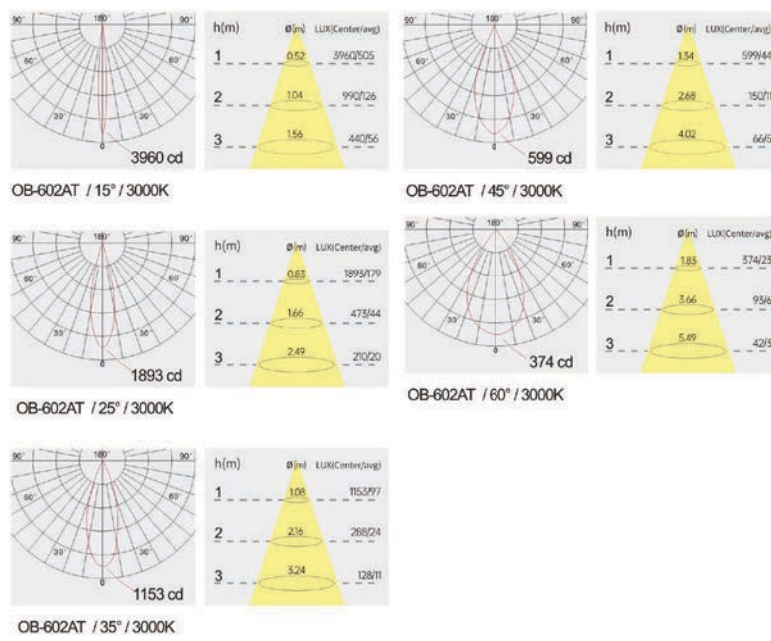

Strategic partners

Light distribution curve