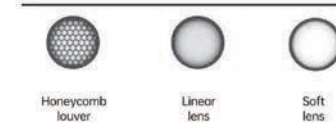

Optical fittings