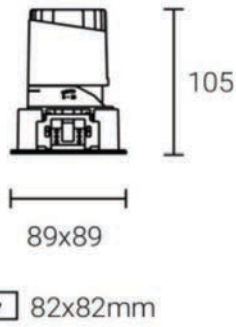

Strategic partners

Optical fittings

Product close-up

CCT

Light distribution curve

SLN

Product code	SLN82S12A	SLN82S12TA
Power (W)	12W	12W
Lumen (Lm)	800	800
Size (mm)	89*89*H105	131*78*H110
Cut-off (mm)	82*82	82*82
Voltage	220-240V / 100-277V	
PF	>0.5	
CRI	83 / 90 / 95 / Thrive	
Color	Black / White / Customized	