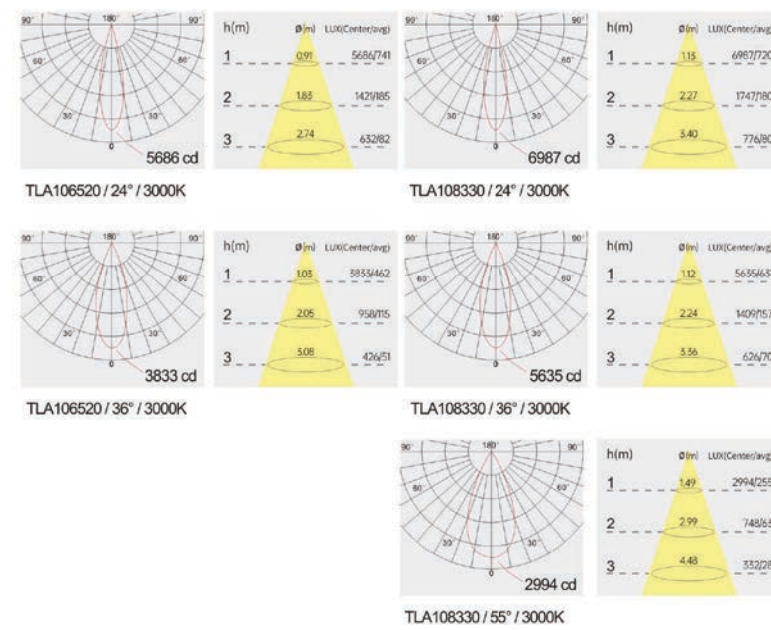

Strategic partners

Light distribution curve

Product close-up

Optical fittings

TLA1

Product code	TLA109540	TLA110550
Power (W)	40W	50W
Lumen (Lm)	3400	4200
Size (mm)	Ø95xH175	Ø105xH180
Voltage	220-240V / 100-277V	
PF	>0.9	
CRI	83 / 90 / 95 / Thrive	
Color	Black / White / Customized	