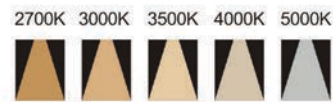

MSE

Product code	MSE15035	MSE17550
Power (W)	35W	50W
Lumen (Lm)	3000	4500
Size (mm)	Ø165x145	Ø190x165
Cut-off (mm)	Ø150	Ø175
Voltage	220-240V / 100-277V	
PF	>0.9	
CRI	83 / 90 / 95 / Thrive	
Color	Black / White / Customized	

Strategic partners

Light distribution curve

Optical fittings

Product close-up