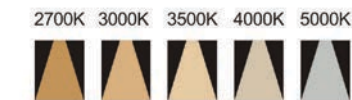

Strategic partners

Light distribution curve

Optical fittings

Product close-up

SMX

Product code	SMXT03	SMXT04	SMXT06
Power (W)	4W	5W	8W
Lumen (Lm)	280	350	560
Size (mm)	68.5x30.5x35.6	49.5x49.5x35.6	125.5x30.5x35.6
Cut-off (mm)	64x26	45x45	121x26
Voltage	220-240V / 100-277V		
PF	>0.9		
CRI	83 / 90 / 95 / Thrive		
Color	Black / White / Customized		