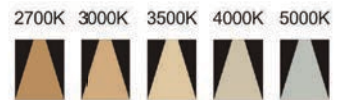

Light distribution curve