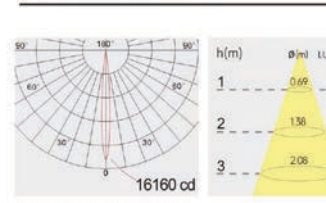

Light distribution curve

NCH08030-3 / 15° / 3000K   NCH09040-3 / 15° / 3000K