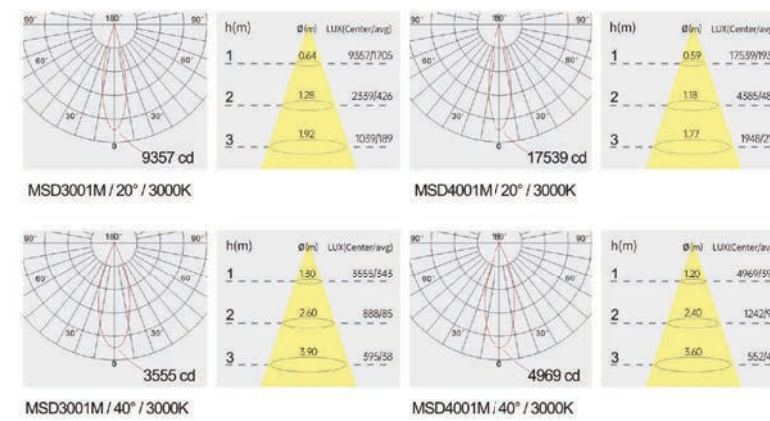

Strategic partners

Light distribution curve

Optical fittings

Product close-up