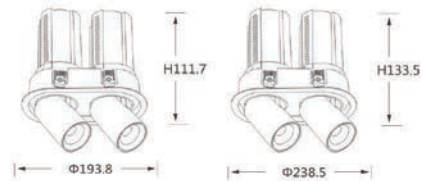

Strategic partners

Optical fittings

Product close-up

CCT

Light distribution curve

Product code	SLV-55R2	SLV-75R2	SLV-95R2
Power (W)	7W*2	12W*2	20W*2
Lumen (Lm)	450*2	850*2	1850*2
Size (mm)	Ø140xH79	Ø194xH104	Ø239xH125
Cut-off (mm)	Ø126xH65	Ø178xH88	Ø223xH109
Voltage	220-240V / 100-277V		
PF	>0.5 / >0.9		
CRI	83 / 90 / 95 / Thrive		
Color	Black / White / Customized		