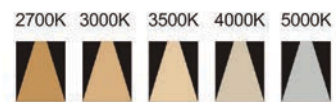

TLA1

Product code	TLA106520	TLA108330
Power (W)	20W	30W
Lumen (Lm)	1700	2500
Size (mm)	Ø65xH150	Ø83xH165
Voltage	220-240V / 100-277V	
PF	>0.9	
CRI	83 / 90 / 95 / Thrive	
Color	Black / White / Customized	

Strategic partners

Light distribution curve

Product close-up

Optical fittings

TLA1

Product code	TLA109540	TLA110550
Power (W)	40W	50W
Lumen (Lm)	3400	4200
Size (mm)	Ø95xH175	Ø105xH180
Voltage	220-240V / 100-277V	
PF	>0.9	
CRI	83 / 90 / 95 / Thrive	
Color	Black / White / Customized	

Strategic partners

Light distribution curve

Product close-up

Optical fittings