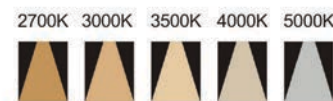

SMJ

Product code	SMJT09	SMJT10
Power (W)	36W	40W
Lumen (Lm)	3100	3500
Size (mm)	L128x128xH56	L393x51.5xH56
Cut-off (mm)	120x120	386x43
Voltage	220-240V / 100-277V	
PF	>0.9	
CRI	83 / 90 / 95 / Thrive	
Color	Black / White / Customized	

Strategic partners

Light distribution curve

Optical fittings

Product close-up

SMJ

Product code	SMJM01	SMJM03
Power (W)	5W	12W
Lumen (Lm)	350	1050
Size (mm)	42x42x66	120x42x66
Voltage	220-240V / 100-277V	
PF	>0.5	
CRI	83 / 90 / 95 / Thrive	
Color	Black / White / Customized	

Strategic partners

Light distribution curve

Optical fittings

Product close-up