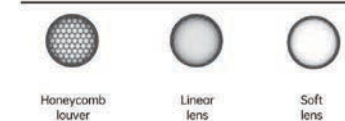

Optical fittings