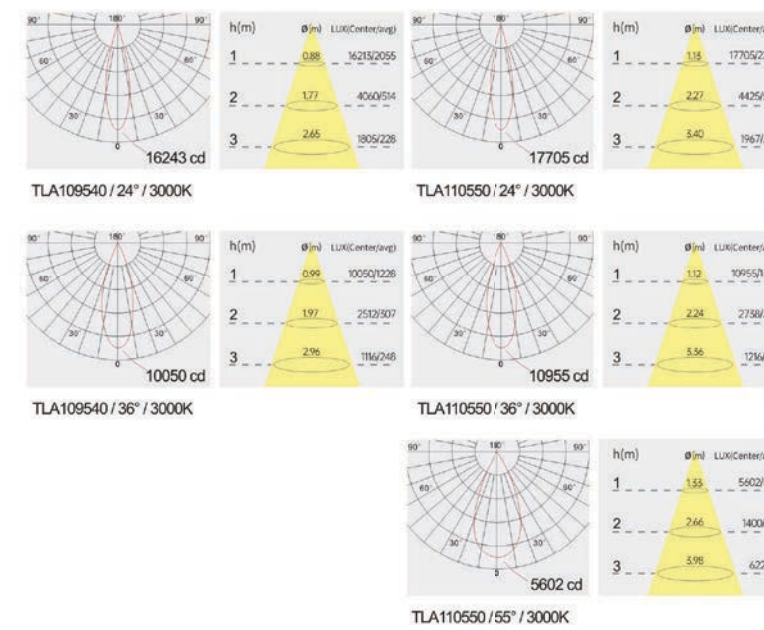

Strategic partners

Light distribution curve

Product close-up

Optical fittings