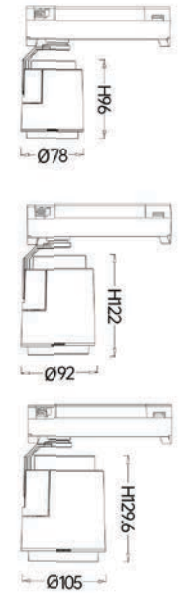

Strategic partners

LED
Driver