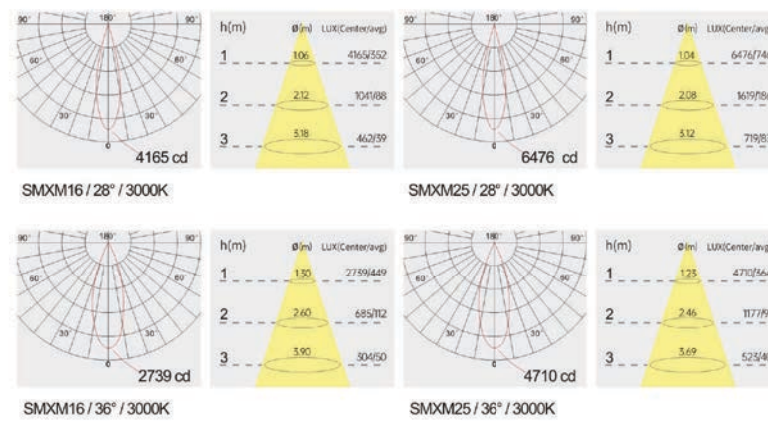

Strategic partners

Light distribution curve

Optical fittings

Product close-up