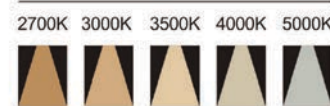

Strategic partners

Light distribution curve

Optical fittings

Product close-up

CCT

STKS2

Product code	STKS2C12	STKS2D12
Power (W)	12W*2	12W*2
Lumen (Lm)	700*2	900*2
Size (mm)	160x85xH60	160x85xH60
Cut-off (mm)	150*75	150*75
Voltage	220-240V / 100-277V	
PF	>0.5	
CRI	83 / 90 / 95 / Thrive	
Color	Black / White / Customized	