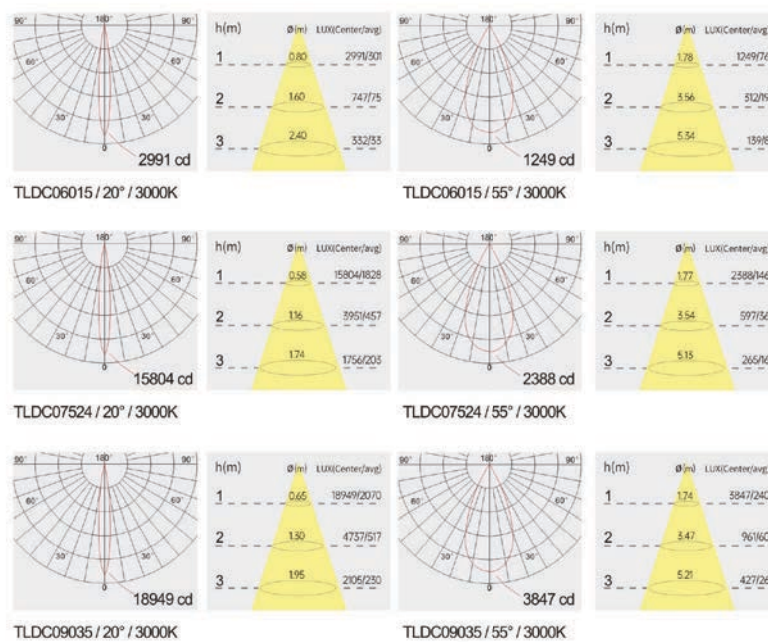

Strategic partners

Light distribution curve

Optical fittings

Product close-up