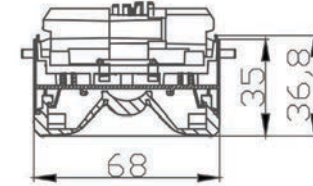

LINEAR TRUNKING SYSTEM