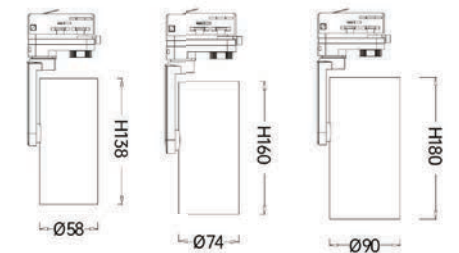

Strategic partners