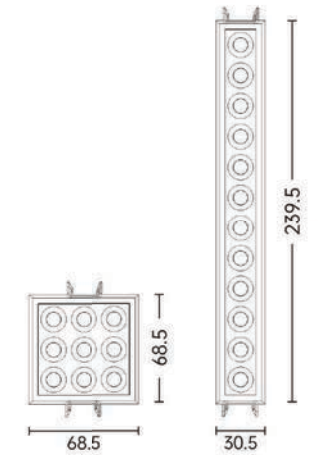

SMX

Product code	SMXT03	SMXT04	SMXT06
Power (W)	4W	5W	8W
Lumen (Lm)	280	350	560
Size (mm)	68.5x30.5x35.6	49.5x49.5x35.6	125.5x30.5x35.6
Cut-off (mm)	64x26	45x45	121x26
Voltage	220-240V / 100-277V		
PF	>0.9		
CRI	83 / 90 / 95 / Thrive		
Color	Black / White / Customized		

Strategic partners

Light distribution curve

SMX

Product code	SMXT09	SMXT12
Power (W)	10W	15W
Lumen (Lm)	700	1050
Size (mm)	68.5x68.5x35.6	239.5x30.5x35.6
Cut-off (mm)	64x64	235x26
Voltage	220-240V / 100-277V	
PF	>0.9	
CRI	83 / 90 / 95 / Thrive	
Color	Black / White / Customized	

Strategic partners

Light distribution curve

Optical fittings