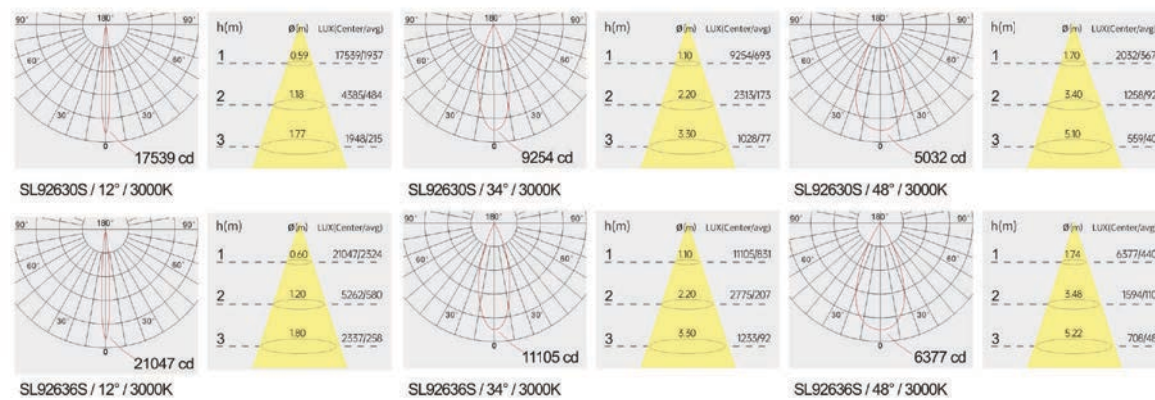

Light distribution curve

Product code	SL92630S	SL92636S	SL9260	SL9261	SL9262
Power (W)	30W	36W	44W	40W	40W
Lumen (Lm)	3000	3600	3200	4000	4000
Size (mm)	1200*38*64	1500*38*64	1500*38*64	1150*38*64	1150*38*64
Voltage	220-240V / 100-277V				
PF	>0.9				
CRI	83 / 90 / 95 / Thrive				
Color	Black / White / Customized