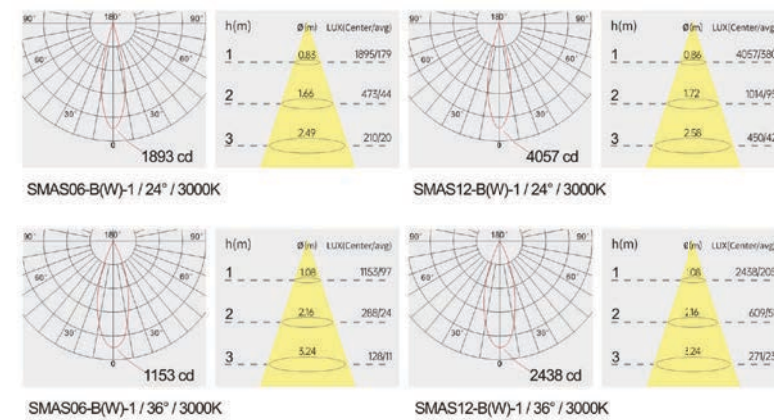

SMAS-1

Product code	SMAS06-B(W)-1	SMAS12-B(W)-1
Power (W)	6W	12W
Lumen (Lm)	420	840
Size (mm)	L132*W21*H57	L244*W21*H57
Voltage	48Vdc	
CRI	90	
Color	Black / White / Customized	

Strategic partners

Light distribution curve