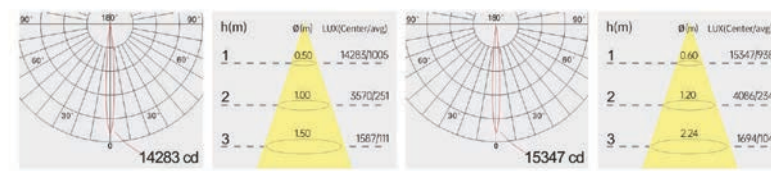

MSE17550 / 15° / 3000K

Strategic partners

Light distribution curve

MSE15035 / 15° / 3000K