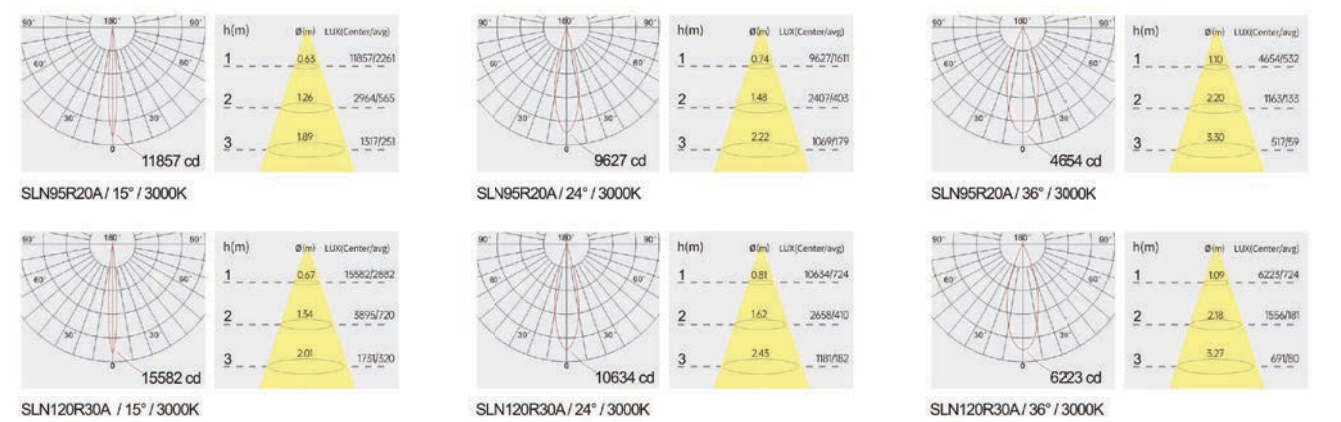

Strategic partners

Optical fittings

Product close-up

CCT

Light distribution curve

Product code	SLN95R20A	SLN120R30A
Power (W)	20W	30W
Lumen (Lm)	1800	2600
Size (mm)	Ø106*H125	Ø106*H149
Cut-off (mm)	Ø95	Ø120
Voltage	220-240V / 100-277V	
PF	>0.9	
CRI	83 / 90 / 95 / Thrive	
Color	Black / White / Customized	

Strategic partners

Optical fittings

Product close-up

CCT

Light distribution curve

SLN

Product code	SLN52R06TA	SLN75R12TA
Power (W)	6W	12W
Lumen (Lm)	450	800
Size (mm)	Ø107*H78	Ø134*H99
Cut-off (mm)	Ø52	Ø75
Voltage	220-240V / 100-277V	
PF	>0.5	
CRI	83 / 90 / 95 / Thrive	
Color	Black / White / Customized	