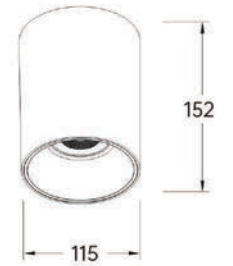

Strategic partners

Light distribution curve

Optical fittings

Product close-up

MSD

Product code	MSD5001M	MSD6001M
Power (W)	40W	60W
Lumen (Lm)	3250	4300
Size (mm)	Ø140xH162	Ø170xH182
Voltage	220-240V / 100-277V	
PF	>0.9	
CRI	83 / 90 / 95 / Thrive	
Color	Black / White / Customized	