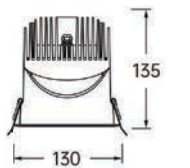

Light distribution curve