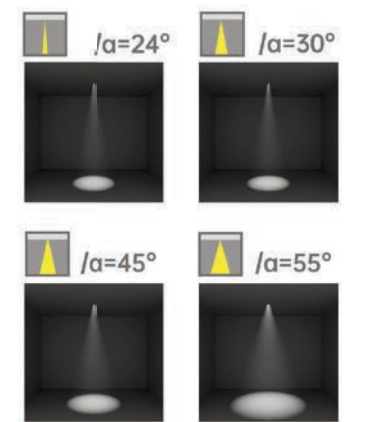

Strategic partners

Strategic partners

Light distribution curve

Optical fittings

Light distribution curve

Optical fittings

Product code	SLS09532R	SLS09532RT	SLS09532S	SLS09532ST
Power (W)	32W	32W	32W	32W
Lumen (Lm)	3000	3000	3000	3000
Size (mm)	Ø110xH128	Ø92xH128	105x105x144	97x97x144
Cut-off (mm)	Ø95	Ø97	95x95	97x97
Voltage	220-240V / 100-277V			
PF	>0.9			
CRI	83 / 90 / 95 / Thrive			
Color	Black / White / Customized			