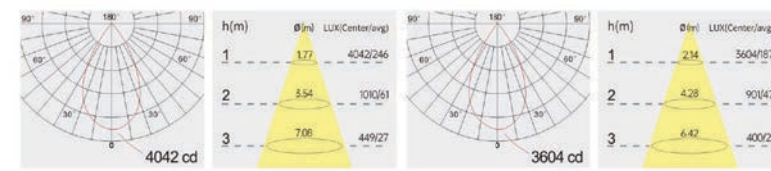

MSE15035 / 60° / 3000K

MSE17550 / 60° / 3000K

Optical fittings

Product close-up