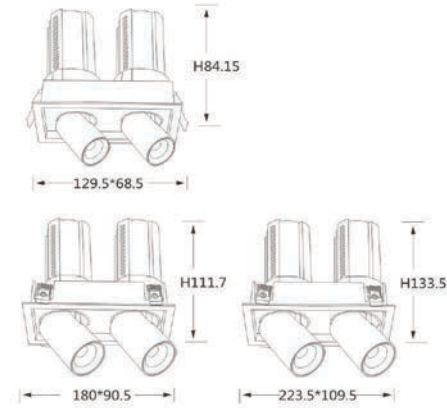

Light distribution curve

Light distribution curve

Product code	SLV-55S2	SLV-75S2	SLV-95S2
Power (W)	7W*2	12W*2	20W*2
Lumen (Lm)	450*2	850*2	1850*2
Size (mm)	130x69	180x91	224x110
Cut-off (mm)	120x60	164x77	207x95
Voltage	220-240V / 100-277V		
PF	>0.5 / >0.9		
CRI	83 / 90 / 95 / Thrive		
Color	Black / White / Customized		