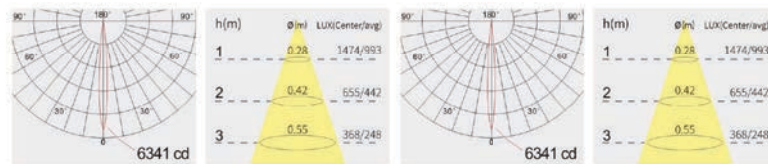

A1 / 15° / 3000K