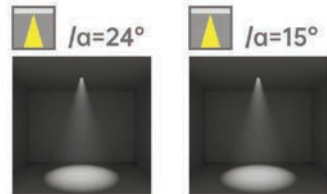

Light distribution curve