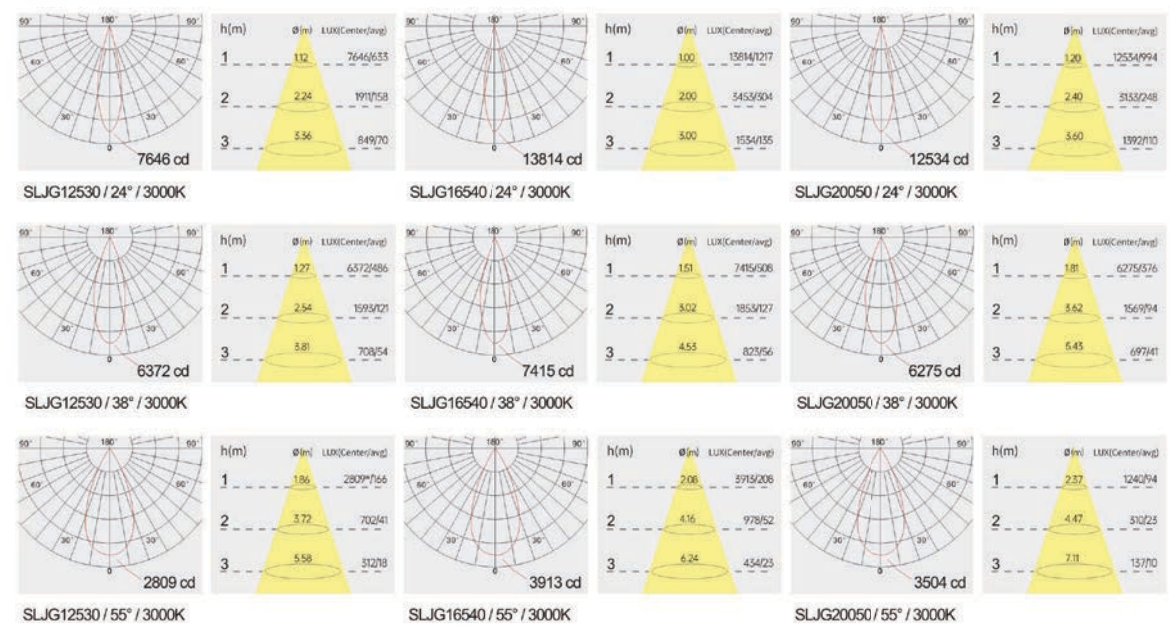

Strategic partners

产品特写 / Product close-up

Light distribution curve