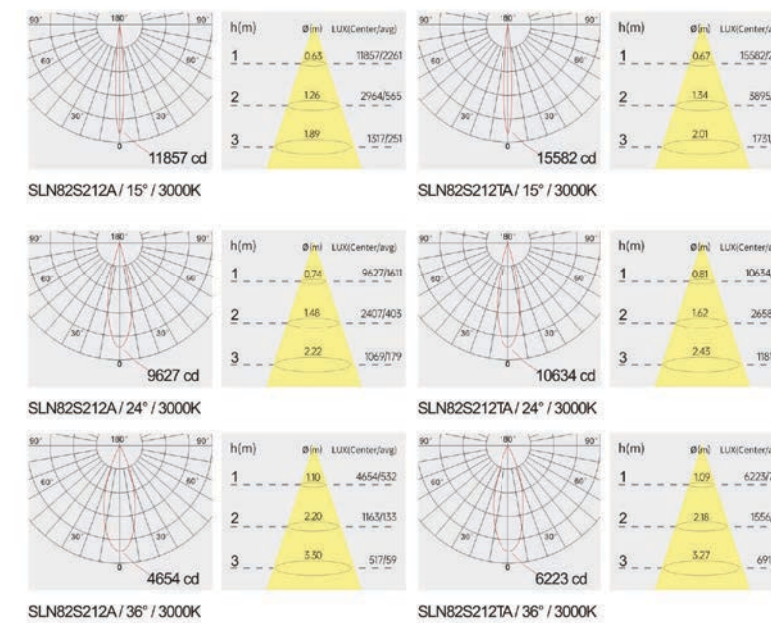

Strategic partners

Light distribution curve

Optical fittings

Product close-up