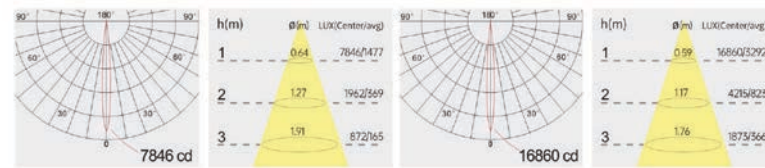

Strategic partners

Light distribution curve

NCH06215-4 / 15° / 3000K

NCH07024-4 / 15° / 3000K