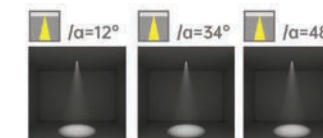

Product code	SL92630S	SL92636S	SL9260	SL9261	SL9262
Power (W)	30W	36W	44W	40W	40W
Lumen (Lm)	3000	3600	3200	4000	4000
Size (mm)	1200*38*64	1500*38*64	1500*38*64	1150*38*64	1150*38*64
Voltage	220-240V / 100-277V				
PF	>0.9				
CRI	83 / 90 / 95 / Thrive				
Color	Black / White / Customized