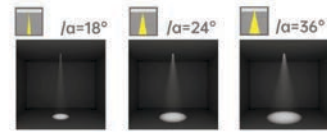

Strategic partners

LED
Driver