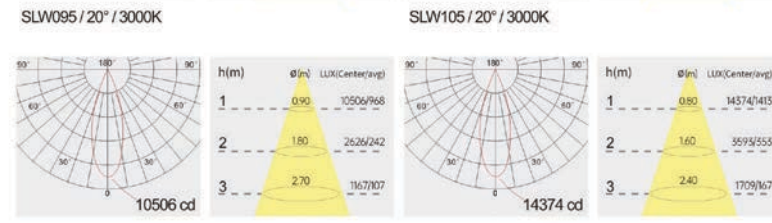

Strategic partners

Light distribution curve

Optical fittings

Product close-up