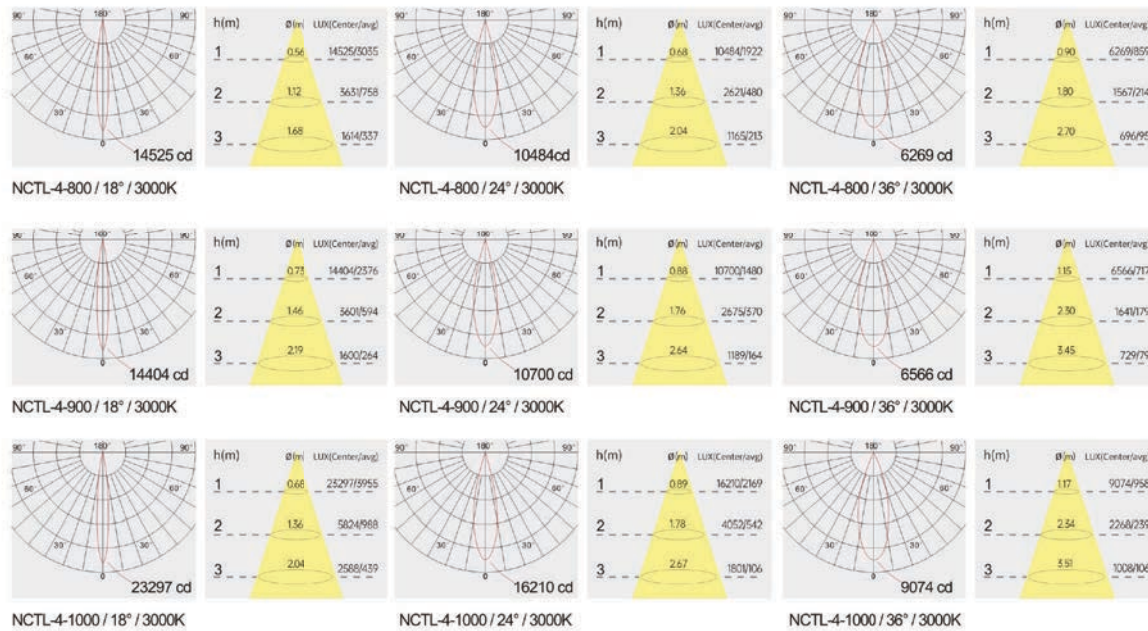

Light distribution curve