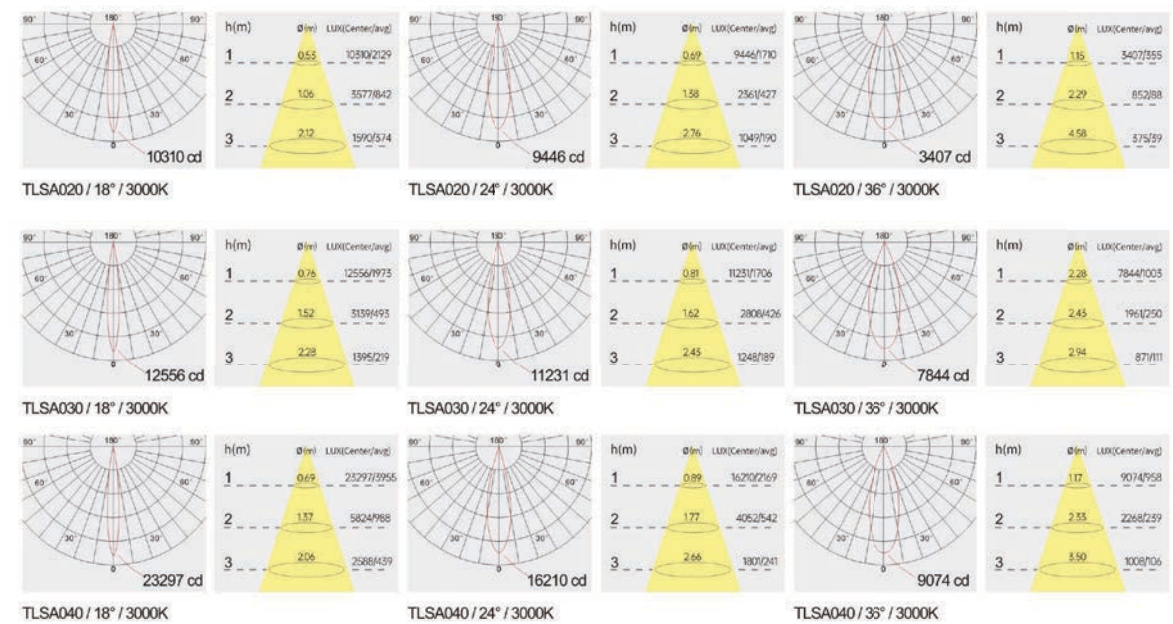

Strategic partners

Light distribution curve

5 in 1 CCT DIP

ADDABLE ACCESSORIES

TLSC

Product code	TLSC030
Power (W)	30W
Lumen (Lm)	2500
Size (mm)	Ø94xH101
Voltage	220-240V / 100-277V
PF	>0.9
CRI	83 / 90 / 95 / Thrive
Color	Black / White / Customized