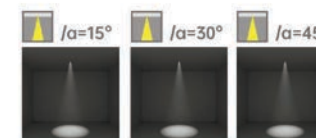

SL925G1

SL925G

Strategic partners

Light distribution curve

Product code	SL925G	SL925G0	SL925G1	SL925G2
Power (W)	40W	50W	50W	50W
Lumen (Lm)	4000	4000	5000	5000
Size (mm)	1192*67*45	1192*67*45	1192*67*45	1192*67*45
Cut-off (mm)	1181*55	1181*55	1181*55	1181*55
Voltage	220-240V / 100-277V			
PF	>0.9			
CRI	83 / 90 / 95 / Thrive			
Color	Black / White / Customized			