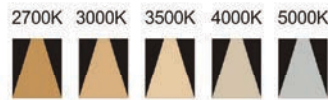

Strategic partners

Light distribution curve

Optical fittings

Product close-up

SLF

Product code	SLF06010S2	SLF08015S2
Power (W)	10W*2	15W*2
Lumen (Lm)	450*2	700*2
Size (mm)	70x125x86	90x165x105
Cut-off (mm)	60x115	80x155
Voltage	220-240V / 100-277V	
PF	>0.9	
CRI	83 / 90 / 95 / Thrive	
Color	Black / White / Customized	