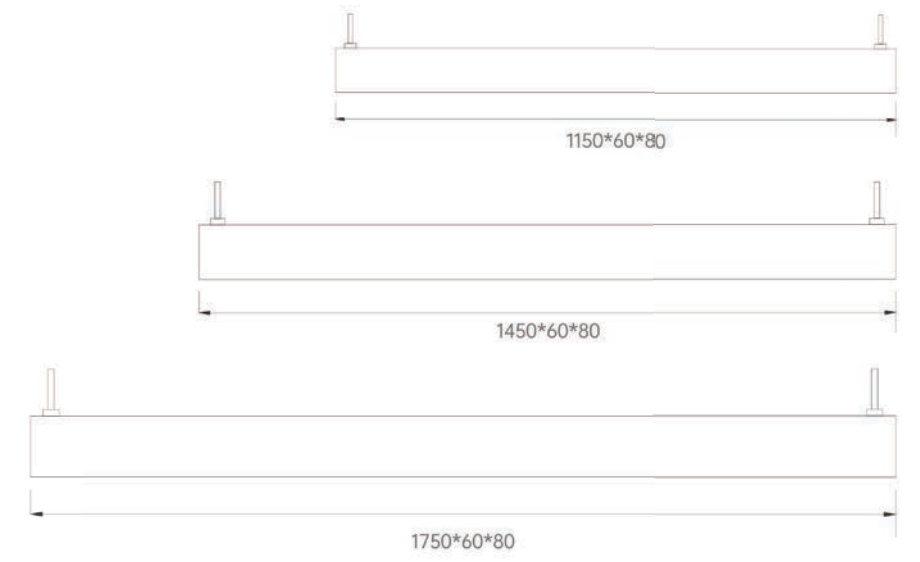

Strategic partners

LED
 Driver

Light distribution curve

Product close-up

HUMMER

918 Classical Linear Light, High quality
High efficiency, Decorous and reliable

SL918

Product code	SL91840	SL91860	SL91880
Power (W)	40W	60W	80W
Lumen (Lm)	4000	6000	8000
Size (mm)	1150*60*80	1450*60*80	1750*60*80
Voltage	220-240V / 100-277V		
PF	>0.9		
CRI	83 / 90 / 95 / Thrive		
Color	Black / White / Customized		