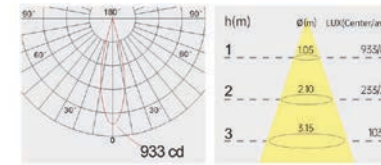

Light distribution curve

SMXM04 / 28° / 3000K