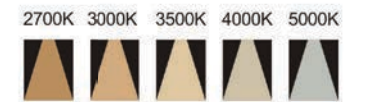

Strategic partners

Light distribution curve

Optical fittings

Product close-up

MOUNTING STRUCTURE

MR16-S1A

MR16-S1B

MR16-S2A