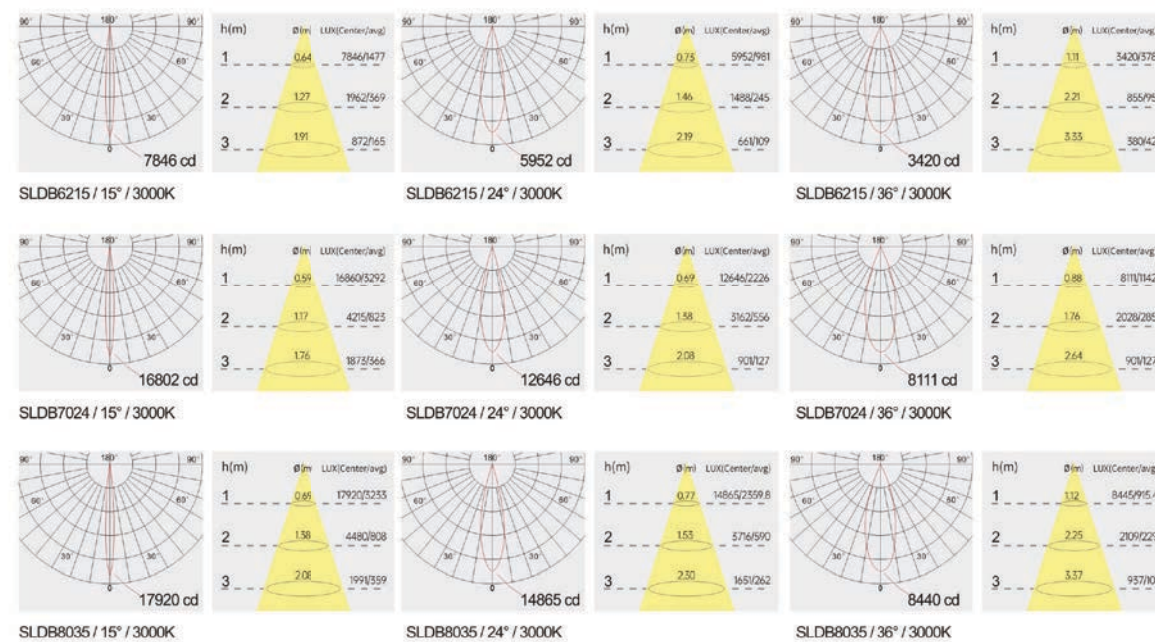

Strategic partners

产品特写 / Product close-up

CCT

Light distribution curve