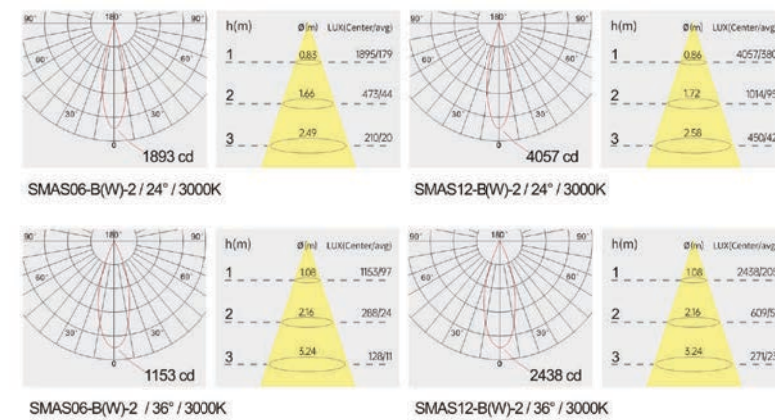

Strategic partners

Light distribution curve

SMC

Product code	SMC06-B(W)-1	SMC12-B(W)-1	SMCZ07-B(W)-1
Power (W)	6W	12W	7W
Lumen (Lm)	480	960	500
Size (mm)	L115*35*36	L115*47*118	L115*40*100
Voltage	48Vdc		
CRI	90		
Color	Black / White / Customized		