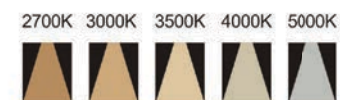

Product close-up