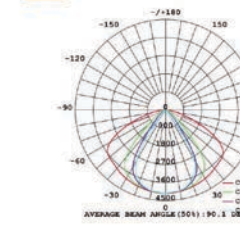

silux

LINEAR TRUNKING SYSTEM

SL990A

Series	MODEL CODE	Function	POWER(W)	LUMEN(LM)	SIZE(MM)	BEAN ANGLE
Light Module	SL990-LM15409040WX5R	Standard	40	5800	1420*68mm	"30°/60°/ 90°/DA25°"
	SL990-LM15409040WX7V	0-10V Dimming	40	5800		
	SL990-LM15409040WX7D	DALI Dimming	40	5800		
	SL990-LM15409040WX5B	Standard+Max 12W Emergency+Battery	40	5800		
	SL990-LM15409040WX7E	Standard+Max 12W Emergency	40	5800		
	SL990-LM15509040WX5R	Standard	50	8000	1420*68mm	"30°/60°/ 90°/DA25°"
	SL990-LM15509040WX7V	0-10V Dimming	50	8000		
	SL990-LM15509040WX7D	DALI Dimming	50	8000		
	SL990-LM15509040WX5B	Standard+Max 12W Emergency+Battery	50	8000		
	SL990-LM15509040WX7E	Standard+Max 12W Emergency	50	8000	1420*68mm	"30°/60°/ 90°/DA25°"
	SL990-LM15709040WX5R	Standard	70	11000		
	SL990-LM15709040WX7V	0-10V Dimming	70	11000		
SL990-LM15709040WX7D	DALI Dimming	70	11000			
SL990-LM15709040WX5B	Standard+Max 12W Emergency+Battery	70	11000			
SL990-LM15709040WX7E	Standard+Max 12W Emergency	70	11000			

30°

60°

90°

DA25°