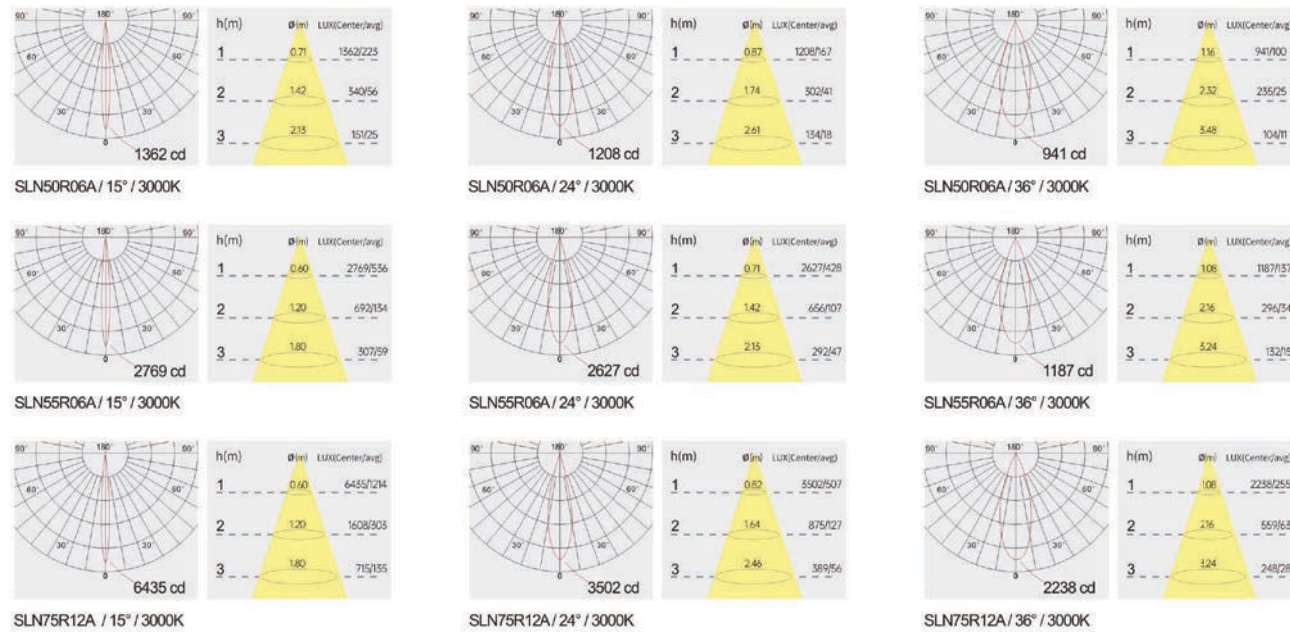

Strategic partners

Optical fittings

Product close-up

CCT

Light distribution curve

Product code	SLN95R20A	SLN120R30A
Power (W)	20W	30W
Lumen (Lm)	1800	2600
Size (mm)	Ø106*H125	Ø106*H149
Cut-off (mm)	Ø95	Ø120
Voltage	220-240V / 100-277V	
PF	>0.9	
CRI	83 / 90 / 95 / Thrive	
Color	Black / White / Customized	