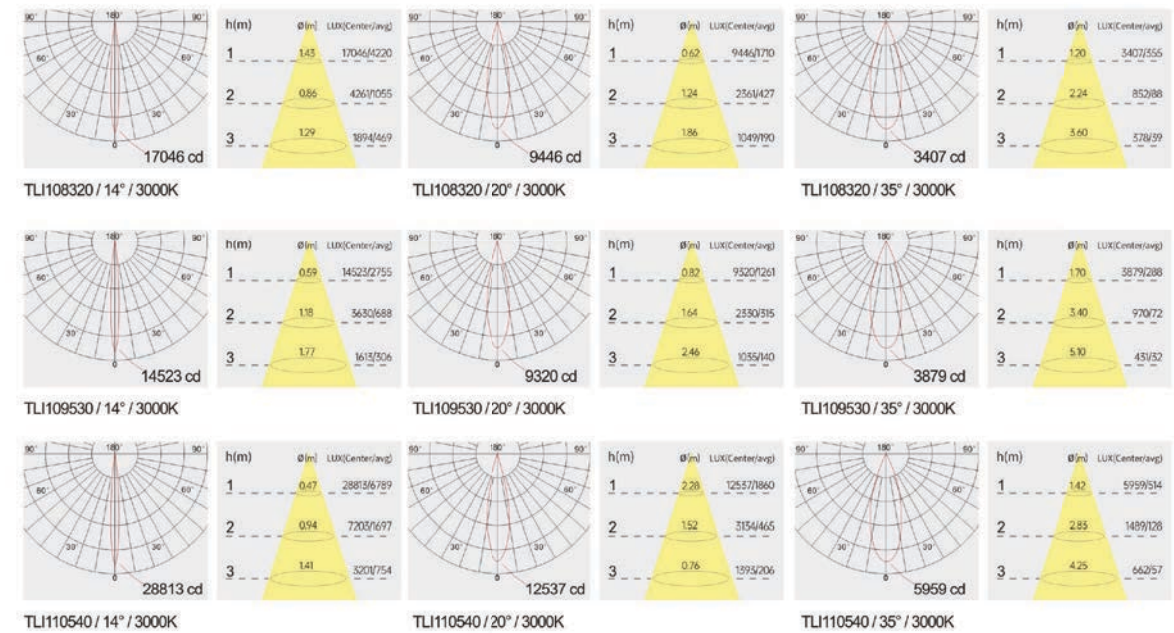

Light distribution curve

TLI

Product code	TLI108320	TLI109530	TLI110540
Power (W)	20W	30W	40W
Lumen (Lm)	1600	2500	3200
Size (mm)	Ø83xH65	Ø95xH75	Ø105xH80
Voltage	220-240V / 100-277V		
PF	>0.9		
CRI	83 / 90 / 95 / Thrive		
Color	Black / White / Customized		

Strategic partners

Light distribution curve

NCTL-4

Product code	NCTL-4-800	NCTL-4-900	NCTL-4-1000
Power (W)	20W	30W	40W
Lumen (Lm)	1850	2600	3800
Size (mm)	Ø78xH167	Ø92xH194	Ø105xH209
Voltage	220-240V / 100-277V		
PF	>0.9		
CRI	83 / 90 / 95 / Thrive		
Color	Black / White / Customized		