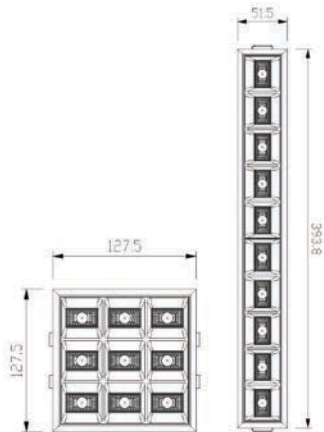

SMJ

Product code	SMJT09	SMJT10
Power (W)	36W	40W
Lumen (Lm)	3100	3500
Size (mm)	L128x128xH56	L393x51.5xH56
Cut-off (mm)	120x120	386x43
Voltage	220-240V / 100-277V	
PF	>0.9	
CRI	83 / 90 / 95 / Thrive	
Color	Black / White / Customized	

Strategic partners

Light distribution curve

Optical fittings

Product close-up

SMJ

Product code	SMJM01	SMJM03
Power (W)	5W	12W
Lumen (Lm)	350	1050
Size (mm)	42x42x66	120x42x66
Voltage	220-240V / 100-277V	
PF	>0.5	
CRI	83 / 90 / 95 / Thrive	
Color	Black / White / Customized	

Strategic partners

Light distribution curve

Optical fittings

Product close-up