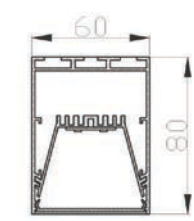

Strategic partners