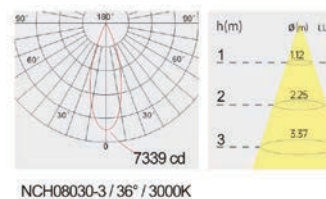

Strategic partners

LED
 Driver

Light distribution curve

NCH08030-3 / 15° / 3000K NCH09040-3 / 15° / 3000K

NCH08030-3 / 24° / 3000K NCH09040-3 / 24° / 3000K

NCH08030-3 / 36° / 3000K NCH09040-3 / 36° / 3000K