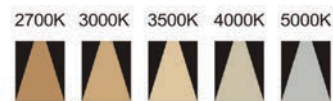

Light distribution curve