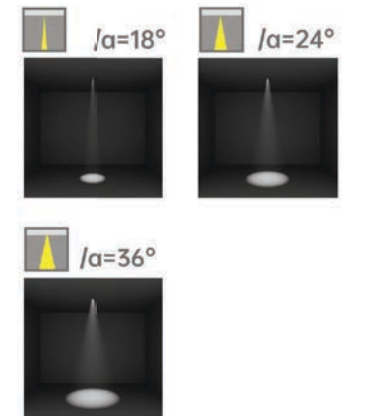

Strategic partners

Light distribution curve

Optical fittings

Product close-up

SLF

Product code	SLF05510R	SLF07515R
Power (W)	10W	15W
Lumen (Lm)	450	700
Size (mm)	Ø65xH90	Ø85xH100
Cut-off (mm)	Ø55	Ø75
Voltage	220-240V / 100-277V	
PF	>0.9	
CRI	83 / 90 / 95 / Thrive	
Color	Black / White / Customized	