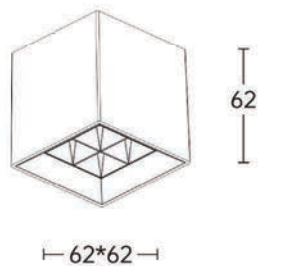

Product close-up