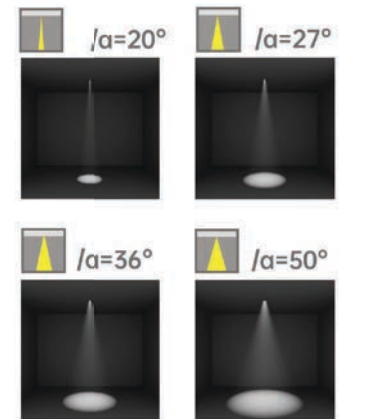

Strategic partners

Light distribution curve

Optical fittings

Product close-up

SLU

Product code	SLU05506	SLU06509	SLU07512
Power (W)	6W	9W	12W
Lumen (Lm)	450	600	950
Size (mm)	Ø65xH30	Ø75xH30	Ø85xH30
Cut-off (mm)	Ø55	Ø65	Ø75
Voltage	220-240V / 100-277V		
PF	>0.9		
CRI	83 / 90 / 95 / Thrive		
Color	Black / White / Customized		