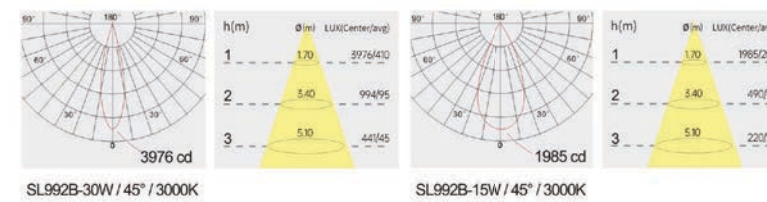

Strategic partners

LED
 Driver

Light distribution curve

Product close-up

HUMMER

918 Classical Linear Light, High quality
High efficiency, Decorous and reliable

SL918

Product code	SL91840	SL91860	SL91880
Power (W)	40W	60W	80W
Lumen (Lm)	4000	6000	8000
Size (mm)	1150*60*80	1450*60*80	1750*60*80
Voltage	220-240V / 100-277V		
PF	>0.9		
CRI	83 / 90 / 95 / Thrive		
Color	Black / White / Customized		