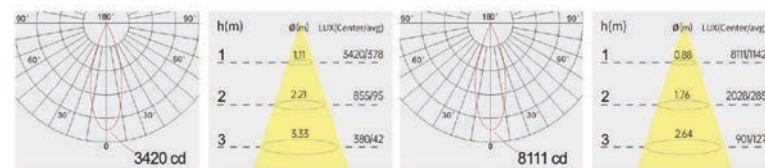

Strategic partners

Light distribution curve

NCH06215-4 / 15° / 3000K

NCH07024-4 / 15° / 3000K

NCH06215-4 / 24° / 3000K

NCH07024-4 / 24° / 3000K

NCH06215-4 / 36° / 3000K

NCH07024-4 / 36° / 3000K