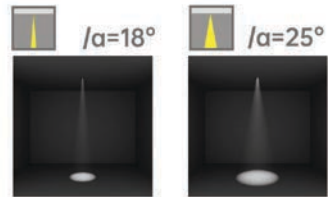

Strategic partners

Light distribution curve

Optical fittings

Product close-up

SLF

Product code	SLF06010S2	SLF08015S2
Power (W)	10W*2	15W*2
Lumen (Lm)	450*2	700*2
Size (mm)	70x125x86	90x165x105
Cut-off (mm)	60x115	80x155
Voltage	220-240V / 100-277V	
PF	>0.9	
CRI	83 / 90 / 95 / Thrive	
Color	Black / White / Customized	