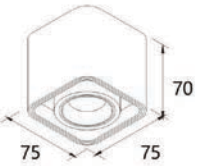

SLK

Product code	SLKS106	SLKS112
Power (W)	6W	12W
Lumen (Lm)	500	950
Size (mm)	75x75x70	100x100x100
Voltage	220-240V / 100-277V	
PF	>0.5	
CRI	83 / 90 / 95 / Thrive	
Color	Black / White / Customizec	

Strategic partners

Light distribution curve

Optical fittings

Product close-up

SLK

Product code	SLKS206	SLKS212
Power (W)	6W*2	12W*2
Lumen (Lm)	500*2	950*2
Size (mm)	145x75x70	195x100x100
Voltage	220-240V / 100-277V	
PF	>0.5	
CRI	83 / 90 / 95 / Thrive	
Color	Black / White / Customized	

Strategic partners

Light distribution curve

Optical fittings

Product close-up