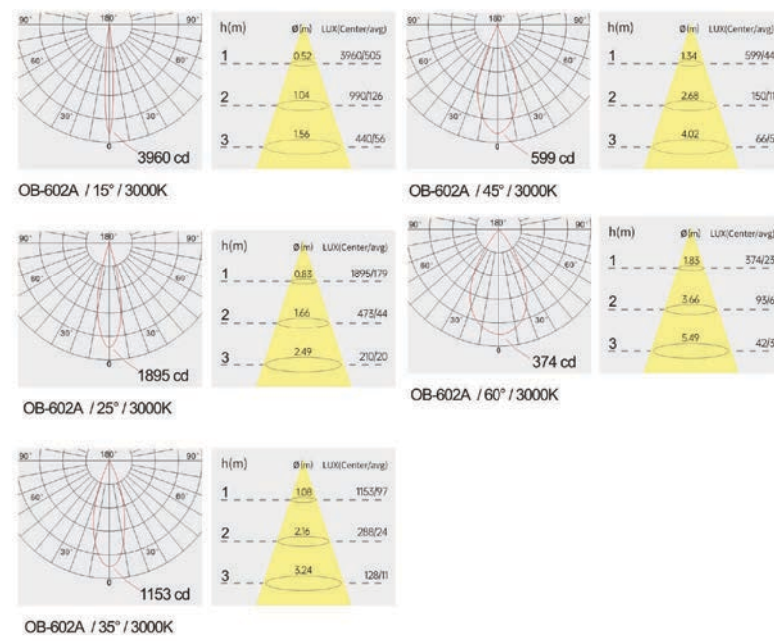

Strategic partners

Light distribution curve