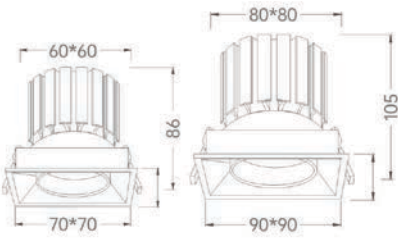

Strategic partners

Light distribution curve

Optical fittings

Product close-up

SLF

Product code	SLF06010S	SLF08015S
Power (W)	10W	15W
Lumen (Lm)	450	700
Size (mm)	70x70x86	90x90x105
Cut-off (mm)	60x60	80x80
Voltage	220-240V / 100-277V	
PF	>0.9	
CRI	83 / 90 / 95 / Thrive	
Color	Black / White / Customized	