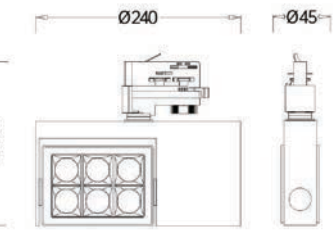

Product close-up