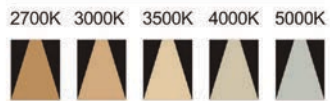

Strategic partners

LED

Driver

Optical fittings

Product close-up

CCT

Light distribution curve

CHANGE, SO EASY