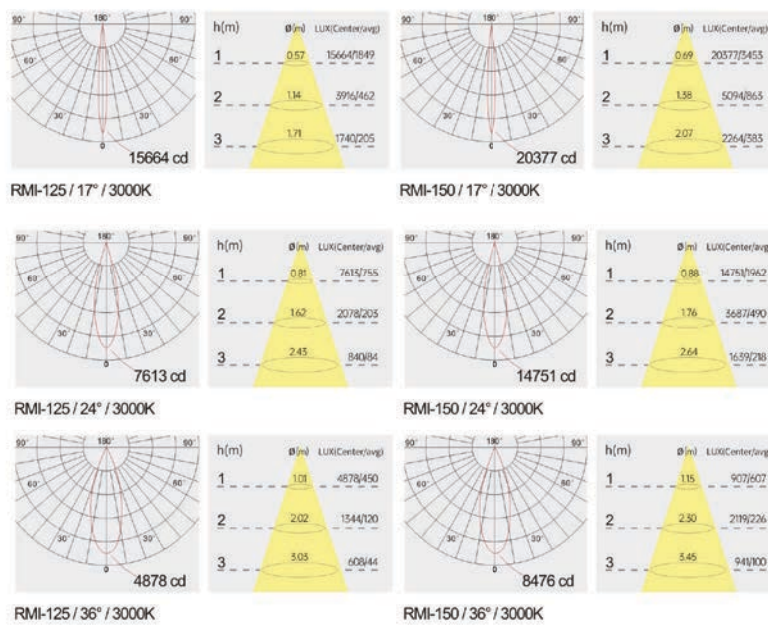

Product code	RMI-125	RMI-150
Power (W)	24W	35W
Size (mm)	Ø135xH148	Ø160xH176
Cut-off (mm)	Ø125	Ø150
Voltage	220-240V / 100-277V	
PF	>0.9	
CRI	83 / 90 / 95 / Thrive	
Color	Black / White / Customized	

Strategic partners

Light distribution curve