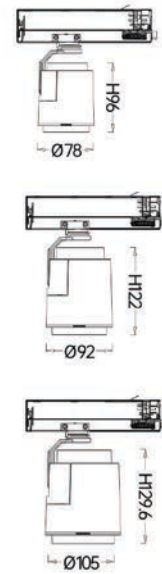

Product code	TLD06215	TLD07224
Power (W)	15W	24W
Lumen (Lm)	900-1250	1800-2000
Size (mm)	Ø62xH170	Ø72xH172
Voltage	220-240V / 100-277V	
PF	>0.9	
CRI	83 / 90 / 95 / Thrive	
Color	Black / White / Customized	

Light distribution curve

TLI

Product code	TLI108320	TLI109530	TLI110540
Power (W)	20W	30W	40W
Lumen (Lm)	1600	2500	3200
Size (mm)	Ø83xH65	Ø95xH75	Ø105xH80
Voltage	220-240V / 100-277V		
PF	>0.9		
CRI	83 / 90 / 95 / Thrive		
Color	Black / White / Customized		

Strategic partners

Light distribution curve

NCTL-4

Product code	NCTL-4-800	NCTL-4-900	NCTL-4-1000
Power (W)	20W	30W	40W
Lumen (Lm)	1850	2600	3800
Size (mm)	Ø78xH167	Ø92xH194	Ø105xH209
Voltage	220-240V / 100-277V		
PF	>0.9		
CRI	83 / 90 / 95 / Thrive		
Color	Black / White / Customized		

Strategic partners

LED
 Driver

NCTL-3

Product code	NCTL-3-800	NCTL-3-900	NCTL-3-1000
Power (W)	20W	30W	40W
Lumen (Lm)	1850	2600	3800
Size (mm)	Ø78xH167	Ø92xH194	Ø105xH209
Voltage	220-240V / 100-277V		
PF	>0.9		
CRI	83 / 90 / 95 / Thrive		
Color	Black / White / Customized		