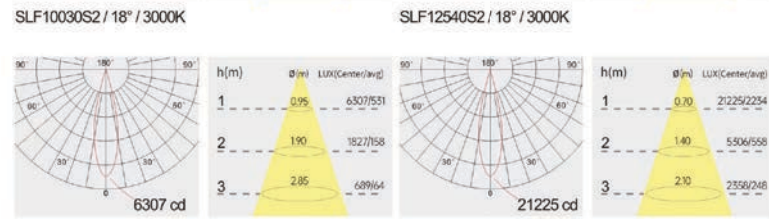

Strategic partners

Light distribution curve

Optical fittings

Product close-up