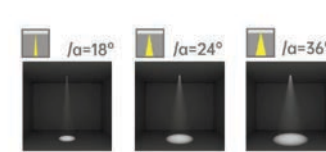

5 in 1 CCT DIP

ADDABLE ACCESSORIES

TLSC

Product code	TLSC030
Power (W)	30W
Lumen (Lm)	2500
Size (mm)	Ø94xH101
Voltage	220-240V / 100-277V
PF	>0.9
CRI	83 / 90 / 95 / Thrive
Color	Black / White / Customized

Strategic partners