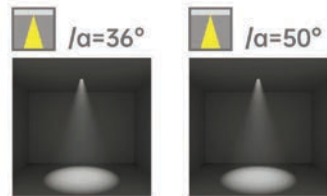

Light distribution curve