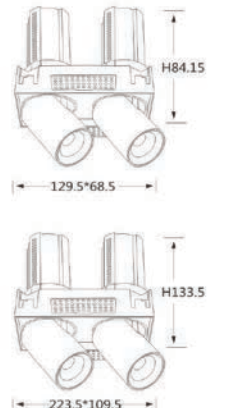

Strategic partners

Optical fittings

Product close-up

CCT

Light distribution curve

Product code	SLV-55S2T	SLV-75S2T	SLV-95S2T
Power (W)	7W*2	12W*2	20W*2
Lumen (Lm)	450*2	850*2	1850*2
Size (mm)	116x60	164x78	207x95
Cut-off (mm)	120x62	167x80	209x97
Voltage	220-240V / 100-277V		
PF	>0.5 / >0.9		
CRI	83 / 90 / 95 / Thrive		
Color	Black / White / Customized		