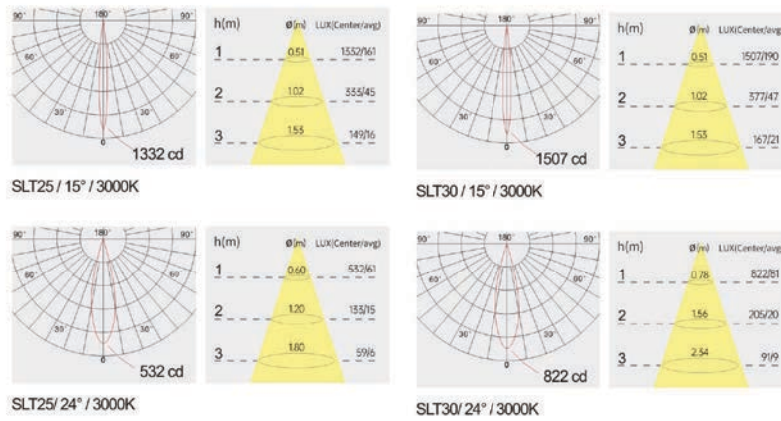

Strategic partners

Light distribution curve

Optical fittings

Product close-up

SLT

Product code	SLT40	SLT50	SLT60
Power (W)	5W	7W	9W
Lumen (Lm)	280	400	500
Size (mm)	Ø45xH51	Ø57xH67	Ø70xH79
Cut-off (mm)	Ø40	Ø50	Ø60
Voltage	220-240V / 100-277V		
PF	>0.5		
CRI	83 / 90 / 95 / Thrive		
Color	Black / White / Customized		