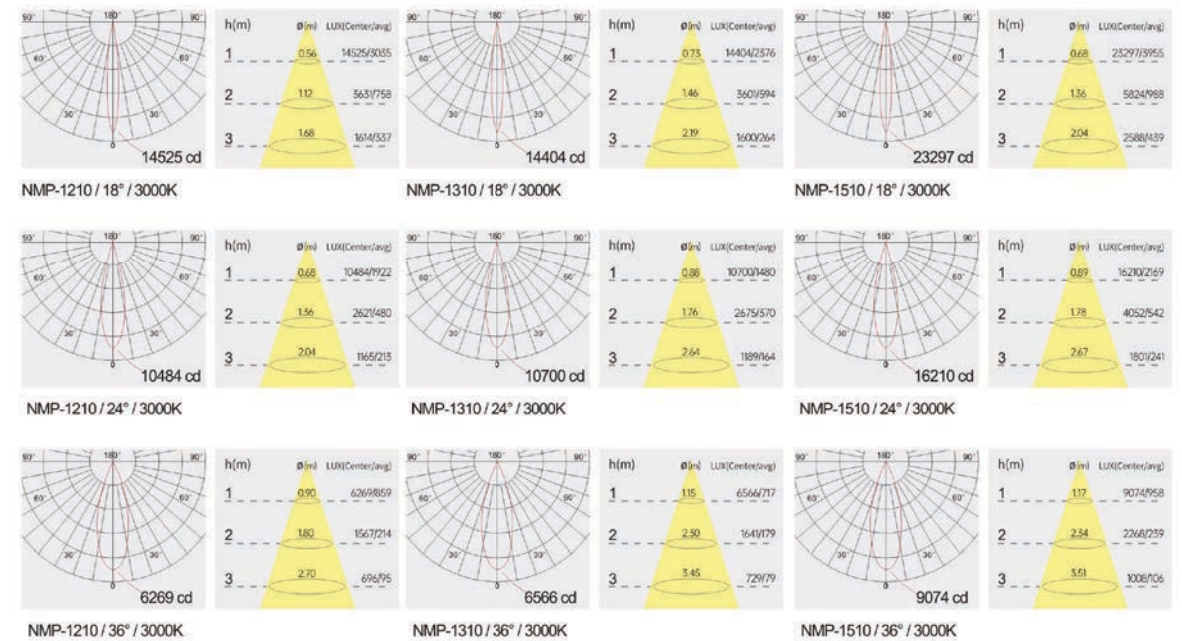

Strategic partners

LED
 Driver

CCT

Light distribution curve

NMP

Product code	NMP-1210	NMP-1310	NMP-1510
Power (W)	20W	30W	40W
Lumen (Lm)	1600	2600	3800
Size (mm)	120x120x131	135x135x163	150x150x176
Cut-off (mm)	110x110	125x125	140x140
Voltage	220-240V / 100-277V		
PF	>0.9		
CRI	83 / 90 / 95 / Thrive		
Color	Black / White / Customized		

Strategic partners

LED
 Driver

CCT

Light distribution curve

SLS

According to the trend of The Times, the modern and recognized decoration style to use narrow edge minimalist design, anti-glare energy-saving and eye protection, see the light can not see the lamp concept, the space becomes more simple, make life more comfortable and wonderful.