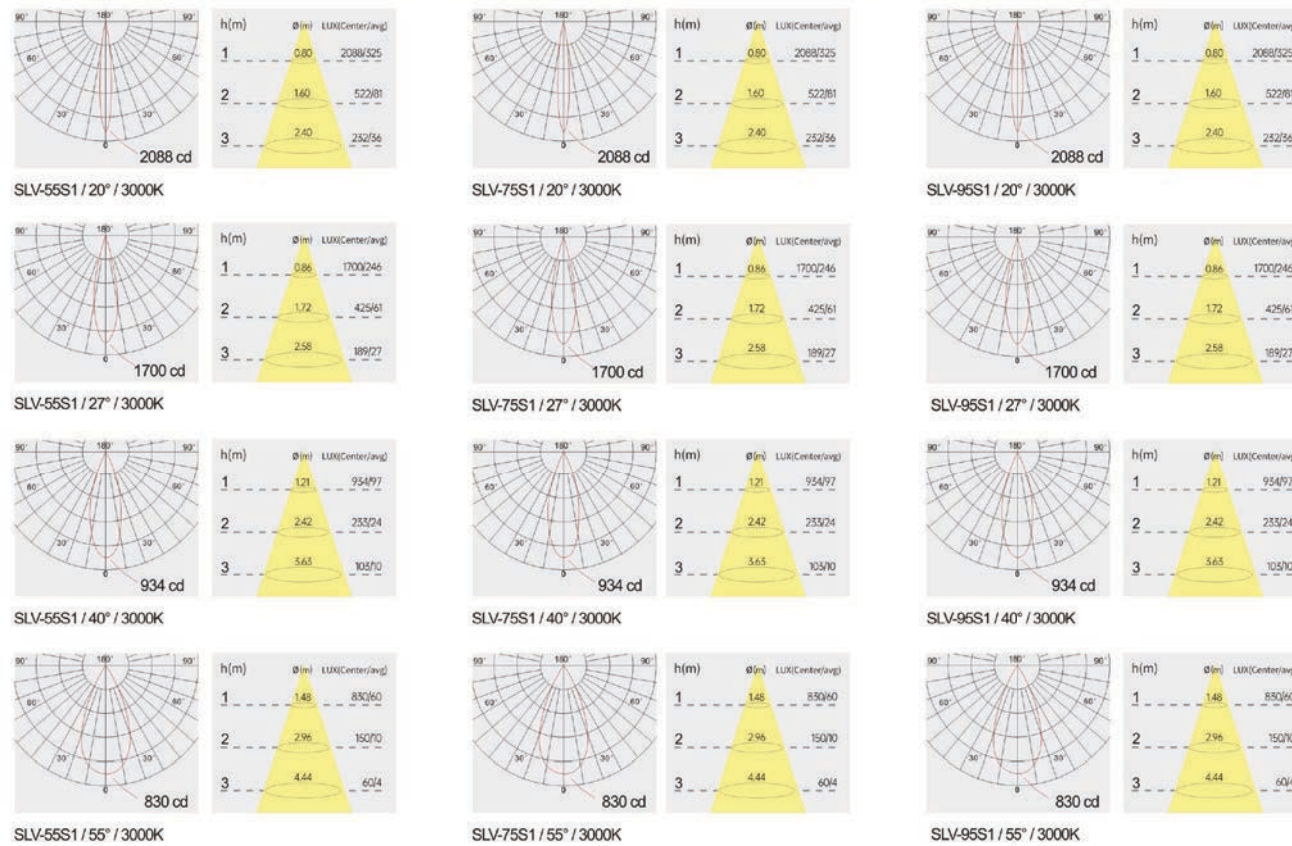

Light distribution curve

Light distribution curve

Product code	SLV-55S2	SLV-75S2	SLV-95S2
Power (W)	7W*2	12W*2	20W*2
Lumen (Lm)	450*2	850*2	1850*2
Size (mm)	130x69	180x91	224x110
Cut-off (mm)	120x60	164x77	207x95
Voltage	220-240V / 100-277V		
PF	>0.5 / >0.9		
CRI	83 / 90 / 95 / Thrive		
Color	Black / White / Customized		