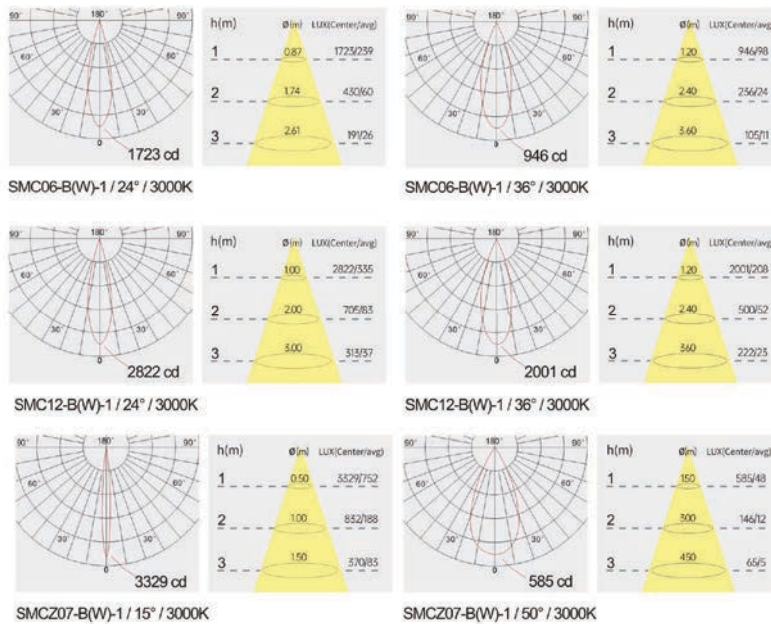

SMC

Product code	SMC06-B(W)-1	SMC12-B(W)-1	SMCZ07-B(W)-1
Power (W)	6W	12W	7W
Lumen (Lm)	480	960	500
Size (mm)	L115*35*36	L115*47*118	L115*40*100
Voltage	48Vdc		
CRI	90		
Color	Black / White / Customized		

Strategic partners

Light distribution curve