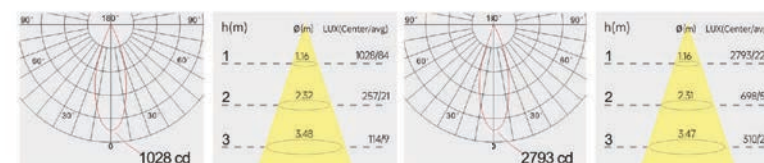

Light distribution curve

SMJM01 / 15° / 3000K

SMJM03 / 15° / 3000K

SMJM01 / 24° / 3000K

SMJM03 / 24° / 3000K

SMJM01 / 36° / 3000K

SMJM03 / 36° / 3000K

Optical fittings