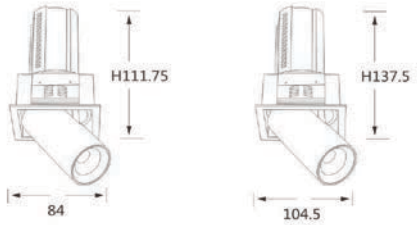

Strategic partners

Optical fittings

Product close-up

CCT

Light distribution curve

Product code	SLV-55S1	SLV-75S1	SLV-95S1
Power (W)	7W	12W	20W
Lumen (Lm)	450	850	1850
Size (mm)	64x64x94	85x85x116	105x105x144
Cut-off (mm)	55x55	75x75	95x95
Voltage	220-240V / 100-277V		
PF	>0.5 / >0.9		
CRI	83 / 90 / 95 / Thrive		
Color	Black / White / Customized		