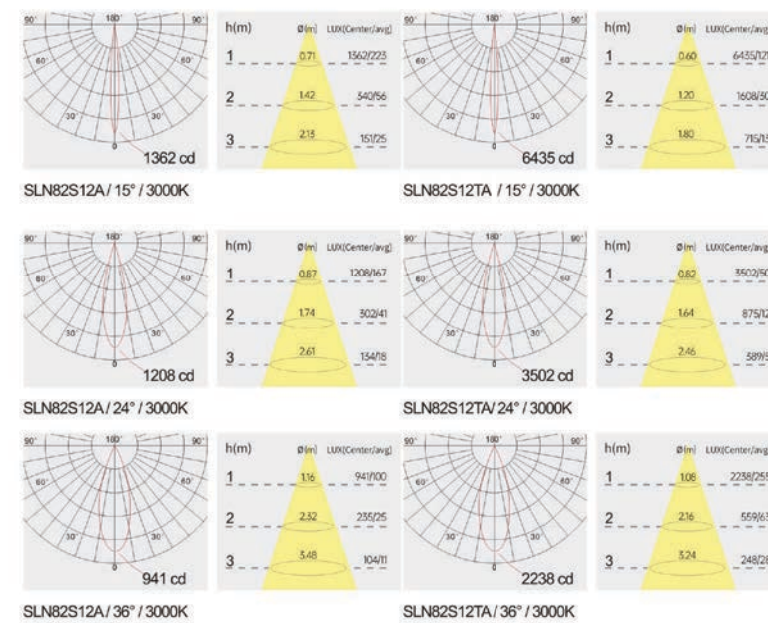

Strategic partners

Light distribution curve