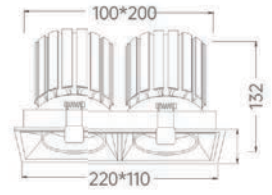

Product close-up