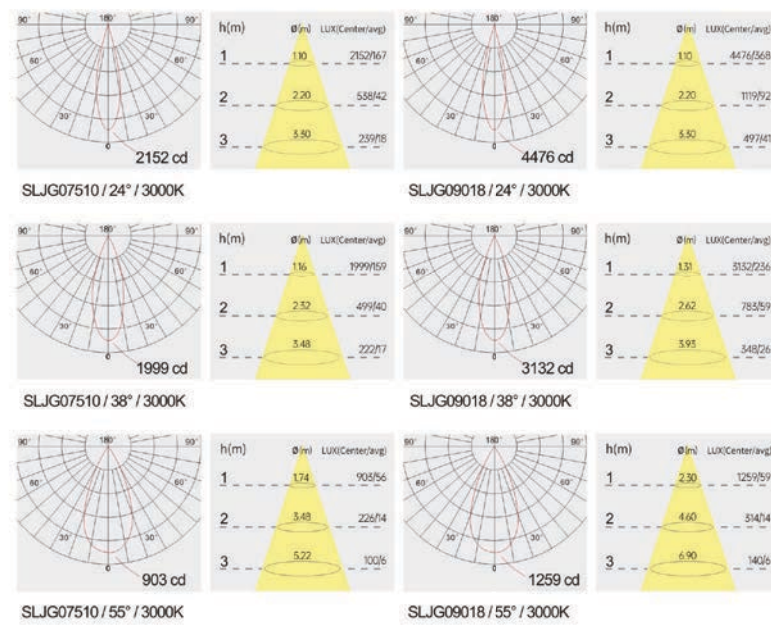

Strategic partners

Light distribution curve

Optical fittings

Product close-up

SLJG

Product code	SLJG12530	SLJG16540	SLJG20050
Power (W)	30W	40W	50W
Lumen (Lm)	2600	3600	4200
Size (mm)	Ø140xH73	Ø180xH94	Ø214xH110
Cut-off (mm)	Ø125	Ø165	Ø200
Voltage	220-240V / 100-277V		
PF	>0.9		
CRI	83 / 90 / 95 / Thrive		
Color	Black / White / Customized		