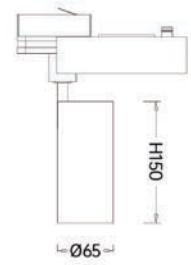

TLA1

Product code	TLA106520	TLA108330
Power (W)	20W	30W
Lumen (Lm)	1700	2500
Size (mm)	Ø65xH150	Ø83xH165
Voltage	220-240V / 100-277V	
PF	>0.9	
CRI	83 / 90 / 95 / Thrive	
Color	Black / White / Customized	

Strategic partners

Light distribution curve

Product close-up

Optical fittings

TLA1

Product code	TLA109540	TLA110550
Power (W)	40W	50W
Lumen (Lm)	3400	4200
Size (mm)	Ø95xH175	Ø105xH180
Voltage	220-240V / 100-277V	
PF	>0.9	
CRI	83 / 90 / 95 / Thrive	
Color	Black / White / Customized	

Strategic partners

Light distribution curve

Product close-up

Optical fittings