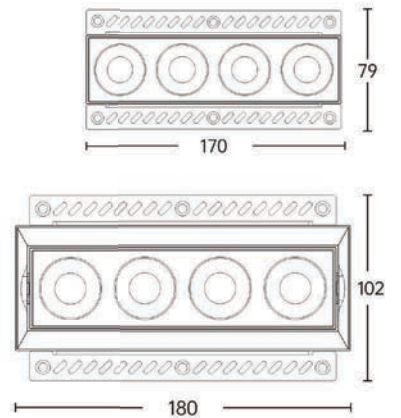

Strategic partners

Light distribution curve

Optical fittings

Product close-up

SMX

Product code	SMXT03	SMXT04	SMXT06
Power (W)	4W	5W	8W
Lumen (Lm)	280	350	560
Size (mm)	68.5x30.5x35.6	49.5x49.5x35.6	125.5x30.5x35.6
Cut-off (mm)	64x26	45x45	121x26
Voltage	220-240V / 100-277V		
PF	>0.9		
CRI	83 / 90 / 95 / Thrive		
Color	Black / White / Customized		