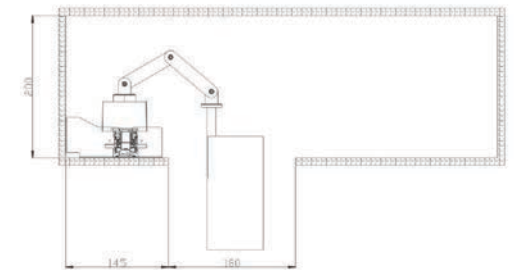

Product code	SLDB6215	SLDB7024	SLDB8035
Power (W)	15W	24W	35W
Lumen (Lm)	1250	2300	3400
Size (mm)	Ø62xH140	Ø70xH140	Ø80xH158
Voltage	220-240V / 100-277V		
PF	>0.9		
CRI	83 / 90 / 95 / Thrive		
Color	Black / White / Customized		

Strategic partners

产品特写 / Product close-up

CCT

Light distribution curve