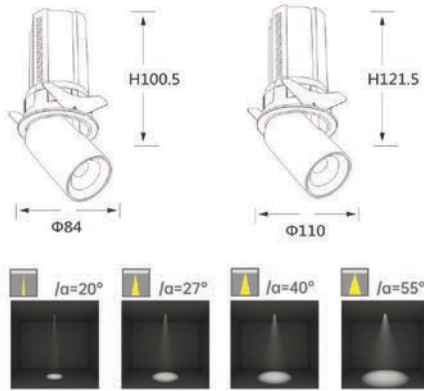

Strategic partners

Optical fittings

Product close-up

CCT

Light distribution curve

Product code	SLV-55R1T	SLV-75R1T	SLV-95R1T
Power (W)	7W	12W	20W
Lumen (Lm)	450	850	1850
Size (mm)	Ø53x85	Ø74x104	Ø92x127
Cut-off (mm)	Ø58	Ø77	Ø97
Voltage	220-240V / 100-277V		
PF	>0.5 / >0.9		
CRI	83 / 90 / 95 / Thrive		
Color	Black / White / Customized		

Strategic partners

Optical fittings

Product close-up

CCT

Light distribution curve

Product code	SLV-55R2	SLV-75R2	SLV-95R2
Power (W)	7W*2	12W*2	20W*2
Lumen (Lm)	450*2	850*2	1850*2
Size (mm)	Ø140xH79	Ø194xH104	Ø239xH125
Cut-off (mm)	Ø126xH65	Ø178xH88	Ø223xH109
Voltage	220-240V / 100-277V		
PF	>0.5 / >0.9		
CRI	83 / 90 / 95 / Thrive		
Color	Black / White / Customized		