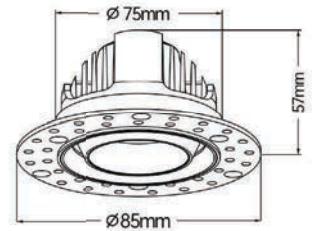

Strategic partners

Light distribution curve

Optical fittings

Product code	STKTA12	STKTB12	STKTC12	STKTD12
Power (W)	12W	12W	12W	12W
Lumen (Lm)	800	600	700	900
Size (mm)	Ø85xH57	Ø85xH57	Ø85xH57	Ø85xH57
Cut-off (mm)	Ø75	Ø75	Ø75	Ø75
Voltage	220-240V / 100-277V			
PF	>0.5			
CRI	83 / 90 / 95 / Thrive			
Color	Black / White / Customized			

Strategic partners

Light distribution curve

Optical fittings

OPTICS

STKP

Product code	STKPA12	STKPB12	STKPC12	STKPD12
Power (W)	12W	12W	12W	12W
Lumen (Lm)	800	600	700	900
Size (mm)	Ø65xH95	Ø65xH95	Ø65xH95	Ø65xH95
Cut-off (mm)	Ø55	Ø55	Ø55	Ø55
Voltage	220-240V / 100-277V			
PF	>0.5			
CRI	83 / 90 / 95 / Thrive			
Color	Black / White / Customized			