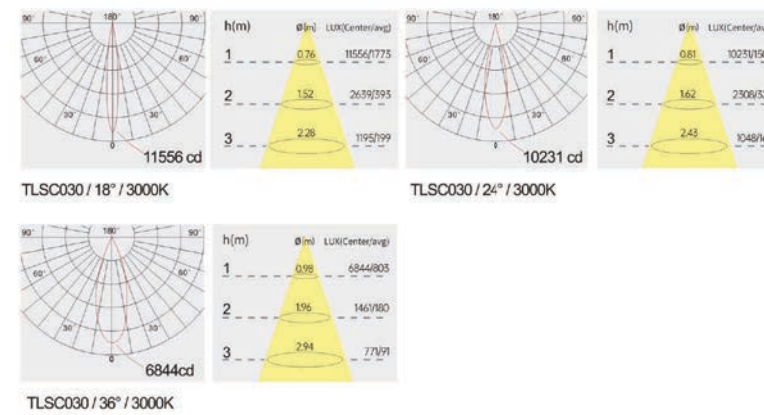

CCT

Light distribution curve