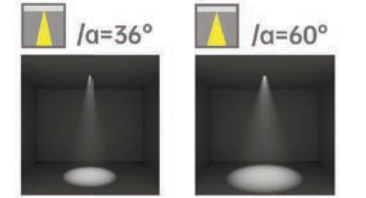

Strategic partners

Light distribution curve

Optical fittings

Product close-up

FOUR POINTS
BY SHERATON

FOUR POINTS
BY SHERATON

silux

VIOLET