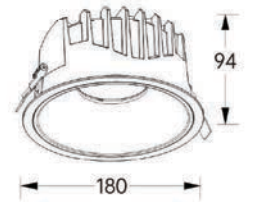

Light distribution curve