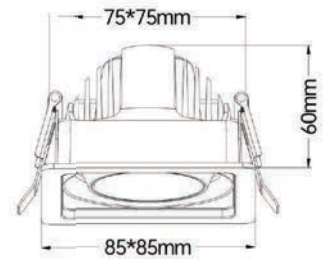

Light distribution curve