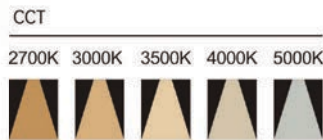

Light distribution curve