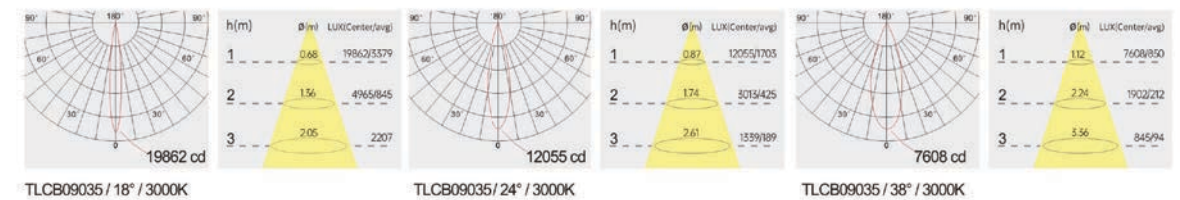

Light distribution curve