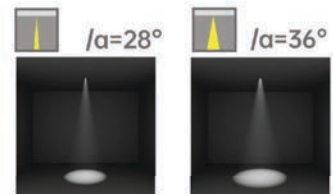

Strategic partners

Light distribution curve

SMXT25 / 28° / 3000K

SMXT25 / 36° / 3000K

Optical fittings

Product close-up

SMX

Product code	SMXM04	SMXM09
Power (W)	5W	10W
Lumen (Lm)	350	700
Size (mm)	62x62x62	81x81x81
Cut-off (mm)	62x62x62	81x81x81
Voltage	220-240V / 100-277V	
PF	>0.9	
CRI	83 / 90 / 95 / Thrive	
Color	Black / White / Customized	