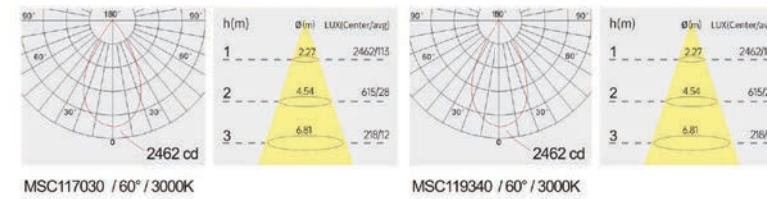

Strategic partners

Light distribution curve

Optical fittings

Product close-up