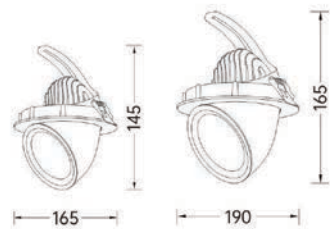

MSE

Product code	MSE15035	MSE17550
Power (W)	35W	50W
Lumen (Lm)	3000	4500
Size (mm)	Ø165x145	Ø190x165
Cut-off (mm)	Ø150	Ø175
Voltage	220-240V / 100-277V	
PF	>0.9	
CRI	83 / 90 / 95 / Thrive	
Color	Black / White / Customized	

Strategic partners

Light distribution curve

Optical fittings

Product close-up