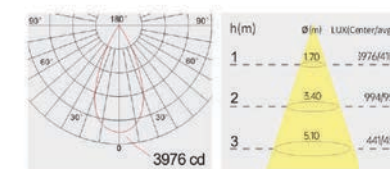

Light distribution curve

SL992S / 45° / 3000K