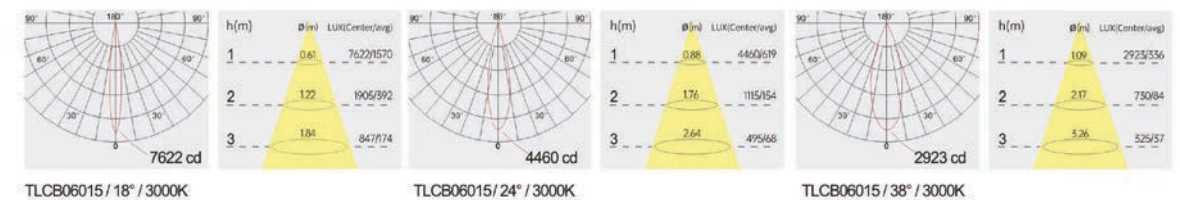

Light distribution curve