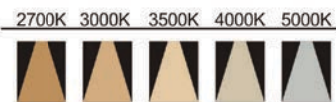

Product close-up