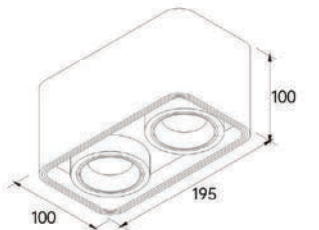

Strategic partners

Light distribution curve

Optical fittings

Product close-up

SLK

Product code	SLKS312	SLKS412
Power (W)	12W*3	12W*4
Lumen (Lm)	950*3	950*4
Size (mm)	295x100x100	195x195x120
Voltage	220-240V / 100-277V	
PF	>0.5	
CRI	83 / 90 / 95 / Thrive	
Color	Black / White / Customized	