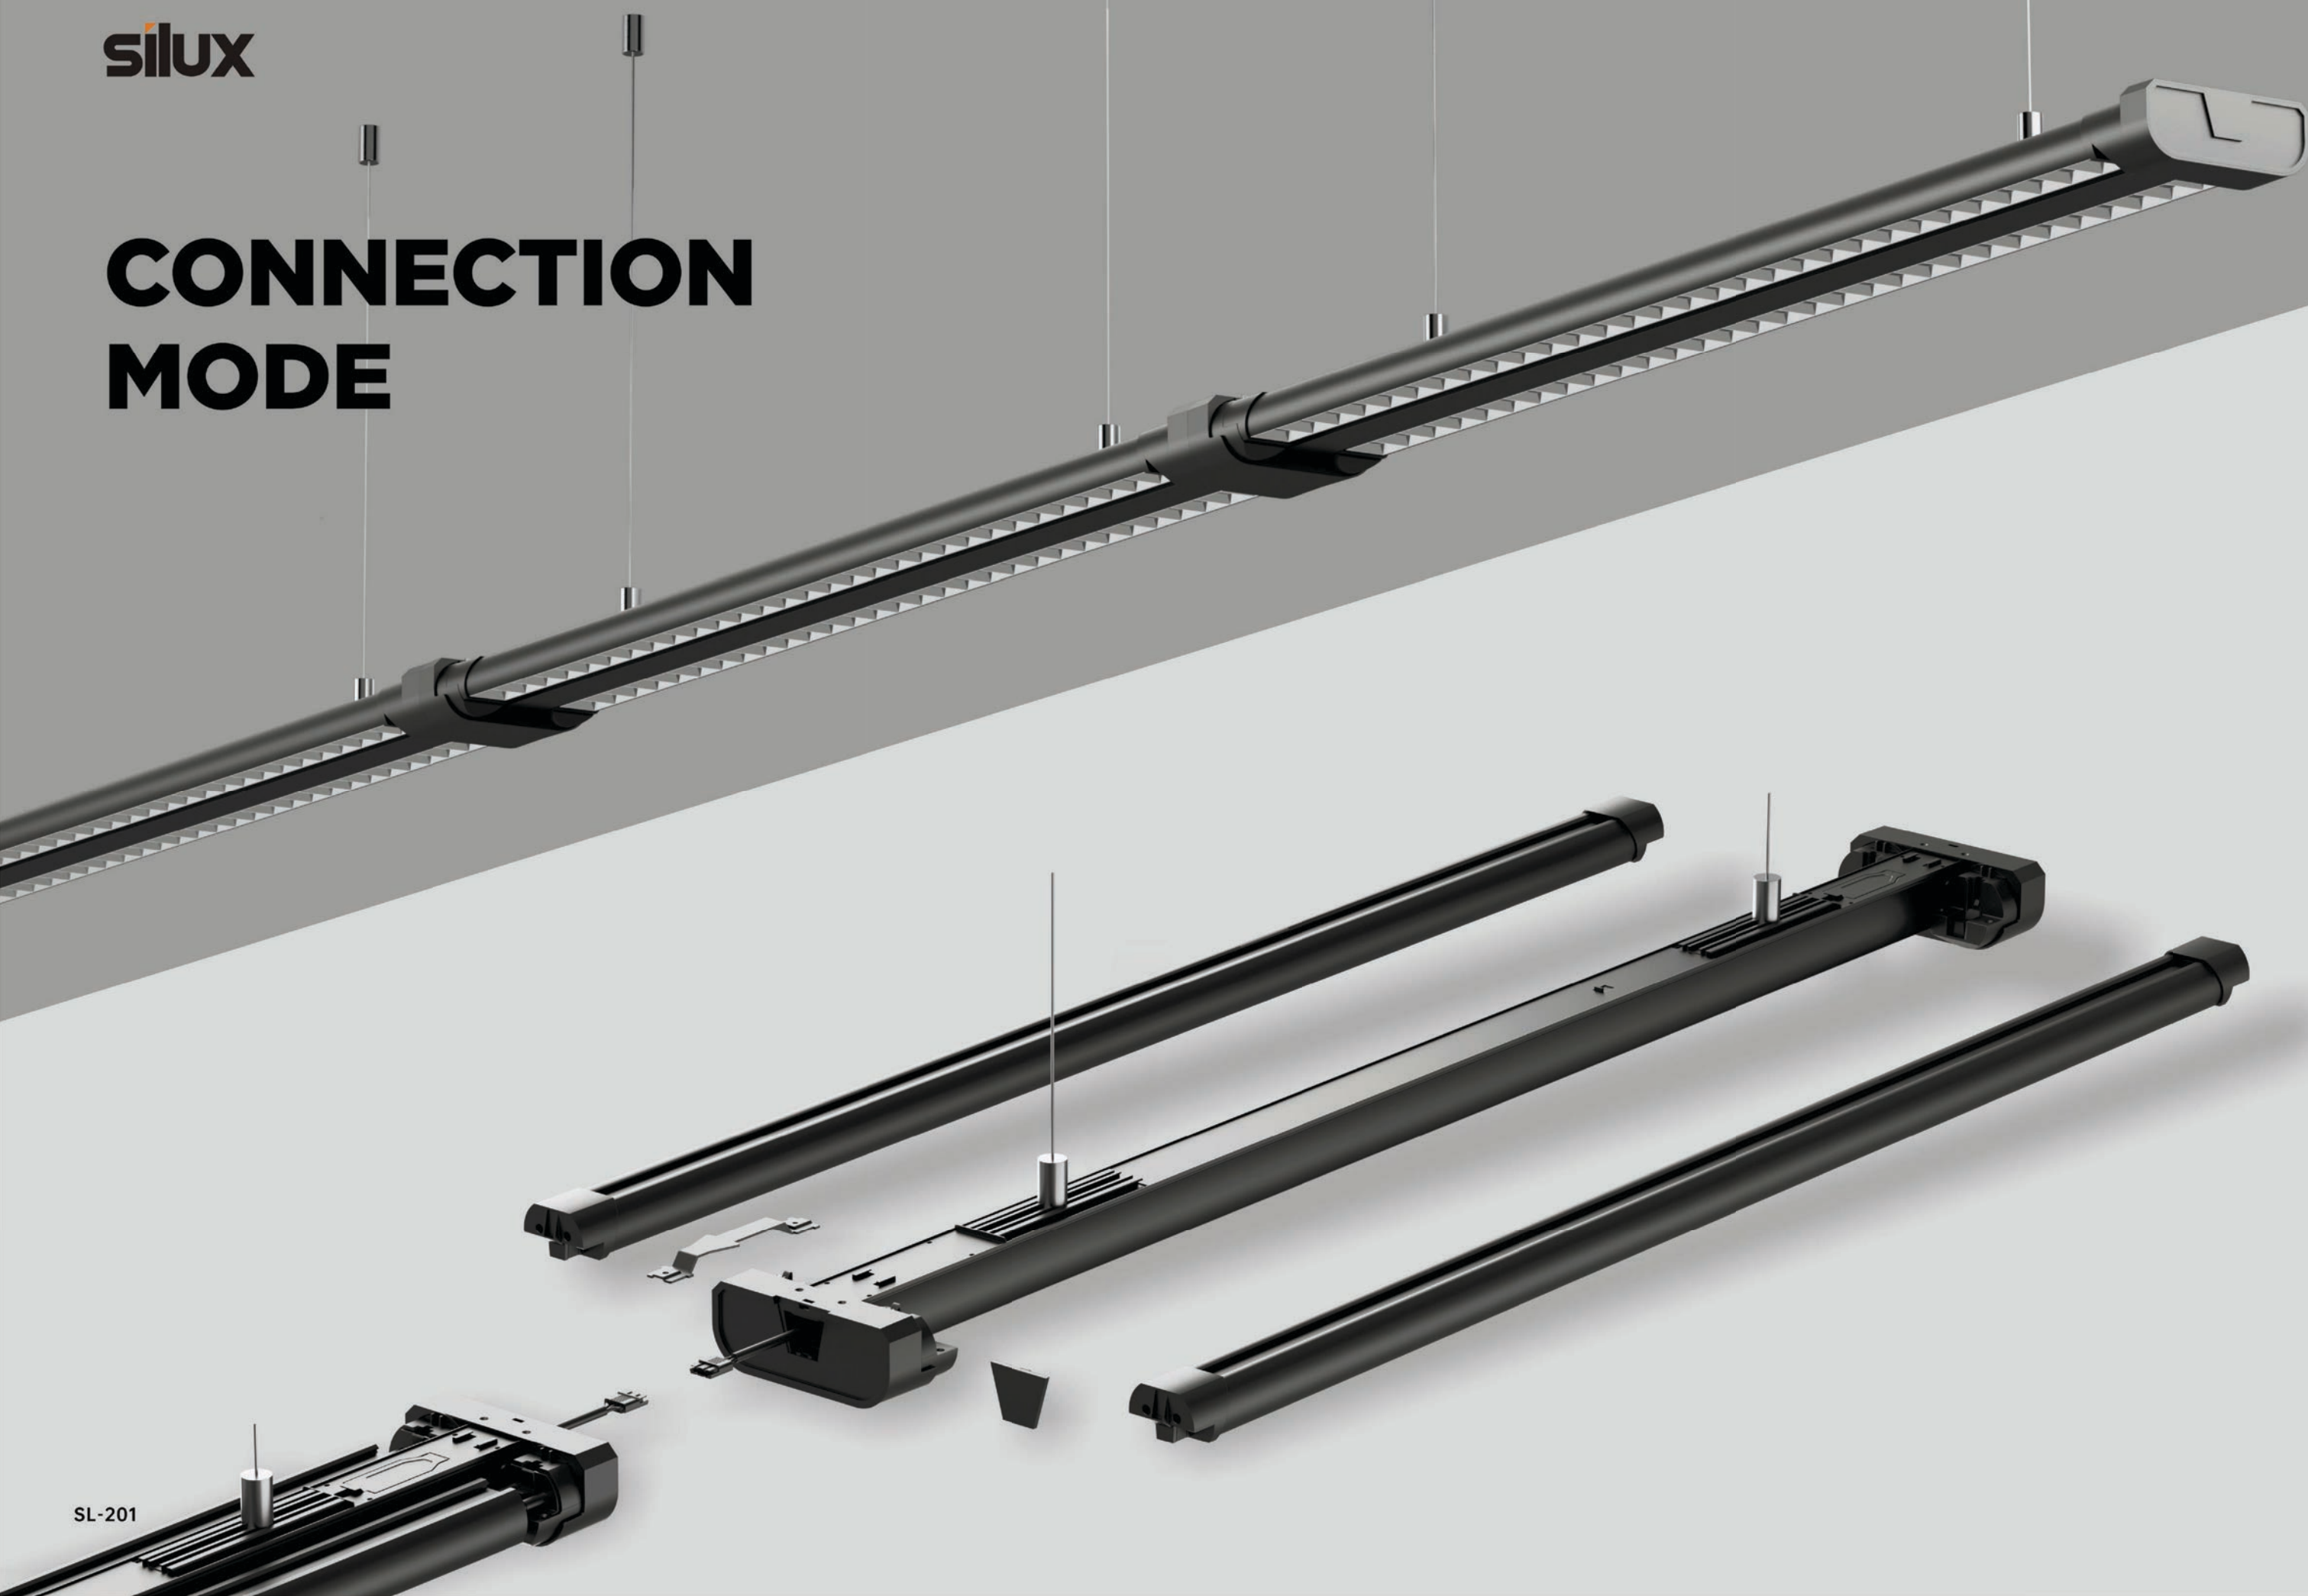

silux

CONNECTION MODE

SL-201

SL-202