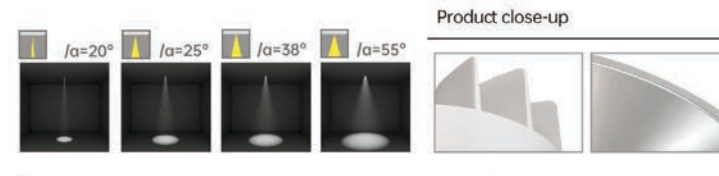

Waterproof

SLWF

Product code	SLWF07510	SLWF09515	SLWF11520
Power (W)	10W	15W	20W
Lumen (Lm)	650	1250	1600
Size (mm)	Ø85xH54	Ø105xH65	Ø131xH75
Cut-off (mm)	Ø75	Ø95	Ø115
Voltage	220-240V / 100-277V		
PF	>0.9		
CRI	83 / 90 / 95 / Thrive		
Color	Black / White / Customized		

Strategic partners