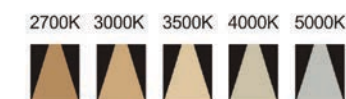

SMD

Product code	SMD07-B(W)-1	SMD306-B(W)-1
Power (W)	7W	6W*3
Lumen (Lm)	560	480*3
Size (mm)	L155*55	L230*33
Voltage	48Vdc	
CRI	90	
Color	Black / White / Customized	

Light distribution curve