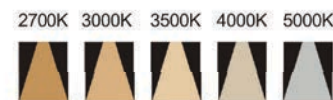

Strategic partners

Light distribution curve

Optical fittings

Product close-up

SLE

Product code	SLE07510	SLE09520	SLE12530
Power (W)	10W	20W	30W
Lumen (Lm)	600	1500	2200
Size (mm)	Ø85xH70	Ø108xH70	Ø135xH97
Cut-off (mm)	Ø75	Ø95	Ø125
Voltage	220-240V / 100-277V		
PF	>0.9		
CRI	83 / 90 / 95 / Thrive		
Color	Black / White / Customized		