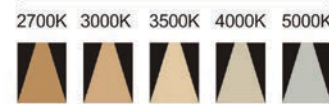

Strategic partners

Optical fittings

Product close-up

CCT

Light distribution curve

Product code	SLV-55S1	SLV-75S1	SLV-95S1
Power (W)	7W	12W	20W
Lumen (Lm)	450	850	1850
Size (mm)	64x64x94	85x85x116	105x105x144
Cut-off (mm)	55x55	75x75	95x95
Voltage	220-240V / 100-277V		
PF	>0.5 / >0.9		
CRI	83 / 90 / 95 / Thrive		
Color	Black / White / Customized		