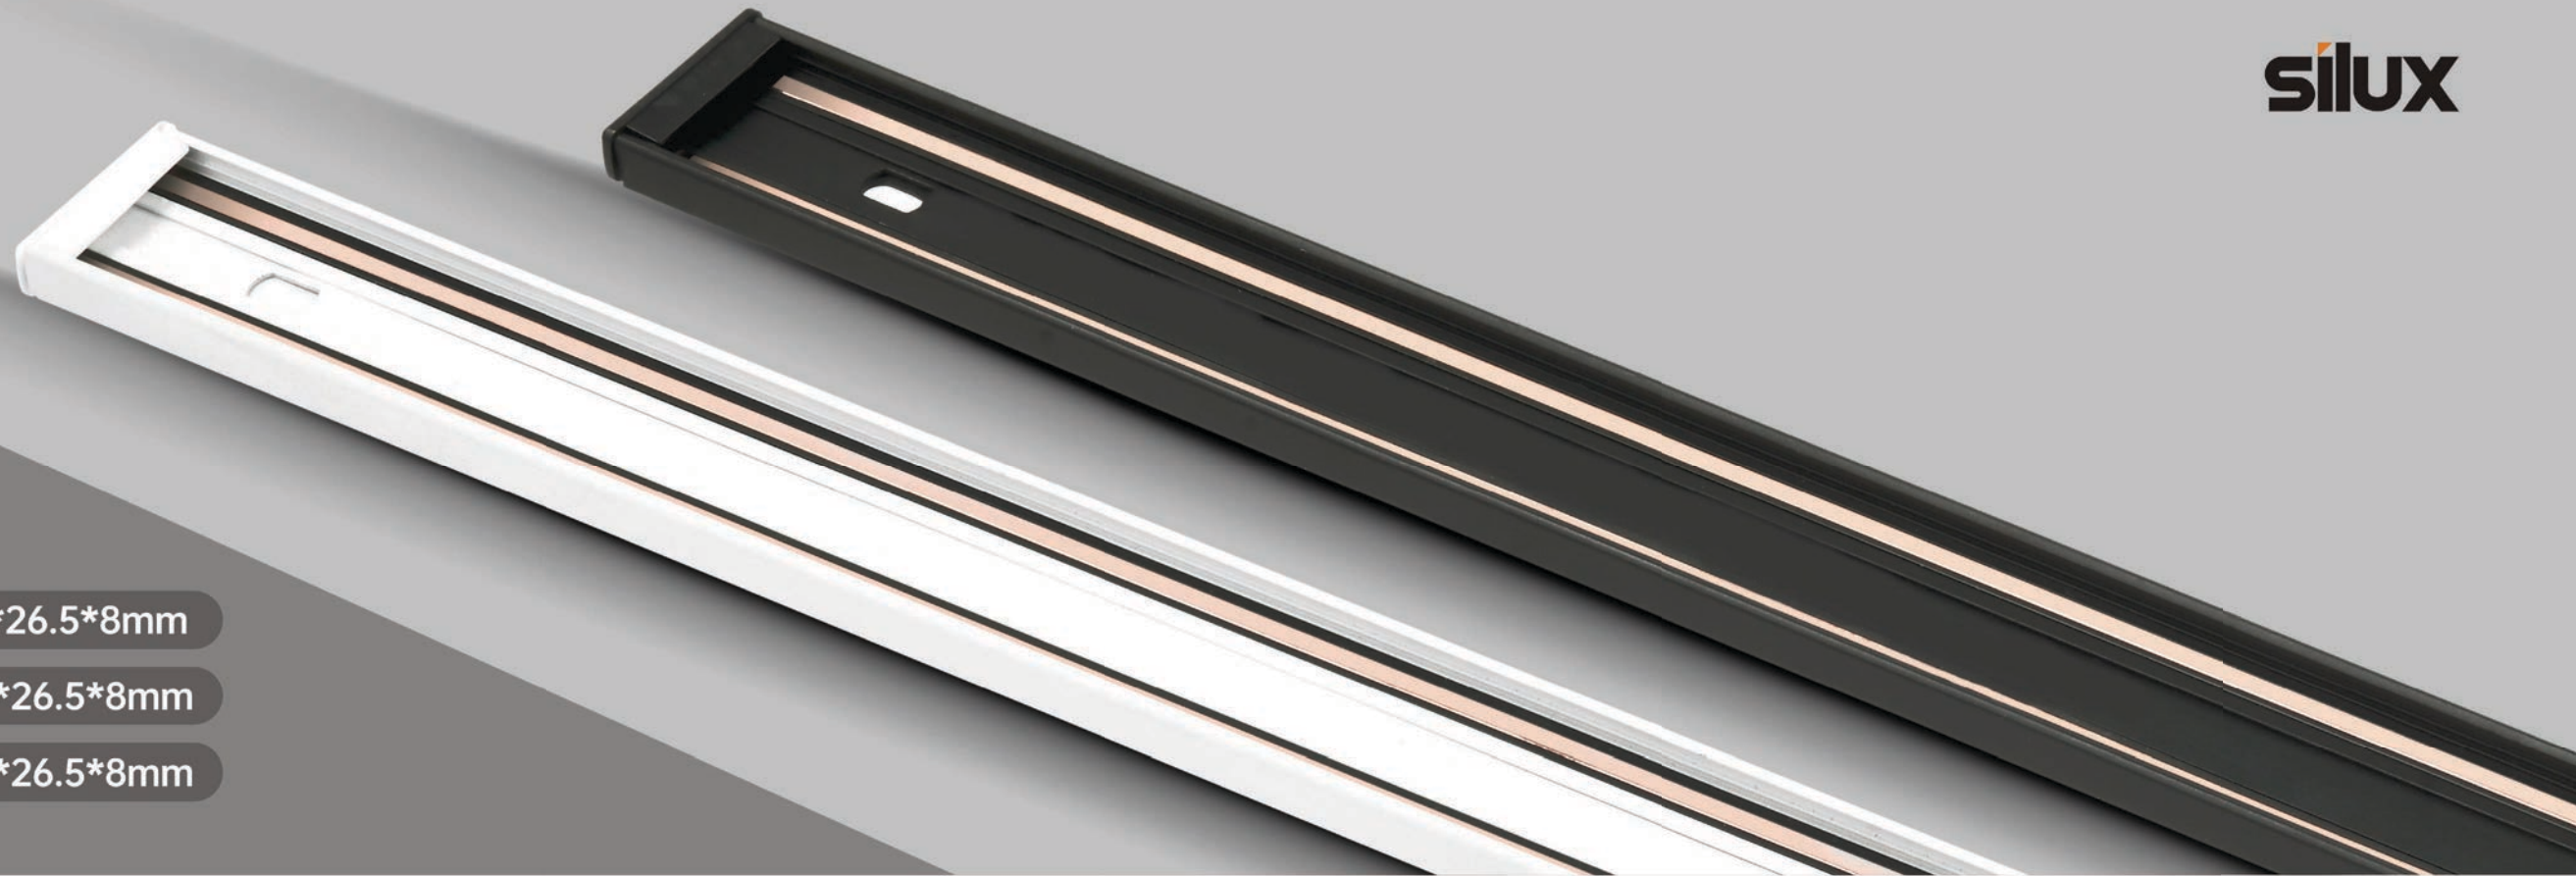

SME

P235-236

SMF/SMG

SMHT/SMHR

P237-238

silux

Super Slim Magnetic system

Super Slim Magnetic Lighting system, New fashion, New trend, New Era