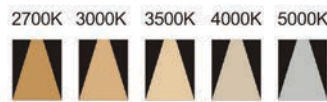

Strategic partners

Light distribution curve

Optical fittings

Product close-up

SMJ

Product code	SMJM04	SMJM05
Power (W)	15W	20W
Lumen (Lm)	1250	1750
Size (mm)	82*82*66	195x42x66
Voltage	220-240V / 100-277V	
PF	>0.9	
CRI	83 / 90 / 95 / Thrive	
Color	Black / White / Customized	