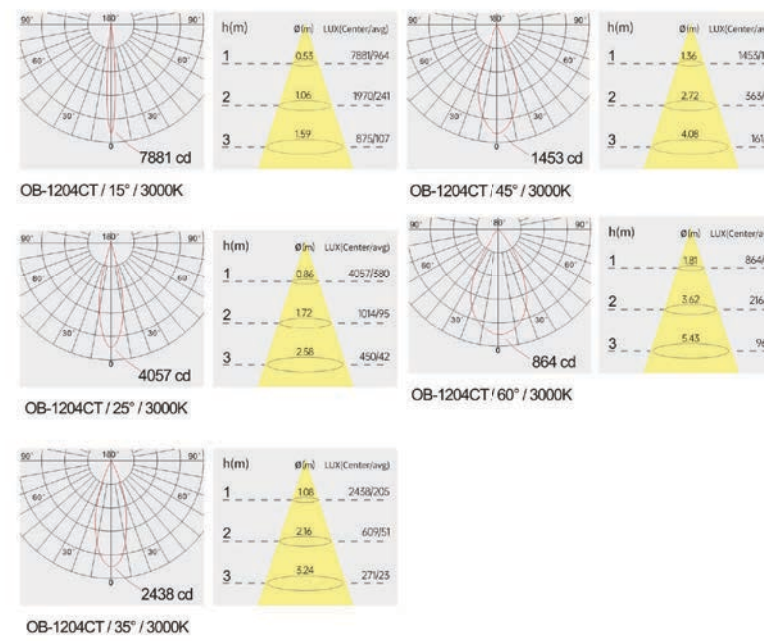

Strategic partners

Light distribution curve

Optical fittings

Product close-up