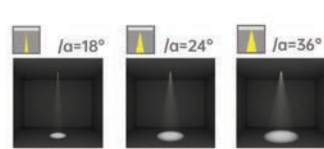

Strategic partners

LED
Driver