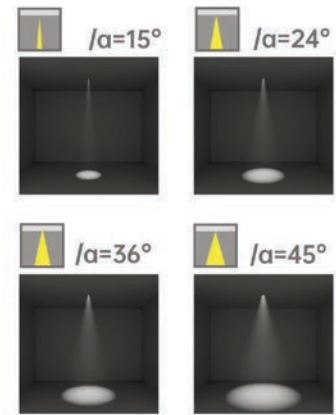

Strategic partners

Light distribution curve

Optical fittings

Product code	STKTA12	STKTB12	STKTC12	STKTD12
Power (W)	12W	12W	12W	12W
Lumen (Lm)	800	600	700	900
Size (mm)	Ø85xH57	Ø85xH57	Ø85xH57	Ø85xH57
Cut-off (mm)	Ø75	Ø75	Ø75	Ø75
Voltage	220-240V / 100-277V			
PF	>0.5			
CRI	83 / 90 / 95 / Thrive			
Color	Black / White / Customized			