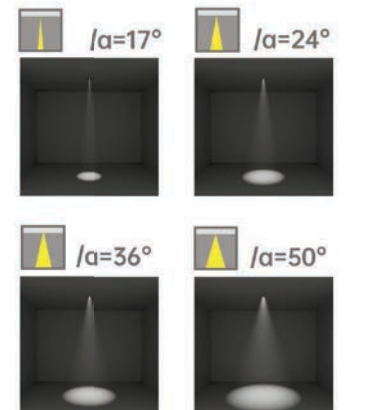

Strategic partners

Light distribution curve

Optical fittings

Product close-up

SLK

Product code	SLKS312	SLKS412
Power (W)	12W*3	12W*4
Lumen (Lm)	950*3	950*4
Size (mm)	295x100x100	195x195x120
Voltage	220-240V / 100-277V	
PF	>0.5	
CRI	83 / 90 / 95 / Thrive	
Color	Black / White / Customized	