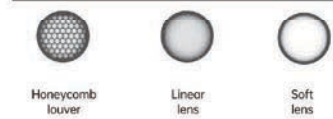

Optical fittings