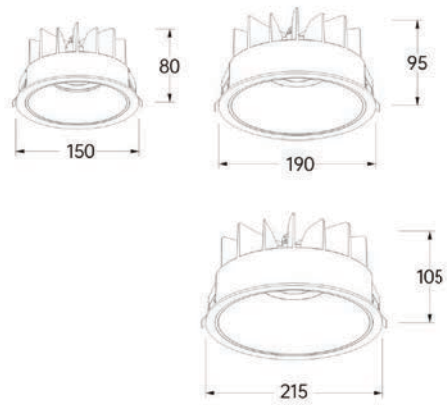

Strategic partners

LED
Driver