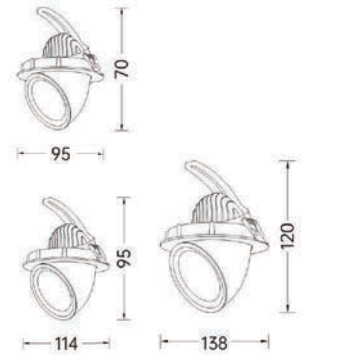

Strategic partners

Light distribution curve