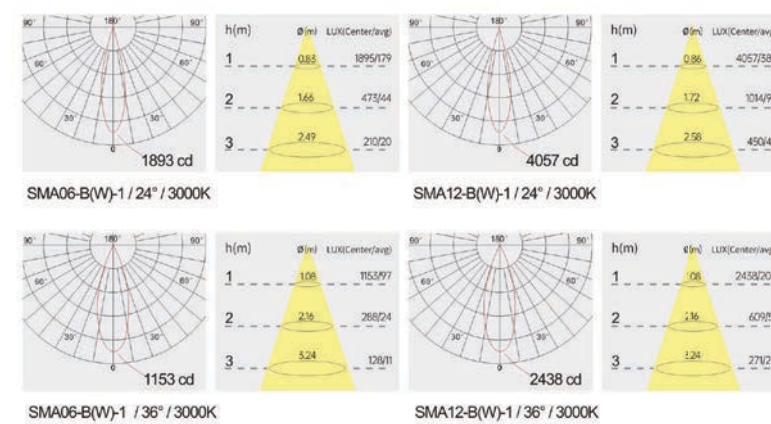

Product close-up

Product close-up

Strategic partners

Strategic partners

Light distribution curve

Light distribution curve

SMB-1

Product code	SMB06-B(W)-1	SMB12-B(W)-1
Power (W)	10W	20W
Lumen (Lm)	800	1600
Size (mm)	L400*W22*H11	L653*W22*H11
Voltage	48Vdc	
CRI	90	
Color	Black / White / Customized	