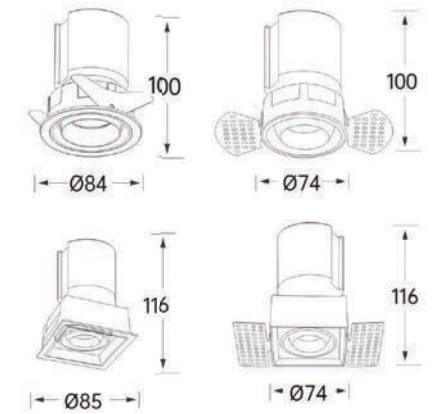

Product code	SLS05508R	SLS05508RT	SLS05508S	SLS05508ST
Power (W)	8W	8W	8W	8W
Lumen (Lm)	600	600	600	600
Size (mm)	Ø62xH85	Ø53xH85	64x64x94	54x54x94
Cut-off (mm)	Ø55	Ø58	55x55	58x58
Voltage	220-240V / 100-277V			
PF	>0.9			
CRI	83 / 90 / 95 / Thrive			
Color	Black / White / Customized			

Product code	SLS07518R	SLS07518RT	SLS07518S	SLS07518ST
Power (W)	18W	18W	18W	18W
Lumen (Lm)	1600	1600	1600	1600
Size (mm)	Ø84xH100	Ø74xH100	85x85x116	74x74x116
Cut-off (mm)	Ø75	Ø77	75x75	77x77
Voltage	220-240V / 100-277V			
PF	>0.9			
CRI	83 / 90 / 95 / Thrive			
Color	Black / White / Customized			

Strategic partners

Strategic partners

Light distribution curve

Optical fittings

Light distribution curve

Optical fittings