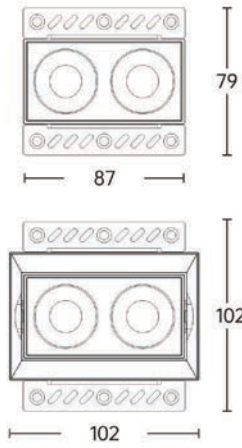

Strategic partners

Light distribution curve

Optical fittings

Product close-up

SLOB

Product code	OB-1204A	OB-1204C
Power (W)	12W	12W
Lumen (Lm)	800	800
Size (mm)	178x54x55	195x79x72
Cut-off (mm)	170x46	187x70
Voltage	220-240V / 100-277V	
PF	>0.9	
CRI	83 / 90 / 95 / Thrive	
Color	Black / White / Customized	

Strategic partners

Light distribution curve

Optical fittings

Product close-up

SLOB

Product code	OB-602AT	OB-602CT
Power (W)	6W	6W
Lumen (Lm)	400	400
Size (mm)	87x79x55	102x102x72
Cut-off (mm)	88x50	103x74
Voltage	220-240V / 100-277V	
PF	>0.9	
CRI	83 / 90 / 95 / Thrive	
Color	Black / White / Customized	