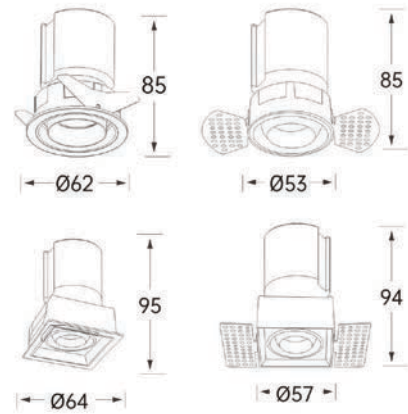

Product code	SLS05508R	SLS05508RT	SLS05508S	SLS05508ST
Power (W)	8W	8W	8W	8W
Lumen (Lm)	600	600	600	600
Size (mm)	Ø62xH85	Ø53xH85	64x64x94	54x54x94
Cut-off (mm)	Ø55	Ø58	55x55	58x58
Voltage	220-240V / 100-277V			
PF	>0.9			
CRI	83 / 90 / 95 / Thrive			
Color	Black / White / Customized			

Product code	SLS07518R	SLS07518RT	SLS07518S	SLS07518ST
Power (W)	18W	18W	18W	18W
Lumen (Lm)	1600	1600	1600	1600
Size (mm)	Ø84xH100	Ø74xH100	85x85x116	74x74x116
Cut-off (mm)	Ø75	Ø77	75x75	77x77
Voltage	220-240V / 100-277V			
PF	>0.9			
CRI	83 / 90 / 95 / Thrive			
Color	Black / White / Customized			

Strategic partners

Strategic partners

Light distribution curve

Optical fittings

Light distribution curve

Optical fittings