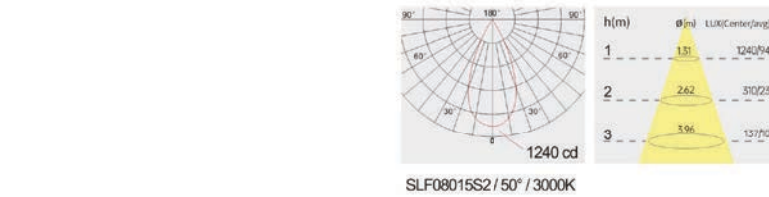

Strategic partners

Light distribution curve