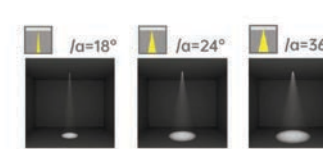

Strategic partners

LED
Driver