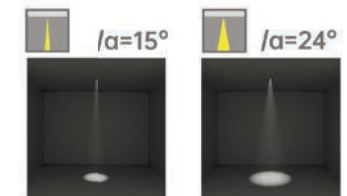

Product close-up