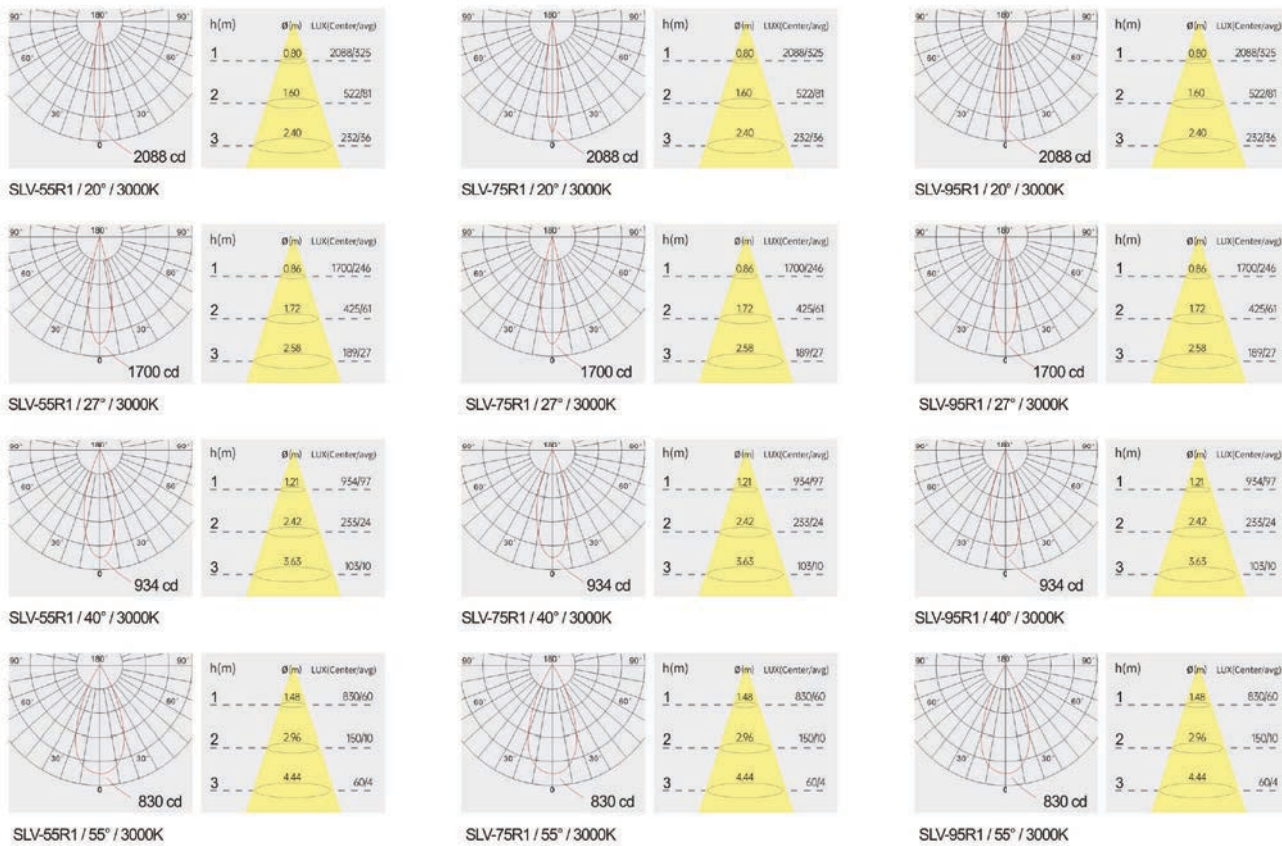

Strategic partners

Optical fittings

Product close-up

CCT

Light distribution curve

Product code	SLV-55R1T	SLV-75R1T	SLV-95R1T
Power (W)	7W	12W	20W
Lumen (Lm)	450	850	1850
Size (mm)	Ø53x85	Ø74x104	Ø92x127
Cut-off (mm)	Ø58	Ø77	Ø97
Voltage	220-240V / 100-277V		
PF	>0.5 / >0.9		
CRI	83 / 90 / 95 / Thrive		
Color	Black / White / Customized		