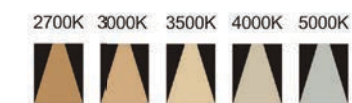

Light distribution curve