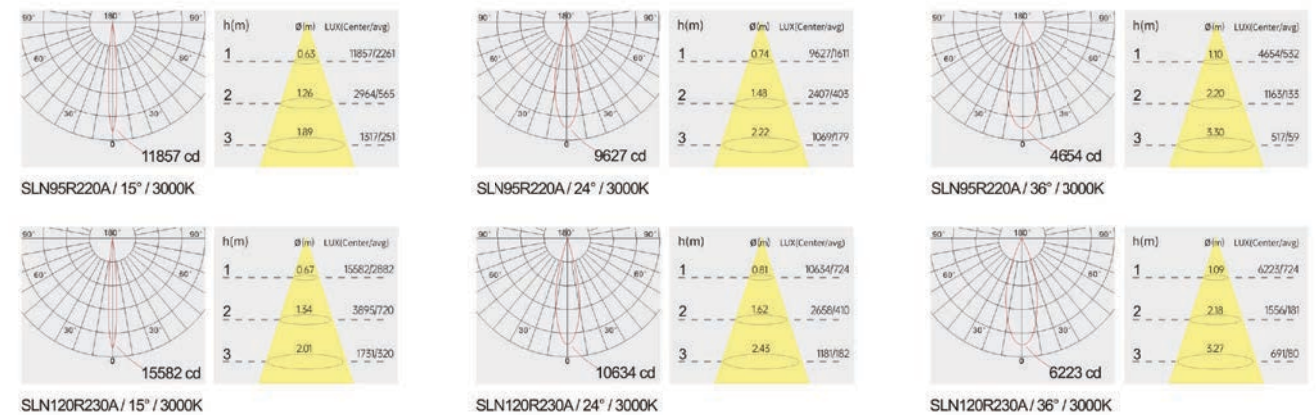

Strategic partners

Optical fittings

Product close-up

CCT

Light distribution curve

SLN

Product code	SLN55R206TA	SLN75R212TA
Power (W)	6W*2	12W*2
Lumen (Lm)	450*2	800*2
Size (mm)	Ø174*70*H84	Ø246*89*H113
Cut-off (mm)	Ø130*70	Ø182*92
Voltage	220-240V / 100-277V	
PF	>0.5	
CRI	83 / 90 / 95 / Thrive	
Color	Black / White / Customized	