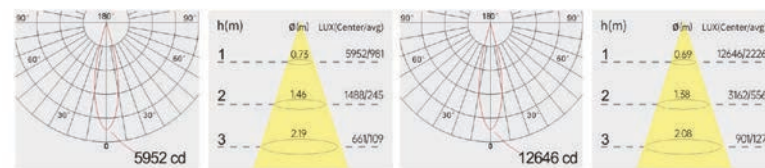

Strategic partners

Light distribution curve

NCH06215-4 / 15° / 3000K

NCH07024-4 / 15° / 3000K

NCH06215-4 / 24° / 3000K

NCH07024-4 / 24° / 3000K

NCH06215-4 / 36° / 3000K

NCH07024-4 / 36° / 3000K