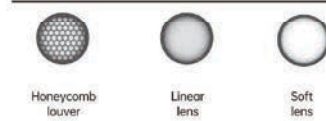

Optical fittings