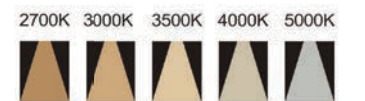

Strategic partners

LED
 Driver

Light distribution curve

Product close-up

HUMMER

918 Classical Linear Light, High quality
High efficiency, Decorous and reliable

SL918

Product code	SL91840	SL91860	SL91880
Power (W)	40W	60W	80W
Lumen (Lm)	4000	6000	8000
Size (mm)	1150*60*80	1450*60*80	1750*60*80
Voltage	220-240V / 100-277V		
PF	>0.9		
CRI	83 / 90 / 95 / Thrive		
Color	Black / White / Customized		