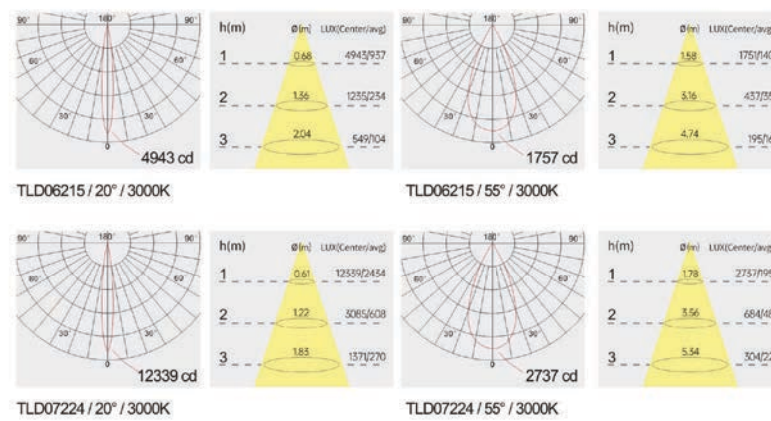

Strategic partners

Light distribution curve

Optical fittings

Product close-up

TLD

Product code	TLD08030	TLD09440
Power (W)	30W	40W
Lumen (Lm)	2250-2600	2800-3600
Size (mm)	Ø80xH187	Ø94xH190
Voltage	220-240V / 100-277V	
PF	>0.9	
CRI	83 / 90 / 95 / Thrive	
Color	Black / White / Customized	