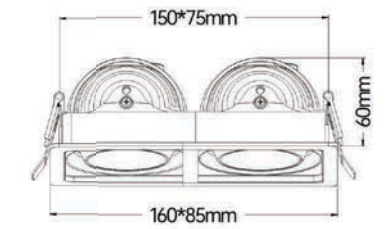

A

B

STKS2

Product code	STKS2A12	STKS2B12
Power (W)	12W*2	12W*2
Lumen (Lm)	800*2	600*2
Size (mm)	160x85xH60	160x85xH60
Cut-off (mm)	150*75	150*75
Voltage	220-240V / 100-277V	
PF	>0.5	
CRI	83 / 90 / 95 / Thrive	
Color	Black / White / Customized	

Strategic partners

Light distribution curve

Optical fittings

Product close-up

CCT

STKS2

Product code	STKS2C12	STKS2D12
Power (W)	12W*2	12W*2
Lumen (Lm)	700*2	900*2
Size (mm)	160x85xH60	160x85xH60
Cut-off (mm)	150*75	150*75
Voltage	220-240V / 100-277V	
PF	>0.5	
CRI	83 / 90 / 95 / Thrive	
Color	Black / White / Customized	

Strategic partners

Light distribution curve

Optical fittings

Product close-up

CCT

C

D