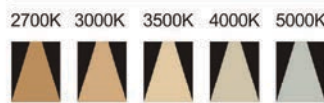

Product code	SLV-55S2	SLV-75S2	SLV-95S2
Power (W)	7W*2	12W*2	20W*2
Lumen (Lm)	450*2	850*2	1850*2
Size (mm)	130x69	180x91	224x110
Cut-off (mm)	120x60	164x77	207x95
Voltage	220-240V / 100-277V		
PF	>0.5 / >0.9		
CRI	83 / 90 / 95 / Thrive		
Color	Black / White / Customized		

Strategic partners

Optical fittings

Product close-up

CCT

Light distribution curve

Product code	SLV-55S2T	SLV-75S2T	SLV-95S2T
Power (W)	7W*2	12W*2	20W*2
Lumen (Lm)	450*2	850*2	1850*2
Size (mm)	116x60	164x78	207x95
Cut-off (mm)	120x62	167x80	209x97
Voltage	220-240V / 100-277V		
PF	>0.5 / >0.9		
CRI	83 / 90 / 95 / Thrive		
Color	Black / White / Customized		

Strategic partners

Optical fittings

Product close-up

CCT

Light distribution curve