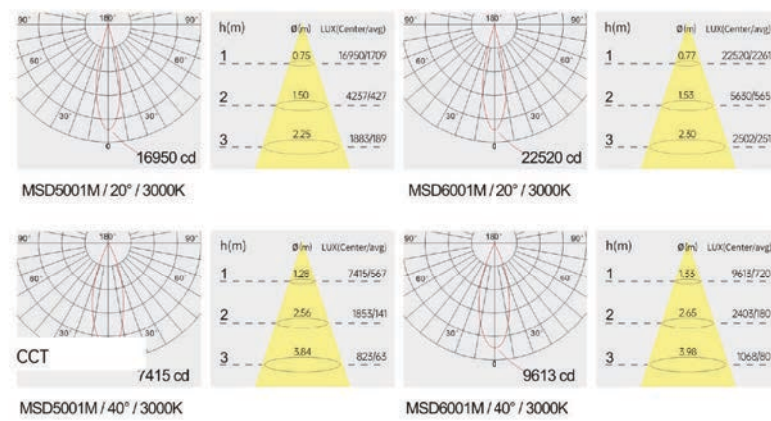

MSD

Product code	MSD5001M	MSD6001M
Power (W)	40W	60W
Lumen (Lm)	3250	4300
Size (mm)	Ø140xH162	Ø170xH182
Voltage	220-240V / 100-277V	
PF	>0.9	
CRI	83 / 90 / 95 / Thrive	
Color	Black / White / Customized	

Strategic partners

Light distribution curve