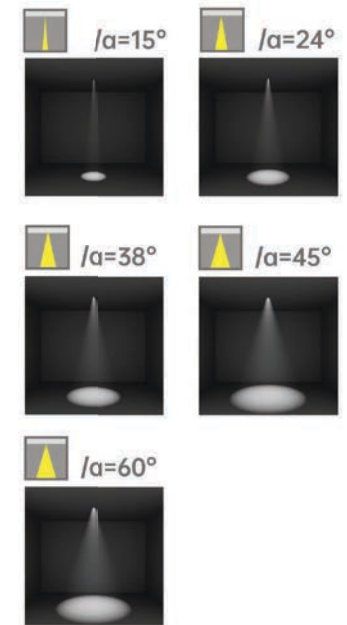

Strategic partners

Light distribution curve