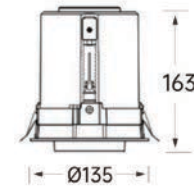

Strategic partners

LED
Driver