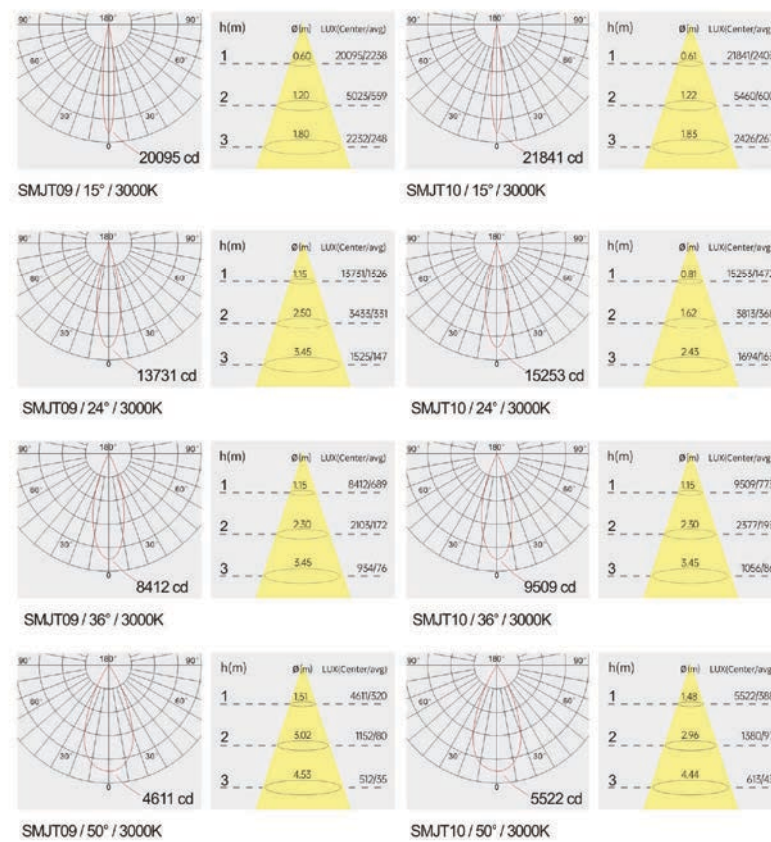

Strategic partners

Light distribution curve