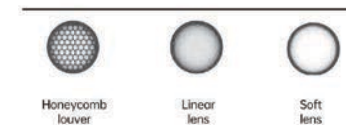

Strategic partners

Light distribution curve

Product close-up

Optical fittings

TLA1

Product code	TLA109540	TLA110550
Power (W)	40W	50W
Lumen (Lm)	3400	4200
Size (mm)	Ø95xH175	Ø105xH180
Voltage	220-240V / 100-277V	
PF	>0.9	
CRI	83 / 90 / 95 / Thrive	
Color	Black / White / Customized	