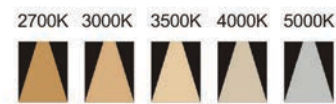

Strategic partners

Light distribution curve

Optical fittings

Product close-up

SMX

Product code	SMXT03	SMXT04	SMXT06
Power (W)	4W	5W	8W
Lumen (Lm)	280	350	560
Size (mm)	68.5x30.5x35.6	49.5x49.5x35.6	125.5x30.5x35.6
Cut-off (mm)	64x26	45x45	121x26
Voltage	220-240V / 100-277V		
PF	>0.9		
CRI	83 / 90 / 95 / Thrive		
Color	Black / White / Customized		