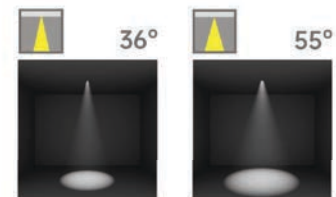

TLA1

Product code	TLA106520	TLA108330
Power (W)	20W	30W
Lumen (Lm)	1700	2500
Size (mm)	Ø65xH150	Ø83xH165
Voltage	220-240V / 100-277V	
PF	>0.9	
CRI	83 / 90 / 95 / Thrive	
Color	Black / White / Customized	

Strategic partners

Light distribution curve

Product close-up

Optical fittings

TLA1

Product code	TLA109540	TLA110550
Power (W)	40W	50W
Lumen (Lm)	3400	4200
Size (mm)	Ø95xH175	Ø105xH180
Voltage	220-240V / 100-277V	
PF	>0.9	
CRI	83 / 90 / 95 / Thrive	
Color	Black / White / Customized	

Strategic partners

Light distribution curve

Product close-up

Optical fittings