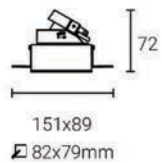

MR16-S2BT

GENIE

SL-091

SL-092

hot w