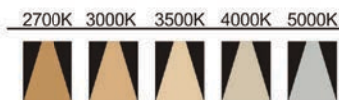

Product close-up