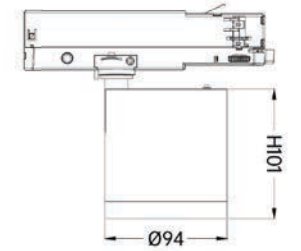

Product close-up