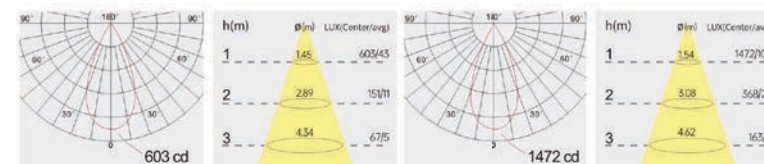

Light distribution curve

SMJM01 / 15° / 3000K

SMJM03 / 15° / 3000K

SMJM01 / 24° / 3000K

SMJM03 / 24° / 3000K

SMJM01 / 36° / 3000K

SMJM03 / 36° / 3000K

Optical fittings