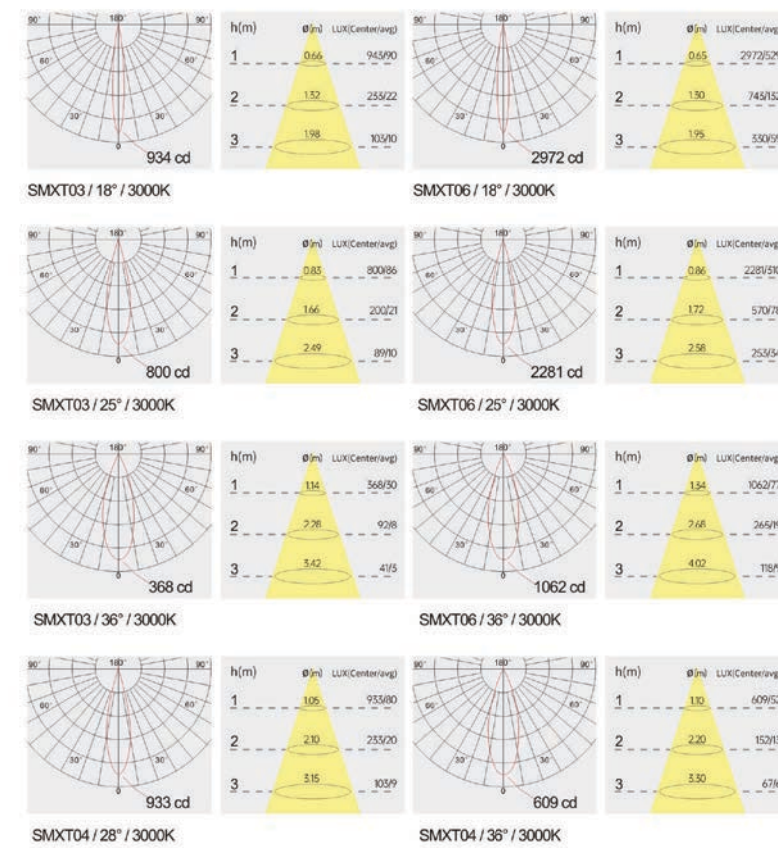

Strategic partners

Light distribution curve