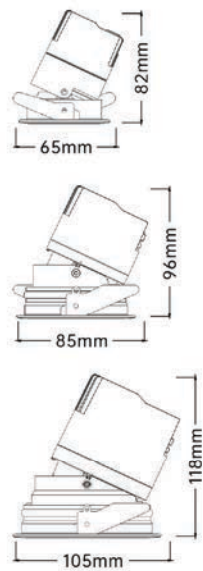

Optical fittings

Product close-up

CCT