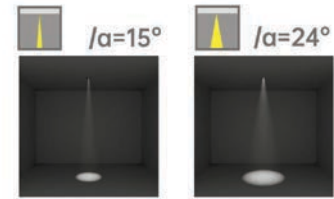

Strategic partners

Light distribution curve

Optical fittings

Product close-up

SLK

Product code	SLKS312	SLKS412
Power (W)	12W*3	12W*4
Lumen (Lm)	950*3	950*4
Size (mm)	295x100x100	195x195x120
Voltage	220-240V / 100-277V	
PF	>0.5	
CRI	83 / 90 / 95 / Thrive	
Color	Black / White / Customized	