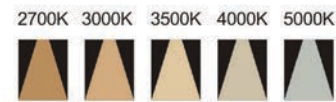

Strategic partners

Light distribution curve

Optical fittings

Product close-up

SLT

Product code	SLT40	SLT50	SLT60
Power (W)	5W	7W	9W
Lumen (Lm)	280	400	500
Size (mm)	Ø45xH51	Ø57xH67	Ø70xH79
Cut-off (mm)	Ø40	Ø50	Ø60
Voltage	220-240V / 100-277V		
PF	>0.5		
CRI	83 / 90 / 95 / Thrive		
Color	Black / White / Customized		