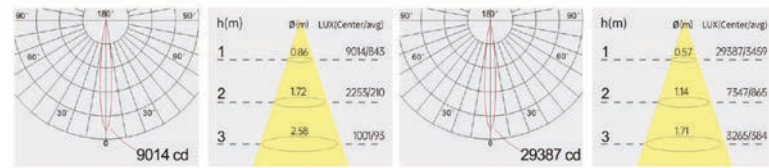

Strategic partners

Light distribution curve

Optical fittings

Product close-up