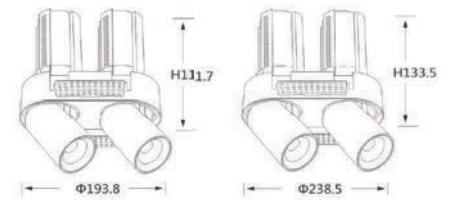

Strategic partners

Optical fittings

Product close-up

CCT

Light distribution curve

Product code	SLV-55S1	SLV-75S1	SLV-95S1
Power (W)	7W	12W	20W
Lumen (Lm)	450	850	1850
Size (mm)	64x64x94	85x85x116	105x105x144
Cut-off (mm)	55x55	75x75	95x95
Voltage	220-240V / 100-277V		
PF	>0.5 / >0.9		
CRI	83 / 90 / 95 / Thrive		
Color	Black / White / Customized		