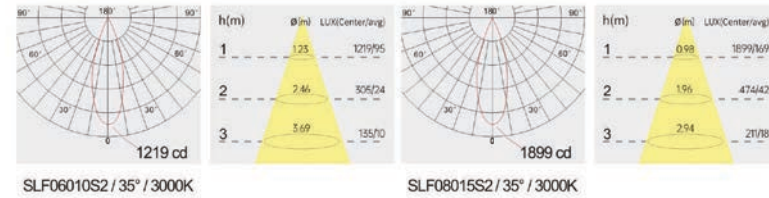

Strategic partners

Light distribution curve