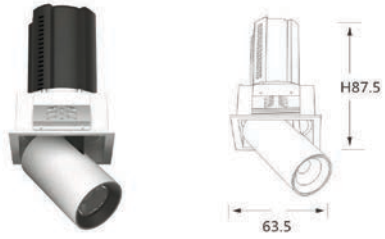

Strategic partners

Optical fittings

Product close-up

CCT

Light distribution curve

Product code	SLV-55S1	SLV-75S1	SLV-95S1
Power (W)	7W	12W	20W
Lumen (Lm)	450	850	1850
Size (mm)	64x64x94	85x85x116	105x105x144
Cut-off (mm)	55x55	75x75	95x95
Voltage	220-240V / 100-277V		
PF	>0.5 / >0.9		
CRI	83 / 90 / 95 / Thrive		
Color	Black / White / Customized		