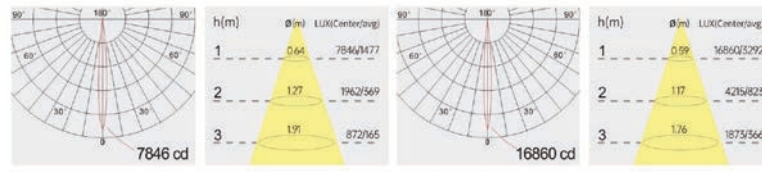

Strategic partners

LED
 Driver

Light distribution curve

NCH06215-3 / 15° / 3000K TNCH07024-3 / 15° / 3000K

NCH06215-3 / 24° / 3000K TNCH07024-3 / 24° / 3000K

NCH06215-3 / 36° / 3000K TNCH07024-3 / 36° / 3000K