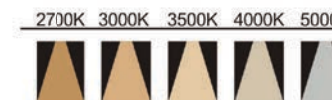

Product close-up