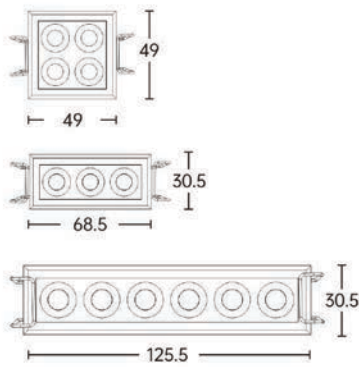

Strategic partners

Light distribution curve

Optical fittings

Product close-up

SLOB

Product code	OB-1204AT	OB-1204CT
Power (W)	12W	12W
Lumen (Lm)	800	800
Size (mm)	170x79x55	185x102x72
Cut-off (mm)	170x50	187x74
Voltage	220-240V / 100-277V	
PF	>0.9	
CRI	83 / 90 / 95 / Thrive	
Color	Black / White / Customized	

Strategic partners

Light distribution curve

Optical fittings

Product close-up

SMX

Product code	SMXT03	SMXT04	SMXT06
Power (W)	4W	5W	8W
Lumen (Lm)	280	350	560
Size (mm)	68.5x30.5x35.6	49.5x49.5x35.6	125.5x30.5x35.6
Cut-off (mm)	64x26	45x45	121x26
Voltage	220-240V / 100-277V		
PF	>0.9		
CRI	83 / 90 / 95 / Thrive		
Color	Black / White / Customized		