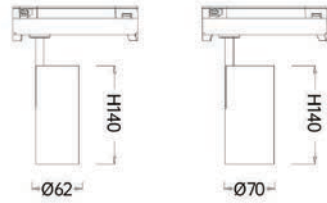

Light distribution curve

NCH06215-3 / 15° / 3000K   TNCH07024-3 / 15° / 3000K