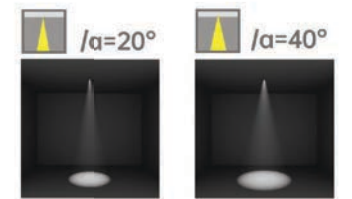

Strategic partners

Light distribution curve

Optical fittings

Product close-up

MSD

Product code	MSD5001M	MSD6001M
Power (W)	40W	60W
Lumen (Lm)	3250	4300
Size (mm)	Ø140xH162	Ø170xH182
Voltage	220-240V / 100-277V	
PF	>0.9	
CRI	83 / 90 / 95 / Thrive	
Color	Black / White / Customized	