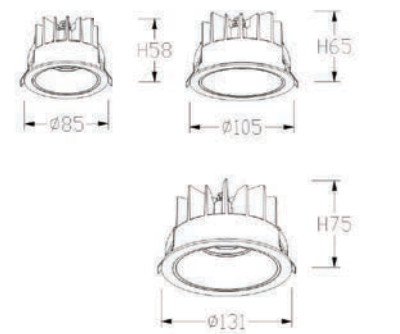

Waterproof

SLWF

Product code	SLWF07510	SLWF09515	SLWF11520
Power (W)	10W	15W	20W
Lumen (Lm)	650	1250	1600
Size (mm)	Ø85xH54	Ø105xH65	Ø131xH75
Cut-off (mm)	Ø75	Ø95	Ø115
Voltage	220-240V / 100-277V		
PF	>0.9		
CRI	83 / 90 / 95 / Thrive		
Color	Black / White / Customized		

Strategic partners