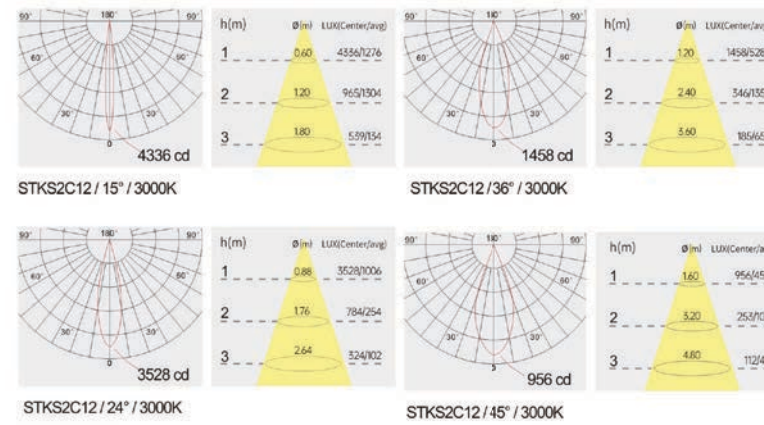

Strategic partners

Light distribution curve

Optical fittings

Product close-up

CCT

C

D