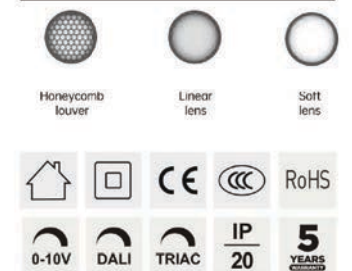

Strategic partners

Light distribution curve

Optical fittings

A

B

STKS2

Product code	STKS2A12	STKS2B12
Power (W)	12W*2	12W*2
Lumen (Lm)	800*2	600*2
Size (mm)	160x85xH60	160x85xH60
Cut-off (mm)	150*75	150*75
Voltage	220-240V / 100-277V	
PF	>0.5	
CRI	83 / 90 / 95 / Thrive	
Color	Black / White / Customized	