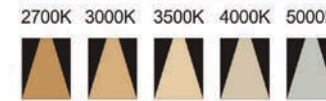

NMP

Product code	NMP-1200	NMP-1300	NMP-1500
Power (W)	20W	30W	40W
Lumen (Lm)	1850	2600	3800
Size (mm)	Ø120xH131	Ø135xH163	Ø150xH176
Cut-off (mm)	Ø110	Ø125	Ø140
Voltage	220-240V / 100-277V		
PF	>0.9		
CRI	83 / 90 / 95 / Thrive		
Color	Black / White / Customized		

Strategic partners

LED
Driver

CCT

Light distribution curve

NMP

Product code	NMP-1210	NMP-1310	NMP-1510
Power (W)	20W	30W	40W
Lumen (Lm)	1600	2600	3800
Size (mm)	120x120x131	135x135x163	150x150x176
Cut-off (mm)	110x110	125x125	140x140
Voltage	220-240V / 100-277V		
PF	>0.9		
CRI	83 / 90 / 95 / Thrive		
Color	Black / White / Customized		

Strategic partners

LED
Driver

CCT

Light distribution curve