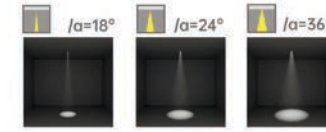

Strategic partners

LED
Driver