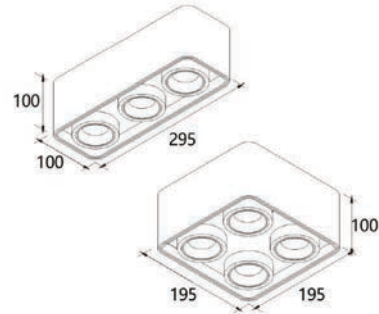

Strategic partners

Light distribution curve

Optical fittings

Product close-up

SLK

Product code	SLKS312	SLKS412
Power (W)	12W*3	12W*4
Lumen (Lm)	950*3	950*4
Size (mm)	295x100x100	195x195x120
Voltage	220-240V / 100-277V	
PF	>0.5	
CRI	83 / 90 / 95 / Thrive	
Color	Black / White / Customized	