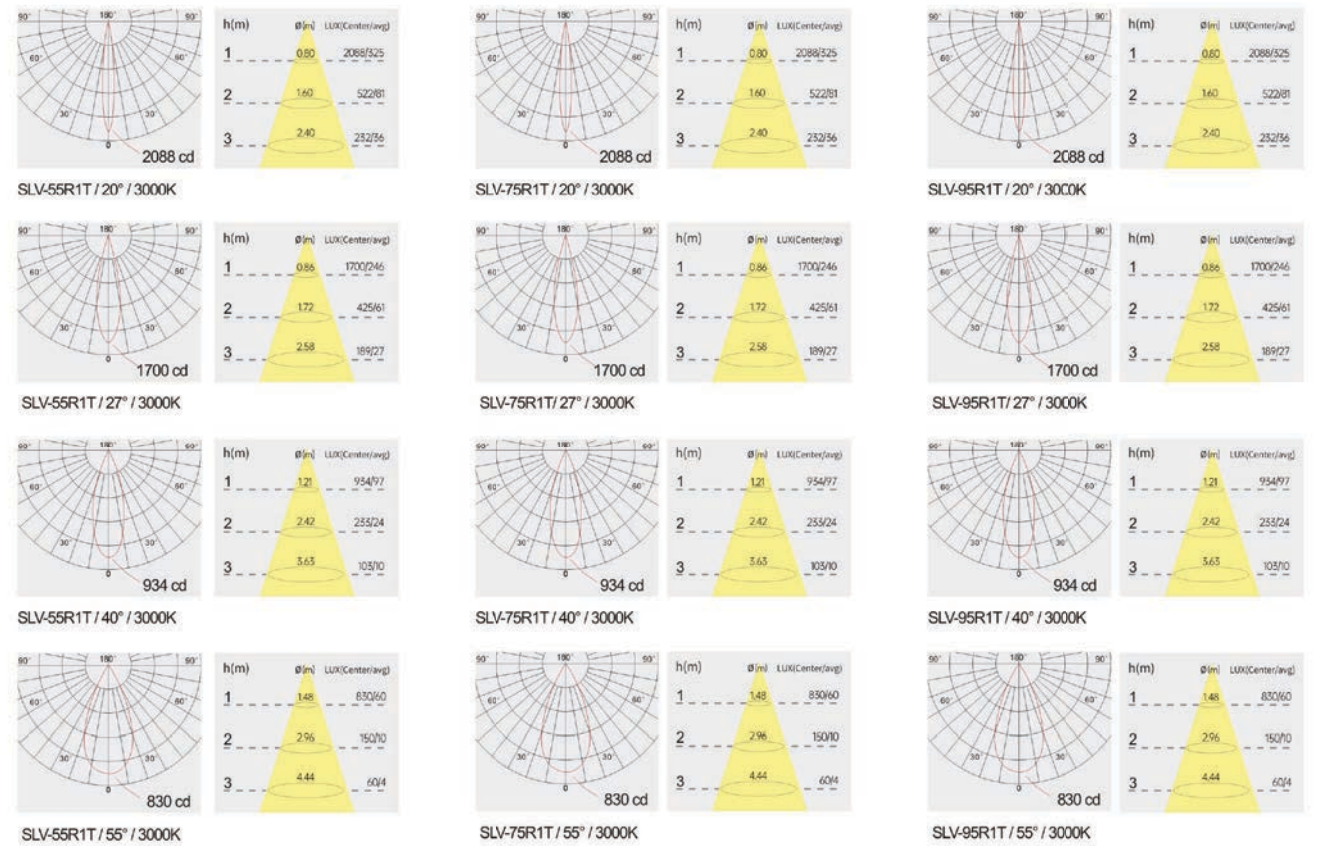

Strategic partners

Optical fittings

Product close-up

CCT

Light distribution curve

Product code	SLV-55R2	SLV-75R2	SLV-95R2
Power (W)	7W*2	12W*2	20W*2
Lumen (Lm)	450*2	850*2	1850*2
Size (mm)	Ø140xH79	Ø194xH104	Ø239xH125
Cut-off (mm)	Ø126xH65	Ø178xH88	Ø223xH109
Voltage	220-240V / 100-277V		
PF	>0.5 / >0.9		
CRI	83 / 90 / 95 / Thrive		
Color	Black / White / Customized		