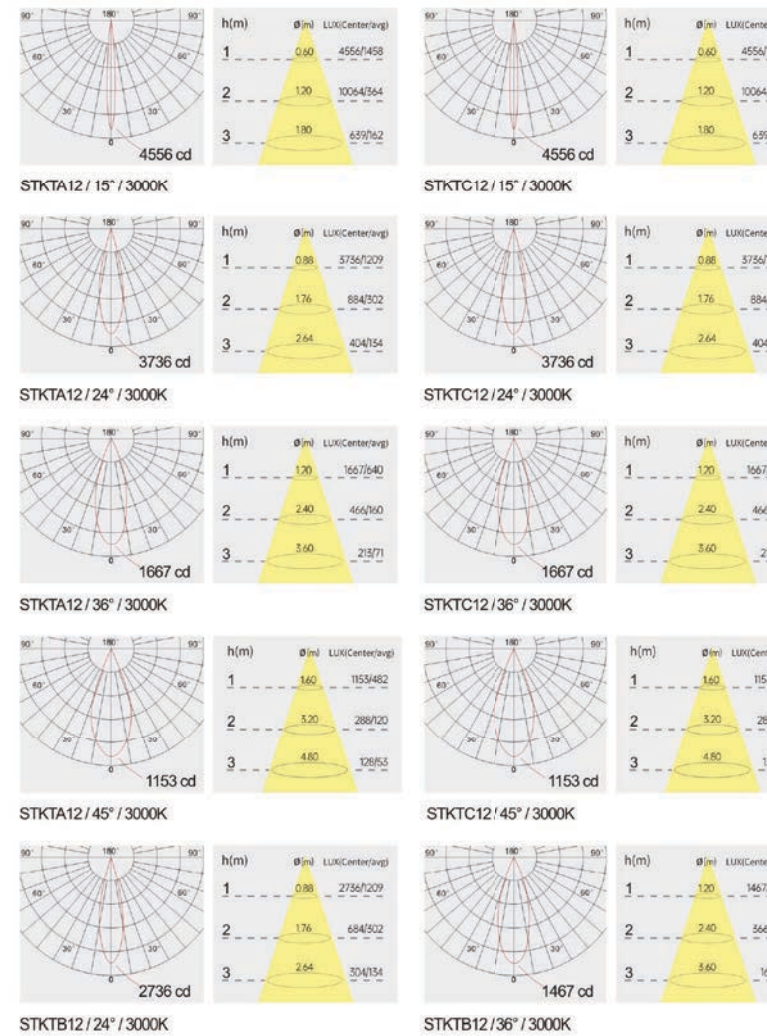

Strategic partners

Light distribution curve