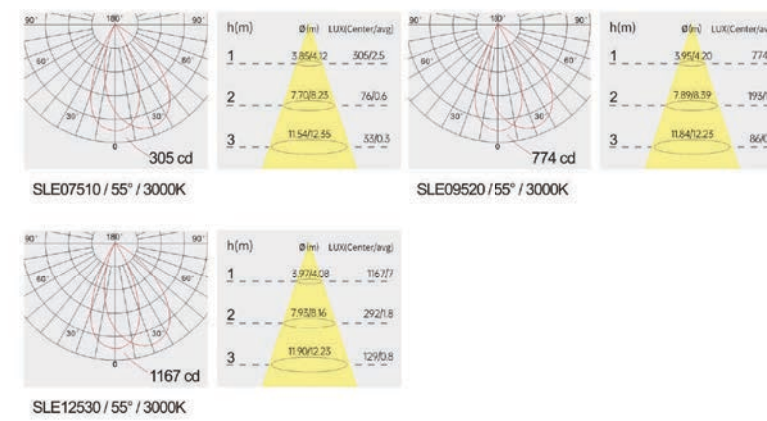

SLE

Product code	SLE07510	SLE09520	SLE12530
Power (W)	10W	20W	30W
Lumen (Lm)	600	1500	2200
Size (mm)	Ø85xH70	Ø108xH70	Ø135xH97
Cut-off (mm)	Ø75	Ø95	Ø125
Voltage	220-240V / 100-277V		
PF	>0.9		
CRI	83 / 90 / 95 / Thrive		
Color	Black / White / Customized		

Strategic partners

Light distribution curve

Optical fittings

Product close-up