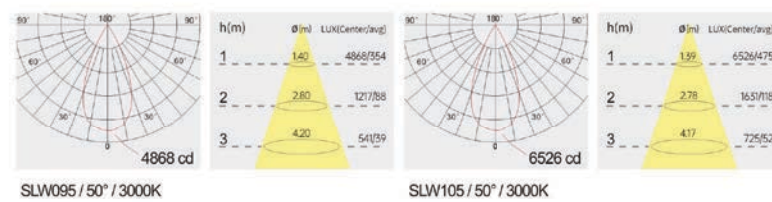

Strategic partners

Light distribution curve

Optical fittings

Product close-up