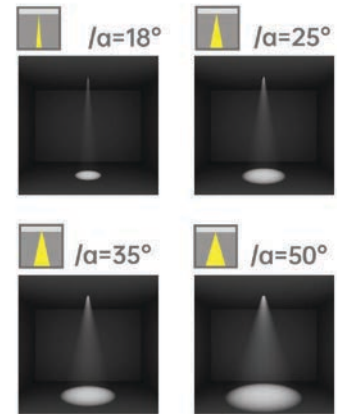

Strategic partners

Light distribution curve

Optical fittings

Product close-up

SLF

Product code	SLF06010S	SLF08015S
Power (W)	10W	15W
Lumen (Lm)	450	700
Size (mm)	70x70x86	90x90x105
Cut-off (mm)	60x60	80x80
Voltage	220-240V / 100-277V	
PF	>0.9	
CRI	83 / 90 / 95 / Thrive	
Color	Black / White / Customized	