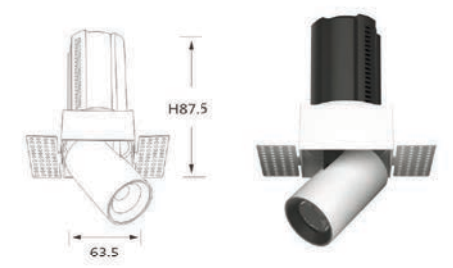

Product code	SLV-55S1	SLV-75S1	SLV-95S1
Power (W)	7W	12W	20W
Lumen (Lm)	450	850	1850
Size (mm)	64x64x94	85x85x116	105x105x144
Cut-off (mm)	55x55	75x75	95x95
Voltage	220-240V / 100-277V		
PF	>0.5 / >0.9		
CRI	83 / 90 / 95 / Thrive		
Color	Black / White / Customized		

Product code	SLV-55S1T	SLV-75S1T	SLV-95S1T
Power (W)	7W	12W	20W
Lumen (Lm)	450	850	1850
Size (mm)	54x54x94	74x74x116	97x97x144
Cut-off (mm)	58x58	77x77	97x97
Voltage	220-240V / 100-277V		
PF	>0.5 / >0.9		
CRI	83 / 90 / 95 / Thrive		
Color	Black / White / Customized