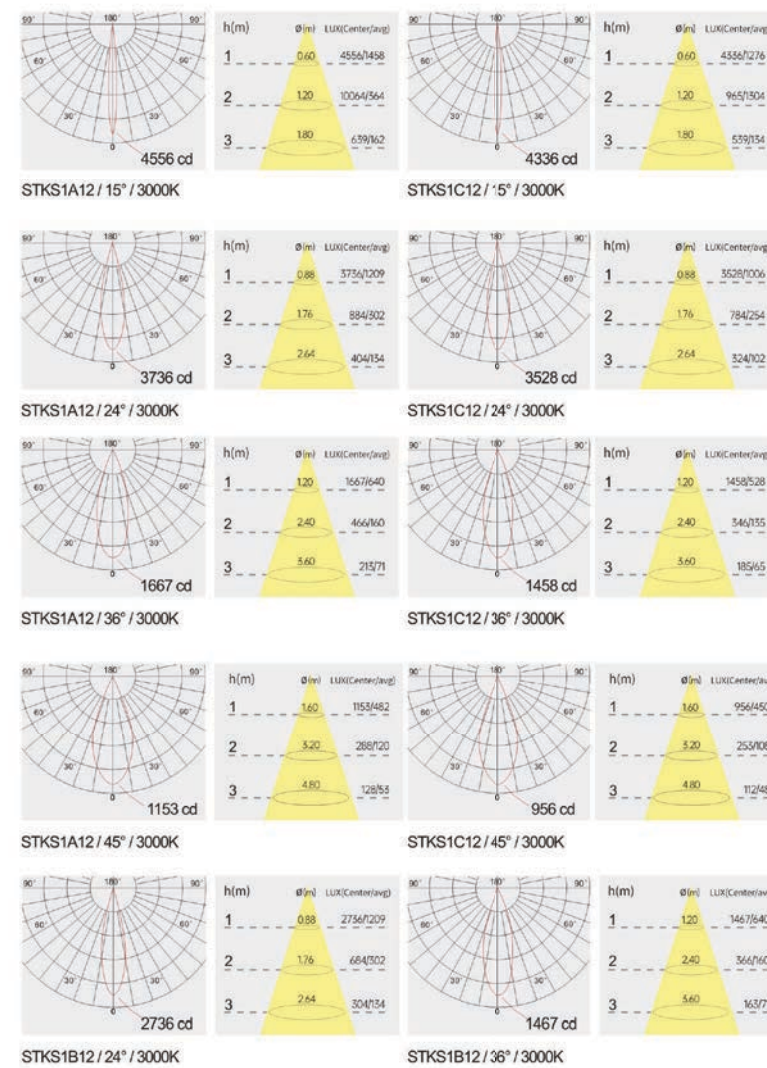

Strategic partners

Light distribution curve