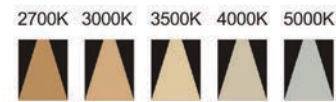

Strategic partners

Optical fittings

Product close-up

CCT

Light distribution curve

SLN

Product code	SLN82S12A	SLN82S12TA
Power (W)	12W	12W
Lumen (Lm)	800	800
Size (mm)	89*89*H105	131*78*H110
Cut-off (mm)	82*82	82*82
Voltage	220-240V / 100-277V	
PF	>0.5	
CRI	83 / 90 / 95 / Thrive	
Color	Black / White / Customized	