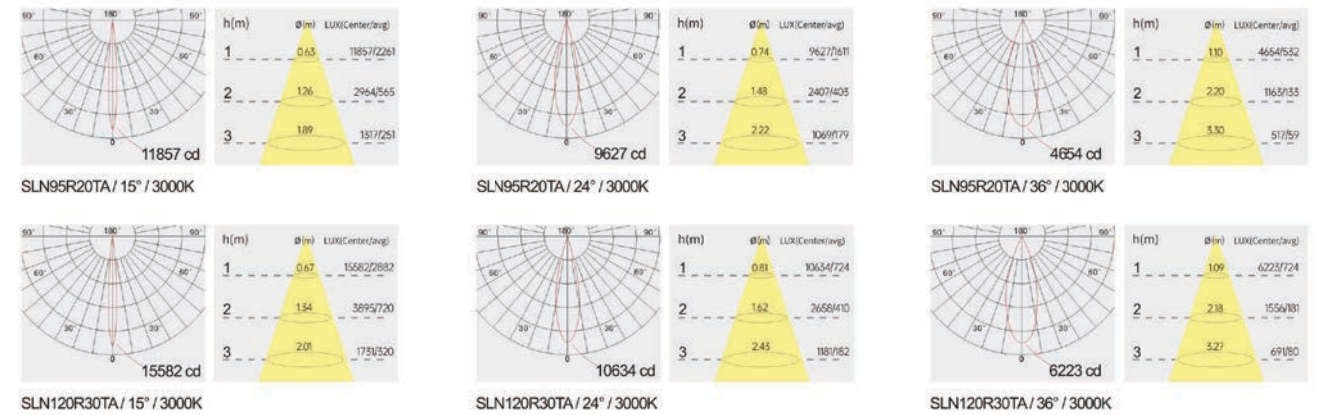

Strategic partners

Optical fittings

Product close-up

CCT

Light distribution curve

SLN

Product code	SLN95R20TA	SLN120R30TA
Power (W)	20W	30W
Lumen (Lm)	1800	2600
Size (mm)	Ø162*H125	Ø185*H140
Cut-off (mm)	Ø95	Ø120
Voltage	220-240V / 100-277V	
PF	>0.9	
CRI	83 / 90 / 95 / Thrive	
Color	Black / White / Customized	

Strategic partners

Optical fittings

Product close-up

CCT

Light distribution curve

EVERYTHING

SLN

Product code	SLN55R206A	SLN75R212A
Power (W)	6W*2	12W*2
Lumen (Lm)	450*2	800*2
Size (mm)	Ø140*80*H84	Ø194*104*H108
Cut-off (mm)	Ø130*70	Ø182*92
Voltage	220-240V / 100-277V	
PF	>0.5	
CRI	83 / 90 / 95 / Thrive	
Color	Black / White / Customized	