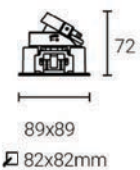

MR16-S2B

GENIE

SL-091

SL-092

hot w