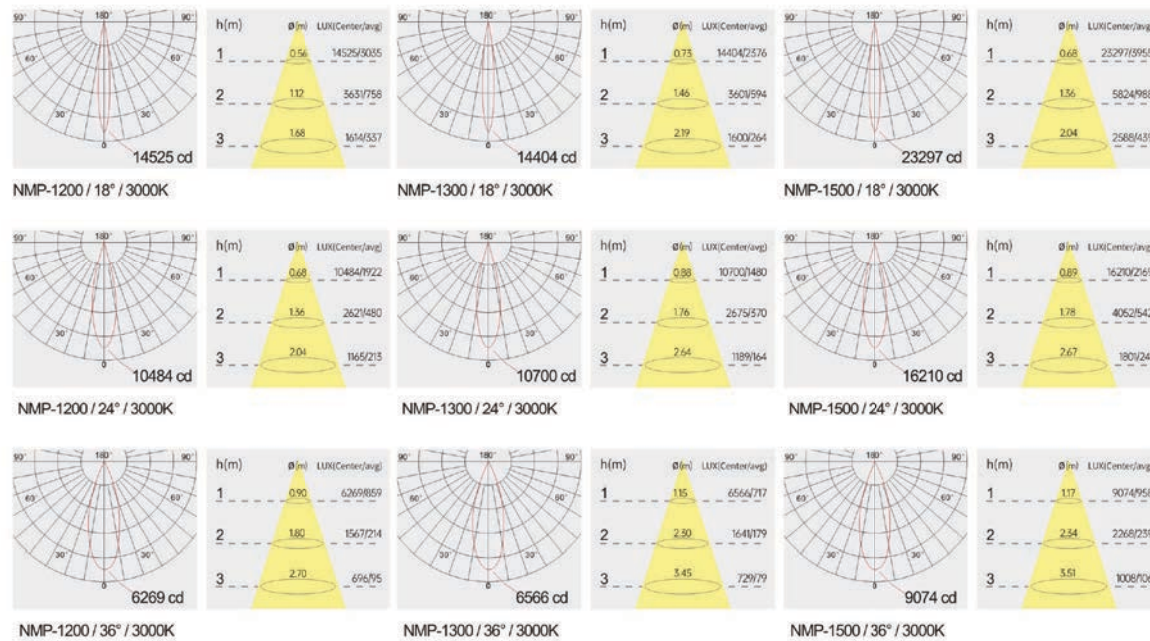

Strategic partners

LED
 Driver

CCT

Light distribution curve

NMP

Product code	NMP-1210	NMP-1310	NMP-1510
Power (W)	20W	30W	40W
Lumen (Lm)	1600	2600	3800
Size (mm)	120x120x131	135x135x163	150x150x176
Cut-off (mm)	110x110	125x125	140x140
Voltage	220-240V / 100-277V		
PF	>0.9		
CRI	83 / 90 / 95 / Thrive		
Color	Black / White / Customized		