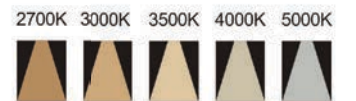

Light distribution curve