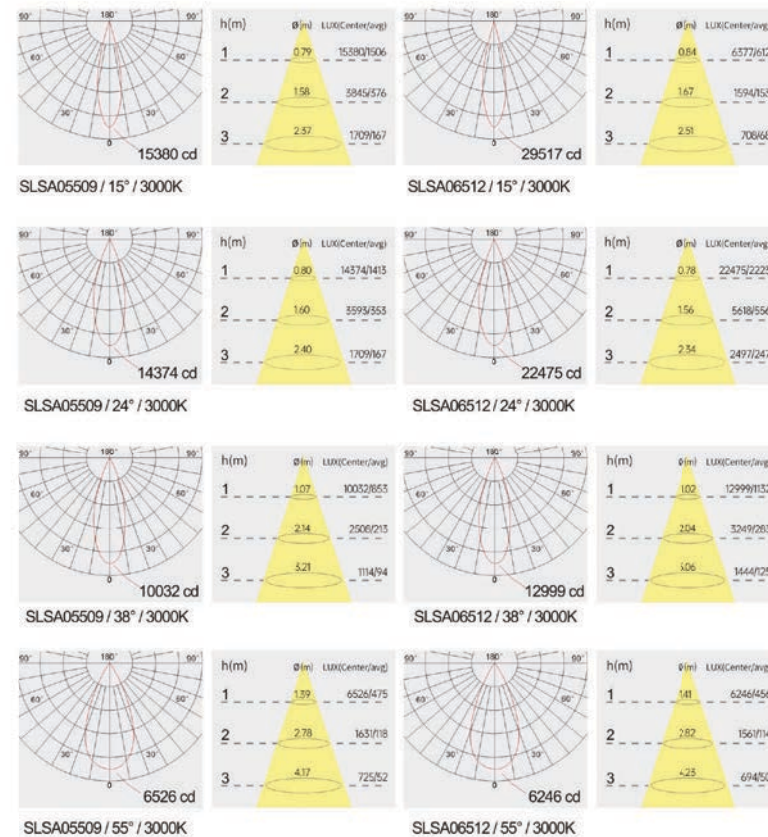

CCT

Light distribution curve