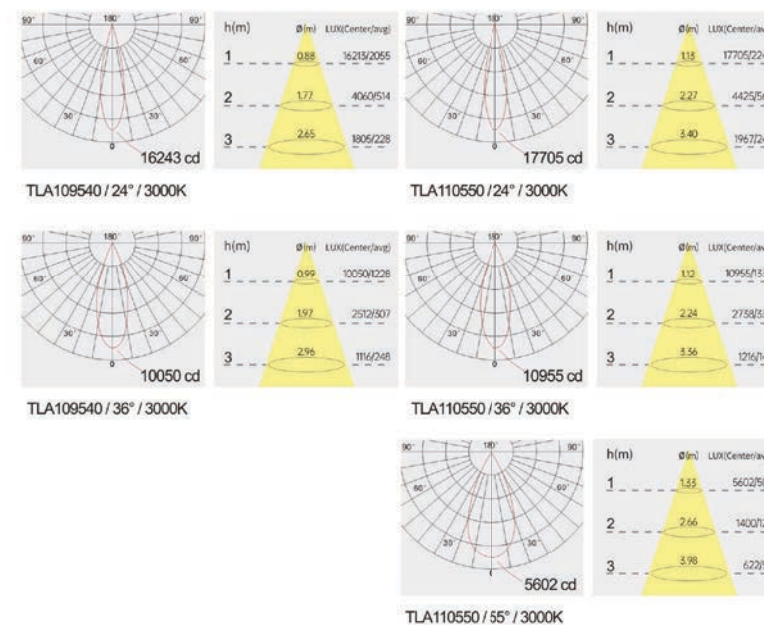

Strategic partners

Light distribution curve

Product close-up

Optical fittings