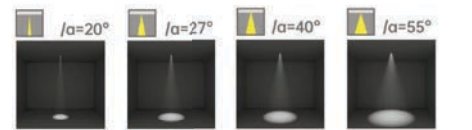

Strategic partners

Optical fittings

Product close-up

CCT

Light distribution curve

Product code	SLV-55S1	SLV-75S1	SLV-95S1
Power (W)	7W	12W	20W
Lumen (Lm)	450	850	1850
Size (mm)	64x64x94	85x85x116	105x105x144
Cut-off (mm)	55x55	75x75	95x95
Voltage	220-240V / 100-277V		
PF	>0.5 / >0.9		
CRI	83 / 90 / 95 / Thrive		
Color	Black / White / Customized		