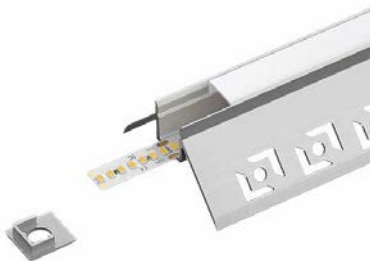

SKU	Planing surface	Strip width	Matching LED strip models	Dimensioni(mm)
SP48		8mm	S0101 S0102 S0105 S0106 S0301 S0302 S0303 S0306 S0307 S0308 S0204 S0205 S0206 S0207 S0208	L2000*47.3*22.6mm

FIXTURE SERIES

Material	Alluminio
Width	28.7mm
Height	20.2mm
Length	2000 mm
Color	Silver grey
Can be cut	YES
Can be spliced	YES