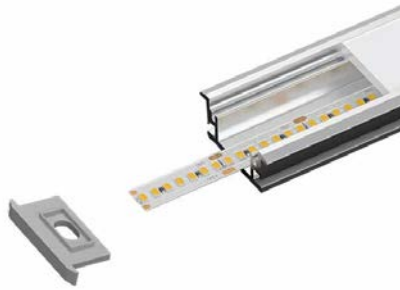

The orange markers are clickable

BACK ↻

FIXTURE SERIES

Material	Alluminio
Width	10.9mm
Height	11.2mm
Length	2000 mm
Color	Silver grey
Can be cut	YES
Can be spliced	YES

SKU	Planing surface	Strip width	Matching LED strip models	Dimensioni(mm)
SP50	<p>5 MM</p>	5mm	S0304 S0305	L2000*10.9*11.2mm