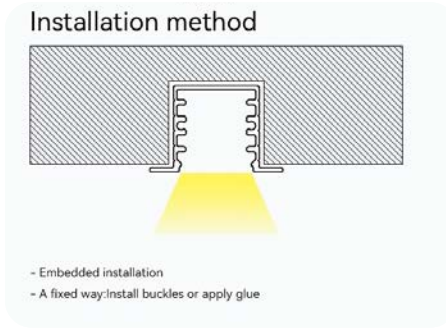

The orange markers are clickable

BACK ↻

LINEAR LIGHT SERIES

Material	Alluminio
Width	22mm
Height	14mm
Length	2000 mm
Color	Silver grey
Can be cut	YES
Can be spliced	YES

SKU	Planing surface	Strip width	Matching LED strip models	Dimensioni(mm)
SP29		8mm	S0101 S0102 S0105 S0106 S0301 S0302 S0303 S0306 S0307 S0308 S0204 S0205 S0206 S0207 S0208	L2000*22*14.27mm