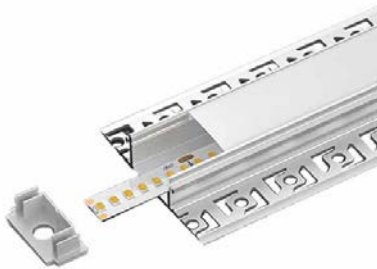

SERIES ON BOARD

Material	Alluminio
Width	61.8mm
Height	13.8mm
Length	2000 mm
Color	Silver grey
Can be cut	YES
Can be spliced	YES

SKU	Planing surface	Strip width	Matching LED strip models	Dimensioni(mm)
SP45		10mm	S0109 S0110 S0111 S0112 S0309 S0310 S0311 S0312 S0313 S0601	L2000*61.8*13.8mm