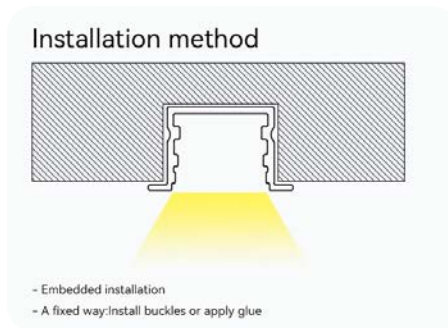

SKU	Planing surface	Strip width	Matching LED strip models	Dimensioni(mm)
SP25		10mm	S0109 S0110 S0111 S0112 S0309 S0310 S0311 S0312 S0313 S0601	L2000*27.2*15mm