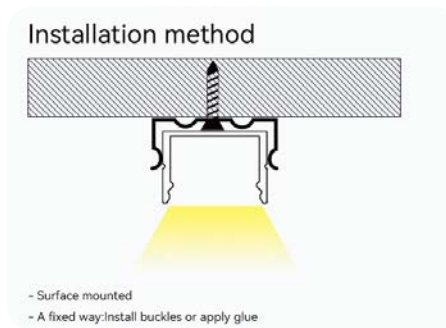

LINEAR LIGHT SERIES

Material	Alluminio
Width	19mm
Height	13mm
Length	2000 mm
Color	Silver grey
Can be cut	YES
Can be spliced	YES

SKU	Planing surface	Strip width	Matching LED strip models	Dimensioni(mm)
SP34		10mm	S0109 S0110 S0111 S0112 S0309 S0310 S0311 S0312 S0313 S0601	L2000*19.3*13mm