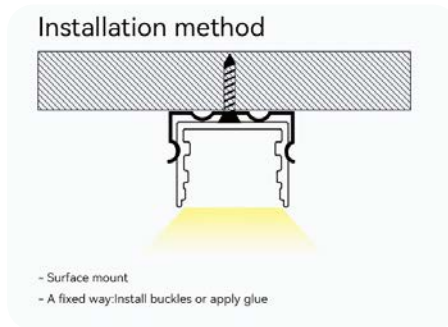

SKU	Planing surface	Strip width	Matching LED strip models	Dimensioni(mm)
SP24		10mm	S0109 S0110 S0111 S0112 S0309 S0310 S0311 S0312 S0313 S0601	L2000*20*15mm

LINEAR LIGHT SERIES

Material: Alluminio
Width: 27mm
Height: 15mm
Length: 2000 mm
Color: Silver grey
Can be cut: YES
Can be spliced: YES