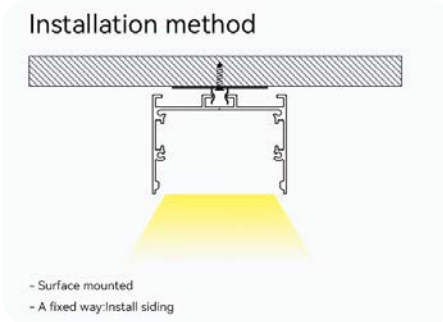

The orange markers are clickable

BACK ↻

OFFICE SERIES

Material	Alluminio
Width	55mm
Height	34.8mm
Length	2000 mm
Color	Silver grey
Can be cut	YES
Can be spliced	YES

SKU	Planing surface	Strip width	Matching LED strip models	Dimensioni(mm)
SP41		10mm	S0109 S0110 S0111 S0112 S0309 S0310 S0311 S0312 S0313 S0601	L2000*55*34.8mm