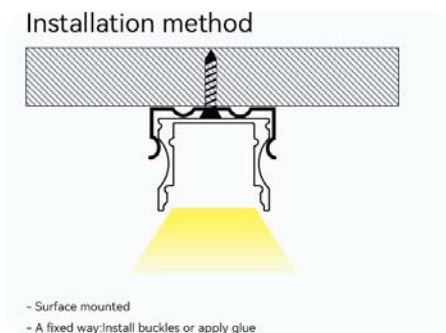

LINEAR LIGHT SERIES

Material	Alluminio
Width	17mm
Height	14mm
Length	2000 mm
Color	Silver grey
Can be cut	YES
Can be spliced	YES

SKU	Planing surface	Strip width	Matching LED strip models	Dimensioni(mm)
SP31		10mm	S0109 S0110 S0111 S0112 S0309 S0310 S0311 S0312 S0313 S0601	L2000*17.2*14.4mm