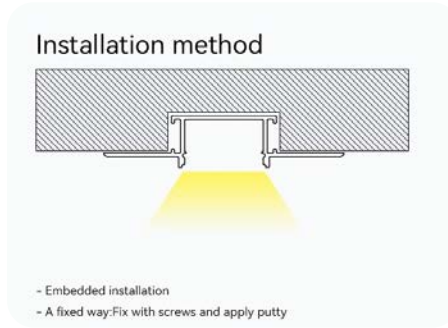

The orange markings are clickable

BACK ↻

OTHER

LINEAR LIGHT SERIES

The orange markers are clickable

BACK ↻

SERIES ON BOARD

Material	Alluminio
Width	64.2mm
Height	13.8mm
Length	2000 mm
Color	Silver grey
Can be cut	YES
Can be spliced	YES