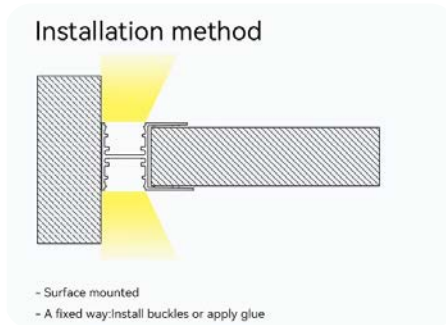

SKU	Planing surface	Strip width	Matching LED strip models	Dimensioni(mm)
SP49		8mm	S0101 S0102 S0105 S0106 S0301 S0302 S0303 S0306 S0307 S0308 S0204 S0205 S0206 S0207 S0208	L2000*28.7*20.2mm