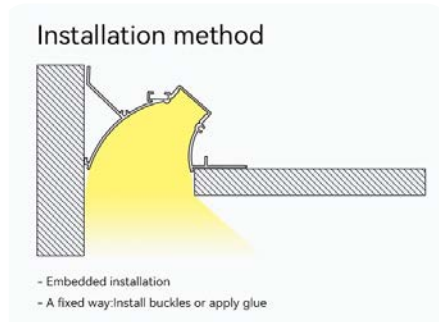

RECESSED LAMP

Material	Alluminio
Width	90mm
Height	57.7mm
Length	2000 mm
Color	Silver grey
Can be cut	YES
Can be spliced	YES

SKU	Planing surface	Strip width	Matching LED strip models	Dimensioni(mm)
SP55		10mm	S0109 S0110 S0111 S0112 S0309 S0310 S0311 S0312 S0313 S0601	L2000*90*57.7mm