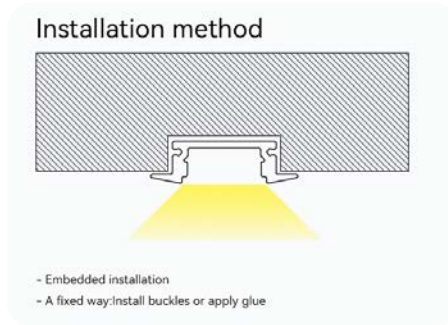

LINEAR LIGHT SERIES

Material	Alluminio
Width	25mm
Height	7mm
Length	2000 mm
Color	Silver grey
Can be cut	YES
Can be spliced	YES

SKU	Planing surface	Strip width	Matching LED strip models	Dimensioni(mm)
SP27		10mm	S0109 S0110 S0111 S0112 S0309 S0310 S0311 S0312 S0313 S0601	L2000*24.7*7mm