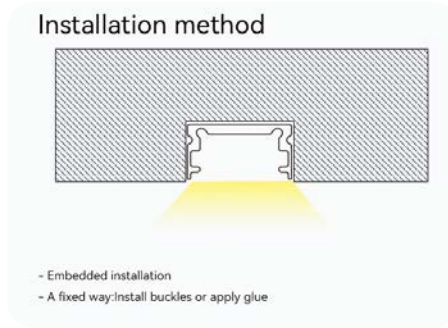

The orange markers are clickable

BACK ↻

LINEAR LIGHT SERIES

Material: Alluminio
Width: 13.2mm
Height: 7mm
Length: 2000 mm
Color: Silver grey
Can be cut: YES
Can be spliced: YES

SKU	Planing surface	Strip width	Matching LED strip models	Dimensioni(mm)
SP05		10mm	S0109 S0110 S0111 S0112 S0309 S0310 S0311 S0312 S0313 S0601	L2000 * 13.2 * 7mm