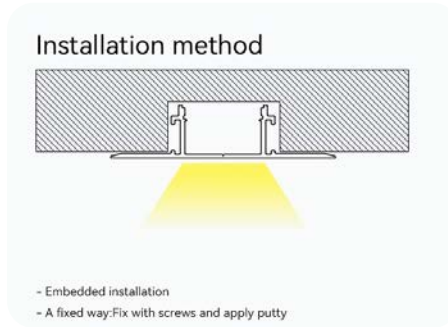

SERIES ON BOARD

Material	Alluminio
Width	61.8mm
Height	13.8mm
Length	2000 mm
Color	Silver grey
Can be cut	YES
Can be spliced	YES

SKU	Planing surface	Strip width	Matching LED strip models	Dimensioni(mm)
SP45		10mm	S0109 S0110 S0111 S0112 S0309 S0310 S0311 S0312 S0313 S0601	L2000*61.8*13.8mm