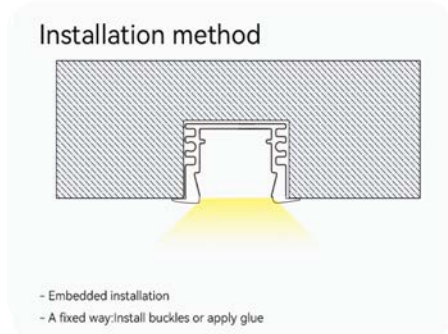

LINEAR LIGHT SERIES

Material: Alluminio
Width: 17.5mm
Height: 12.2mm
Length: 2000 mm
Color: Silver grey
Can be cut: YES
Can be spliced: YES

SKU	Planing surface	Strip width	Matching LED strip models	Dimensioni(mm)
SP08		10mm	S0109 S0110 S0111 S0112 S0309 S0310 S0311 S0312 S0313 S0601	L2000 * 17.5 * 12.2mm