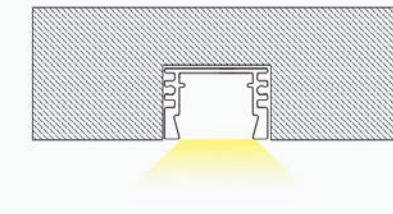

OTHER

Material	Alluminio
Width	20.5 mm
Height	14mm
Length	2000 mm
Color	Silver grey
Can be cut	YES
Can be spliced	YES

SKU	Planing surface	Strip width	Matching LED strip models	Dimensioni(mm)
SP01		10mm	S0109 S0110 S0111 S0112 S0309 S0310 S0311 S0312 S0313 S0601	L2000 * 20.5 * 14mm

Installation method

- Embedded installation
- A fixed way: install buckles or apply glue

OTHER

Material	Alluminio
Width	19.3mm
Height	15.4mm
Length	2000 mm
Color	Silver grey
Can be cut	YES
Can be spliced	YES

SKU	Planing surface	Strip width	Matching LED strip models	Dimensioni(mm)
SP02		10mm	S0109 S0110 S0111 S0112 S0309 S0310 S0311 S0312 S0313 S0601	L2000 * 19.3 * 15.4mm

Installation method

- Embedded installation
- A fixed way: install buckles or apply glue

LINEAR LIGHT SERIES

Material	Alluminio
Width	17.4mm
Height	12.1mm
Length	2000 mm
Color	Silver grey
Can be cut	YES
Can be spliced	YES

SKU	Planing surface	Strip width	Matching LED strip models	Dimensioni(mm)
SP03		10mm	S0109 S0110 S0111 S0112 S0309 S0310 S0311 S0312 S0313 S0601	L2000 * 17.4 * 12.1mm