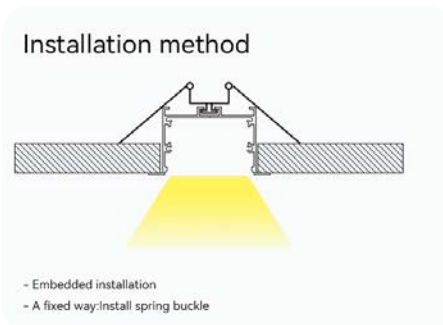

OFFICE SERIES

Material	Alluminio
Width	63.5mm
Height	35mm
Length	2000 mm
Color	Silver grey
Can be cut	YES
Can be spliced	YES

SKU	Planing surface	Strip width	Matching LED strip models	Dimensioni(mm)
SP43		10mm	S0109 S0110 S0111 S0112 S0309 S0310 S0311 S0312 S0313 S0601	L2000*63.5*35mm