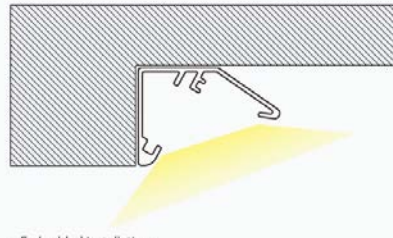

Illumination of commercial spaces

KOSOON®

Adatto ad ambienti esterni o umidi,
resiste efficacemente all'ossidazione e
alla corrosione.

The orange markers are clickable

BACK ↻

Installation method

- Embedded installation
- A fixed way: install buckles or apply glue