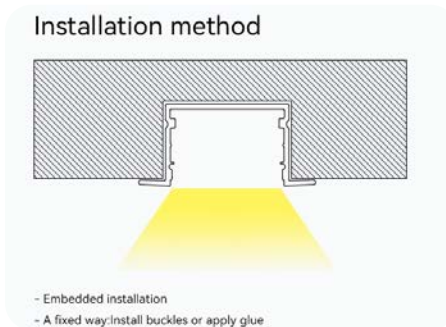

The orange markers are clickable

BACK ↻

LINEAR LIGHT SERIES

Material	Alluminio
Width	30mm
Height	20mm
Length	2000 mm
Color	Silver grey
Can be cut	YES
Can be spliced	YES

SKU	Planing surface	Strip width	Matching LED strip models	Dimensioni(mm)
SP35		10mm	S0109 S0110 S0111 S0112 S0309 S0310 S0311 S0312 S0313 S0601	L2000*30*20mm