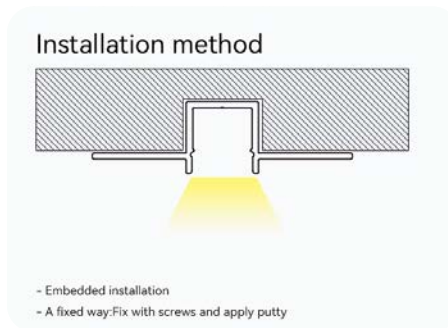

SERIES ON BOARD

Material	Alluminio
Width	55.5mm
Height	14.9mm
Length	2000 mm
Color	Silver grey
Can be cut	YES
Can be spliced	YES

SKU	Planing surface	Strip width	Matching LED strip models	Dimensioni(mm)
SP46		10mm	S0109 S0110 S0111 S0112 S0309 S0310 S0311 S0312 S0313 S0601	L2000*55.5*14.9mm