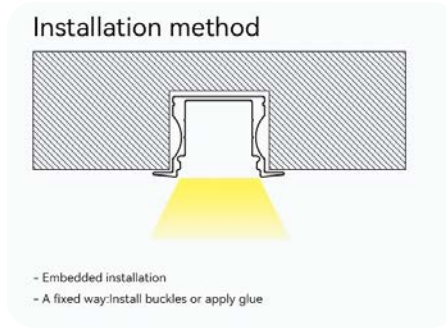

The orange markers are clickable

BACK ↻

LINEAR LIGHT SERIES

Material	Alluminio
Width	24mm
Height	14mm
Length	2000 mm
Color	Silver grey
Can be cut	YES
Can be spliced	YES

SKU	Planing surface	Strip width	Matching LED strip models	Dimensioni(mm)
SP32		10mm	S0109 S0110 S0111 S0112 S0309 S0310 S0311 S0312 S0313 S0601	L2000*24.5*14.2mm