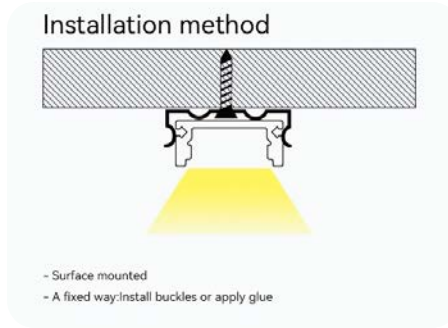

The orange markings are clickable

BACK ↻

A SUPERFICIE

LINEAR LIGHT SERIES

The orange markers are clickable

BACK ↻

LINEAR LIGHT SERIES

Material	Alluminio
Width	17mm
Height	7mm
Length	2000 mm
Color	Silver grey
Can be cut	YES
Can be spliced	YES