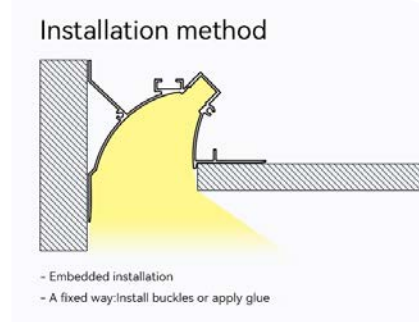

The orange markers are clickable

BACK ↻

RECESSED LAMP

Material	Alluminio
Width	95.5mm
Height	70.1mm
Length	2000 mm
Color	Silver grey
Can be cut	YES
Can be spliced	YES

SKU	Planing surface	Strip width	Matching LED strip models	Dimensioni(mm)
SP53		10mm	S0109 S0110 S0111 S0112 S0309 S0310 S0311 S0312 S0313 S0601	L2000*95.5*70.1mm