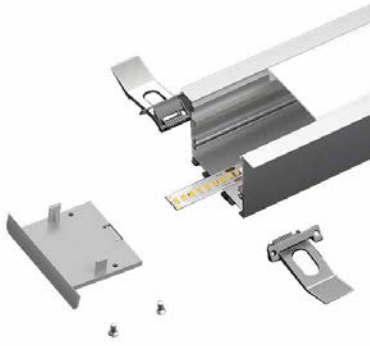

The orange markers are clickable

BACK ↻

OFFICE SERIES

Material	Alluminio
Width	55mm
Height	34.8mm
Length	2000 mm
Color	Silver grey
Can be cut	YES
Can be spliced	YES

SKU	Planing surface	Strip width	Matching LED strip models	Dimensioni(mm)
SP41		10mm	S0109 S0110 S0111 S0112 S0309 S0310 S0311 S0312 S0313 S0601	L2000*55*34.8mm