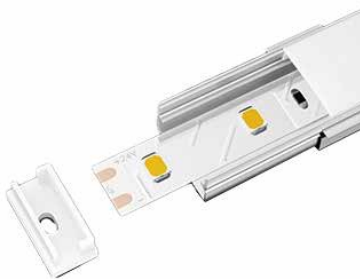

The orange markers are clickable

BACK ↻

Installation method

- Surface mounted
- A fixed way: apply glue

ON THE SURFACE

Material	Alluminio
Width	69.1mm
Height	69.1mm
Length	2000 mm
Color	Silver grey
Can be cut	YES
Can be spliced	YES

SKU	Planing surface	Strip width	Matching LED strip models	Dimensioni(mm)
SP56		8mm	S0101 S0102 S0105 S0106 S0301 S0302 S0303 S0306 S0307 S0308 S0204 S0205 S0206 S0207 S0208	L2000*69.1*69.1mm

Installation method

- Surface mounted
- A fixed way: apply glue

ON THE SURFACE

Material	Alluminio
Width	36.4mm
Height	60.2mm
Length	2000 mm
Color	Silver grey
Can be cut	YES
Can be spliced	YES

SKU	Planing surface	Strip width	Matching LED strip models	Dimensioni(mm)
SP57		8mm	S0101 S0102 S0105 S0106 S0301 S0302 S0303 S0306 S0307 S0308 S0204 S0205 S0206 S0207 S0208	L2000*36.4*60.2mm

Installation method

- Embedded installation
- A fixed way: Install buckles or apply glue

A SUPERFICIE

Material	Aluminum
Width	19.7mm
Height	10mm
Length	2000mm
Color	Silver grey
Can be cut	YES
Can be spliced	YES

SKU	Planing surface	Strip width	Matching LED strip models	Dimensioni(mm)
SP58		10mm	S0109 S0110 S0111 S0112 S0309 S0310 S0311 S0312 S0313 S0601	L2000*19.7*10mm