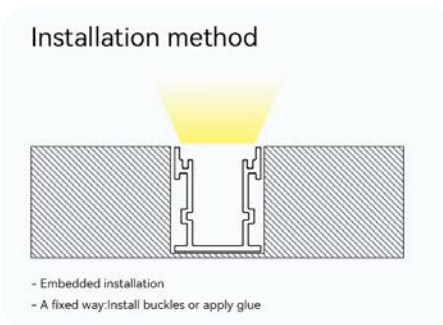

A SUPERFICIE

Material	Alluminio
Width	21.3mm
Height	25.6mm
Length	2000 mm
Color	Silver grey
Can be cut	YES
Can be spliced	YES

SKU	Planing surface	Strip width	Matching LED strip models	Dimensioni(mm)
SP52	10 MM	10mm	S0109 S0110 S0111 S0112 S0309 S0310 S0311 S0312 S0313 S0601	L2000*21.3*25.6mm