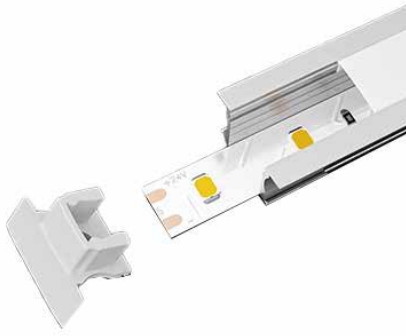

The orange markers are clickable

BACK ↻

LINEAR LIGHT SERIES

Material	Alluminio
Width	24mm
Height	14mm
Length	2000 mm
Color	Silver grey
Can be cut	YES
Can be spliced	YES

SKU	Planing surface	Strip width	Matching LED strip models	Dimensioni(mm)
SP32		10mm	S0109 S0110 S0111 S0112 S0309 S0310 S0311 S0312 S0313 S0601	L2000*24.5*14.2mm