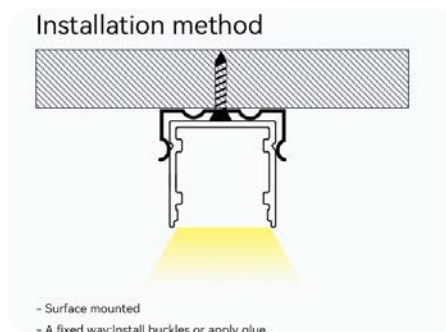

The orange markers are clickable

BACK ↻

LINEAR LIGHT SERIES

Material	Alluminio
Width	24mm
Height	14mm
Length	2000 mm
Color	Silver grey
Can be cut	YES
Can be spliced	YES

SKU	Planing surface	Strip width	Matching LED strip models	Dimensioni(mm)
SP32		10mm	S0109 S0110 S0111 S0112 S0309 S0310 S0311 S0312 S0313 S0601	L2000*24.5*14.2mm