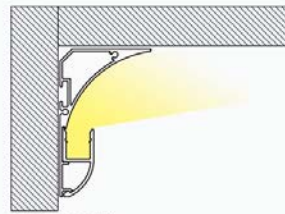

Installation method

- Surface mounted
- A fixed way: apply glue

ON THE SURFACE

Material	Alluminio
Width	36.4mm
Height	60.2mm
Length	2000 mm
Color	Silver grey
Can be cut	YES
Can be spliced	YES

SKU	Planing surface	Strip width	Matching LED strip models	Dimensioni(mm)
SP57		8mm	S0101 S0102 S0105 S0106 S0301 S0302 S0303 S0306 S0307 S0308 S0204 S0205 S0206 S0207 S0208	L2000*36.4*60.2mm