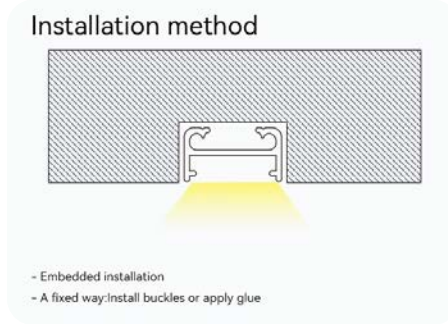

The orange markers are clickable

BACK ↻

LINEAR LIGHT SERIES

Material: Alluminio
 Width: 13.2mm
 Height: 7mm
 Length: 2000 mm
 Color: Silver grey
 Can be cut: YES
 Can be spliced: YES

SKU	Planing surface	Strip width	Matching LED strip models	Dimensioni(mm)
SP05		10mm	S0109 S0110 S0111 S0112 S0309 S0310 S0311 S0312 S0313 S0601	L2000 * 13.2 * 7mm