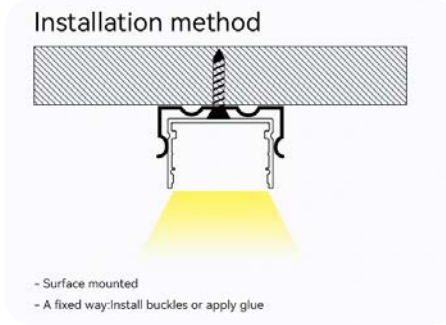

The orange markers are clickable

BACK ↻

LINEAR LIGHT SERIES

Material	Alluminio
Width	30mm
Height	20mm
Length	2000 mm
Color	Silver grey
Can be cut	YES
Can be spliced	YES

SKU	Planing surface	Strip width	Matching LED strip models	Dimensioni(mm)
SP35		10mm	S0109 S0110 S0111 S0112 S0309 S0310 S0311 S0312 S0313 S0601	L2000*30*20mm