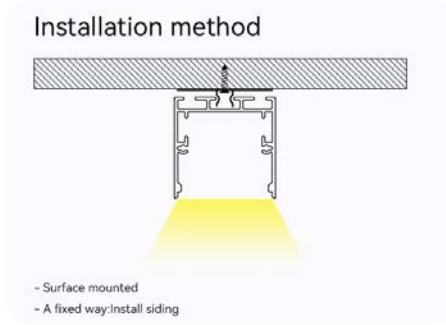

The orange markers are clickable

BACK ↻

OFFICE SERIES

Material	Alluminio
Width	35mm
Height	35mm
Length	2000 mm
Color	Silver grey
Can be cut	YES
Can be spliced	YES

SKU	Planing surface	Strip width	Matching LED strip models	Dimensioni(mm)
SP38		10mm	S0109 S0110 S0111 S0112 S0309 S0310 S0311 S0312 S0313 S0601	L2000*35*35mm