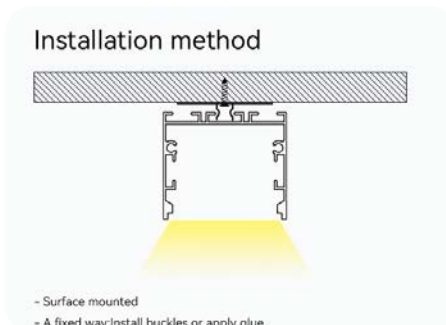

OFFICE SERIES

Material	Alluminio
Width	40mm
Height	34mm
Length	2000 mm
Color	Silver grey
Can be cut	YES
Can be spliced	YES

SKU	Planing surface	Strip width	Matching LED strip models	Dimensioni(mm)
SP40		10mm	S0109 S0110 S0111 S0112 S0309 S0310 S0311 S0312 S0313 S0601	L2000*40*34.8mm