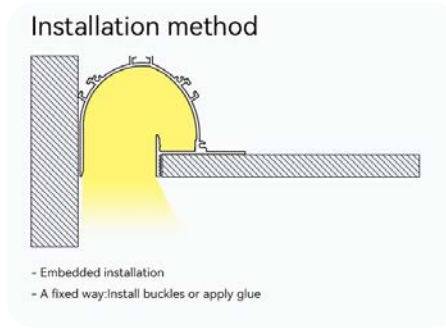

The orange markers are clickable

BACK ↻

RECESSED LAMP

Material	Alluminio
Width	95.5mm
Height	70.1mm
Length	2000 mm
Color	Silver grey
Can be cut	YES
Can be spliced	YES

SKU	Planing surface	Strip width	Matching LED strip models	Dimensioni(mm)
SP53		10mm	S0109 S0110 S0111 S0112 S0309 S0310 S0311 S0312 S0313 S0601	L2000*95.5*70.1mm