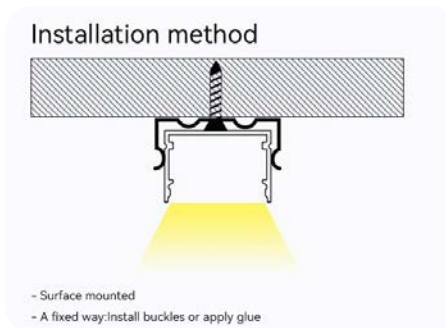

OFFICE SERIES

Material	Alluminio
Width	30mm
Height	20mm
Length	2000 mm
Color	Silver grey
Can be cut	YES
Can be spliced	YES

SKU	Planing surface	Strip width	Matching LED strip models	Dimensioni(mm)
SP37		10mm	S0109 S0110 S0111 S0112 S0309 S0310 S0311 S0312 S0313 S0601	L2000*30*20mm