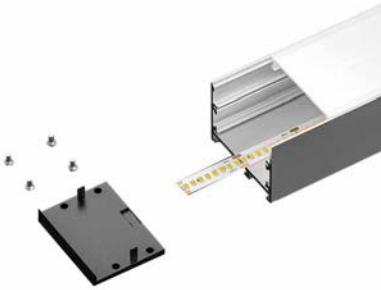

The orange markers are clickable

BACK ↻

OFFICE SERIES

Material	Alluminio
Width	55mm
Height	34.8mm
Length	2000 mm
Color	Silver grey
Can be cut	YES
Can be spliced	YES

SKU	Planing surface	Strip width	Matching LED strip models	Dimensioni(mm)
SP41		10mm	S0109 S0110 S0111 S0112 S0309 S0310 S0311 S0312 S0313 S0601	L2000*55*34.8mm