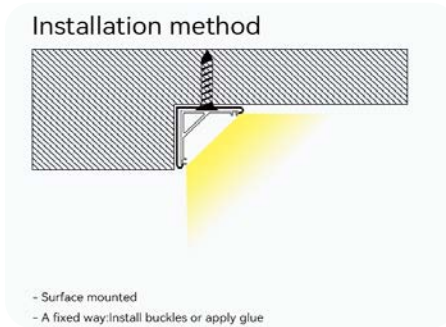

LINEAR LIGHT SERIES

Material	Alluminio
Width	15mm
Height	15mm
Length	2000 mm
Color	Silver grey
Can be cut	YES
Can be spliced	YES

SKU	Planing surface	Strip width	Matching LED strip models	Dimensioni(mm)
SP30		8mm	S0101 S0102 S0105 S0106 S0301 S0302 S0303 S0306 S0307 S0308 S0204 S0205 S0206 S0207 S0208	L2000*15.8*15.8mm