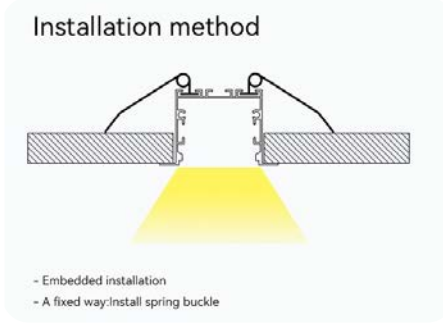

The orange markers are clickable

BACK ↻

OFFICE SERIES

Material	Alluminio
Width	55mm
Height	34.8mm
Length	2000 mm
Color	Silver grey
Can be cut	YES
Can be spliced	YES

SKU	Planing surface	Strip width	Matching LED strip models	Dimensioni(mm)
SP41		10mm	S0109 S0110 S0111 S0112 S0309 S0310 S0311 S0312 S0313 S0601	L2000*55*34.8mm