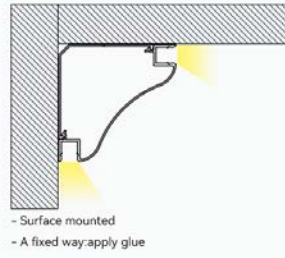

The orange markers are clickable

BACK ↻

Installation method

- Surface mounted
- A fixed way: apply glue

ON THE SURFACE

Material	Alluminio
Width	69.1mm
Height	69.1mm
Length	2000 mm
Color	Silver grey
Can be cut	YES
Can be spliced	YES