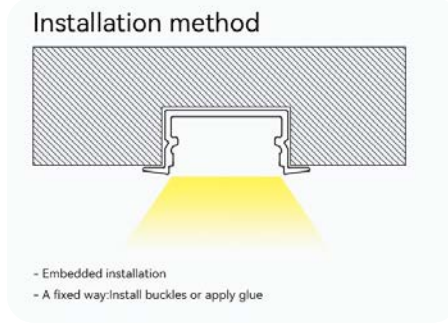

The orange markers are clickable

BACK ↻

LINEAR LIGHT SERIES

Material: Alluminio
Width: 26.7mm
Height: 10mm
Length: 2000 mm
Color: Silver grey
Can be cut: YES
Can be spliced: YES

SKU	Planing surface	Strip width	Matching LED strip models	Dimensioni(mm)
SP23		10mm	S0109 S0110 S0111 S0112 S0309 S0310 S0311 S0312 S0313 S0601	2000*26.7*10mm

LINEAR LIGHT SERIES

Material: Alluminio
Width: 20mm
Height: 15mm
Length: 2000 mm
Color: Silver grey
Can be cut: YES
Can be spliced: YES