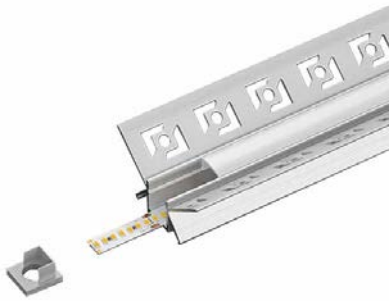

The orange markers are clickable

BACK ↻

SERIES ON BOARD

Material	Alluminio
Width	46.27mm
Height	23.2mm
Length	2000 mm
Color	Silver grey
Can be cut	YES
Can be spliced	YES

SKU	Planing surface	Strip width	Matching LED strip models	Dimensioni(mm)
SP47		8mm	S0101 S0102 S0105 S0106 S0301 S0302 S0303 S0306 S0307 S0308 S0204 S0205 S0206 S0207 S0208	L2000*46.27*23.2mm

SERIES ON BOARD

Material	Alluminio
Width	47.3mm
Height	22.6mm
Length	2000 mm
Color	Silver grey
Can be cut	YES
Can be spliced	YES