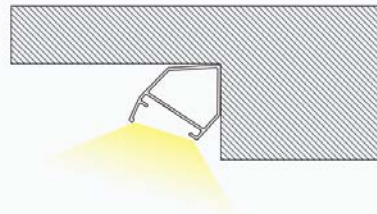

Installation method

- Embedded installation
- A fixed way: install buckles or apply glue

OTHER

Material	Alluminio
Width	19.3mm
Height	15.4mm
Length	2000 mm
Color	Silver grey
Can be cut	YES
Can be spliced	YES

SKU	Planing surface	Strip width	Matching LED strip models	Dimensioni(mm)
SP02		10mm	S0109 S0110 S0111 S0112 S0309 S0310 S0311 S0312 S0313 S0601	L2000 * 19.3 * 15.4mm