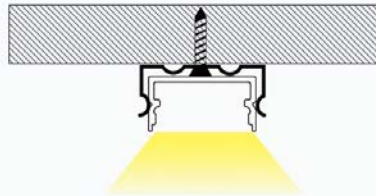

- Surface mounted
- A fixed way: apply glue

ON THE SURFACE

Material	Alluminio
Width	36.4mm
Height	60.2mm
Length	2000 mm
Color	Silver grey
Can be cut	YES
Can be spliced	YES

SKU	Planing surface	Strip width	Matching LED strip models	Dimensioni(mm)
SP57		8mm	S0101 S0102 S0105 S0106 S0301 S0302 S0303 S0306 S0307 S0308 S0204 S0205 S0206 S0207 S0208	L2000*36.4*60.2mm

Installation method

- Embedded installation
- A fixed way: Install buckles or apply glue

A SUPERFICIE

Material	Aluminum
Width	19.7mm
Height	10mm
Length	2000mm
Color	Silver grey
Can be cut	YES
Can be spliced	YES