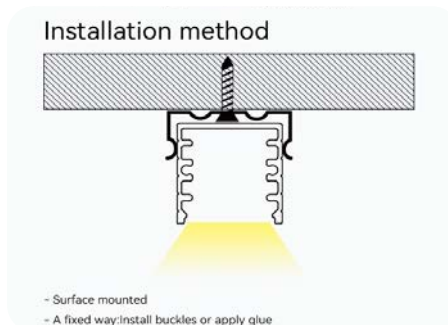

LINEAR LIGHT SERIES

Material	Alluminio
Width	14mm
Height	14mm
Length	2000 mm
Color	Silver grey
Can be cut	YES
Can be spliced	YES

SKU	Planing surface	Strip width	Matching LED strip models	Dimensioni(mm)
SP28		8mm	S0101 S0102 S0105 S0106 S0301 S0302 S0303 S0306 S0307 S0308 S0204 S0205 S0206 S0207 S0208	L2000*14.2*14.3mm