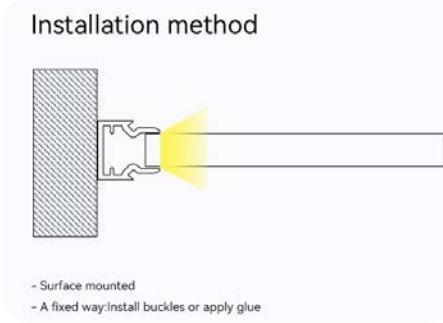

The orange markers are clickable

BACK ↻

FIXTURE SERIES

Material	Alluminio
Width	10.9mm
Height	11.2mm
Length	2000 mm
Color	Silver grey
Can be cut	YES
Can be spliced	YES

SKU	Planing surface	Strip width	Matching LED strip models	Dimensioni(mm)
SP50	5 MM	5mm	S0304 S0305	L2000*10.9*11.2mm