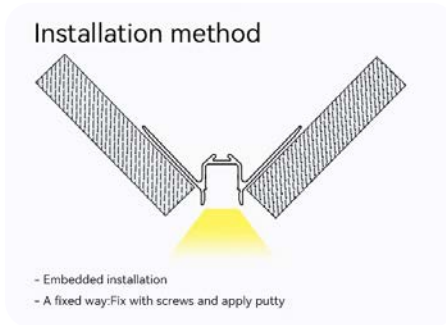

SKU	Planing surface	Strip width	Matching LED strip models	Dimensioni(mm)
SP48		8mm	S0101 S0102 S0105 S0106 S0301 S0302 S0303 S0306 S0307 S0308 S0204 S0205 S0206 S0207 S0208	L2000*47.3*22.6mm

FIXTURE SERIES

Material	Alluminio
Width	28.7mm
Height	20.2mm
Length	2000 mm
Color	Silver grey
Can be cut	YES
Can be spliced	YES