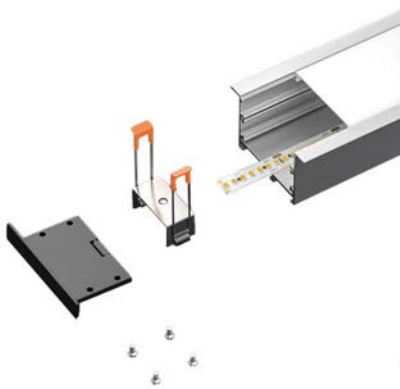

OFFICE SERIES

Material	Alluminio
Width	63.5mm
Height	35mm
Length	2000 mm
Color	Silver grey
Can be cut	YES
Can be spliced	YES

SKU	Planing surface	Strip width	Matching LED strip models	Dimensioni(mm)
SP43		10mm	S0109 S0110 S0111 S0112 S0309 S0310 S0311 S0312 S0313 S0601	L2000*63.5*35mm