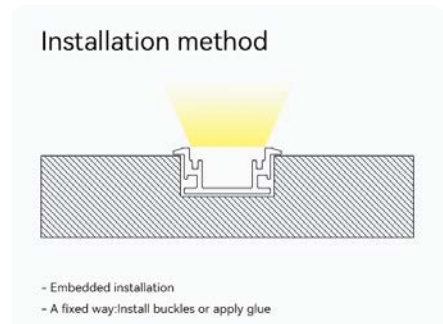

The orange markers are clickable

BACK ↻

FIXTURE SERIES

Material	Alluminio
Width	10.9mm
Height	11.2mm
Length	2000 mm
Color	Silver grey
Can be cut	YES
Can be spliced	YES

SKU	Planing surface	Strip width	Matching LED strip models	Dimensioni(mm)
SP50	<p>5 MM</p>	5mm	S0304 S0305	L2000*10.9*11.2mm