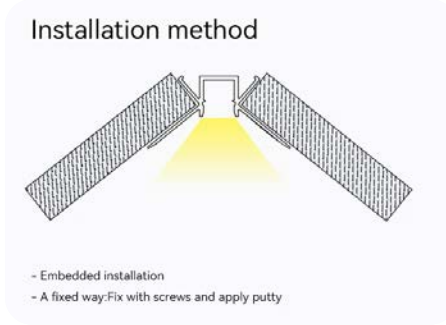

The orange markers are clickable

BACK ↻

SERIES ON BOARD

Material	Alluminio
Width	46.27mm
Height	23.2mm
Length	2000 mm
Color	Silver grey
Can be cut	YES
Can be spliced	YES

SKU	Planing surface	Strip width	Matching LED strip models	Dimensioni(mm)
SP47		8mm	S0101 S0102 S0105 S0106 S0301 S0302 S0303 S0306 S0307 S0308 S0204 S0205 S0206 S0207 S0208	L2000*46.27*23.2mm

SERIES ON BOARD

Material	Alluminio
Width	47.3mm
Height	22.6mm
Length	2000 mm
Color	Silver grey
Can be cut	YES
Can be spliced	YES