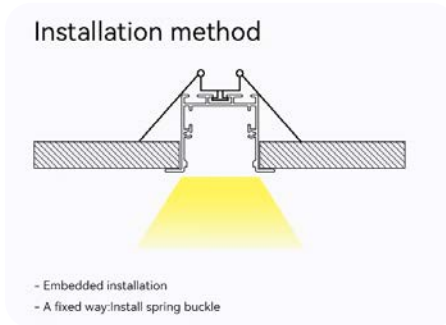

The orange markers are clickable

BACK ↻

OFFICE SERIES

Material	Alluminio
Width	35mm
Height	35mm
Length	2000 mm
Color	Silver grey
Can be cut	YES
Can be spliced	YES

SKU	Planing surface	Strip width	Matching LED strip models	Dimensioni(mm)
SP38		10mm	S0109 S0110 S0111 S0112 S0309 S0310 S0311 S0312 S0313 S0601	L2000*35*35mm