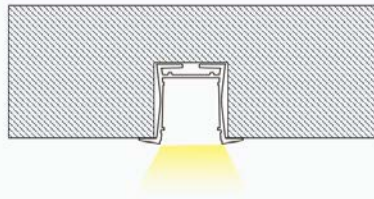

Installation method

- Wardrobe installation
- A fixed way: install buckles or apply glue

LINEAR LIGHT SERIES

Material	Alluminio
Width	36 mm
Height	27.6mm
Length	2000 mm
Color	Silver grey
Can be cut	YES
Can be spliced	YES

SKU	Planing surface	Strip width	Matching LED strip models	Dimensioni(mm)
SP21		10mm	S0109 S0110 S0111 S0112 S0309 S0310 S0311 S0312 S0313 S0601	L2000 * 36 * 27.6mm