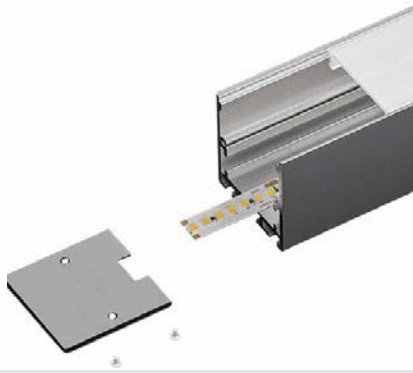

The orange markers are clickable

BACK ↻

OFFICE SERIES

Material	Alluminio
Width	35mm
Height	35mm
Length	2000 mm
Color	Silver grey
Can be cut	YES
Can be spliced	YES

SKU	Planing surface	Strip width	Matching LED strip models	Dimensioni(mm)
SP38		10mm	S0109 S0110 S0111 S0112 S0309 S0310 S0311 S0312 S0313 S0601	L2000*35*35mm