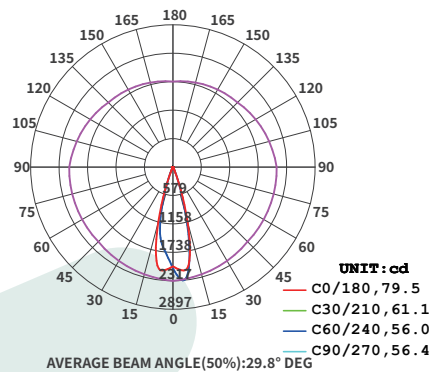

SCHEDA TECNICA

KOSOON®

Model: TRL009

Technical Parameters:

Model	TRL009		
Power	12W		
PF	0.9		
CRI	≥80		
CCT	3000K / 4000K		
Lumen	(3000K)	900lm / 900lm	900lm / 900lm
	(4000K)	960lm / 960lm	960lm / 960lm
Corner	24°		
UGR	≤19		
Dimension	Ø60*L130mm		
Color	White /Black		
Input Voltage	220V-240V		
IP protection	IP20		
Warranty	3 Years		
Certification	CE, RoHS		

Product Image:

TRL009 (24°)

Recessed size :

TRL009 12W

Ceiling spotlight

Track spotlight

Technical design :

- 1 Fix the rails to the ceiling