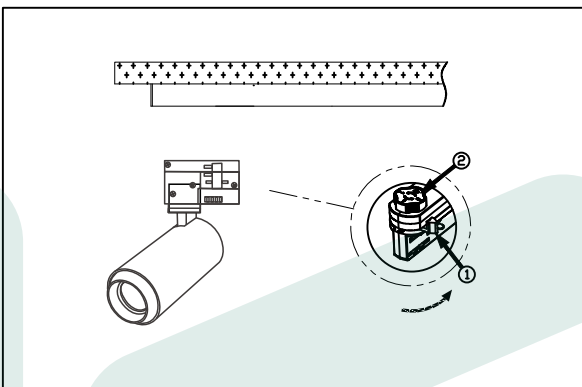

SCHEDA TECNICA

KOSOON®

Model: TRL009

Technical Parameters:

Model	TRL009		
Power	12W		
PF	0.9		
CRI	≥80		
CCT	3000K / 4000K		
Lumen	(3000K)	900lm / 900lm	900lm / 900lm
	(4000K)	960lm / 960lm	960lm / 960lm
Corner	24°		
UGR	≤19		
Dimension	Ø60*L130mm		
Color	White /Black		
Input Voltage	220V-240V		
IP protection	IP20		
Warranty	3 Years		
Certification	CE, RoHS		

Product Image:

TRL009 (24°)

Recessed size :

TRL009 12W

Ceiling spotlight

Track spotlight

Technical design :

- 1 Fix the rails to the ceiling

- 2 Mount the track light on the track

- 3 Adjust the knob to the number corresponding

- 4 After finishing assembly, rotate to the desired position and turn on