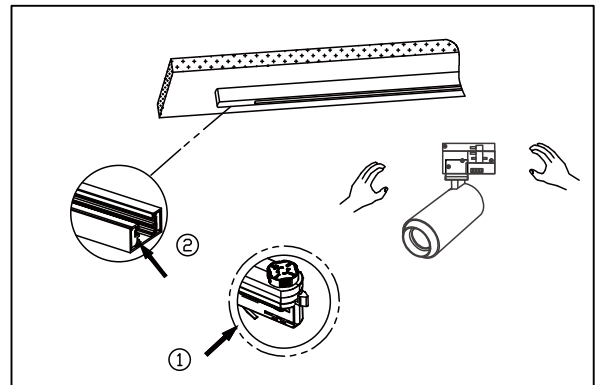

Product Image:

TRL009 (24°)

Recessed size :

TRL009 12W

Ceiling spotlight

Track spotlight

Technical design :

- 1 Fix the rails to the ceiling

- 2 Mount the track light on the track

- 3 Adjust the knob to the number corresponding

- 4 After finishing assembly, rotate to the desired position and turn on