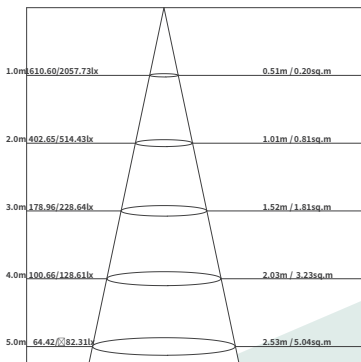

SCHEDA TECNICA

KOSOON®

Model: TRL009

Technical Parameters:

Model	TRL009		
Power	12W		
PF	0.9		
CRI	≥80		
CCT	3000K / 4000K		
Lumen	(3000K)	900lm / 900lm	900lm / 900lm
	(4000K)	960lm / 960lm	960lm / 960lm
Corner	24°		
UGR	≤19		
Dimension	Ø60*L130mm		
Color	White /Black		
Input Voltage	220V-240V		
IP protection	IP20		
Warranty	3 Years		
Certification	CE, RoHS		

Product Image:

TRL009 (24°)

Recessed size :

TRL009 12W

Ceiling spotlight

Track spotlight

Technical design :

- 1 Fix the rails to the ceiling

- 2 Mount the track light on the track

- 3 Adjust the knob to the number corresponding

- 4 After finishing assembly, rotate to the desired position and turn on