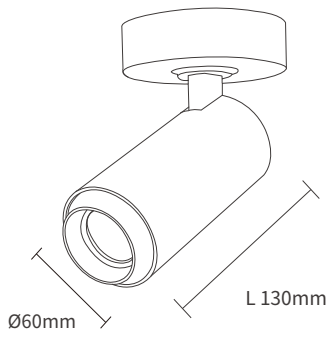

SCHEDA TECNICA

KOSOON®

Model: TRL009

Technical Parameters:

Model	TRL009		
Power	12W		
PF	0.9		
CRI	≥80		
CCT	3000K / 4000K		
Lumen	(3000K)	900lm / 900lm	900lm / 900lm
	(4000K)	960lm / 960lm	960lm / 960lm
Corner	24°		
UGR	≤19		
Dimension	Ø60*L130mm		
Color	White /Black		
Input Voltage	220V-240V		
IP protection	IP20		
Warranty	3 Years		
Certification	CE, RoHS		

Product Image:

TRL009 (24°)

Recessed size :

TRL009 12W

Ceiling spotlight

Track spotlight

Technical design :

- 1 Fix the rails to the ceiling

- 2 Mount the track light on the track

- 3 Adjust the knob to the number corresponding

- 4 After finishing assembly, rotate to the desired position and turn on