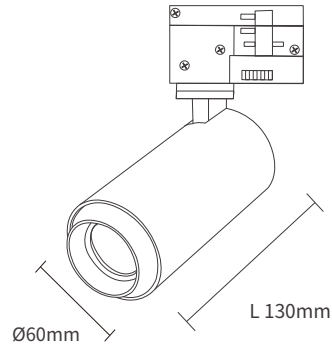

SCHEDA TECNICA

KOSOON®

Model: TRL009

Technical Parameters:

Model	TRL009		
Power	12W		
PF	0.9		
CRI	≥80		
CCT	3000K / 4000K		
Lumen	(3000K)	900lm / 900lm	900lm / 900lm
	(4000K)	960lm / 960lm	960lm / 960lm
Corner	24°		
UGR	≤19		
Dimension	Ø60*L130mm		
Color	White /Black		
Input Voltage	220V-240V		
IP protection	IP20		
Warranty	3 Years		
Certification	CE, RoHS		

Product Image:

TRL009 (24°)

Recessed size :

TRL009 12W

Ceiling spotlight

Track spotlight

Technical design :

- 1 Fix the rails to the ceiling

- 2 Mount the track light on the track

- 3 Adjust the knob to the number corresponding

- 4 After finishing assembly, rotate to the desired position and turn on