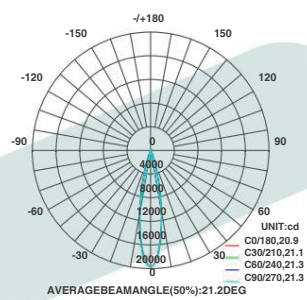

DATA SHEET

KOSOON®

Features:

- Fix the tracks to the ceiling.
- The external part is made of the best quality aluminum and the lid is made of die-cast aluminum with painted material.
- The angle of the light can be adjusted, achieving the best result.
- Ideal for home, office, shops, bars, restaurants etc.

Model: TRL001

Technical Parameters:

Model	TRL001
Power	12W / 20W / 30W / 40W
PF	0.5 / 0.9
CRI	≥ 80
CCT	3000K / 4000K
Luminous efficiency	67lm/w 90lm/w 100lm/w 112lm/w
Lumens	800lm / 1800lm / 3100lm / 4500lm
Corner	24° / 36° / 55°
UGR	<19
Dimension	φ55*L110mm / φ65*L130mm φ83*L140mm / φ83*L160mm
Color	White / black
Input Voltage	220V-240V
IP protection	IP20
Warranty	3 years
Certification	CE, RoHS

Product Image:

TRL001(24°)