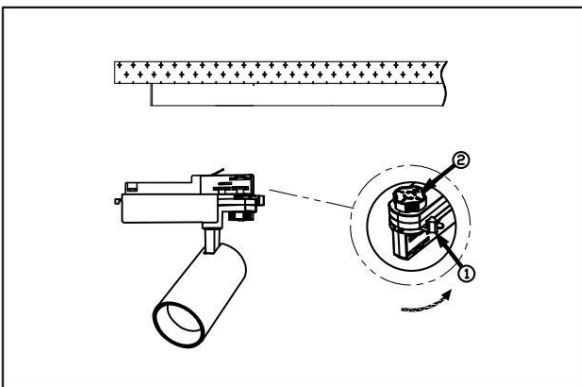

## Features:

- Fix the tracks to the ceiling.
- The external part is made of the best quality aluminum and the lid is made of die-cast aluminum with painted material.
- The angle of the light can be adjusted, achieving the best result.
- Ideal for home, office, shops, bars, restaurants etc.

## Technical Parameters:

Model	TRL001
Power	12W / 20W / 30W / 40W
PF	0.5 / 0.9
CRI	≥ 80
CCT	3000K / 4000K
Luminous efficiency	67lm/w 90lm/w 100lm/w 112lm/w
Lumens	800lm / 1800lm / 3100lm / 4500lm
Corner	24° / 36° / 55°
UGR	<19
Dimension	φ55*L110mm / φ65*L130mm φ83*L140mm / φ83*L160mm
Color	White / black
Input Voltage	220V-240V
IP protection	IP20
Warranty	3 years
Certification	CE, RoHS

## Product Image:

TRL001(24°)

TRL001(36°)

1 Attach the tracks to the ceiling

2 Mount the track light on the track

3 Adjust the knob to the corresponding number

4 After finishing assembly, rotate to the desired position and turn on