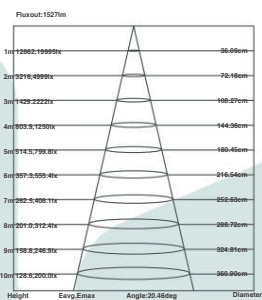

DATA SHEET

KOSOON®

Features:

- Fix the tracks to the ceiling.
- The external part is made of the best quality aluminum and the lid is made of die-cast aluminum with painted material.
- The angle of the light can be adjusted, achieving the best result.
- Ideal for home, office, shops, bars, restaurants etc.

Model: TRL001

Technical Parameters:

Model	TRL001
Power	12W / 20W / 30W / 40W
PF	0.5 / 0.9
CRI	≥ 80
CCT	3000K / 4000K
Luminous efficiency	67lm/w 90lm/w 100lm/w 112lm/w
Lumens	800lm / 1800lm / 3100lm / 4500lm
Corner	24° / 36° / 55°
UGR	<19
Dimension	φ55*L110mm / φ65*L130mm φ83*L140mm / φ83*L160mm
Color	White / black
Input Voltage	220V-240V
IP protection	IP20
Warranty	3 years
Certification	CE, RoHS

Product Image:

TRL001(24°)