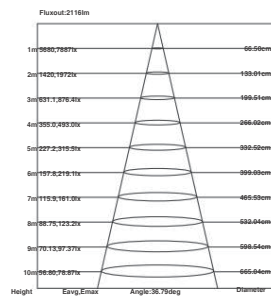

TRL001(36°)