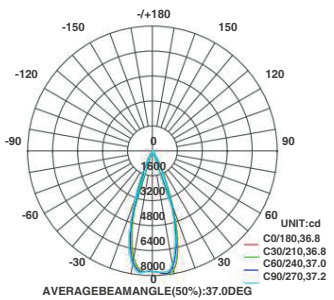

TRL001(36°)