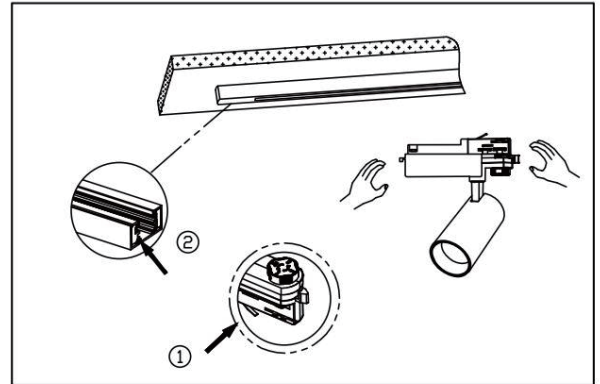

## Features:

- Fix the tracks to the ceiling.
- The external part is made of the best quality aluminum and the lid is made of die-cast aluminum with painted material.
- The angle of the light can be adjusted, achieving the best result.
- Ideal for home, office, shops, bars, restaurants etc.

## Product Image:

TRL001(24°)

TRL001(36°)

1 Attach the tracks to the ceiling

2 Mount the track light on the track

3 Adjust the knob to the corresponding number

4 After finishing assembly, rotate to the desired position and turn on