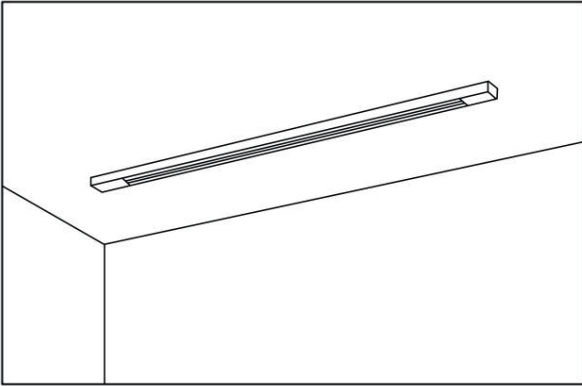

## Features:

- Fix the tracks to the ceiling.
- The external part is made of the best quality aluminum and the lid is made of die-cast aluminum with painted material.
- The angle of the light can be adjusted, achieving the best result.
- Ideal for home, office, shops, bars, restaurants etc.

## Technical Parameters:

Model	TRL001
Power	12W / 20W / 30W / 40W
PF	0.5 / 0.9
CRI	≥ 80
CCT	3000K / 4000K
Luminous efficiency	67lm/w 90lm/w 100lm/w 112lm/w
Lumens	800lm / 1800lm / 3100lm / 4500lm
Corner	24° / 36° / 55°
UGR	<19
Dimension	φ55*L110mm / φ65*L130mm φ83*L140mm / φ83*L160mm
Color	White / black
Input Voltage	220V-240V
IP protection	IP20
Warranty	3 years
Certification	CE, RoHS

## Product Image:

TRL001(24°)

TRL001(36°)

1 Attach the tracks to the ceiling

2 Mount the track light on the track

3 Adjust the knob to the corresponding number

4 After finishing assembly, rotate to the desired position and turn on