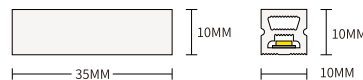

STL005

Power	13W
CCT	3000K
CRI	≥ 80
Cutting length	5cm
Beam Angle	120°
Input Voltage	DC24V
IP protection	IP65
Warranty	3 Years
Certification	CE, RoHS

SKU	Power	LED quantity	Lumen	CCT	Dimensions(mm)
S0603	13W/m	60LED/M	501lm/M	RGB	L5000*W12*H4