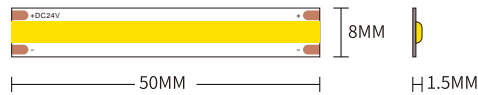

STL002

- Power 11W
- CCT 3000K/4000K
- CRI ≥90
- Cutting length 5cm
- Beam Angle 120°
- Input Voltage DC24V
- IP protection IP20
- Warranty 3 Years
- Certification CE, RoHS

SKU	Power	LED quantity	Lumen	CCT	Dimensions(mm)
S0207	11W/m	480 LED/M	910lm/M	3000K	L5000*W8*H1.6mm
S0208	11W/m	480 LED/M	1010lm/M	4000K	L5000*W8*H1.6mm