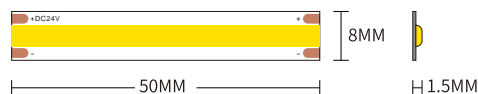

The orange markings are clickable

BACK ↶

STL001

Power	5W/9W/17W/21W
TDC	6500K
CRI	≥80
Beam Angle	120°
Voltage input	DC24V
IP protection	IP20/IP44
Warranty	3 Years
Certification	CE, RoHS

SKU	Power	LED quantity	Lumen	CCT	IP	Dimensions(mm)
S0101	5W/m	60LED/M	610lm/M	3000K	20	L5000*W8*H1.3mm
S0102	5W/m	60LED/M	630lm/M	4000K	20	L5000*W8*H1.3mm
S0103	5W/m	60 LED/M	520lm/M	3000K	44	L5000*W10.5*H4mm
S0104	5W/m	60 LED/M	530lm/M	4000K	44	L5000*W10.5*H4mm
S0115	5W/m	70LED/M	590lm/M	3000K	20	L5000*W8*H1.3mm
S0105	9W/m	120 LED/M	960lm/M	3000K	20	L5000*W8*H1.3mm
S0106	9W/m	120 LED/M	960lm/M	4000K	20	L5000*W8*H1.3mm
S0107	9W/m	120 LED/M	880lm/M	3000K	44	L5000*W10.5*H4mm
S0108	9W/m	120LED/M	900lm/M	4000K	44	L5000*W10.5*H4mm
S0113	9W/m	126LED/M	994lm/M	3000K	20	L5000*W8*H1.3mm
S0109	17W/m	168 LED/M	2100lm/M	3000K	20	L5000*W8*H1.3mm
S0110	17W/m	168 LED/M	2350lm/M	4000K	20	L5000*W8*H1.3mm
S0111	21W/m	238 LED/M	2540lm/M	3000K	20	L5000*W8*H1.3mm
S0112	21W/m	238LED/M	2800lm/M	4000K	20	L5000*W8*H1.3mm

The orange markings are clickable

BACK 

STL001

STL002

The orange markings are clickable

BACK

STL002

- Power 11W
- CCT 3000K/4000K/6000K
- CRI ≥90
- Cutting length 5cm
- Beam Angle 120°
- Input Voltage DC24V
- IP protection IP20
- Warranty 3 Years
- Certification CE, RoHS

SKU	Power	LED quantity	Lumen	CCT	Dimensions(mm)
S0204	11W/m	480 LED/M	1130lm/M	3000K	L5000*W8*H1.5mm
S0205	11W/m	480 LED/M	1230lm/M	4000K	L5000*W8*H1.5mm
S0206	11W/m	480 LED/M	1280lm/M	6000K	L5000*W8*H1.5mm

STL002

- Power 11W
- CCT 3000K/4000K
- CRI ≥90
- Cutting length 5cm
- Beam Angle 120°
- Input Voltage DC24V
- IP protection IP20
- Warranty 3 Years
- Certification CE, RoHS

SKU	Power	LED quantity	Lumen	CCT	Dimensions(mm)
S0207	11W/m	480 LED/M	910lm/M	3000K	L5000*W8*H1.6mm
S0208	11W/m	480 LED/M	1010lm/M	4000K	L5000*W8*H1.6mm