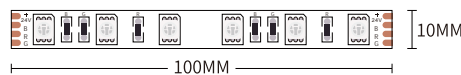

STL005

Power	13W
CCT	3000K
CRI	≥ 80
Cutting length	5cm
Beam Angle	120°
Input Voltage	DC24V
IP protection	IP65
Warranty	3 Years
Certification	CE, RoHS

SKU	Power	LED quantity	Lumen	CCT	Dimensions(mm)
S0603	13W/m	60LED/M	501lm/M	RGB	L5000*W12*H4