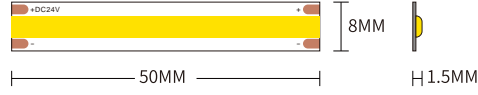

The orange markings are clickable

BACK ↶

STL001

Power	5W/9W/17W/21W
TDC	6500K
CRI	≥80
Beam Angle	120°
Voltage input	DC24V
IP protection	IP20/IP44
Warranty	3 Years
Certification	CE, RoHS

SKU	Power	LED quantity	Lumen	CCT	IP	Dimensions(mm)
S0101	5W/m	60LED/M	610lm/M	3000K	20	L5000*W8*H1.3mm
S0102	5W/m	60LED/M	630lm/M	4000K	20	L5000*W8*H1.3mm
S0103	5W/m	60 LED/M	520lm/M	3000K	44	L5000*W10.5*H4mm
S0104	5W/m	60 LED/M	530lm/M	4000K	44	L5000*W10.5*H4mm
S0115	5W/m	70LED/M	590lm/M	3000K	20	L5000*W8*H1.3mm
S0105	9W/m	120 LED/M	960lm/M	3000K	20	L5000*W8*H1.3mm
S0106	9W/m	120 LED/M	960lm/M	4000K	20	L5000*W8*H1.3mm
S0107	9W/m	120 LED/M	880lm/M	3000K	44	L5000*W10.5*H4mm
S0108	9W/m	120LED/M	900lm/M	4000K	44	L5000*W10.5*H4mm
S0113	9W/m	126LED/M	994lm/M	3000K	20	L5000*W8*H1.3mm
S0109	17W/m	168 LED/M	2100lm/M	3000K	20	L5000*W8*H1.3mm
S0110	17W/m	168 LED/M	2350lm/M	4000K	20	L5000*W8*H1.3mm
S0111	21W/m	238 LED/M	2540lm/M	3000K	20	L5000*W8*H1.3mm
S0112	21W/m	238LED/M	2800lm/M	4000K	20	L5000*W8*H1.3mm

The orange markings are clickable

BACK 

STL001

STL002

The orange markings are clickable

BACK

STL002

- Power 11W
- CCT 3000K/4000K/6000K
- CRI ≥90
- Cutting length 5cm
- Beam Angle 120°
- Input Voltage DC24V
- IP protection IP20
- Warranty 3 Years
- Certification CE, RoHS