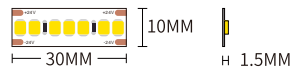

The orange markings are clickable

BACK