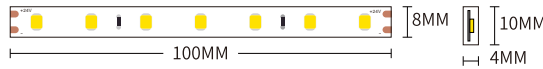

STL005

Power	20W
CCT	3000K
CRI	≥80
Cutting length	3cm
Beam Angle	120°
Input Voltage	DC24V
IP protection	IP44
Warranty	3 Years
Certification	CE, RoHS

SKU	Power	LED quantity	Lumen	CCT	Dimensions(mm)
S0404	20W/m	238LED/M	2346lm/M	3000K	L5000*W10*H2.5

STL005

Power	8W
CCT	3000K
CRI	≥80
Cutting length	10cm
Beam Angle	120°
Input Voltage	DC24V
IP protection	IP65
Warranty	3 Years
Certification	CE, RoHS

SKU	Power	LED quantity	Lumen	CCT	Dimensions(mm)
S0501	8W/m	70LED/M	984lm/M	3000K	L5000*W10*H4