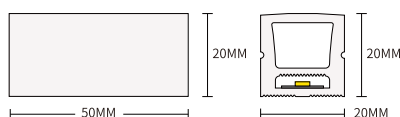

STL006

Power	9.6W
CCT	3000K/4000K
CRI	≥9 0
Cutting length	5cm
Beam Angle	120°
Input Voltage	DC24V
IP protection	IP65
Warranty	3 Years
Certification	CE, RoHS

SKU	Power	LED quantity	Lumen	CCT	Dimensions(mm)
S0807	9.6W/m	120LED/M	421lm/M	3000K	L50000*W20*H20
S0808	9.6W/m	120LED/M	446lm/M	4000K	L50000*W20*H20