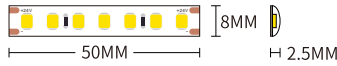

The orange markings are clickable

BACK ↶