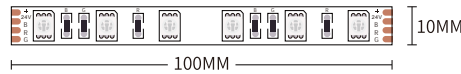

The orange markings are clickable

BACK ↶

STL005

Power	12W
CCT	3000K
CRI	≥ 80
Cutting length	5cm
Beam Angle	120°
Input Voltage	DC24V
IP protection	IP20
Warranty	3 Years
Certification	CE, RoHS

SKU	Power	LED quantity	Lumen	CCT	Dimensions(mm)
S0601	13W/m	60LED/M	513lm/M	RGB	L5000*W10*H2.1