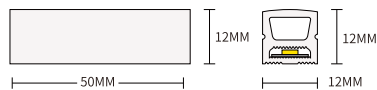

The orange markings are clickable

BACK ↶

STL006

Power	9.6W
CCT	3000K/4000K
CRI	≥9 0
Cutting length	5cm
Beam Angle	120°
Input Voltage	DC24V
IP protection	IP65
Warranty	3 Years
Certification	CE, RoHS

SKU	Power	LED quantity	Lumen	CCT	Dimensions(mm)
S0803	9.6W/m	120LED/M	403lm/M	3000K	L50000*W12*H12
S0804	9.6W/m	120LED/M	371lm/M	4000K	L50000*W12*H12