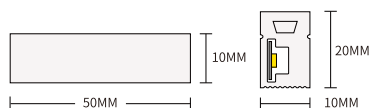

The orange markings are clickable

BACK ↶