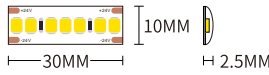

The orange markings are clickable

BACK ↶

STL005

Power	12W
CCT	3000K
CRI	≥80
Cutting length	5cm
Beam Angle	120°
Input Voltage	DC24V
IP protection	IP44
Warranty	3 Years
Certification	CE, RoHS

SKU	Power	LED quantity	Lumen	CCT	Dimensions(mm)
S0403	12W/m	140LED/M	1585lm/M	3000K	L5000*W8*H2.5