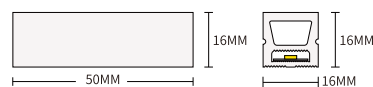

The orange markings are clickable

BACK ↶

STL006

Power	9.6W
CCT	3000K/4000K
CRI	≥9 0
Cutting length	5cm
Beam Angle	120°
Input Voltage	DC24V
IP protection	IP65
Warranty	3 Years
Certification	CE, RoHS

SKU	Power	LED quantity	Lumen	CCT	Dimensions(mm)
S0803	9.6W/m	120LED/M	403lm/M	3000K	L50000*W12*H12
S0804	9.6W/m	120LED/M	371lm/M	4000K	L50000*W12*H12