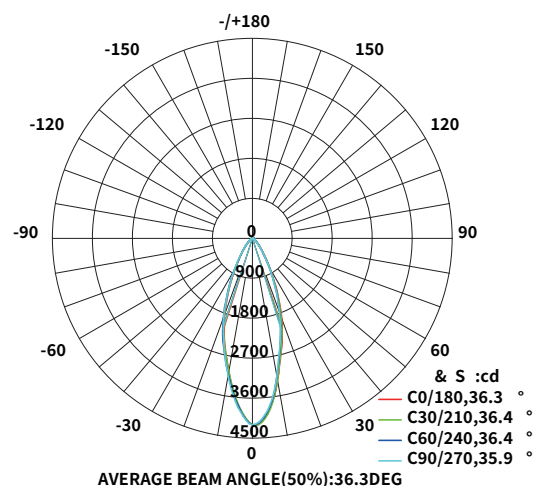

Modello: CDL002-E

Technical Parameters :

Modello	CDL002-E		
Lumen	550lm / 560lm 1190lm / 1210lm 2150lm / 2180lm	790lm / 810lm 1570lm / 1700lm	
Power	7W / 10W / 15W / 20W / 30W		
PF	0.9		
CCT	3000K / 4000K		
CRI	≥90		
Corner	36°		
UGR	≤19		
Dimensions	Ø100*H52 mm Ø117*H60 mm Ø145*H68 mm Ø180*H85 mm Ø220*H100mm		
Color	Bianco		
Input Voltage	220V-240V		
IP Protection	IP20		
Warranty	3 Years		
Certification	CE, RoHS		

Product Image:

Technical Drawing:

CDL001-S 60°

Recessed size: