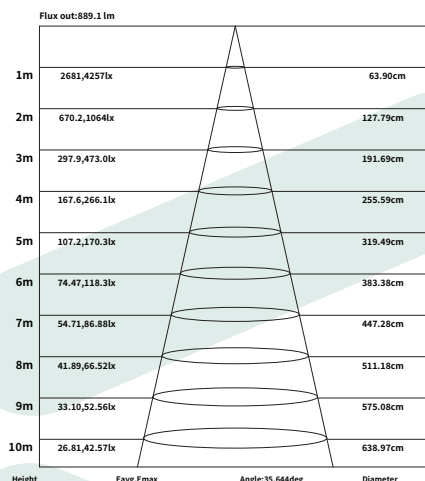

Modello: CDL002-E

Technical Parameters :

Modello	CDL002-E		
Lumen	550lm / 560lm 1190lm / 1210lm 2150lm / 2180lm	790lm / 810lm 1570lm / 1700lm	
Power	7W / 10W / 15W / 20W / 30W		
PF	0.9		
CCT	3000K / 4000K		
CRI	≥90		
Corner	36°		
UGR	≤19		
Dimensions	Ø100*H52 mm Ø117*H60 mm Ø145*H68 mm Ø180*H85 mm Ø220*H100mm		
Color	Bianco		
Input Voltage	220V-240V		
IP Protection	IP20		
Warranty	3 Years		
Certification	CE, RoHS		

Product Image:

Technical Drawing:

CDL001-S 60°

Recessed size: